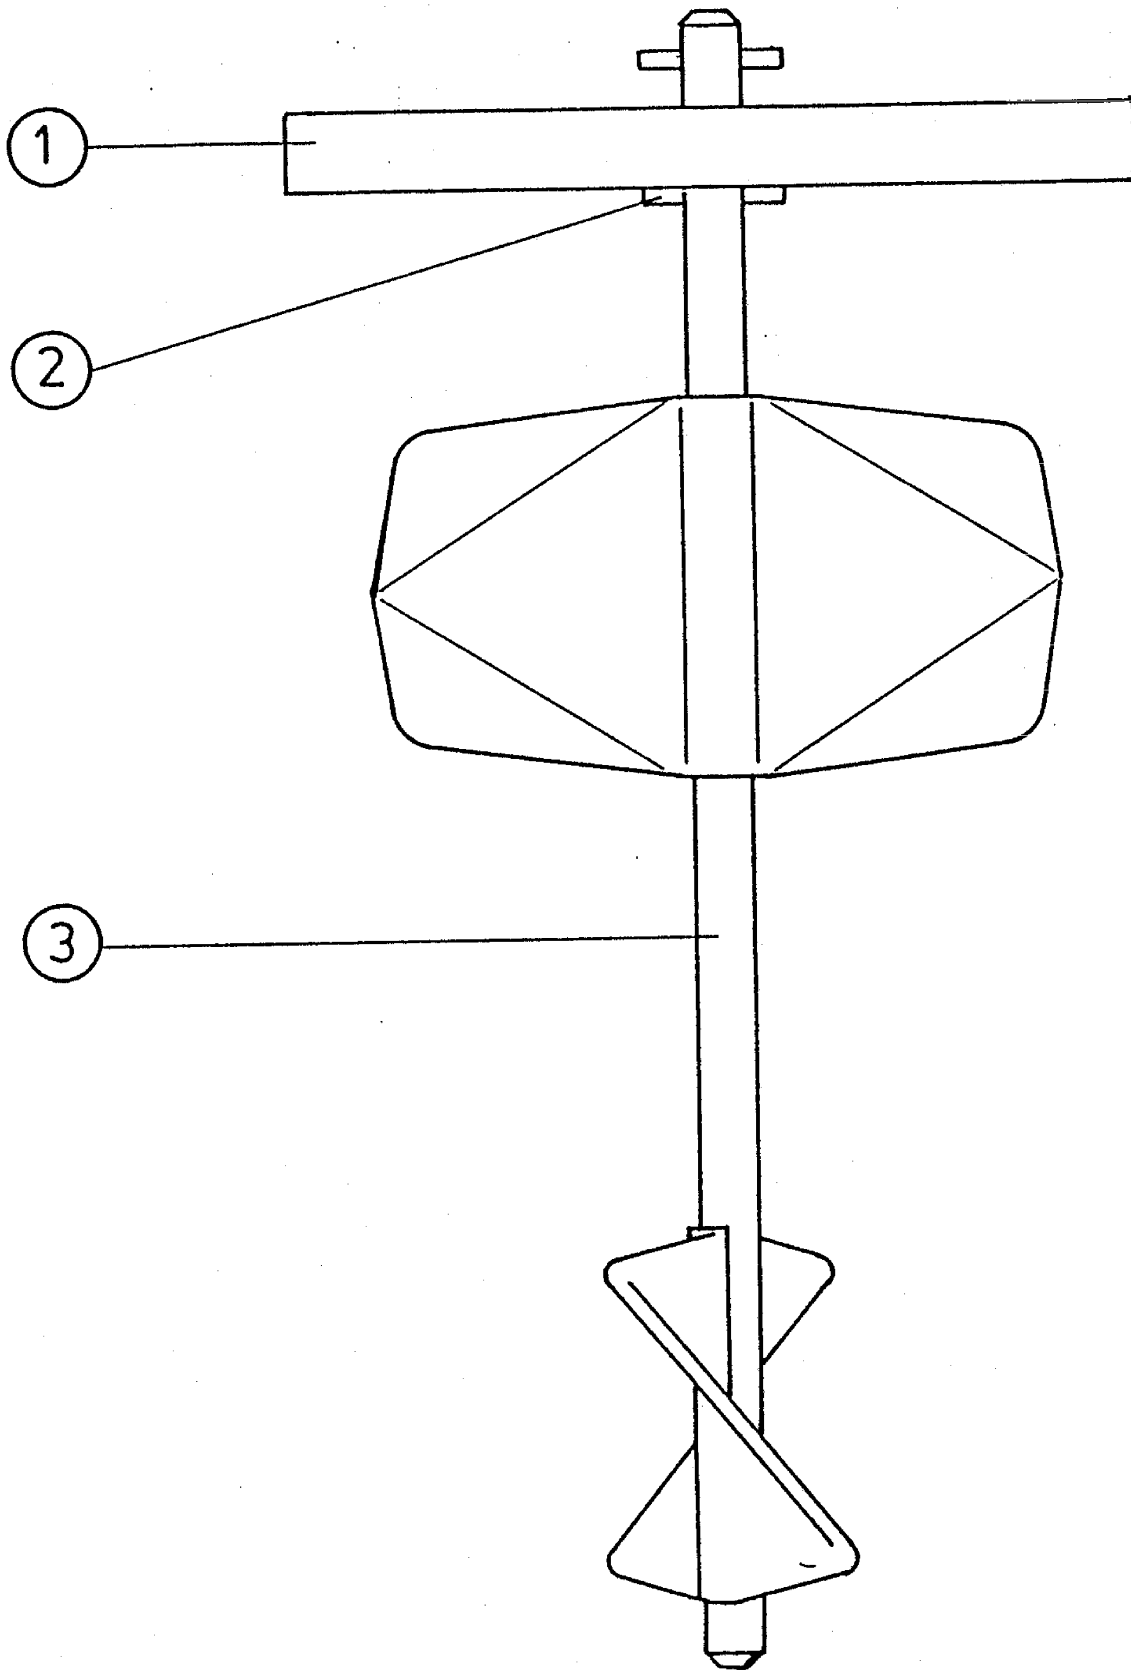

**CANISTER/PUMP ASSY
NSC-COMPACT**

ITEM	PART NO	DESCRIPTION	PAGE
	4224110-SP	Spacer,piston,1-oz,US,set,4pcs	(pos. 10(4x))
	4224120-SP	Spacer,pist.,1-oz,MET,set,4pcs	(pos. 10(4x))
5	4225110-SP	Bushing pumptube 1-oz set 10pc	(pos 5 (10x))
	4228103-SP	Sleeve,gauge,1-oz,set,10pcs	(pos. 8(10x))
16	4000001-SP	Screw,1/4-20x1/2,c/z,set,100pc	
11	4000052-SP	Washer,fiber,3/16x1/2 100pcs	
2	4000053-SP	Nut,hex,5/16-24,jam,c/z,100pcs	
15	4000056-SP	Washer,rubber,1/4,25pcs	
14	4000108-SP	Cap,w/pad,nozzle 100 PCS	
	4205002-SP	Canister/pump,assy,50oz,MET,VI	
	4205004-SP	Canister,comp,w/o,agit,50oz,US	
3	4222100-SP	Piston rod,assy,2-oz,US	
	4222110-SP	Piston rod,assy,1-oz,US	
	4222120-SP	Piston rod,assy,1-oz,MET	
9	4223110-SP	Piston,teflon,1-oz,US,set,3pcs	
9	4223110X-SP	Piston,teflon,1-oz.US.set100pc	(pos 9 (100x))
	4223120-SP	Pist.,teflon,1-oz,MET.set,3pcs	
7	4226110-SP	Gauge,assy,comp,1-oz,1/48+1/96	
	4226117-SP	Gauge,assy,comp,1-oz,1/48-1/2	
12	4228100-SP	Gasket,pumptube,1-oz,set,10pcs	
4	4228102-SP	Indicator,gauge,1ozDP,w/screws	

1713