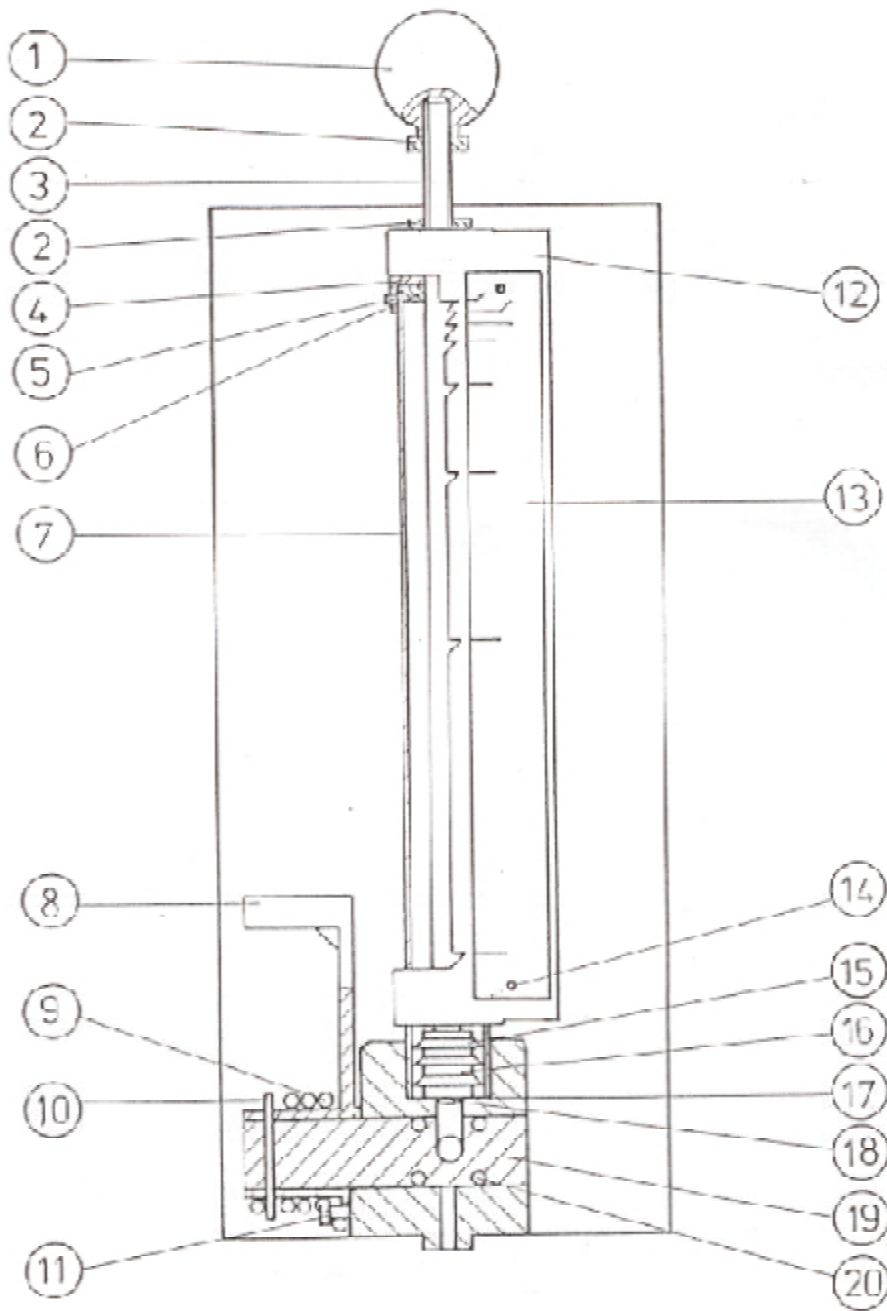

1711

**CANISTER/PUMP ASSY
NSC-COMPACT**

ITEM	PART NO	DESCRIPTION	PAGE
	4224110-SP	Spacer,piston,1-oz,US,set,4pcs	(pos. 16(4x))
	4224120-SP	Spacer,pist.,1-oz,MET,set,4pcs	(pos. 16(4x))
	4231014-SP	Screw,spring,valve,set,10pcs	(pos. 11(10x))
	1162181-SP	Valve,teflon,w/sil O-ring4,5mm	
	1162182-SP	Valve,teflon,w/thi O-ring,6mm	
	1162184-SP	Valve,teflon,w/sil O-ring,6mm	
	1162191-SP	O-ring,valve,sil...SET25PCS	
	1162192-SP	O-ring,valve,kal (10.77x2.62)	
5	4000018-SP	Screw,set,#8-32x3/16,sckt,c/z	
2	4000053-SP	Nut,hex,5/16-24,jam,c/z,100pcs	
14	4000055-SP	Screw,PHCS#4-40*3/16" TAP,25pcs	(pos 14 (25x))
	4221100-SP	Pumprt&rod&pist&cap,assy,1ozUS	
	4221200-SP	Pumprt&rod&pist&cap,assy,1ozMET	
3	4222100-SP	Piston rod,assy,2-oz,US	
	4222110-SP	Piston rod,assy,1-oz,US	
	4222120-SP	Piston rod,assy,1-oz,MET	
15	4223110-SP	Piston,teflon,1-oz,US,set,3pcs	
15	4223110X-SP	Piston,teflon,1-oz.US.set100pc	(pos 15 (100x))
	4223120-SP	Pist.,teflon,1-oz,MET.set,3pcs	
6	4225110-SP	Bushing pumptube 1-oz set 10pc	(pos 6 (10x))
12	4226110-SP	Gauge,assy,comp,1-oz,1/48+1/96	
	4226117-SP	Gauge,assy,comp,1-oz,1/48-1/2	
17	4228100-SP	Gasket,pumptube,1-oz,set,10pcs	
4	4228102-SP	Indicator,gauge,1ozDP,w/screws	
8	4231004-SP	Valve,lever,only,1&2-oz	
20	4231006-SP	O-Ring,valve,thi/vit,set25pcs	
9	4231010-SP	Spring,valve,1-oz,set,10pcs	
19	4231701-SP	Valve,assy,1-oz,3/16,thiokol	
10	4231005-SP	Pin,rod,1/8ZI-1/8 set 25pcs	(pos 10 (25x))

ITEM	PART NO	DESCRIPTION	PAGE
	4100530-SP	Turntable,16C,30	
3	4103801-SP	Plug,receptacle,electrical,US	
17	4120908-SP	Nut,hex,7/16-28,index.pin,25pc	
	4120925-SP	Pin ,index,housing,assy,comp	(pos. 16,17,18 & 22)