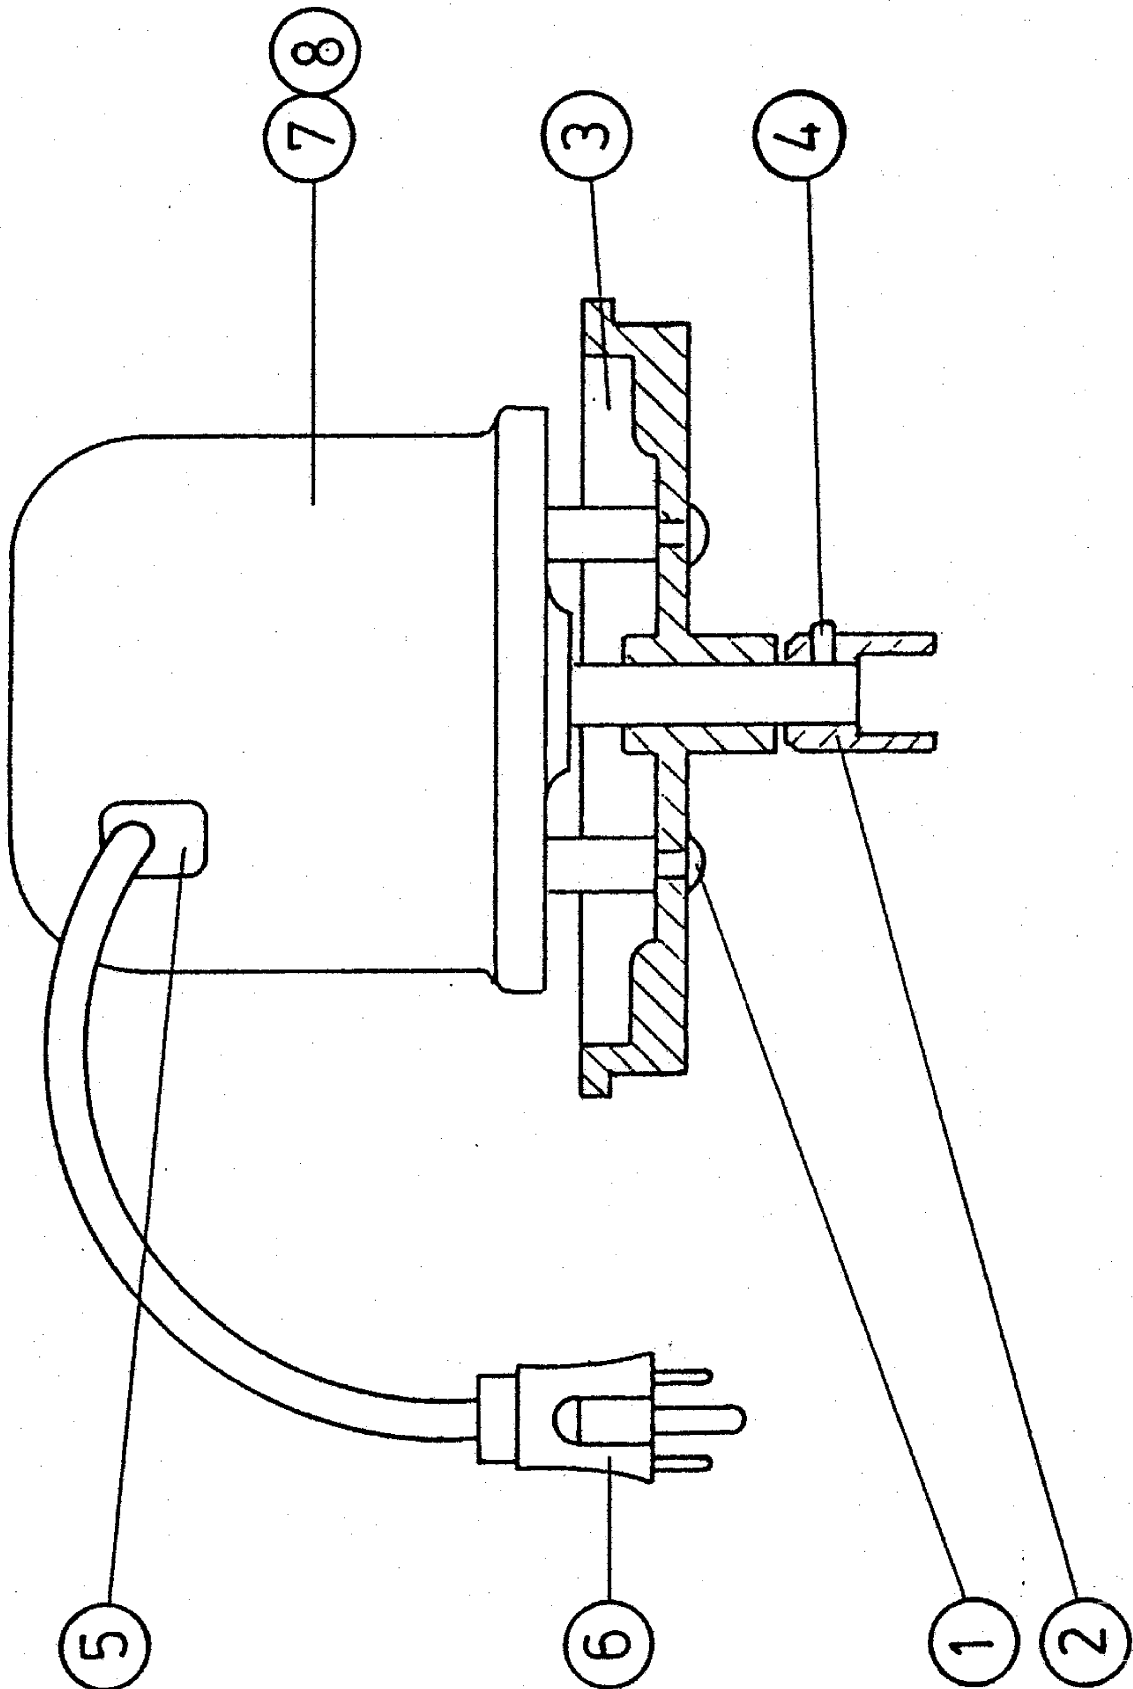

**MANUAL AGITATION COVER ASSY
NSC-COMPACT**

ITEM	PART NO	DESCRIPTION	PAGE
7	4000028-SP	Screw,#10-32x1/4,slot,100pcs	
	4415000-SP	Cover,manual,assy,50-oz	
5	4415006-SP	Connector,agitator,1/4,w/screw	

1715