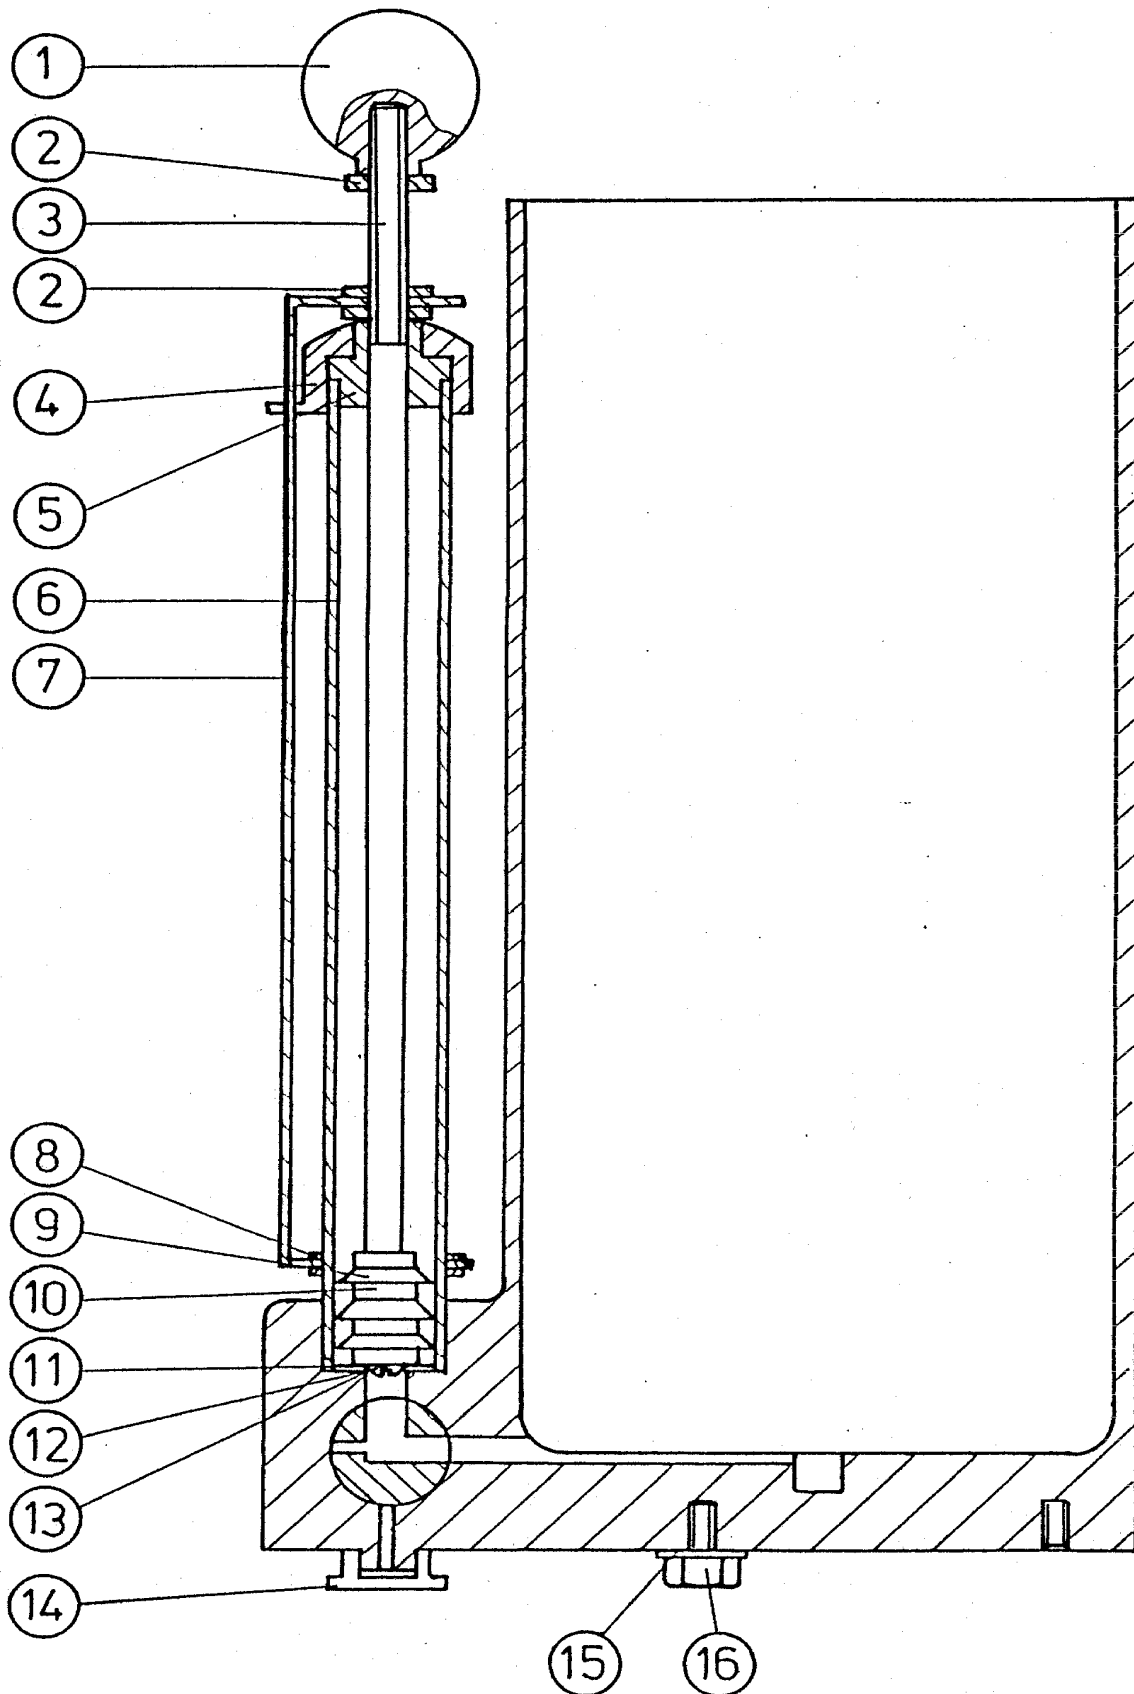

**CANISTER/PUMP ASSY
NSC-COMPACT**

ITEM	PART NO	DESCRIPTION	PAGE
	4224110-SP	Spacer,piston,1-oz,US,set,4pcs	(pos. 16(4x))
	4224120-SP	Spacer,pist.,1-oz,MET,set,4pcs	(pos. 16(4x))
	4231014-SP	Screw,spring,valve,set,10pcs	(pos. 11(10x))
	1162181-SP	Valve,teflon,w/sil O-ring4,5mm	
	1162182-SP	Valve,teflon,w/thi O-ring,6mm	
	1162184-SP	Valve,teflon,w/sil O-ring,6mm	
	1162191-SP	O-ring,valve,sil...SET25PCS	
	1162192-SP	O-ring,valve,kal (10.77x2.62)	
5	4000018-SP	Screw,set,#8-32x3/16,sckt,c/z	
2	4000053-SP	Nut,hex,5/16-24,jam,c/z,100pcs	
14	4000055-SP	Screw,PHCS#4-40*3/16" TAP,25pcs	(pos 14 (25x))
	4221100-SP	Pumprt&rod&pist&cap,assy,1ozUS	
	4221200-SP	Pumprt&rod&pist&cap,assy,1ozMET	
3	4222100-SP	Piston rod,assy,2-oz,US	
	4222110-SP	Piston rod,assy,1-oz,US	
	4222120-SP	Piston rod,assy,1-oz,MET	
15	4223110-SP	Piston,teflon,1-oz,US,set,3pcs	
15	4223110X-SP	Piston,teflon,1-oz.US.set100pc	(pos 15 (100x))
	4223120-SP	Pist.,teflon,1-oz,MET.set,3pcs	
6	4225110-SP	Bushing pumptube 1-oz set 10pc	(pos 6 (10x))
12	4226110-SP	Gauge,assy,comp,1-oz,1/48+1/96	
	4226117-SP	Gauge,assy,comp,1-oz,1/48-1/2	
17	4228100-SP	Gasket,pumptube,1-oz,set,10pcs	
4	4228102-SP	Indicator,gauge,1ozDP,w/screws	
8	4231004-SP	Valve,lever,only,1&2-oz	
20	4231006-SP	O-Ring,valve,thi/vit,set25pcs	
9	4231010-SP	Spring,valve,1-oz,set,10pcs	
19	4231701-SP	Valve,assy,1-oz,3/16,thiokol	
10	4231005-SP	Pin,rod,1/8ZI-1/8 set 25pcs	(pos 10 (25x))

1712