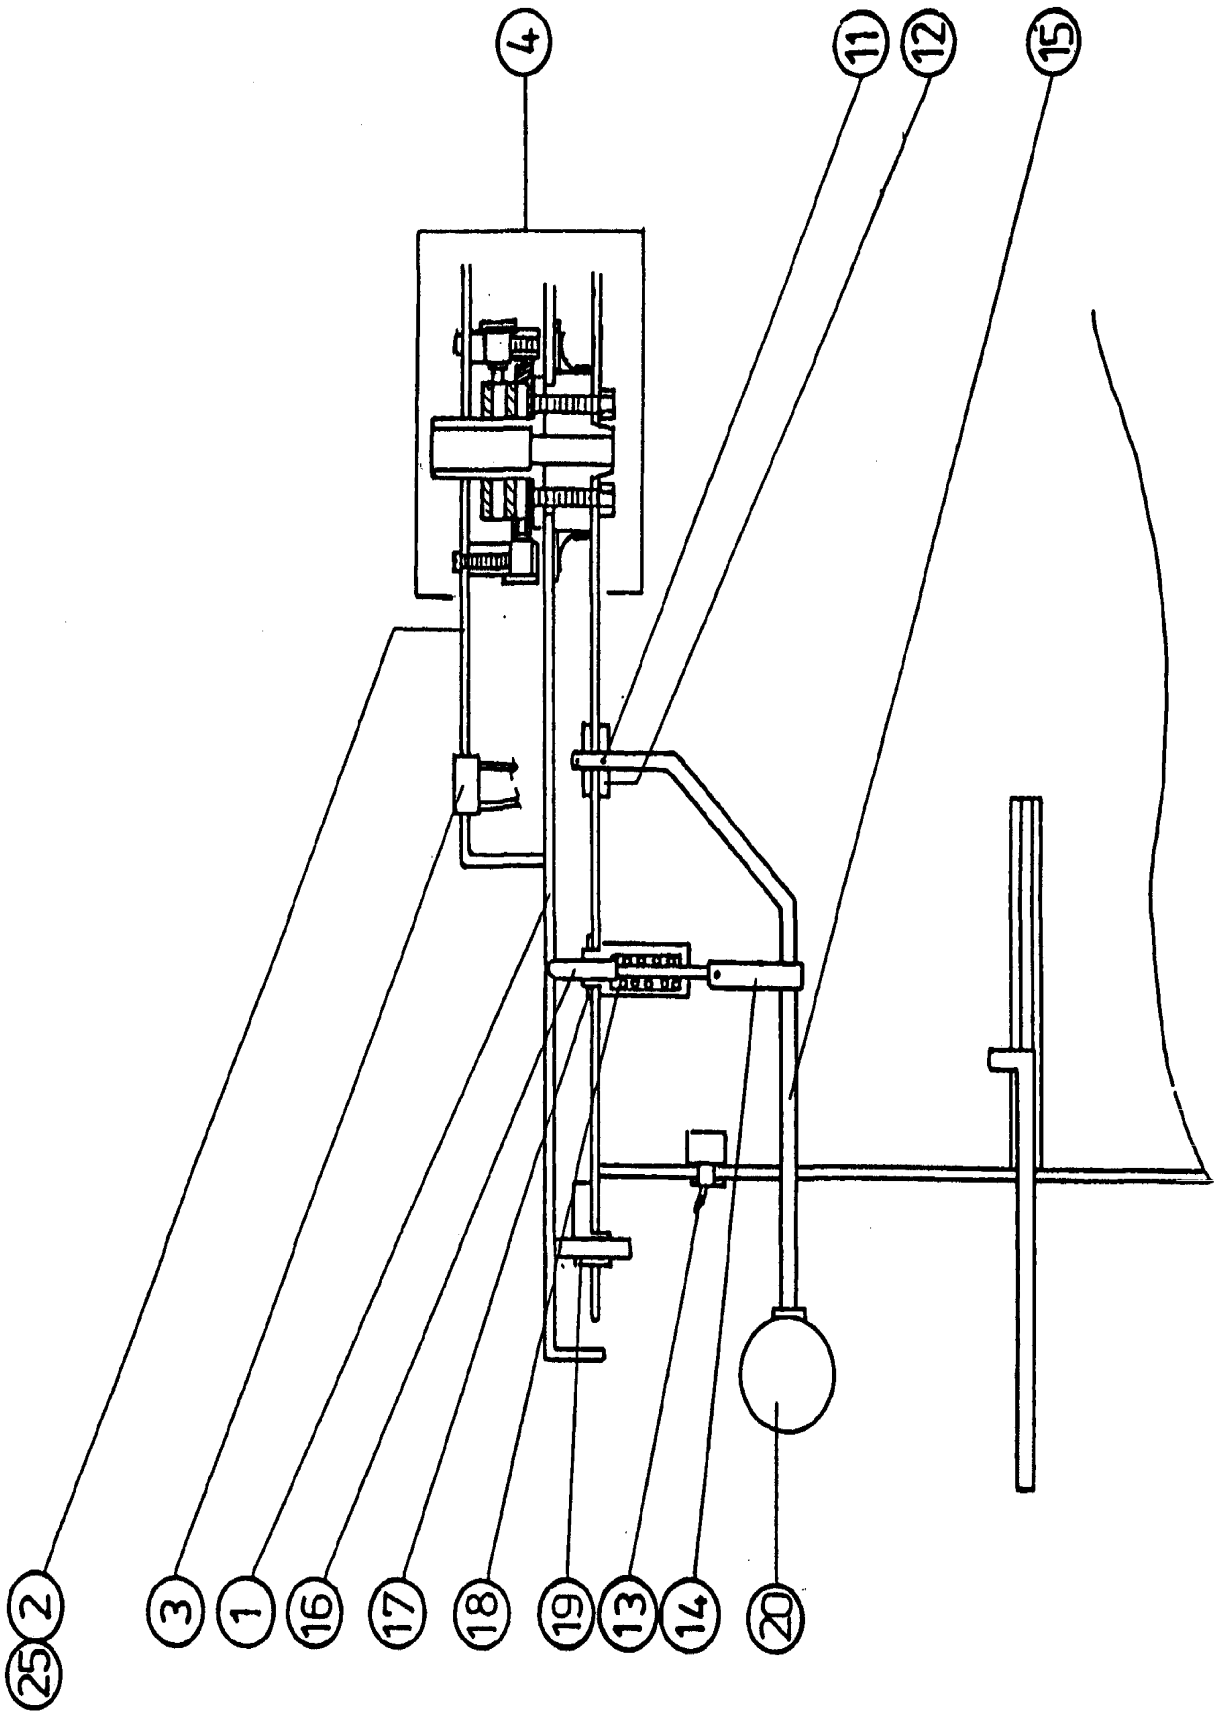

**MOTORIZED AGITATION COVER ASSY
NSC-COMPACT**

ITEM	PART NO	DESCRIPTION	PAGE
2	4430002-SP	Connector,agitator,5/16,w/scr	
5	4000023-SP	Strain relief,6N3-4,HEYCO	
4	4000028-SP	Screw,#10-32x1/4,slot,100pcs	
8	4430003-SP	Cover,only,motor3434,plastic	
3	4435001-SP	guide.agitator.50oz	
6	4435002-SP	Cord,motor,20,(ncs-80)	
	4435010-SP	Cover,mot,asy,3434,50-oz,UScor	
7	4430101-SP	Motor,only,#3434,220V,50Hz	

1716