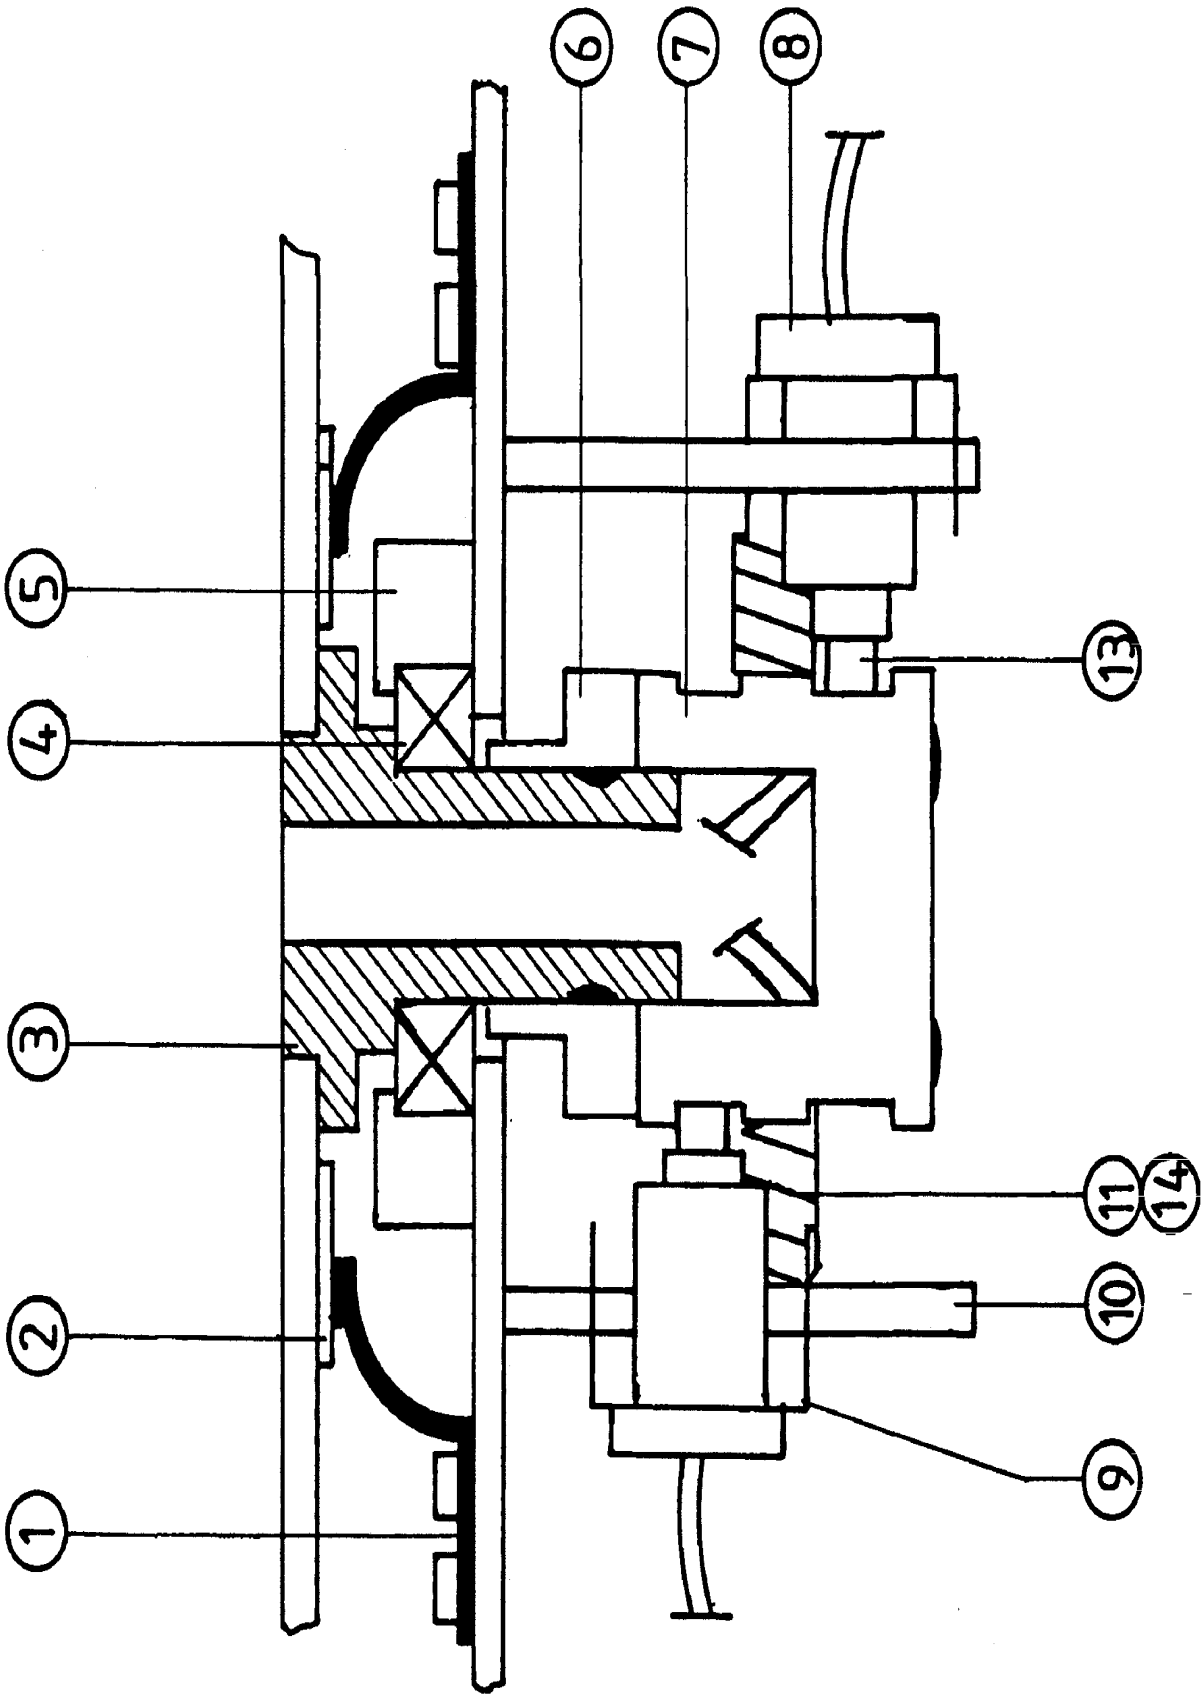

1711

**CANISTER/PUMP ASSY
NSC-COMPACT**

ITEM	PART NO	DESCRIPTION	PAGE
	4224110-SP	Spacer,piston,1-oz,US,set,4pcs	(pos. 16(4x))
	4224120-SP	Spacer,pist.,1-oz,MET,set,4pcs	(pos. 16(4x))
	4231014-SP	Screw,spring,valve,set,10pcs	(pos. 11(10x))
	1162181-SP	Valve,teflon,w/sil O-ring4,5mm	
	1162182-SP	Valve,teflon,w/thi O-ring,6mm	
	1162184-SP	Valve,teflon,w/sil O-ring,6mm	
	1162191-SP	O-ring,valve,sil...SET25PCS	
	1162192-SP	O-ring,valve,kal (10.77x2.62)	
5	4000018-SP	Screw,set,#8-32x3/16,sckt,c/z	
2	4000053-SP	Nut,hex,5/16-24,jam,c/z,100pcs	
14	4000055-SP	Screw,PHCS#4-40*3/16" TAP,25pcs	(pos 14 (25x))
	4221100-SP	Pumprt&rod&pist&cap,assy,1ozUS	
	4221200-SP	Pumprt&rod&pist&cap,assy,1ozMET	
3	4222100-SP	Piston rod,assy,2-oz,US	
	4222110-SP	Piston rod,assy,1-oz,US	
	4222120-SP	Piston rod,assy,1-oz,MET	
15	4223110-SP	Piston,teflon,1-oz,US,set,3pcs	
15	4223110X-SP	Piston,teflon,1-oz.US.set100pc	(pos 15 (100x))
	4223120-SP	Pist.,teflon,1-oz,MET.set,3pcs	
6	4225110-SP	Bushing pumptube 1-oz set 10pc	(pos 6 (10x))
12	4226110-SP	Gauge,assy,comp,1-oz,1/48+1/96	
	4226117-SP	Gauge,assy,comp,1-oz,1/48-1/2	
17	4228100-SP	Gasket,pumptube,1-oz,set,10pcs	
4	4228102-SP	Indicator,gauge,1ozDP,w/screws	
8	4231004-SP	Valve,lever,only,1&2-oz	
20	4231006-SP	O-Ring,valve,thi/vit,set25pcs	
9	4231010-SP	Spring,valve,1-oz,set,10pcs	
19	4231701-SP	Valve,assy,1-oz,3/16,thiokol	
10	4231005-SP	Pin,rod,1/8ZI-1/8 set 25pcs	(pos 10 (25x))

1717

**COLLECTOR ASSY,NSC-COMPACT
NSC-COMPACT**

ITEM	PART NO	DESCRIPTION	PAGE
7	4000018-SP	Screw,set,#8-32x3/16,sckt,c/z	
	4100830-SP	Brush,collector,assy(set)	

1718

**TURNTABLE BASE ASSY,NSCCOMPACT
NSC-COMPACT**

ITEM	PART NO	DESCRIPTION	PAGE
	4100530-SP	Turntable,16C,30	
3	4103801-SP	Plug,receptacle,electrical,US	
17	4120908-SP	Nut,hex,7/16-28,index.pin,25pc	
	4120925-SP	Pin ,index,housing,assy,comp	(pos. 16,17,18 & 22)