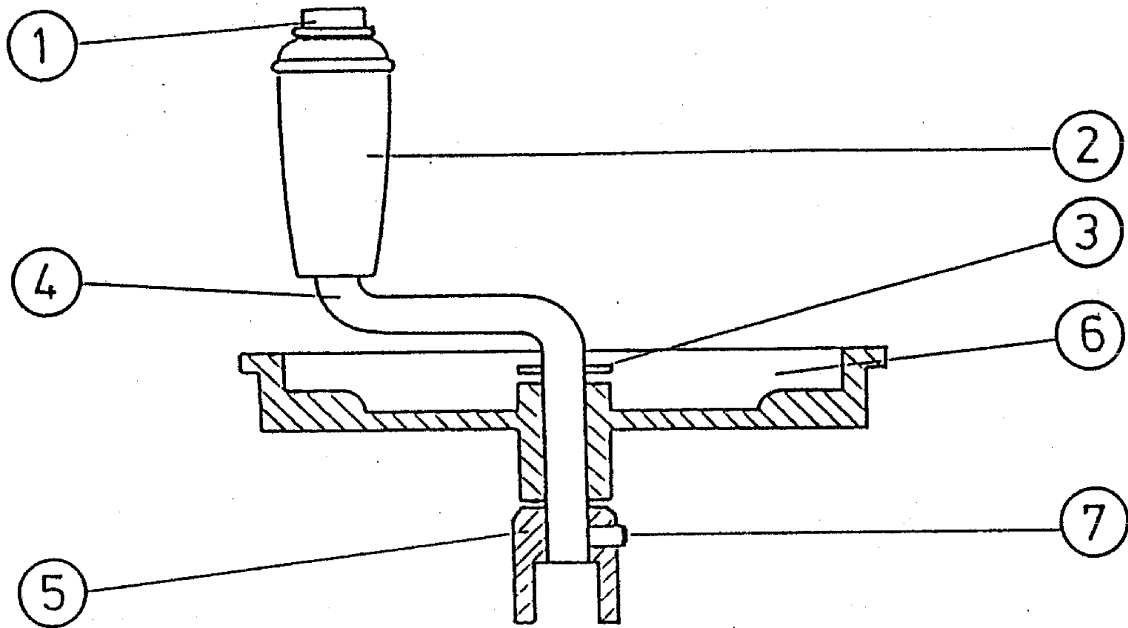

1714

**MANUAL AGITATION COVER ASSY
NSC-COMPACT**

ITEM	PART NO	DESCRIPTION	PAGE
7	4000028-SP	Screw,#10-32x1/4,slot,100pcs	
	4415000-SP	Cover,manual,assy,50-oz	
5	4415006-SP	Connector,agitator,1/4,w/screw