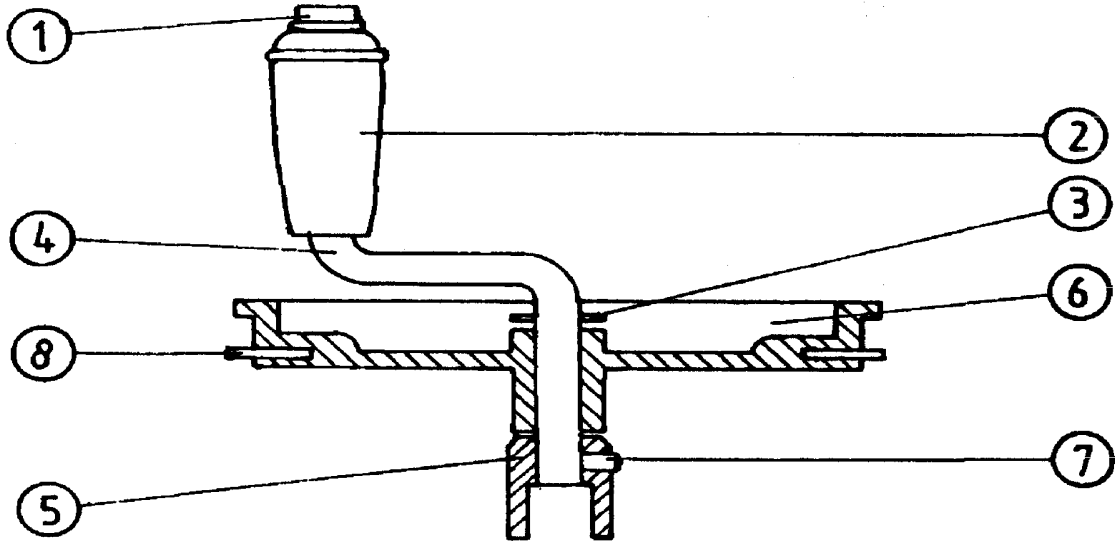

**CANISTER PUMP ASSY,NSC80COMPAC
NSC80-COMPACT**

ITEM	PART NO	DESCRIPTION	PAGE
	4220210-SP	Pump&piston rod ass2oz/US/SC80	
	4228202-SP	Gasket,pumptube,2-oz,set,10pcs	(pos. 13(10x))
	4224210-SP	Spacer,piston,2-oz,US,set,4pcs	(pos. 12(4x))
	4224220-SP	Spacer,pist.,2-oz,MET,set,4pcs	(pos. 12(4x))
	4223210X-SP	Piston,only,2-oz,US,300pcs	(pos. 11(300x))
	4223220X-SP	Piston,only,2-oz,MET,300pcs	(pos. 11(300x))
6	4225210-SP	Bushing,pump tube,2-oz,US	
	4225220-SP	Bushing,pump tube,2-oz MET	
18	4000001-SP	Screw,1/4-20x1/2,c/z,set,100pc	
7	4000018-SP	Screw,set,#8-32x3/16,sckt,c/z	
14	4000052-SP	Washer,fiber,3/16x1/2 100pcs	
3	4000053-SP	Nut,hex,5/16-24,jam,c/z,100pcs	
17	4000056-SP	Washer,rubber,1/4,25pcs	
16	4000108-SP	Cap,w/pad,nozzle 100 PCS	
	4208001-SP	Canister,assy,W/O,agit,80,US,V	
	4208006-SP	Canister,W/O,agit,80,US,6mm,EX	
	4220211-SP	ASSY,GAUGE,2-OZ,1/48,WITH,1/96	
	4220214-SP	ASSY,GAUGE,2OZ,1/8,MET,OTO,192	
	4220220-SP	Pumptube&piston rod,ass,2ozMET	
9	4220228-SP	ASSY,GAUGE,2-OZ,1/48 US,OTO96	
8	4221210-SP	Pump,tube,only,2-oz,US	
	4221220-SP	Pump,tube,only,2-oz,METRIC	
4	4222100-SP	Piston rod,assy,2-oz,US	
11	4223210-SP	Piston,teflon,2-oz,US,set,3pcs	
	4223220-SP	Pist.,teflon,2-oz,MET,set,3pcs	
5	4228206-SP	Indicator,gauge,2-oz,w/screws	

1723

**AGITATION BLADE ASSY,NSC80COMP
NSC80-COMPACT**

ITEM	PART NO	DESCRIPTION	PAGE
	4000063-SP	Pin,spirol,1/8"x3/4"set,100pcs	(pos. 2 (100x))
	4380000-SP	Agitator,rod,assy,80oz	
1	4380003-SP	Guide,agitator,80-oz,incl.pins	