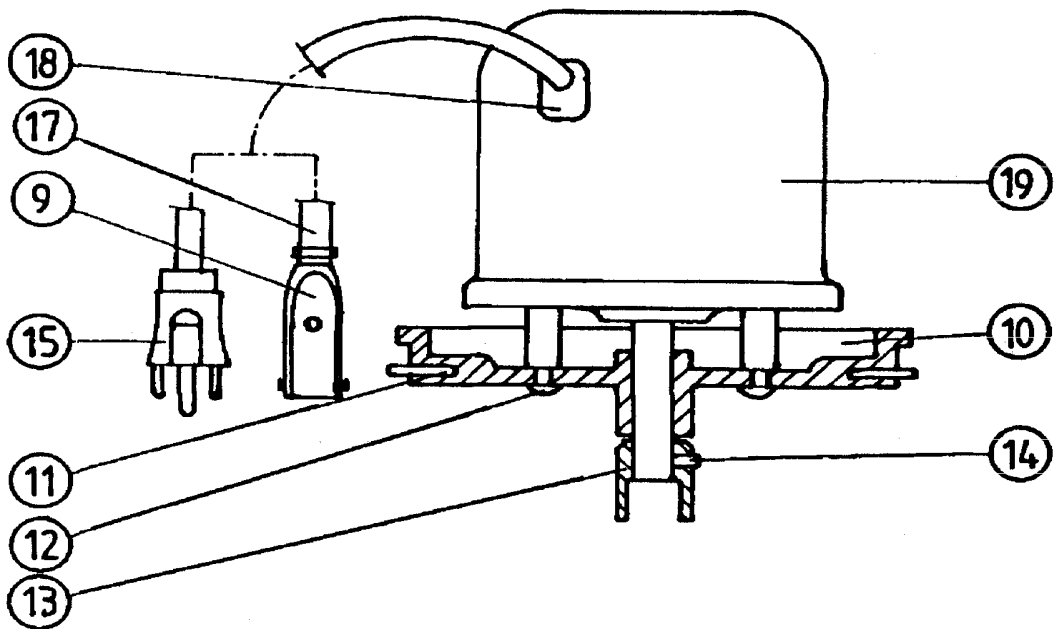

**MAN.AGIT.COVER ASSY,NSC80COMPA
NSC80-COMPACT**

ITEM	PART NO	DESCRIPTION	PAGE
13	4430002-SP	Connector,agitator,5/16,w/scr	
	1160154-SP	zie part nr 1160155-SP	
	1164223-SP	Cord,mot,w.Hir.pl.fitted on750	(pos. 9 & 17)
	1164291-SP	cover,assy,80oz,3434,60cm,disc	
18	4000023-SP	Strain relief,6N3-4,HEYCO	
7	4000028-SP	Screw,#10-32x1/4,slot,100pcs	
12	4000064-SP	Screw,THCS#8-32x3/8,slot,100pc	(pos 12 (100x))
5	4415006-SP	Connector,agitator,1/4,w/screw	
	4418000-SP	Cover>manual,assy,80-oz	
6	4418001-SP	Cover,canister,80-oz	
15	4435002-SP	Cord,motor,20,(ncs-80)	
10	4438001-SP	Cover,only,can 80-oz,3434 mot	
	4438010-SP	Cover,mot,assy,3434,80oz,UScor	
19	4430101-SP	Motor,only,#3434,220V,50Hz