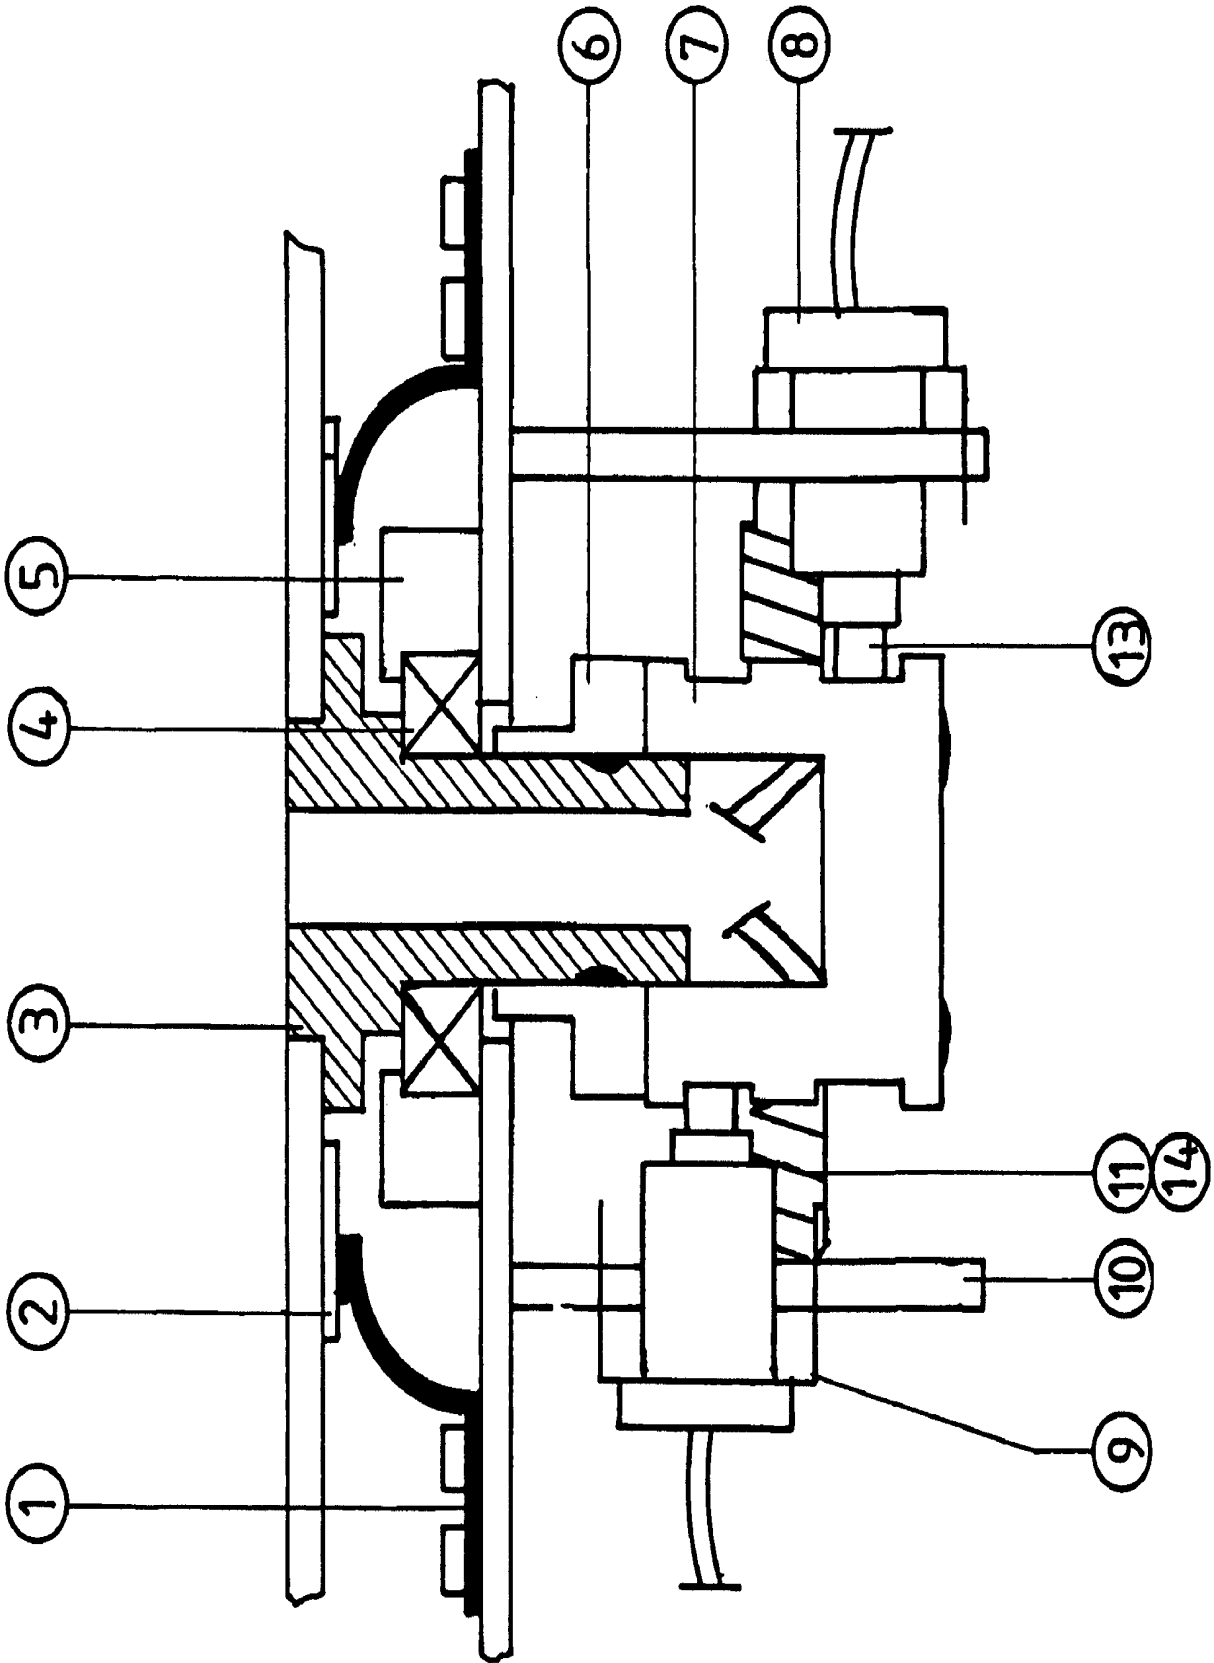

1721

**CANISTER PUMP ASSY,NSC80COMPAC
NSC80-COMPACT**

ITEM	PART NO	DESCRIPTION	PAGE
12	4226228-SP	Replacement set for old gauge	
	4226217-SP	Replacement set for old gauge	
13	4000055-SP	Screw,PHCS#4-40*3/16" TAP,25pcs	(pos 13 (25x))
	4228202-SP	Gasket,pumptube,2-oz,set,10pcs	(pos. 16(10x))
	4224210-SP	Spacer,piston,2-oz,US,set,4pcs	(pos. 15(4X))
	4224220-SP	Spacer,pist.,2-oz,MET,set,4pcs	(pos. 15(4X))
	4231014-SP	Screw,spring, valve,set,10pcs	(pos. 9(10X))
	4223210X-SP	Piston,only,2-oz,US,300pcs	(pos. 14(300x))
	4223220X-SP	Piston,only,2-oz,MET,300pcs	(pos. 14(300x))
	1162181-SP	Valve,teflon,w/sil O-ring4,5mm	
	1162182-SP	Valve,teflon,w/thi O-ring,6mm	
	1162191-SP	O-ring, valve,sil...SET25PCS	
	1162192-SP	O-ring, valve,kal (10.77x2.62)	
3	4000053-SP	Nut,hex,5/16-24,jam,c/z,100pcs	
10	4000108-SP	Cap,w/pad,nozzle 100 PCS	
	4220211-SP	ASSY,GAUGE,2-OZ,1/48,WITH,1/96	
	4220212-SP	ASSY,GAUGE,2OZ,1/48MET,WITH	
11	4220228-SP	ASSY,GAUGE,2-OZ,1/48 US,OTO96	
4	4222100-SP	Piston rod,assy,2-oz,US	
14	4223210-SP	Piston,teflon,2-oz,US,set,3pcs	
	4223220-SP	Pist.,teflon,2-oz,MET,set,3pcs	
5	4228206-SP	Indicator,gauge,2-oz,w/screws	
	4229209-SP	Scale,gauge,2-oz,0-64+1/128	
6	4231004-SP	Valve,lever,only,1&2-oz	
19	4231006-SP	O-Ring, valve,thi/vit,set25pcs	
7	4231010-SP	Spring, valve,1-oz,set,10pcs	
	4231701-SP	Valve,assy,1-oz,3/16,thiokol	
	4226375-SP	Cap&bushing,pump,w/screws	
8	4231005-SP	Pin,rod,1/8ZI-1/8 set 25pcs	(pos 8 (25x))

MONITOR-KEYBOARD TABLE,NSC80-COMPACT
NSC80-COMPACT

ITEM	PART NO	DESCRIPTION	PAGE
------	---------	-------------	------

1727

**COLLECTOR ASSY,NSC80-COMPACT
NSC80-COMPACT**

ITEM	PART NO	DESCRIPTION	PAGE
7	4000018-SP	Screw,set,#8-32x3/16,sckt,c/z	
	4100830-SP	Brush,collector,assy(set)	

**TURNTABLE BASE ASSY,NSC80COMPA
NSC80-COMPACT**

ITEM	PART NO	DESCRIPTION	PAGE
	4100530-SP	Turntable,16C,30	
3	4103801-SP	Plug,receptacle,electrical,US	
17	4120908-SP	Nut,hex,7/16-28,index.pin,25pc	
	4120925-SP	Pin ,index,housing,assy,comp	(pos. 16,17,18,22 & 30)