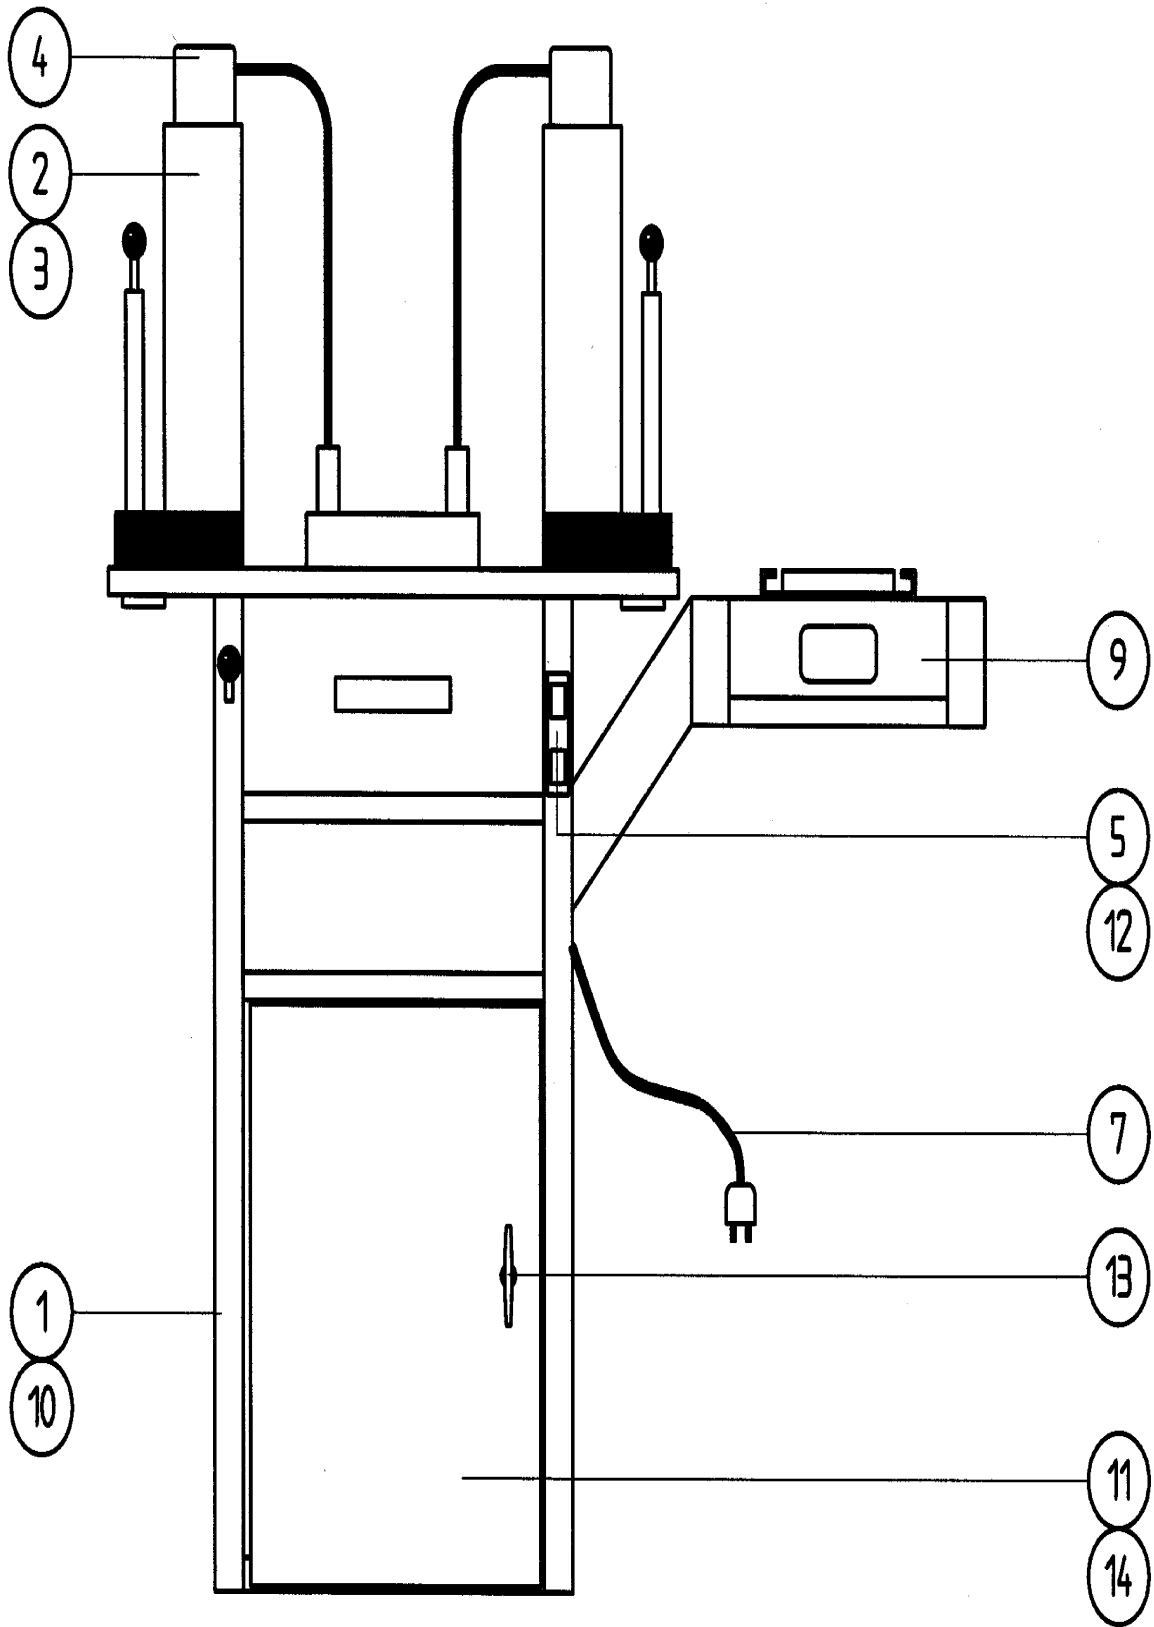

NSC80-compact

TABLE OF CONTENT SPARE PARTS LIST NSC80-COMPACT

PAGE	DESCRIPTION
1720	NSC80-COMPACT
1721	CANISTER PUMP ASSY,NSC80COMPAC
1722	CANISTER PUMP ASSY,NSC80COMPAC
1723	AGITATION BLADE ASSY,NSC80COMP
1724	MAN.AGIT.COVER ASSY,NSC80COMPA
1725	MONITOR-KEYBOARD TABLE,NSC80-COMPACT
1727	COLLECTOR ASSY,NSC80-COMPACT
1728	TURNTABLE BASE ASSY,NSC80COMPA
1729	COLLECTOR ASSY,NSC80-COMPACT

1720

**NSC80-COMPACT
NSC80-COMPACT**

ITEM	PART NO	DESCRIPTION	PAGE
	1160154-SP	zie part nr 1160155-SP	1724
2	4208001-SP	Canister,assy,W/O,agit,80,US,V	1721,1722
	4208006-SP	Canister,W/O,agit,80,US,6mm,EX	1721,1722
3	4380000-SP	Agitator,rod,assy,80oz	1723
4	4418000-SP	Cover,manual,assy,80-oz	1724
	4438010-SP	Cover,mot,assy,3434,80oz,UScor	1724
4	4000064-SP	Screw,THCS#8-32x3/8,slot,100pc (pos 4 (100x))	