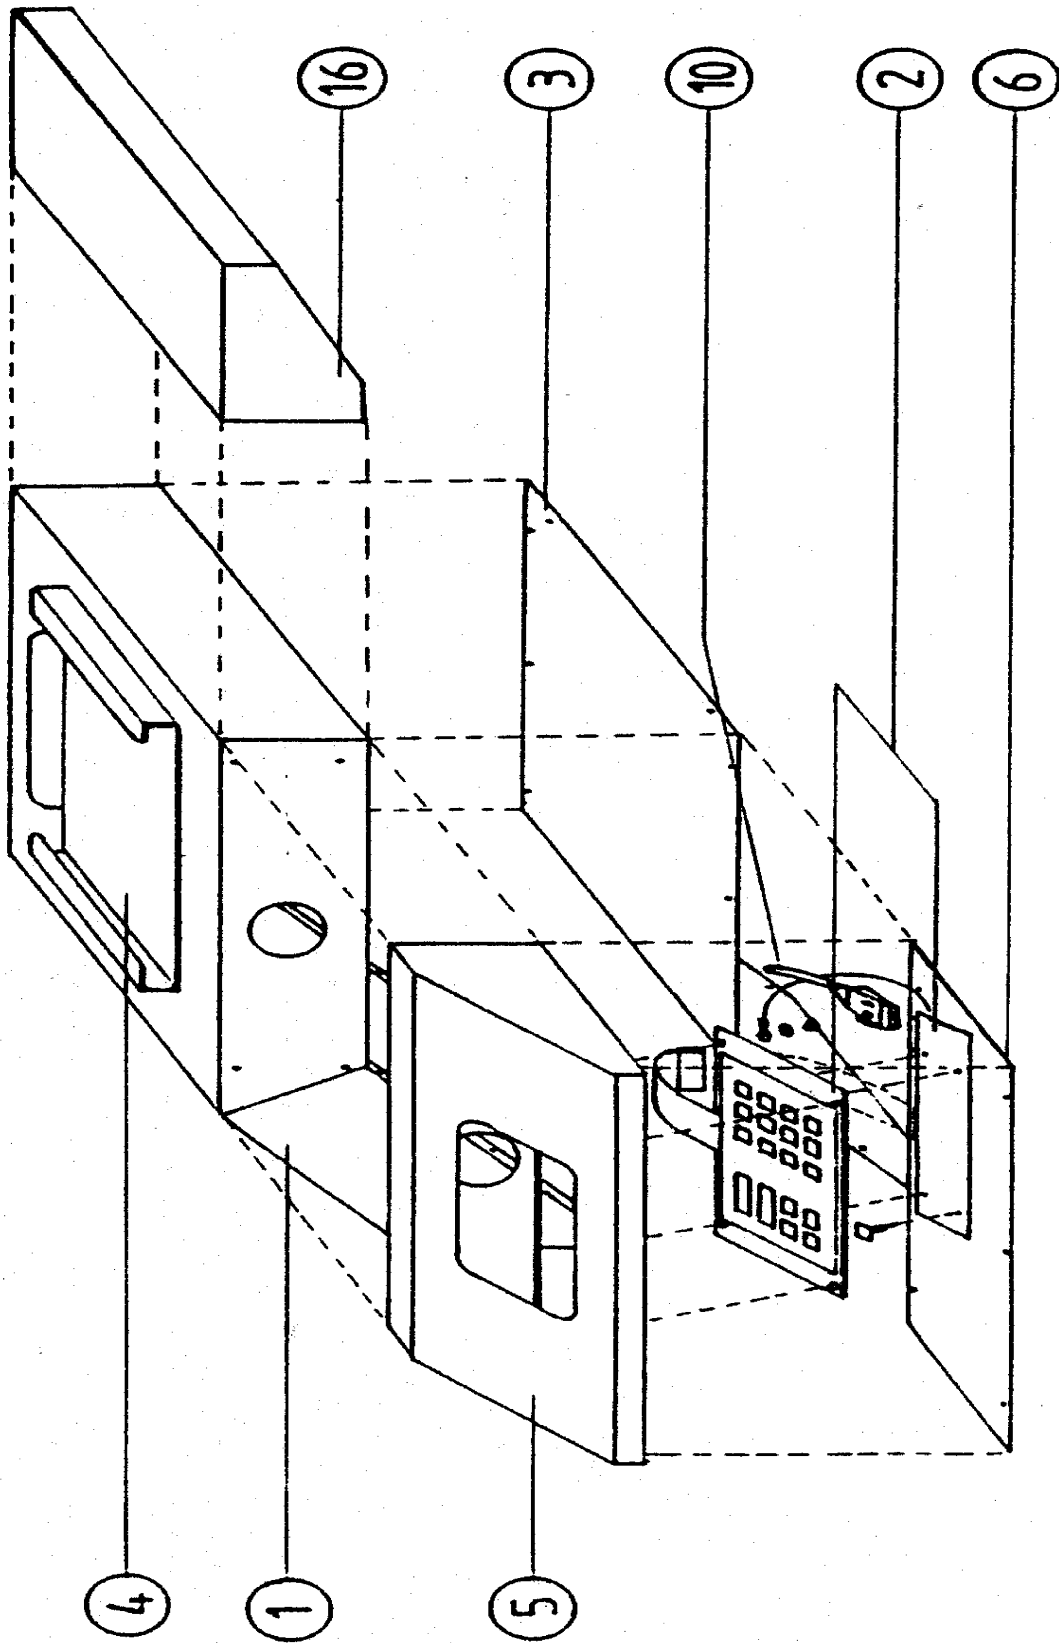

1723

**AGITATION BLADE ASSY,NSC80COMP
NSC80-COMPACT**

ITEM	PART NO	DESCRIPTION	PAGE
	4000063-SP	Pin,spirol,1/8"x3/4"set,100pcs	(pos. 2 (100x))
	4380000-SP	Agitator,rod,assy,80oz	
1	4380003-SP	Guide,agitator,80-oz,incl.pins	

**MAN.AGIT.COVER ASSY,NSC80COMPA
NSC80-COMPACT**

ITEM	PART NO	DESCRIPTION	PAGE
13	4430002-SP	Connector,agitator,5/16,w/scr	
	1160154-SP	zie part nr 1160155-SP	
	1164223-SP	Cord,mot,w.Hir.pl.fitted on750	(pos. 9 & 17)
	1164291-SP	cover,assy,80oz,3434,60cm,disc	
18	4000023-SP	Strain relief,6N3-4,HEYCO	
7	4000028-SP	Screw,#10-32x1/4,slot,100pcs	
12	4000064-SP	Screw,THCS#8-32x3/8,slot,100pc	(pos 12 (100x))
5	4415006-SP	Connector,agitator,1/4,w/screw	
	4418000-SP	Cover>manual,assy,80-oz	
6	4418001-SP	Cover,canister,80-oz	
15	4435002-SP	Cord,motor,20,(ncs-80)	
10	4438001-SP	Cover,only,can 80-oz,3434 mot	
	4438010-SP	Cover,mot,assy,3434,80oz,UScor	
19	4430101-SP	Motor,only,#3434,220V,50Hz	