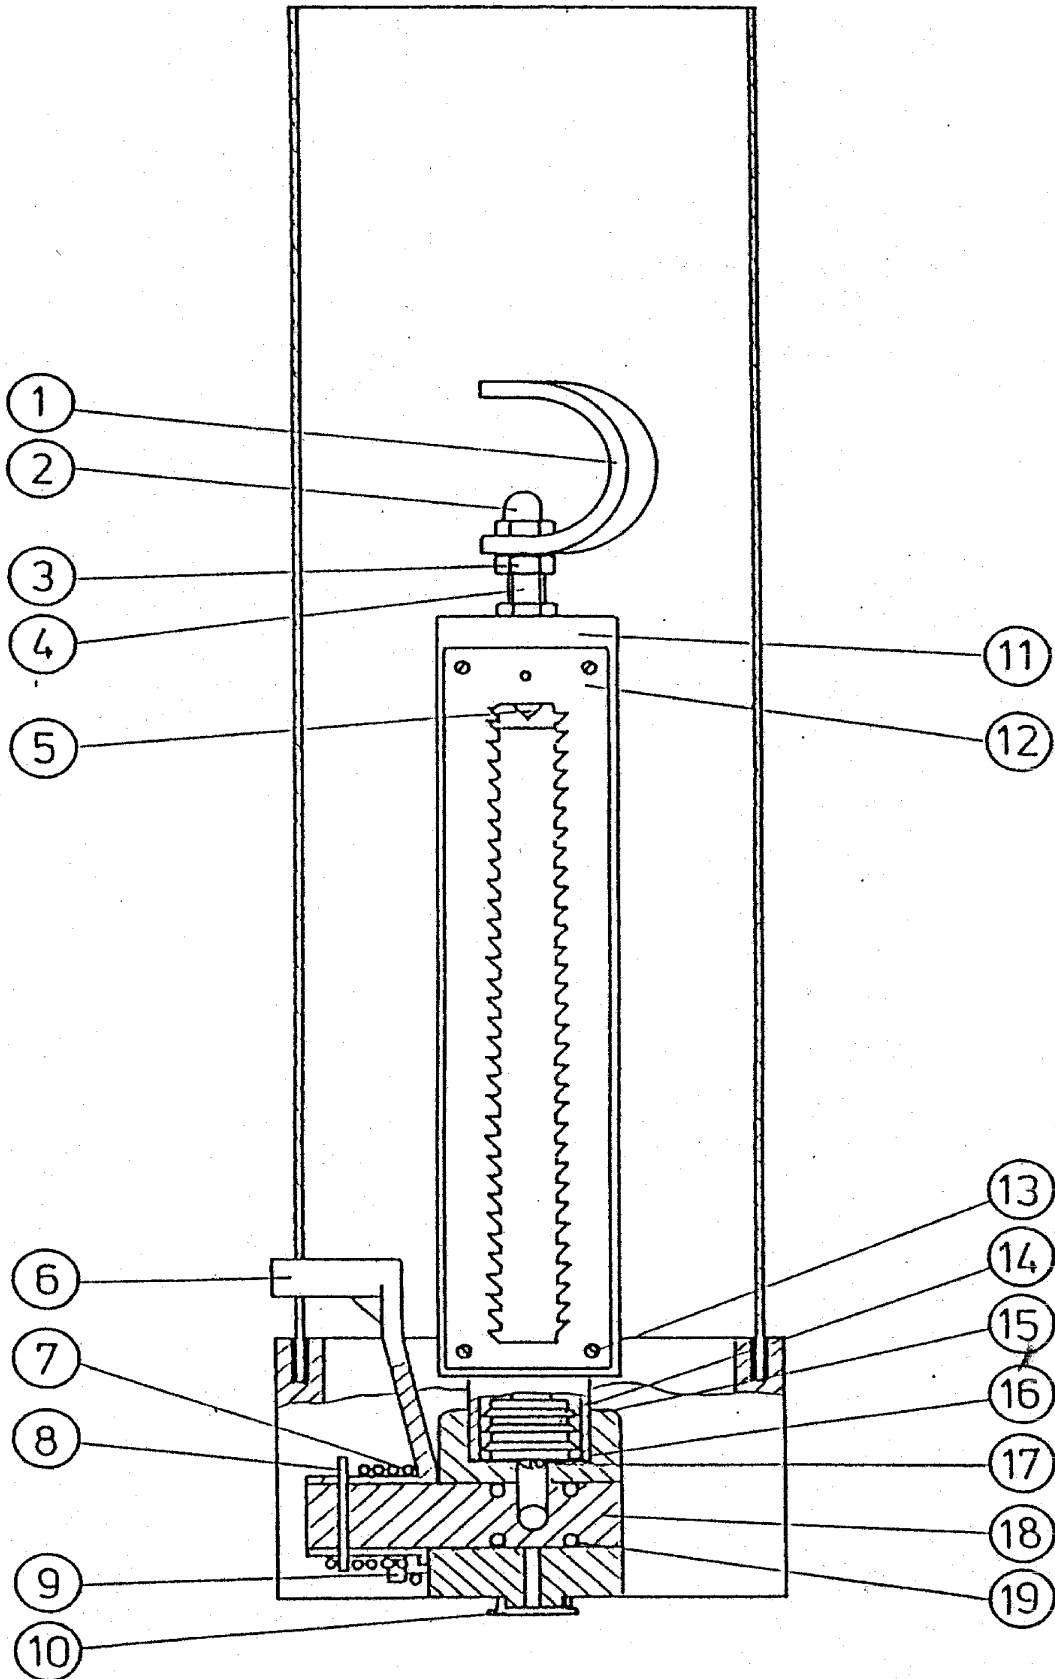

NSC80-compact

TABLE OF CONTENT SPARE PARTS LIST NSC80-COMPACT

PAGE	DESCRIPTION
1720	NSC80-COMPACT
1721	CANISTER PUMP ASSY,NSC80COMPAC
1722	CANISTER PUMP ASSY,NSC80COMPAC
1723	AGITATION BLADE ASSY,NSC80COMP
1724	MAN.AGIT.COVER ASSY,NSC80COMPA
1725	MONITOR-KEYBOARD TABLE,NSC80-COMPACT
1727	COLLECTOR ASSY,NSC80-COMPACT
1728	TURNTABLE BASE ASSY,NSC80COMPA
1729	COLLECTOR ASSY,NSC80-COMPACT

1721

**CANISTER PUMP ASSY,NSC80COMPAC
NSC80-COMPACT**

ITEM	PART NO	DESCRIPTION	PAGE
12	4226228-SP	Replacement set for old gauge	
	4226217-SP	Replacement set for old gauge	
13	4000055-SP	Screw,PHCS#4-40*3/16" TAP,25pcs	(pos 13 (25x))
	4228202-SP	Gasket,pumptube,2-oz,set,10pcs	(pos. 16(10x))
	4224210-SP	Spacer,piston,2-oz,US,set,4pcs	(pos. 15(4X))
	4224220-SP	Spacer,pist.,2-oz,MET,set,4pcs	(pos. 15(4X))
	4231014-SP	Screw,spring, valve,set,10pcs	(pos. 9(10X))
	4223210X-SP	Piston,only,2-oz,US,300pcs	(pos. 14(300x))
	4223220X-SP	Piston,only,2-oz,MET,300pcs	(pos. 14(300x))
	1162181-SP	Valve,teflon,w/sil O-ring4,5mm	
	1162182-SP	Valve,teflon,w/thi O-ring,6mm	
	1162191-SP	O-ring, valve,sil...SET25PCS	
	1162192-SP	O-ring, valve,kal (10.77x2.62)	
3	4000053-SP	Nut,hex,5/16-24,jam,c/z,100pcs	
10	4000108-SP	Cap,w/pad,nozzle 100 PCS	
	4220211-SP	ASSY,GAUGE,2-OZ,1/48,WITH,1/96	
	4220212-SP	ASSY,GAUGE,2OZ,1/48MET,WITH	
11	4220228-SP	ASSY,GAUGE,2-OZ,1/48 US,OTO96	
4	4222100-SP	Piston rod,assy,2-oz,US	
14	4223210-SP	Piston,teflon,2-oz,US,set,3pcs	
	4223220-SP	Pist.,teflon,2-oz,MET,set,3pcs	
5	4228206-SP	Indicator,gauge,2-oz,w/screws	
	4229209-SP	Scale,gauge,2-oz,0-64+1/128	
6	4231004-SP	Valve,lever,only,1&2-oz	
19	4231006-SP	O-Ring, valve,thi/vit,set25pcs	
7	4231010-SP	Spring, valve,1-oz,set,10pcs	
	4231701-SP	Valve,assy,1-oz,3/16,thiokol	
	4226375-SP	Cap&bushing,pump,w/screws	
8	4231005-SP	Pin,rod,1/8ZI-1/8 set 25pcs	(pos 8 (25x))