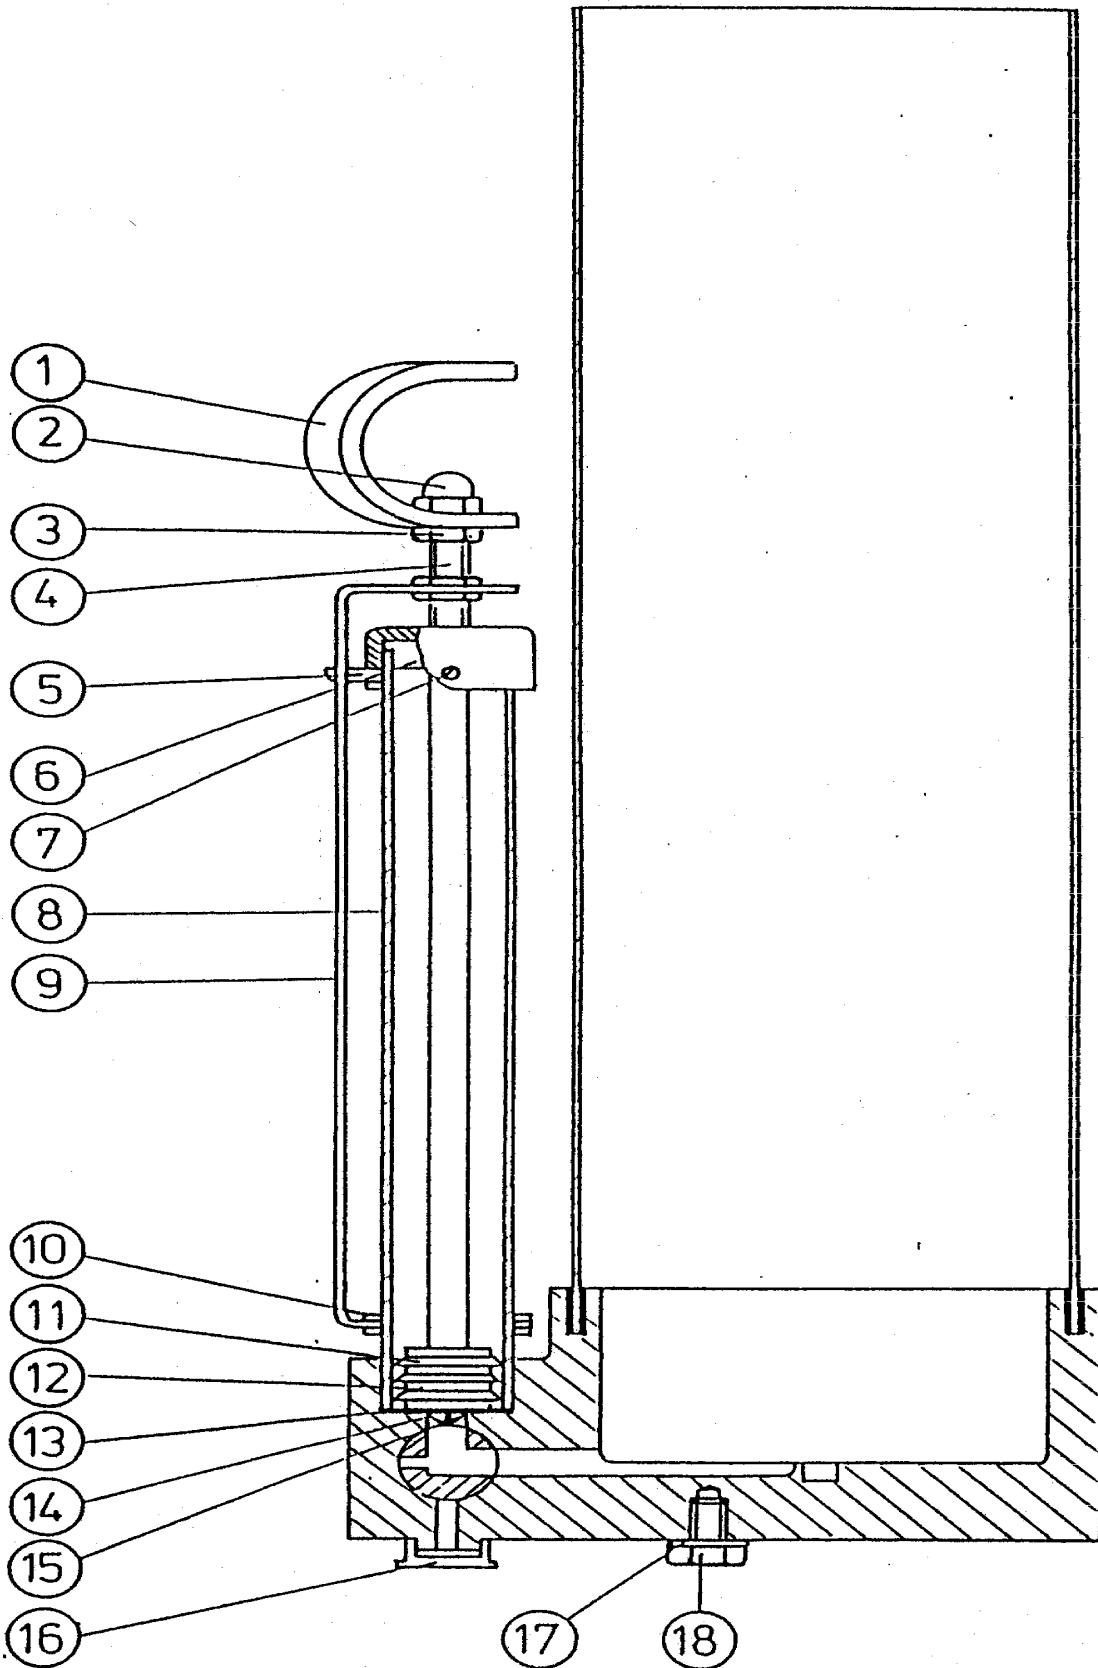

1720

**NSC80-COMPACT
NSC80-COMPACT**

ITEM	PART NO	DESCRIPTION	PAGE
	1160154-SP	zie part nr 1160155-SP	1724
2	4208001-SP	Canister,assy,W/O,agit,80,US,V	1721,1722
	4208006-SP	Canister,W/O,agit,80,US,6mm,EX	1721,1722
3	4380000-SP	Agitator,rod,assy,80oz	1723
4	4418000-SP	Cover,manual,assy,80-oz	1724
	4438010-SP	Cover,mot,assy,3434,80oz,UScor	1724
4	4000064-SP	Screw,THCS#8-32x3/8,slot,100pc (pos 4 (100x))	

1721

**CANISTER PUMP ASSY,NSC80COMPAC
NSC80-COMPACT**

ITEM	PART NO	DESCRIPTION	PAGE
12	4226228-SP	Replacement set for old gauge	
	4226217-SP	Replacement set for old gauge	
13	4000055-SP	Screw,PHCS#4-40*3/16" TAP,25pcs	(pos 13 (25x))
	4228202-SP	Gasket,pumptube,2-oz,set,10pcs	(pos. 16(10x))
	4224210-SP	Spacer,piston,2-oz,US,set,4pcs	(pos. 15(4X))
	4224220-SP	Spacer,pist.,2-oz,MET,set,4pcs	(pos. 15(4X))
	4231014-SP	Screw,spring, valve,set,10pcs	(pos. 9(10X))
	4223210X-SP	Piston,only,2-oz,US,300pcs	(pos. 14(300x))
	4223220X-SP	Piston,only,2-oz,MET,300pcs	(pos. 14(300x))
	1162181-SP	Valve,teflon,w/sil O-ring4,5mm	
	1162182-SP	Valve,teflon,w/thi O-ring,6mm	
	1162191-SP	O-ring, valve,sil...SET25PCS	
	1162192-SP	O-ring, valve,kal (10.77x2.62)	
3	4000053-SP	Nut,hex,5/16-24,jam,c/z,100pcs	
10	4000108-SP	Cap,w/pad,nozzle 100 PCS	
	4220211-SP	ASSY,GAUGE,2-OZ,1/48,WITH,1/96	
	4220212-SP	ASSY,GAUGE,2OZ,1/48MET,WITH	
11	4220228-SP	ASSY,GAUGE,2-OZ,1/48 US,OTO96	
4	4222100-SP	Piston rod,assy,2-oz,US	
14	4223210-SP	Piston,teflon,2-oz,US,set,3pcs	
	4223220-SP	Pist.,teflon,2-oz,MET,set,3pcs	
5	4228206-SP	Indicator,gauge,2-oz,w/screws	
	4229209-SP	Scale,gauge,2-oz,0-64+1/128	
6	4231004-SP	Valve,lever,only,1&2-oz	
19	4231006-SP	O-Ring, valve,thi/vit,set25pcs	
7	4231010-SP	Spring, valve,1-oz,set,10pcs	
	4231701-SP	Valve,assy,1-oz,3/16,thiokol	
	4226375-SP	Cap&bushing,pump,w/screws	
8	4231005-SP	Pin,rod,1/8ZI-1/8 set 25pcs	(pos 8 (25x))