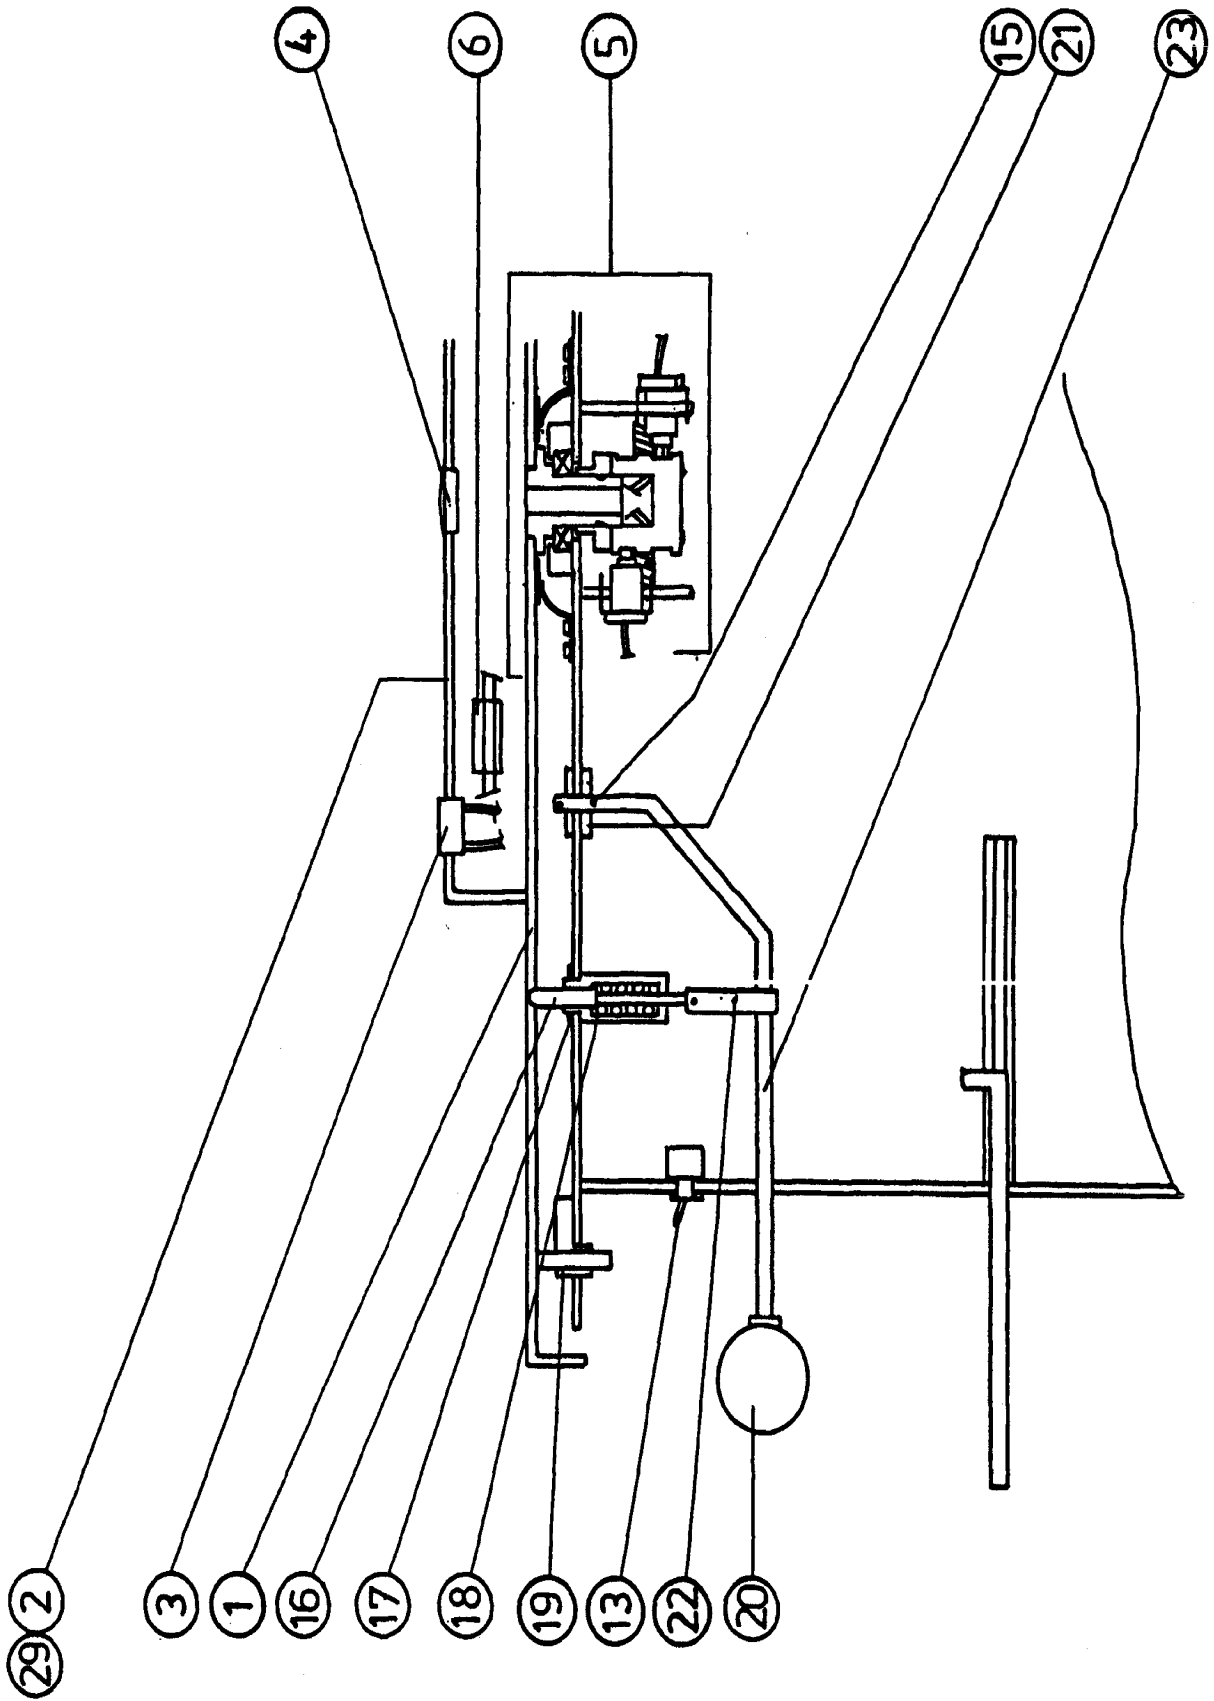

1721

**CANISTER PUMP ASSY,NSC80COMPAC
NSC80-COMPACT**

ITEM	PART NO	DESCRIPTION	PAGE
12	4226228-SP	Replacement set for old gauge	
	4226217-SP	Replacement set for old gauge	
13	4000055-SP	Screw,PHCS#4-40*3/16" TAP,25pcs	(pos 13 (25x))
	4228202-SP	Gasket,pumptube,2-oz,set,10pcs	(pos. 16(10x))
	4224210-SP	Spacer,piston,2-oz,US,set,4pcs	(pos. 15(4X))
	4224220-SP	Spacer,pist.,2-oz,MET,set,4pcs	(pos. 15(4X))
	4231014-SP	Screw,spring, valve,set,10pcs	(pos. 9(10X))
	4223210X-SP	Piston,only,2-oz,US,300pcs	(pos. 14(300x))
	4223220X-SP	Piston,only,2-oz,MET,300pcs	(pos. 14(300x))
	1162181-SP	Valve,teflon,w/sil O-ring4,5mm	
	1162182-SP	Valve,teflon,w/thi O-ring,6mm	
	1162191-SP	O-ring, valve,sil...SET25PCS	
	1162192-SP	O-ring, valve,kal (10.77x2.62)	
3	4000053-SP	Nut,hex,5/16-24,jam,c/z,100pcs	
10	4000108-SP	Cap,w/pad,nozzle 100 PCS	
	4220211-SP	ASSY,GAUGE,2-OZ,1/48,WITH,1/96	
	4220212-SP	ASSY,GAUGE,2OZ,1/48MET,WITH	
11	4220228-SP	ASSY,GAUGE,2-OZ,1/48 US,OTO96	
4	4222100-SP	Piston rod,assy,2-oz,US	
14	4223210-SP	Piston,teflon,2-oz,US,set,3pcs	
	4223220-SP	Pist.,teflon,2-oz,MET,set,3pcs	
5	4228206-SP	Indicator,gauge,2-oz,w/screws	
	4229209-SP	Scale,gauge,2-oz,0-64+1/128	
6	4231004-SP	Valve,lever,only,1&2-oz	
19	4231006-SP	O-Ring, valve,thi/vit,set25pcs	
7	4231010-SP	Spring, valve,1-oz,set,10pcs	
	4231701-SP	Valve,assy,1-oz,3/16,thiokol	
	4226375-SP	Cap&bushing,pump,w/screws	
8	4231005-SP	Pin,rod,1/8ZI-1/8 set 25pcs	(pos 8 (25x))

MONITOR-KEYBOARD TABLE,NSC80-COMPACT
NSC80-COMPACT

ITEM	PART NO	DESCRIPTION	PAGE
------	---------	-------------	------

1727

**COLLECTOR ASSY,NSC80-COMPACT
NSC80-COMPACT**

ITEM	PART NO	DESCRIPTION	PAGE
7	4000018-SP	Screw,set,#8-32x3/16,sckt,c/z	
	4100830-SP	Brush,collector,assy(set)	

**TURNTABLE BASE ASSY,NSC80COMPA
NSC80-COMPACT**

ITEM	PART NO	DESCRIPTION	PAGE
	4100530-SP	Turntable,16C,30	
3	4103801-SP	Plug,receptacle,electrical,US	
17	4120908-SP	Nut,hex,7/16-28,index.pin,25pc	
	4120925-SP	Pin ,index,housing,assy,comp	(pos. 16,17,18,22 & 30)