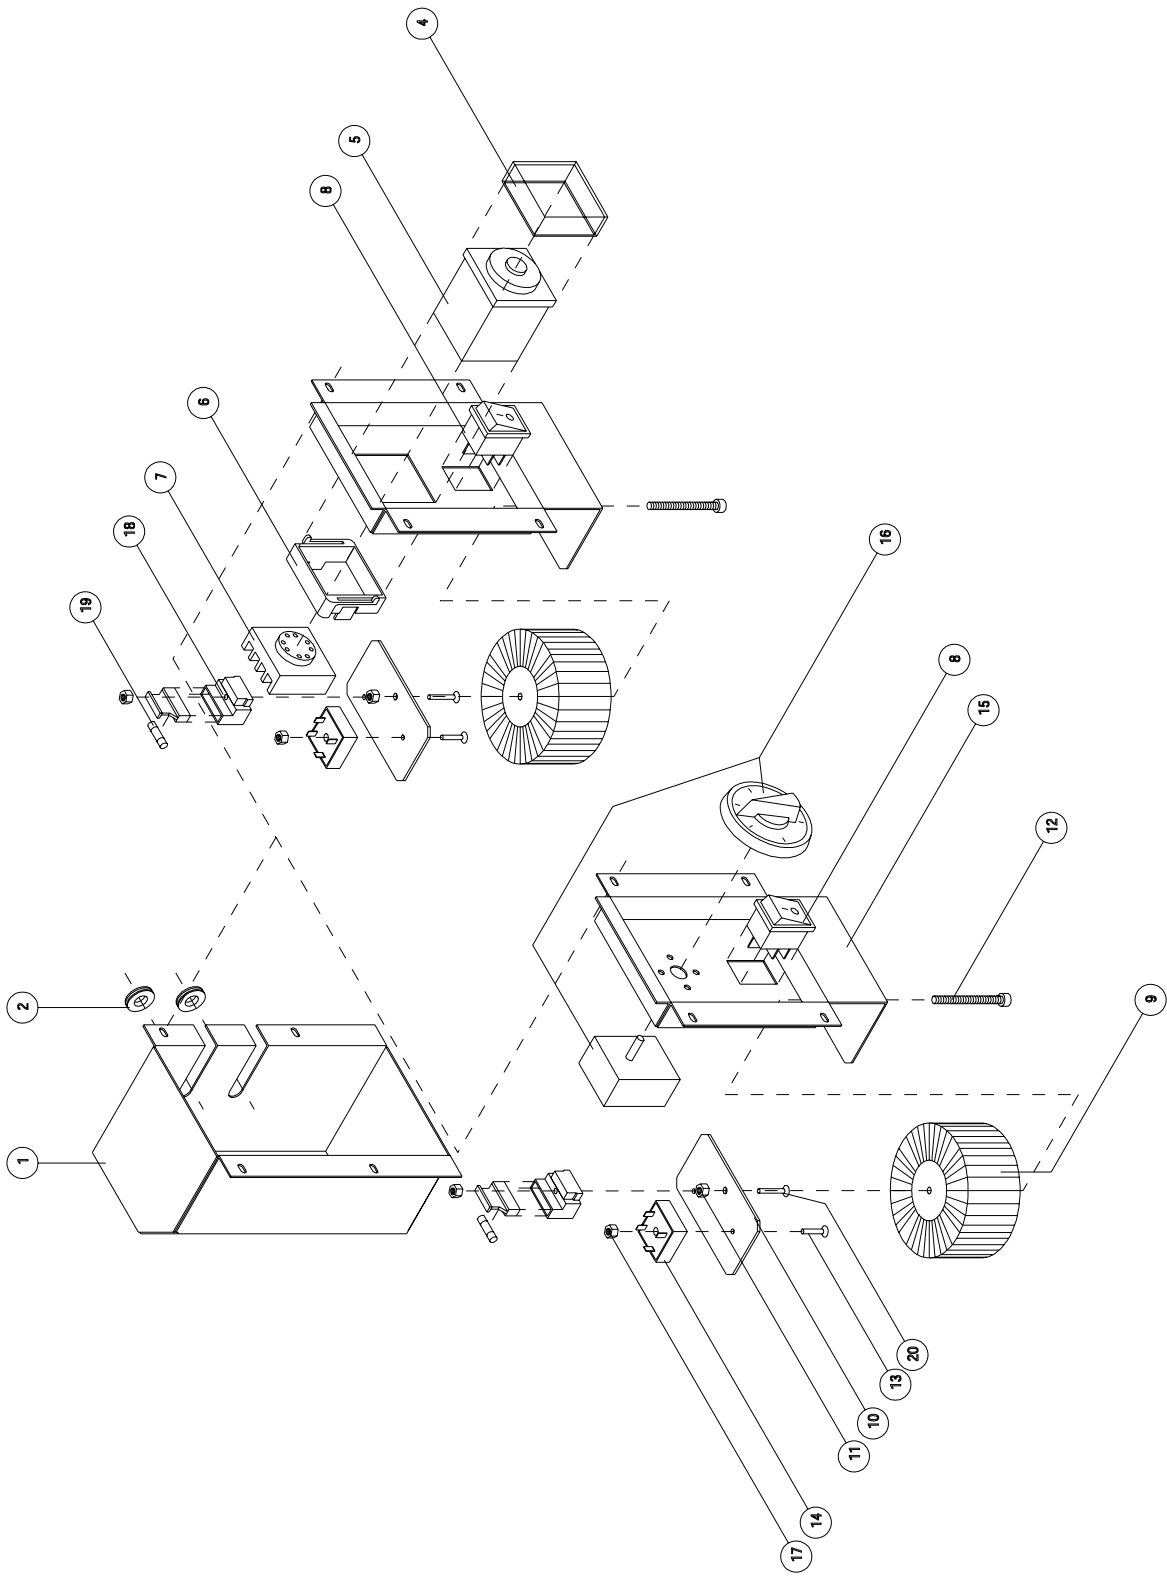

4020

**TIMER ASSY'S, BM-F
HARBIL/BLENDORAMA MANUAL FLOOR**

ITEM	PART NO	DESCRIPTION	PAGE	PRICE
8	1170073-SP	Switch on/off, green 16A		8.26
	1170260-SP	timer,elec.set,(Omron),H3CP-F	(pos. 4,5,6 & 7)	136.07
19	1172160-SP	Fuse,2 Amp,set,10pcs		13.35
18	1860259-SP	Holder,fuse,503S		12.35
16	1860386-SP	Timer,0-5min,bauser 135		38.76
14	1860566-SP	Diode,bridge,15A,Eurobase,Blen		14.48
9	2230020-SP	Transformer,120VA,2x9V		77.01