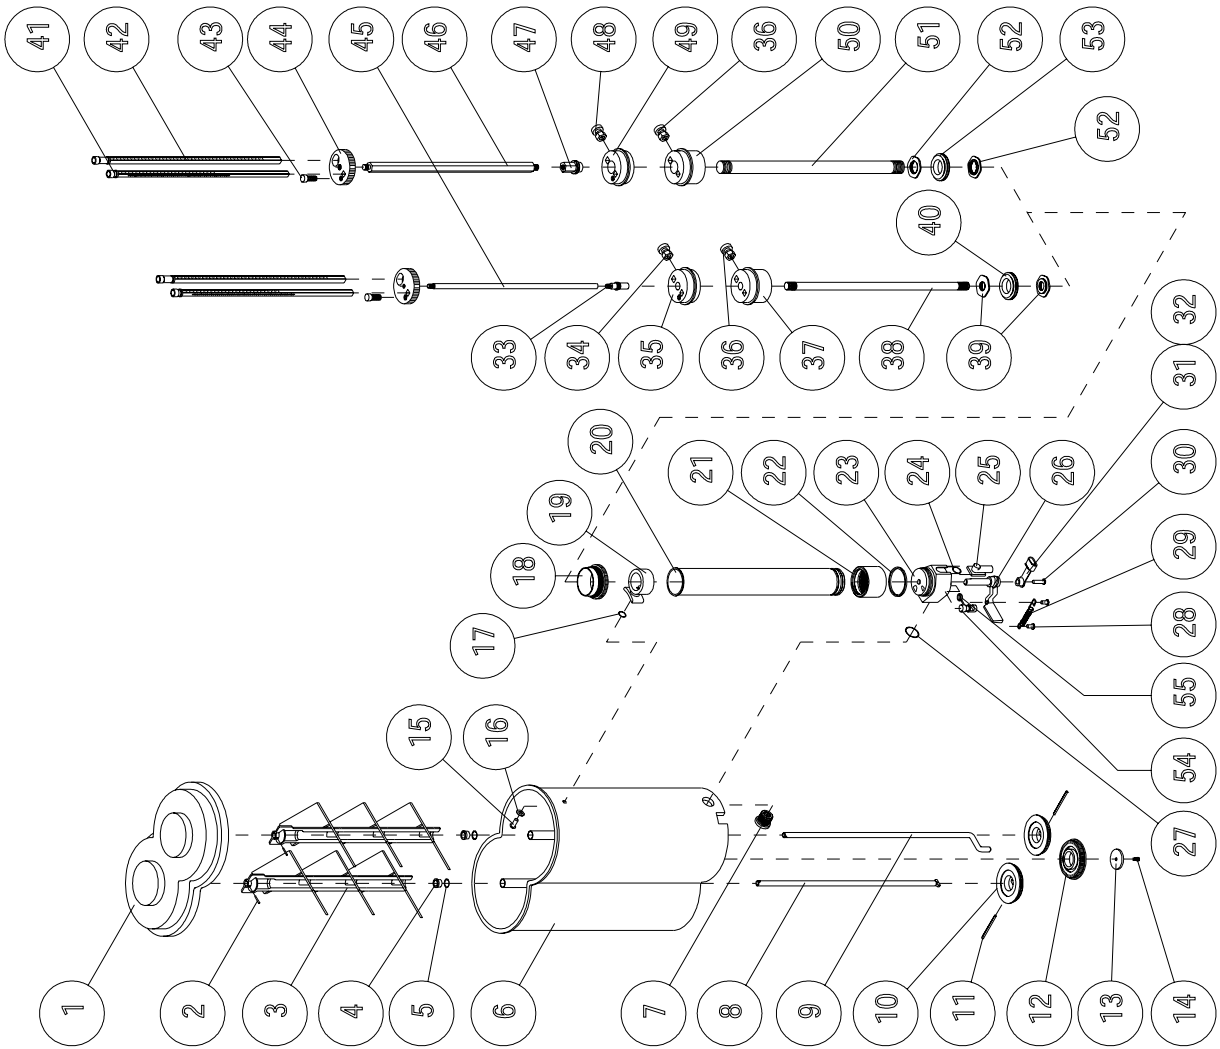

**CANISTER ASSY,56P/PD,BM-F
HARBIL/BLENDORAMA MANUAL FLOOR**

ITEM	PART NO	DESCRIPTION	PAGE	PRICE
	A-03305-SP	Stirrer,plast,53P/56P,set,5pcs	(pos. 2-5(5x))	19.80
	A-03534B-SP	Nozzle,out,f3/16"53P,set,10pcs	(pos. 24 & 25(10x))	12.53
	A-03541B-SP	Nozzle,arm,seal,bl.,set,10pcs	(pos. 31 & 32(10x))	9.69
13	A-03314-SP	washer.hold.dow.d.can 25 pcs	(pos 13 (25x))	23.77
	A-03380-SP	Nozzle,wiper,set,21P/53P,25pcs	(pos. 32(25x))	13.75
	A-03755-SP	Solid,piston,set,21/22PD,10pcs	(pos. 33(10x))	50.39
	A-03947-SP	Pin,gauge,red,silver,set,10pcs	(pos. 34(10x))	44.06
	A-00011B-SP	Pin,gauge,black,set,10pcs	(pos. 36(10x))	38.25
	A-03946-SP	Piston,outer,53PD,set,10pcs	(pos. 40(10x))	38.25
	A-00011R-SP	Pin,gauge,red,gold,10pcs	(pos. 48(10x))	38.25
	A-03674-SP	Solid,piston,out,53P,set,10pcs	(pos. 53(10x))	38.25
4	A-00311-SP	Stirrer,guide,bush, 22PC/22PD		13.65
54	A-03532B-SP	Piston,sniff,back,black,10pcs		12.69
26	A-03536B-SP	Lever,valve,black		2.48
7	A-03543-SP	Insert,canister,valve,10pcs		12.53
23	A-03582B-SP	Valve,3/16		20.05
47	A-03708-SP	Piston,set,53P/200P,10pcs		50.90
39	A-03766-SP	Nut,outer,piston,53PD		3.05
10	A-07111-SP	Gear Double canister drive		4.96
12	A-07112-SP	Gear.double.canister.idler25pc	(pos 12 (25x))	24.68
6	A-07161-SP	Canister,bare,forext,gears,56P		70.28
29	A-08488-SP	Spring,valve return,set,10pcs		21.32
17	A-B007-SP	O-RING,BS007,holdsleeve,set 10	(pos 17 (10x))	11.88
5	A-B010-SP	O-Ring,BS010,set,25pcs	(pos 5 (25x))	12.12
24	A-B011-SP	O-ring,BS011, 25pcs	(pos 24 (25x))	12.12
27	A-B015-SP	O-ring,BS015,set,25pcs	(pos 27 (25x))	12.12
22	A-BS122-SP	O-ring,BS122,(valve/set 10pcs	(pos 22 (10x))	12.20
2	A-R0115-SP	Pin split 1/16,set 100pcs	(pos 2 (100x))	24.17
30	A-R0138-SP	S/Tap-6x5/8",pan.h.slt 25 pcs	(pos 30 (25x))	20.30
14	A-R0228-SP	S-Tap.6x1/2"CSK.headS/S 25pcs	(pos 14 (25x))	18.36
11	A-R0622-SP	Pin.split1.6x38mmS/S304.25 pcs	(pos 11 (25x))	20.30
52	A-03670-SP	Seal,Nut,industrial 53P,10pcs	(pos 52 (10x))	41.00
28	A-R0329-SP	M/T 4x8mm,panhead,XR,NP.set50x	(pos 28 (50x))	23.46