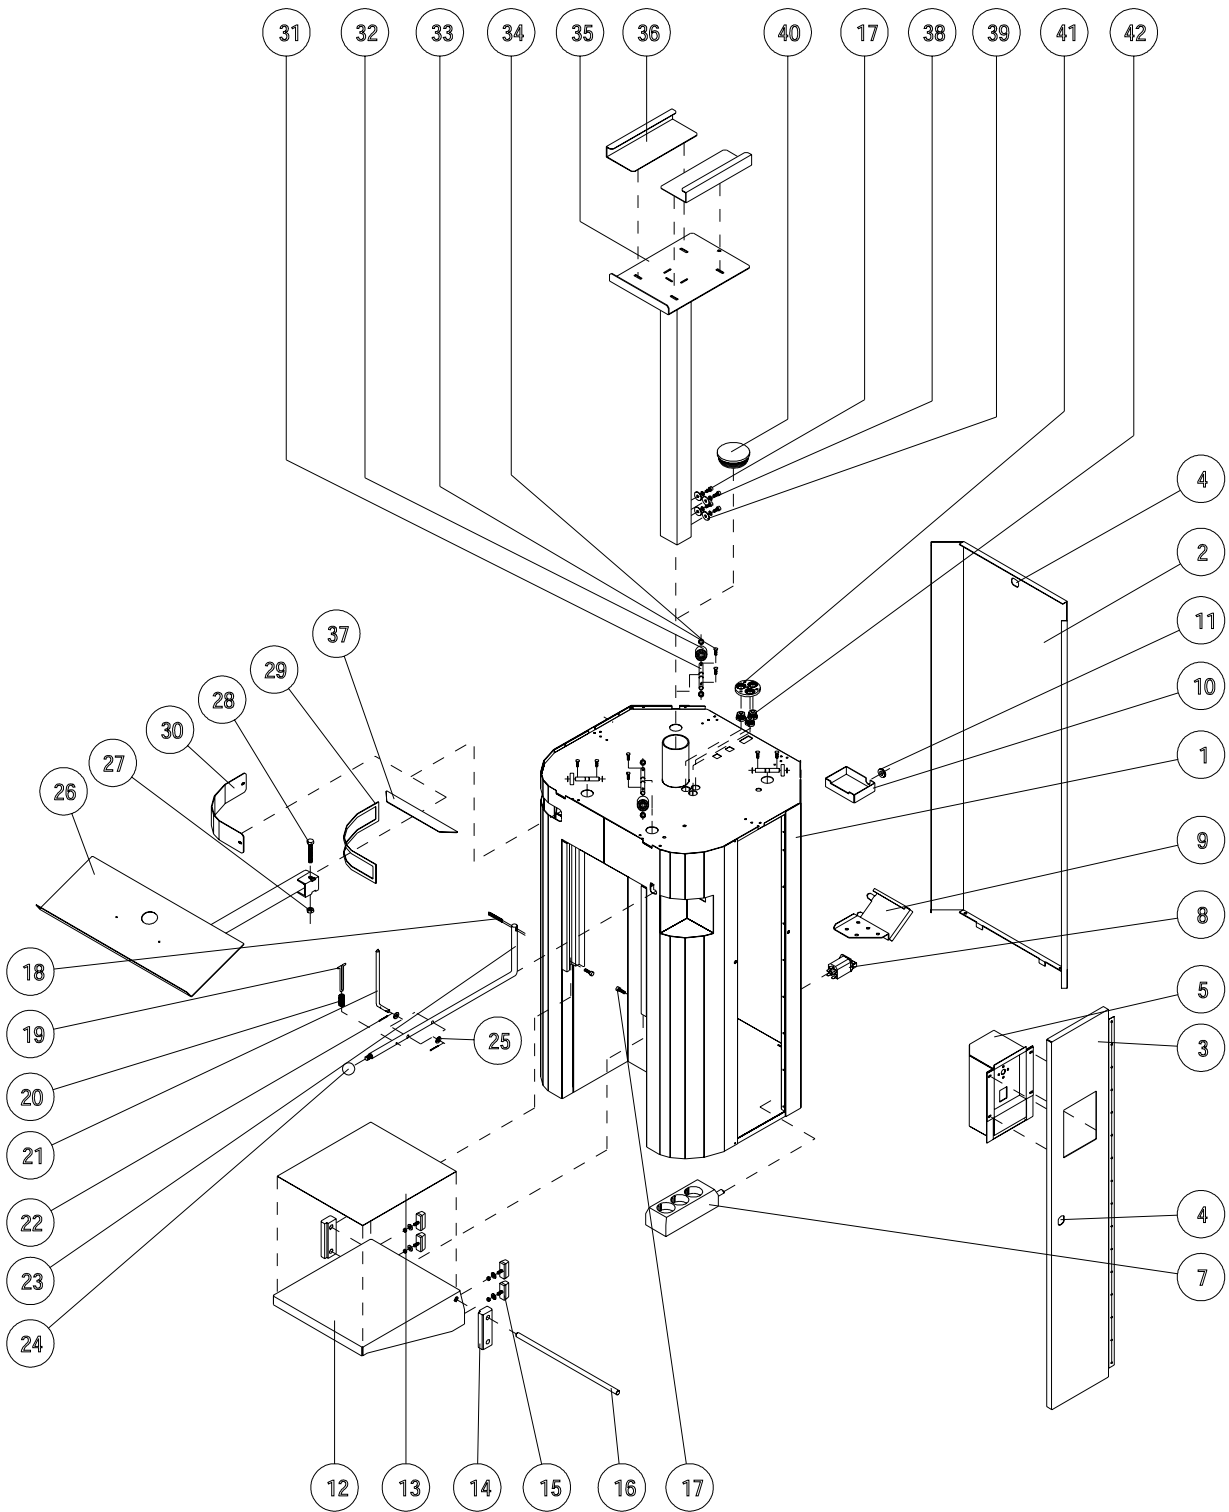

4010

**FRAME ASSY,HM/BM-F
HARBIL/BLENDORAMA MANUAL FLOOR**

ITEM	PART NO	DESCRIPTION	PAGE	PRICE
	1800575-SP	Monitor,beam,assy,Eurobase	(pos. 17,35,36 & 38)	69.26
	1803939-SP	Keyb,assy,support	(pos. 26-28)	62.93
	1803942-SP	Mon-Keyb,support,assy,Eurobase	(pos. 17,26-28,35,36 & 38)	143.20
	1860435-SP	Brush,cont,set(3),Euro2	(pos. 42(3x))	46.23
	1175210-SP	Fuse,6.3 Amp,set, 10pcs	(10x)	14.48
4	1111051-SP	Locker,5 parts		26.81
8	1170090-SP	Net-entry,machine,connect.fuse		13.69
27	1850261-SP	NutM8,nyloc,hex,din985,set10pc		4.90
32	1860091-SP	Bearing,ball,6200 ZZ		13.13
22	A-R0115-SP	Pin split 1/16,set 100pcs	(pos 22 (100x))	24.17
9	1801860-SP	Support, printer,SLP EZ30	(pos 9 & Nut M5 Nylon (5x))	15.58