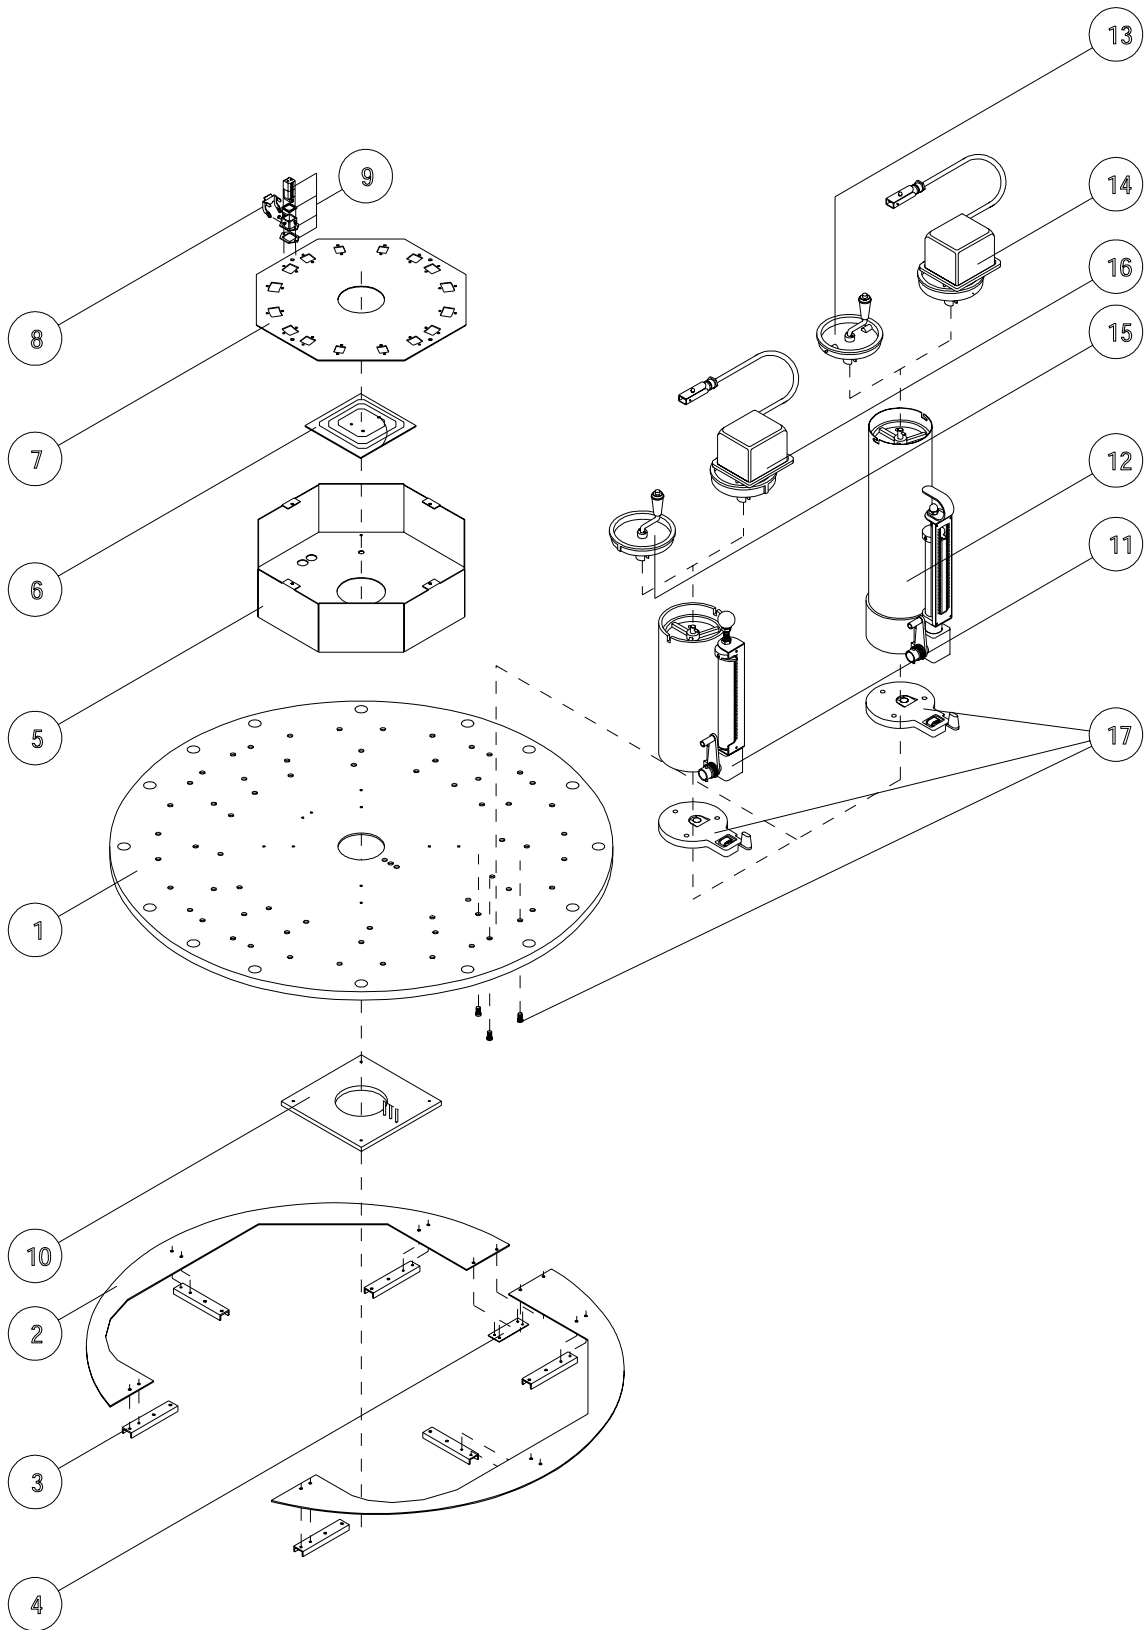

**CANISTER ASSY,56P/PD,BM-F
HARBIL/BLENDORAMA MANUAL FLOOR**

ITEM	PART NO	DESCRIPTION	PAGE	PRICE
	A-03305-SP	Stirrer,plast,53P/56P,set,5pcs	(pos. 2-5(5x))	19.80
	A-03534B-SP	Nozzle,out,f3/16"53P,set,10pcs	(pos. 24 & 25(10x))	12.53
	A-03541B-SP	Nozzle,arm,seal,bl.,set,10pcs	(pos. 31 & 32(10x))	9.69
13	A-03314-SP	washer.hold.dow.d.can 25 pcs	(pos 13 (25x))	23.77
	A-03380-SP	Nozzle,wiper,set,21P/53P,25pcs	(pos. 32(25x))	13.75
	A-03755-SP	Solid,piston,set,21/22PD,10pcs	(pos. 33(10x))	50.39
	A-03947-SP	Pin,gauge,red,silver,set,10pcs	(pos. 34(10x))	44.06
	A-00011B-SP	Pin,gauge,black,set,10pcs	(pos. 36(10x))	38.25
	A-03946-SP	Piston,outer,53PD,set,10pcs	(pos. 40(10x))	38.25
	A-00011R-SP	Pin,gauge,red,gold,10pcs	(pos. 48(10x))	38.25
	A-03674-SP	Solid,piston,out,53P,set,10pcs	(pos. 53(10x))	38.25
4	A-00311-SP	Stirrer,guide,bush, 22PC/22PD		13.65
54	A-03532B-SP	Piston,sniff,back,black,10pcs		12.69
26	A-03536B-SP	Lever,valve,black		2.48
7	A-03543-SP	Insert,canister,valve,10pcs		12.53
23	A-03582B-SP	Valve,3/16		20.05
47	A-03708-SP	Piston,set,53P/200P,10pcs		50.90
39	A-03766-SP	Nut,outer,piston,53PD		3.05
10	A-07111-SP	Gear Double canister drive		4.96
12	A-07112-SP	Gear.double.canister.idler25pc	(pos 12 (25x))	24.68
6	A-07161-SP	Canister,bare,forext,gears,56P		70.28
29	A-08488-SP	Spring,valve return,set,10pcs		21.32
17	A-B007-SP	O-RING,BS007,holdsleeve,set 10	(pos 17 (10x))	11.88
5	A-B010-SP	O-Ring,BS010,set,25pcs	(pos 5 (25x))	12.12
24	A-B011-SP	O-ring,BS011, 25pcs	(pos 24 (25x))	12.12
27	A-B015-SP	O-ring,BS015,set,25pcs	(pos 27 (25x))	12.12
22	A-BS122-SP	O-ring,BS122,(valve/set 10pcs	(pos 22 (10x))	12.20
2	A-R0115-SP	Pin split 1/16,set 100pcs	(pos 2 (100x))	24.17
30	A-R0138-SP	S/Tap-6x5/8",pan.h.slt 25 pcs	(pos 30 (25x))	20.30
14	A-R0228-SP	S-Tap.6x1/2"CSK.headS/S 25pcs	(pos 14 (25x))	18.36
11	A-R0622-SP	Pin.split1.6x38mmS/S304.25 pcs	(pos 11 (25x))	20.30
52	A-03670-SP	Seal,Nut,industrial 53P,10pcs	(pos 52 (10x))	41.00
28	A-R0329-SP	M/T 4x8mm,panhead,XR,NP.set50x	(pos 28 (50x))	23.46

4060