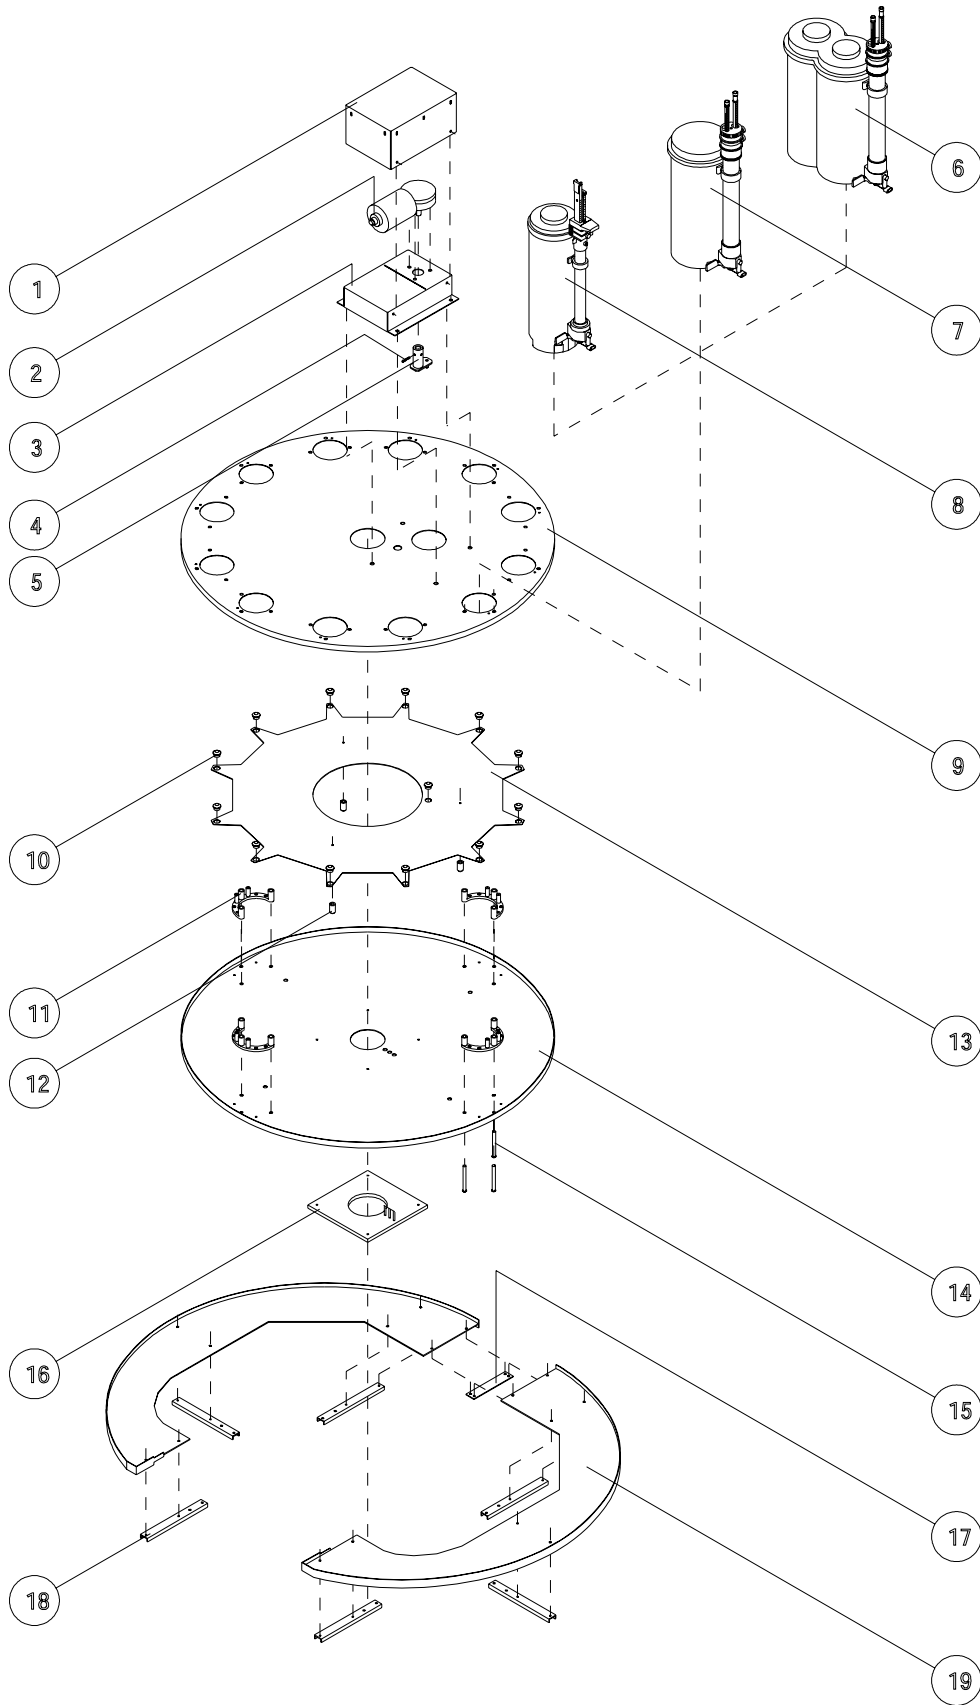

4050

**SUBFRAME ASSY'S,BM-F
HARBIL/BLENDORAMA MANUAL FLOOR**

ITEM	PART NO	DESCRIPTION	PAGE	PRICE
	1803512X-SP	Crank,assy,BM-Eurobase		37.74
7	A-08258S-SP	Pump,can.SS.w/o.gauge-lid,53PD	4052	193.29
	A-07255-SP	Bush,drive,plate,22P,set,25pcs		13.06
5	1803512-SP	Crank,assy,BA-b/f		63.95
	1803682-SP	Plate,agitation,17 can. [53]		98.84
	1803705-SP	Plate,agitation,16 canisters [		97.82
	1803744-SP	Plate,agitation,14 can. [53 &		95.88
13	1803750-SP	Plate,agitation,12 can. [53 &		93.94
3	1804693-SP	Bracket,motor,BM		57.63
	1805253-SP	Plate,agitation,18 can,53SSt		99.25
2	1860062-SP	Motor,geared DC,403.855,BT/HA		119.14
7	A-08256BD-SP	53P,black canister, clear lid	4052	164.73
15	A-R0026-SP	M/T,1/4BSWX1.1/2"CSK.XR 25 pcs	(pos 15 (25x))	19.89
11	A-07506-SP	Spacer Turntable set 25 pcs	(pos 11 (25x))	12.24
4	1152040-SP	Pin,dowel,nra f3x19,8 set25pcs	(pos 4 (25x))	6.73
6	A-08257BD-SP	56P,black canister,clear,lid	(see page 4053)	184.11
7	A-08258BD-SP	53PD,BLACK,CANISTER,CLEAR,LID	(see page 4052)	159.83
8	A-08292D-SP	22PD,Black canister,clear lid	(see page 4051)	154.73