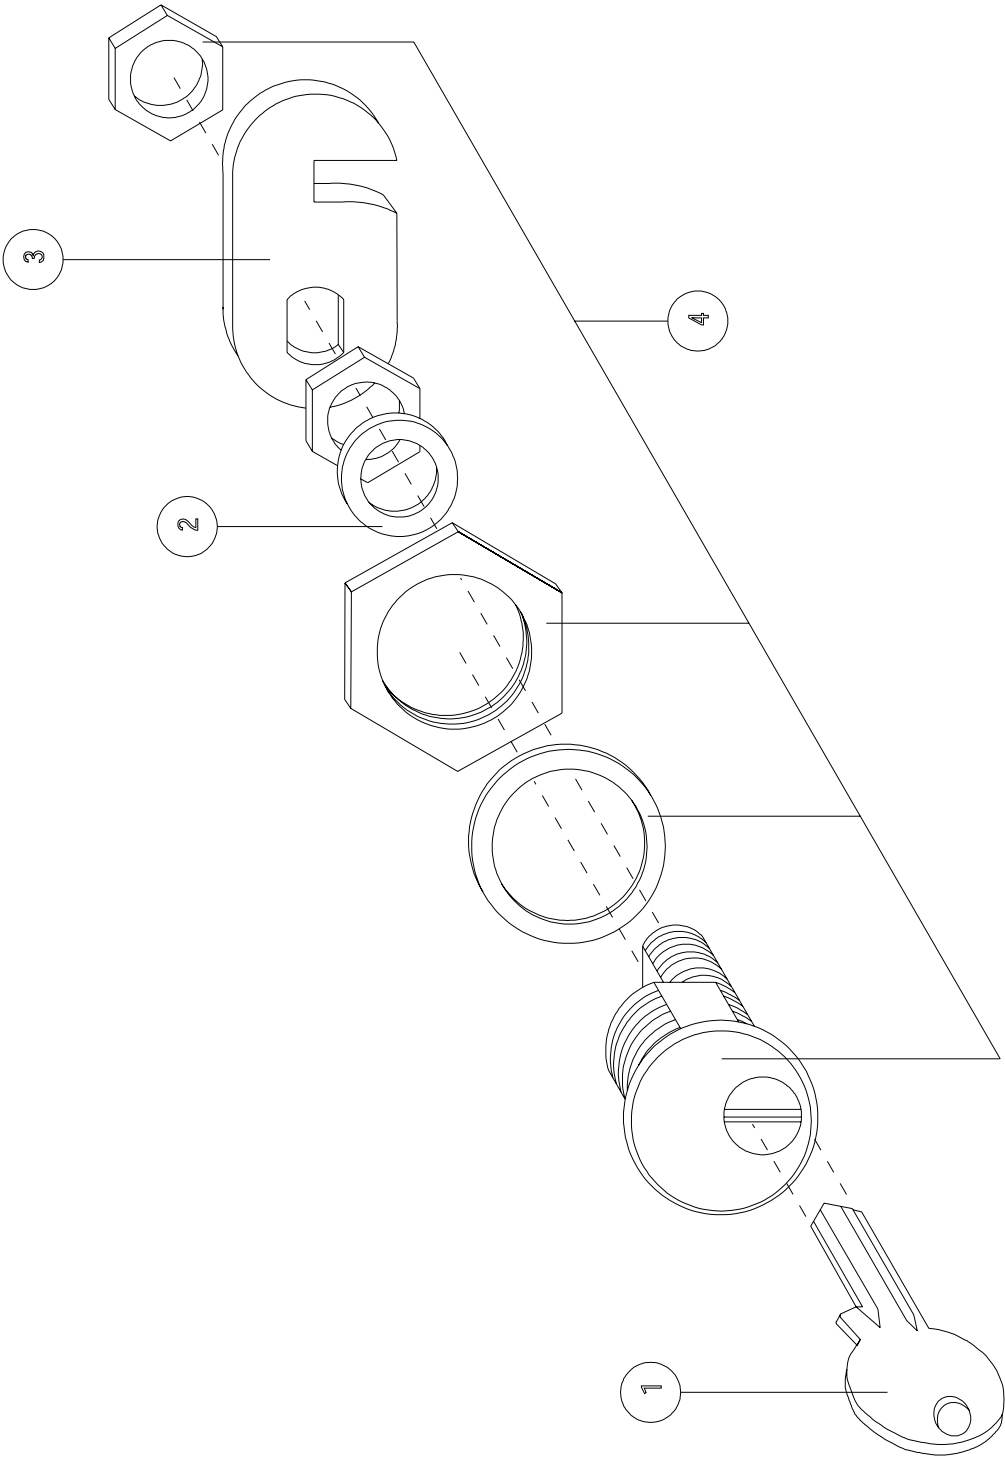

4011

**LOCK SIDE-/BACKPANEL, HM/BM-F
HARBIL/BLENDORAMA MANUAL FLOOR**

ITEM	PART NO	DESCRIPTION	PAGE	PRICE
4	1111051-SP	Locker,5 parts		26.81
1	1111040-SP	Key,front&side door (upto3-93)		8.67