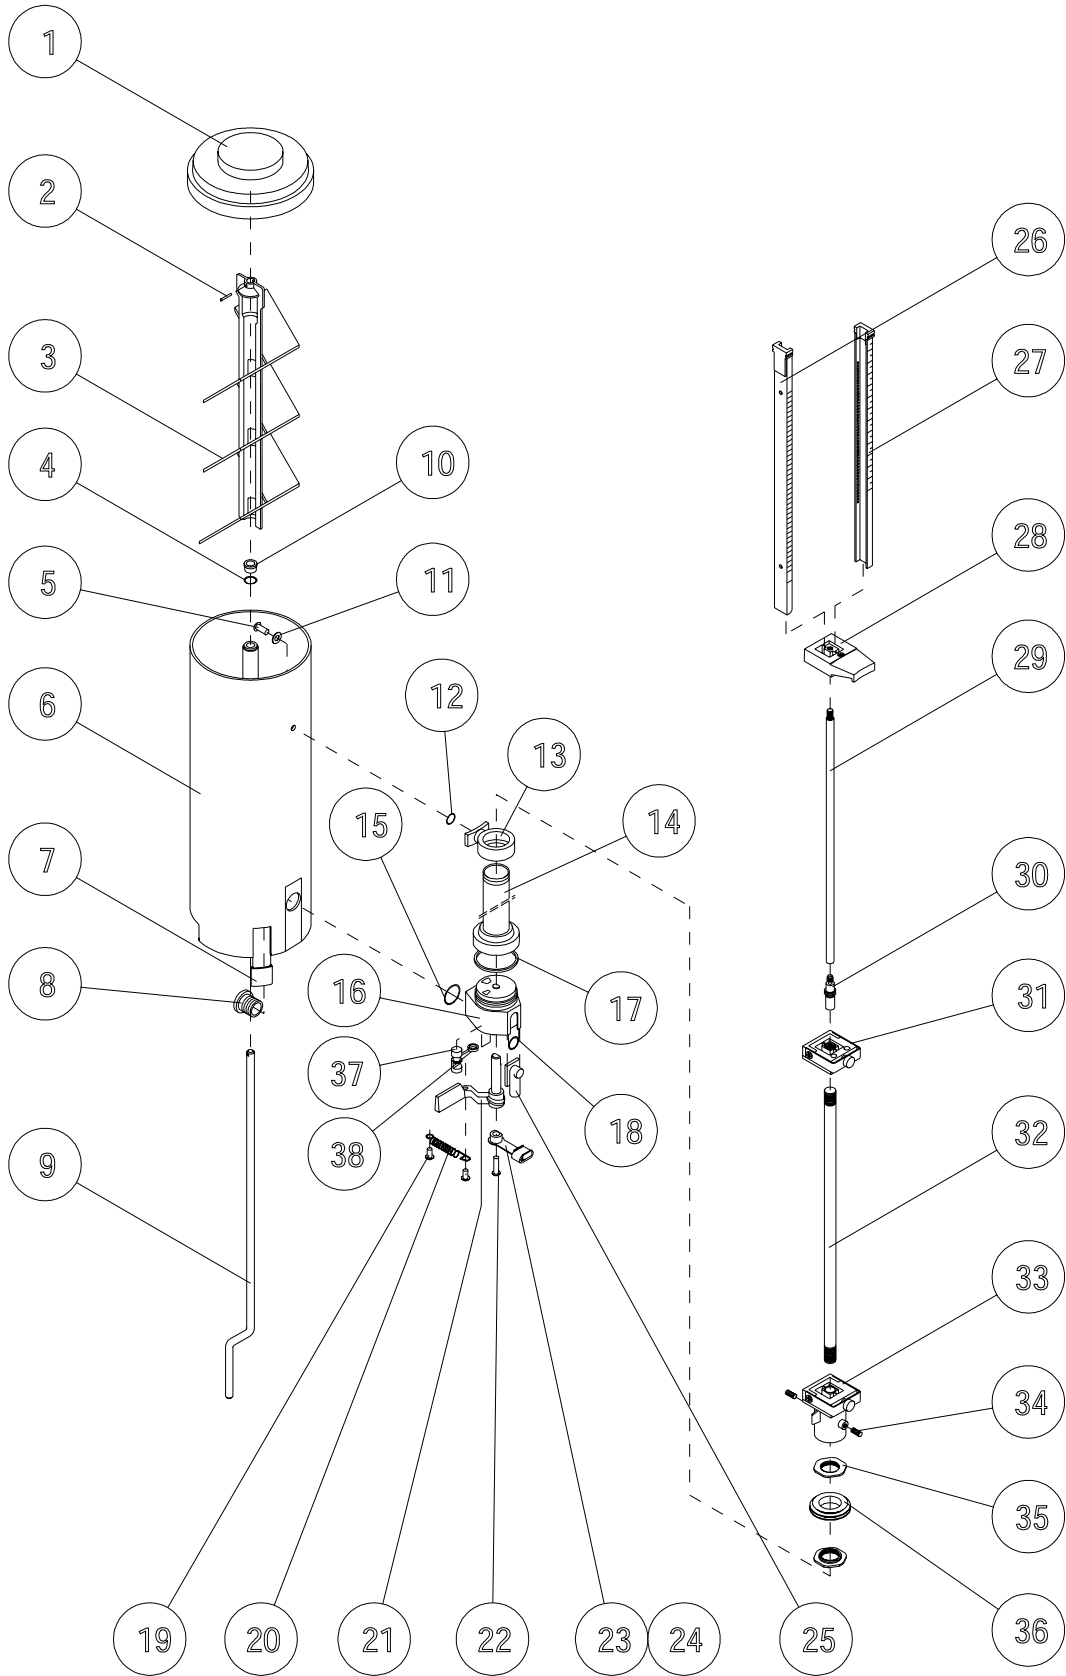

4051

**CANISTER ASSY,22PD,BM-F
HARBIL/BLENDORAMA MANUAL FLOOR**

ITEM	PART NO	DESCRIPTION	PAGE	PRICE
	A-03541B-SP	Nozzle,arm,seal,bl.,set,10pcs	(pos. 23(10x))	9.69
	A-03535B-SP	Nozzle,out,f1/8",21P,set,10pcs	(pos. 25(10x))	12.53
	A-03755-SP	Solid,piston,set,21/22PD,10pcs	(pos. 30(10x))	50.39
	A-03758-SP	Piston,set,outer,21/22P,10pcs	(pos. 36(10x))	23.14
	A-03380-SP	Nozzle,wiper,set,21P/53P,25pcs	(pos. 24(25x))	13.75
	A-07165-SP	Blade,stir.,22PC/22PD,set,5pcs	(pos. 2-4 & 10(5x))	18.58
10	A-00311-SP	Stirrer,guide,bush, 22PC/22PD		13.65
37	A-03532B-SP	Piston,sniff,back,black,10pcs		12.69
21	A-03536B-SP	Lever,valve,black		2.48
8	A-03543-SP	Insert,canister,valve,10pcs		12.53
35	A-03766-SP	Nut,outer,piston,53PD		3.05
33	A-03841-SP	Cap,end,Assy.7/8		6.32
28	A-03843-SP	Handle,shaft,assy,/22PD		17.41
14	A-07133-SP	Cyl.reducer,Assy.7/8		35.80
1	A-07806B-SP	Lid,black,assy,22PC/22PD		12.27
	A-07806C-SP	Lid,clear,22P		12.27
20	A-08488-SP	Spring,valve return,set,10pcs		21.32
12	A-B007-SP	O-RING,BS007,holdsleeve,set 10	(pos 12 (10x))	11.88
4	A-B010-SP	O-Ring,BS010,set,25pcs	(pos 4 (25x))	12.12
18	A-B011-SP	O-ring,BS011, 25pcs	(pos 18 (25x))	12.12
15	A-B015-SP	O-ring,BS015,set,25pcs	(pos 15 (25x))	12.12
17	A-BS122-SP	O-ring,BS122,(valve/set 10pcs	(pos 17 (10x))	12.20
2	A-R0115-SP	Pin split 1/16,set 100pcs	(pos 2 (100x))	24.17
22	A-R0138-SP	S/Tap-6x5/8",pan.h.slt 25 pcs	(pos 22 (25x))	20.30
19	A-R0329-SP	M/T 4x8mm,panhead,XR,NP.set50x	(pos 19 (50x))	23.46