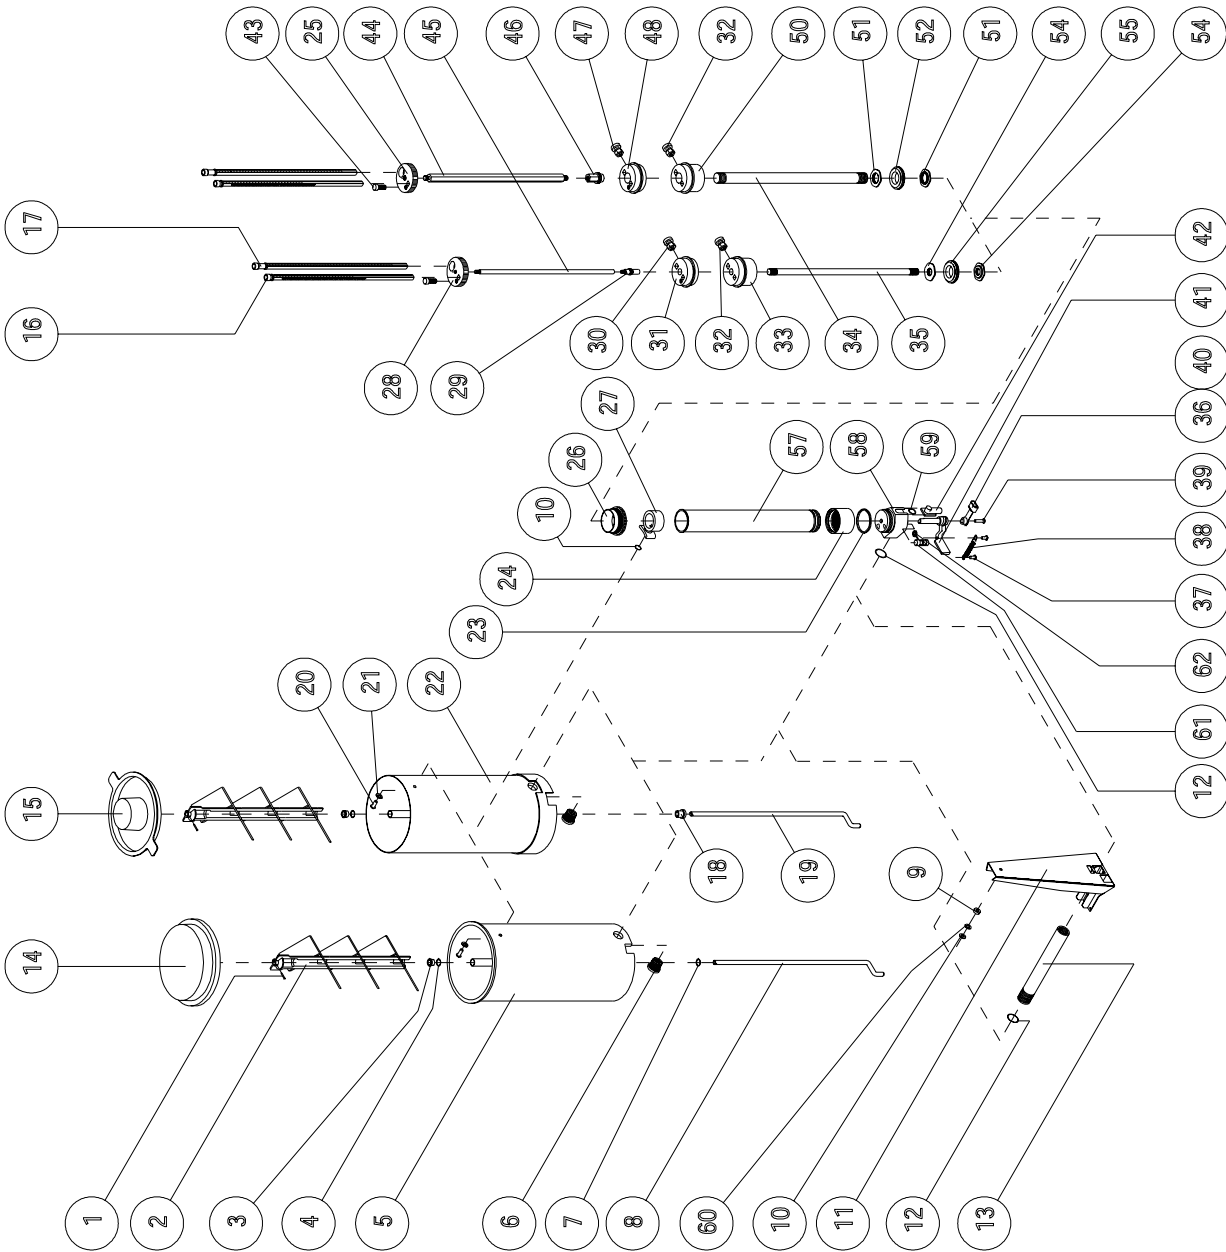

**CANISTER ASSY,53P/PD,BM-F
HARBIL/BLENDORAMA MANUAL FLOOR**

ITEM	PART NO	DESCRIPTION	PAGE	PRICE
	A-03305-SP	Stirrer,plast,53P/56P,set,5pcs	(pos. 1-4(4x))	19.80
	A-03541B-SP	Nozzle,arm,seal,bl.,set,10pcs	(pos. 36 & 40(10x))	9.69
	A-03534B-SP	Nozzle,out,f3/16"53P,set,10pcs	(pos. 42 & 59(10x))	12.53
	A-03947-SP	Pin,gauge,red,silver,set,10pcs	(pos. 30(10x))	44.06
	A-00011B-SP	Pin,gauge,black,set,10pcs	(pos. 32(10x))	38.25
	A-00011R-SP	Pin,gauge,red,gold,10pcs	(pos. 47(10x))	38.25
	A-03755-SP	Solid,piston,set,21/22PD,10pcs	(pos. 29(10x))	50.39
	A-03708-SP	Piston,set,53P/200P,10pcs	(pos. 46(10x))	50.90
	A-03674-SP	Solid,piston,out,53P,set,10pcs	(pos. 52(10x))	38.25
	A-03946-SP	Piston,outer,53PD,set,10pcs	(pos. 55(10))	38.25
	A-03380-SP	Nozzle,wiper,set,21P/53P,25pcs	(pos. 40(10x))	13.75
	1800294-SP	Tube,canister,BM,set,2pcs	(pos. 12 & 13(2x))	34.88
	A-08258S-SP	Pump,can.SS.w/o.gauge-lid,53PD	(pos. 18-48,50-52,54-55 & 57-62)	193.29
14	A-00303B-SP	Lid,black,electrical,53P		12.94
	A-00303C-SP	Lid,clear,electrical,53P		13.13
3	A-00311-SP	Stirrer,guide,bush, 22PC/22PD		13.65
61	A-03532B-SP	Piston,sniff,back,black,10pcs		12.69
41	A-03536B-SP	Lever,valve,black		2.48
6	A-03543-SP	Insert,canister,valve,10pcs		12.53
58	A-03582B-SP	Valve,3/16		20.05
54	A-03766-SP	Nut,outer,piston,53PD		3.05
8	A-07460-SP	Shaft,stirrer,304Ss,53P		6.32
15	A-07776-SP	Lid,2.5L,polythene		12.17
38	A-08488-SP	Spring,valve return,set,10pcs		21.32
10	A-B007-SP	O-RING,BS007,holdsleeve,set 10	(pos 10 (10x))	11.88
4	A-B010-SP	O-Ring,BS010,set,25pcs	(pos 4 (25x))	12.12
59	A-B011-SP	O-ring,BS011, 25pcs	(pos 59 (25x))	12.12
12	A-B015-SP	O-ring,BS015,set,25pcs	(pos 12 (25x))	12.12
23	A-BS122-SP	O-ring,BS122,(valve/set 10pcs	(pos 23 (10x))	12.20
1	A-R0115-SP	Pin split 1/16,set 100pcs	(pos 1 (100x))	24.17
39	A-R0138-SP	S/Tap-6x5/8",pan.h.slt 25 pcs	(pos 39 (25x))	20.30
20	1850099-SP	screw M4x16 DIN912 set 100pcs	(pos 20 (100x))	38.76
21	1850110-SP	washer M4 DIN125A set 100 pcs	(pos 21 (100x))	21.42
51	A-03670-SP	Seal,Nut,industrial 53P,10pcs	(pos 51 (10x))	41.00
5	A-08410WK-SP	Canister bare incl housing.53P		29.58
37	A-R0329-SP	M/T 4x8mm,panhead,XR,NP.set50x	(pos 37 (50x))	23.46