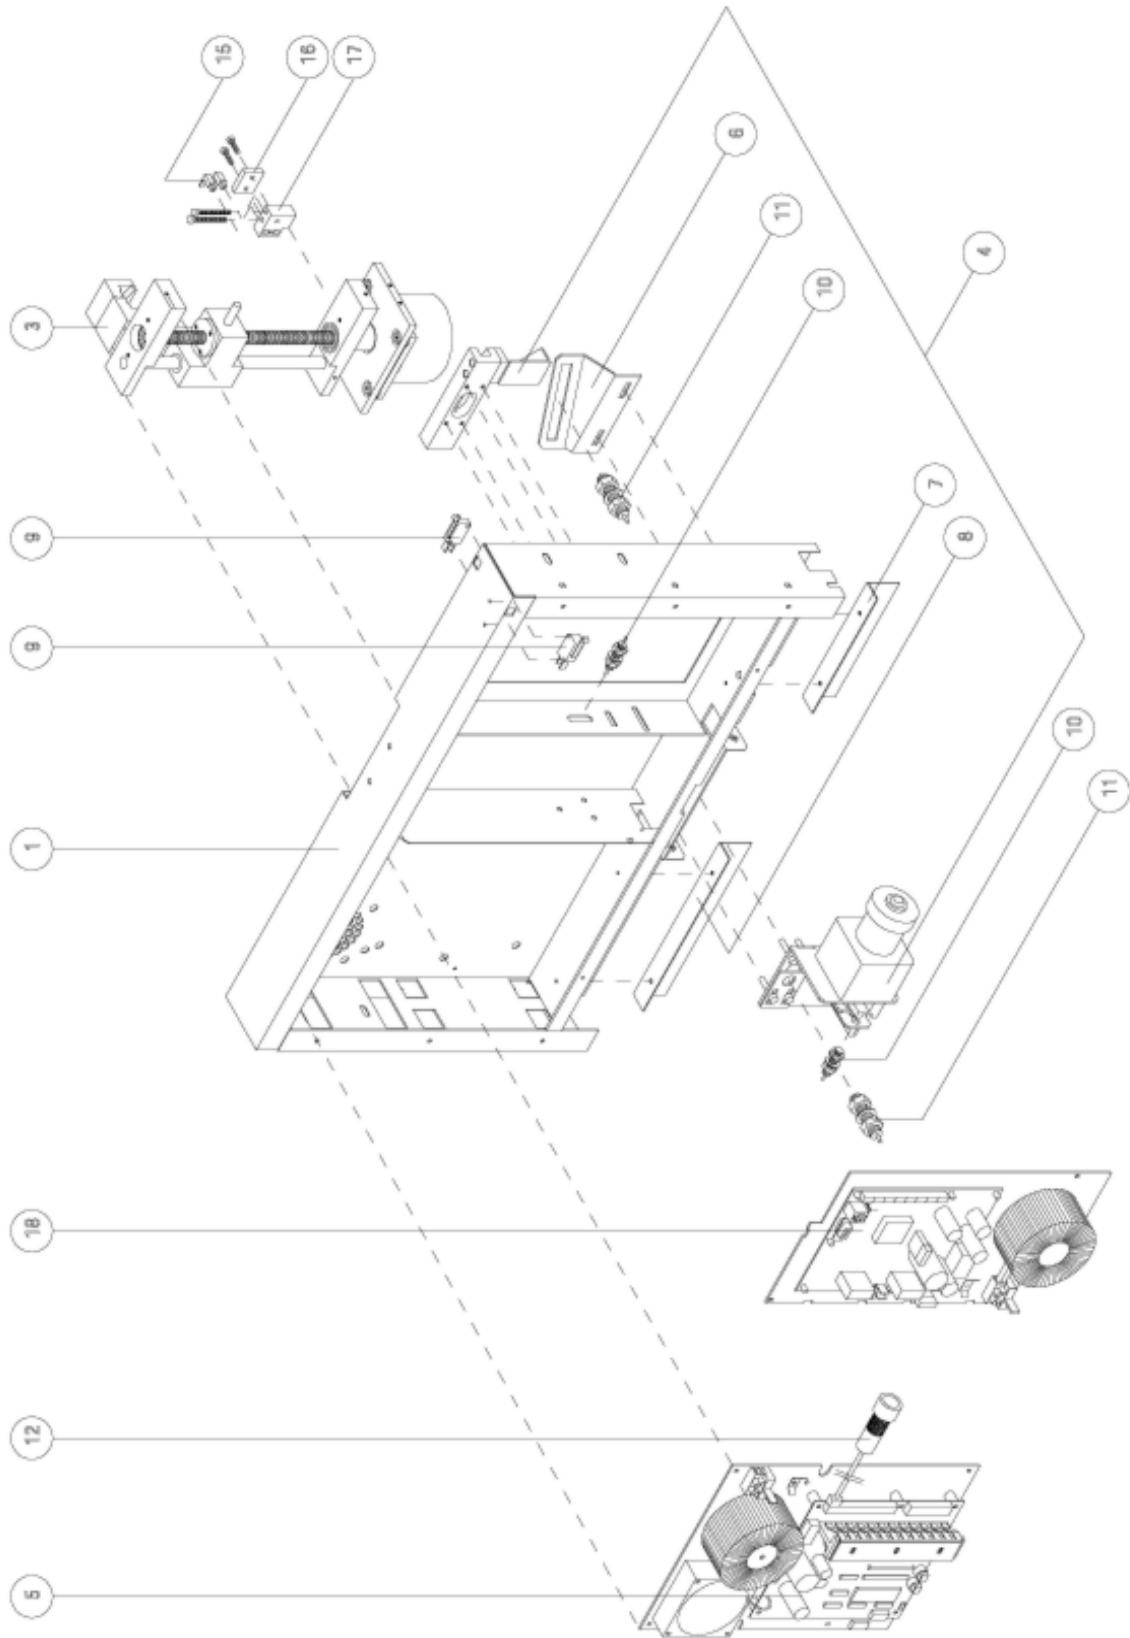

<i>ITEM</i>	<i>PART NUMBER</i>	<i>DESCRIPTION</i>	<i>REMARKS</i>
08	1862312-SP	Controller,FM keyboard,P4	
12	1861232-SP	Bracket,flatscreen Plastic	
13	1809549-SP	LCD,Trident,Ha-ETm	
14	1862243-SP	Cable,signal,LCD,3.6Mtr,Trid	
15	1862244-SP	Powersuppley,LCD,w.3Mtr cable	
18	1861302-SP	LCD display LQ121S1DG11	
25	1861303-SP	PCI-Controller,Bayview52-LVDS	
27	1860841-SP	Backlight-inverter,LCD,TDK	
31	1860846-SP	CABLE,TFT,3MTR	
32	1806394-SP	Glass,protection,LCD,BT-combi	
	1860888-SP	LCD&Keyb,assy,HA/BT-combi(US)	after 01/04/02: pos. 5-15
	1860958-SP	Plate assy,mouse,HA	pos. 20-24

Page 2620 - Frame,assy,actuator&pow.box