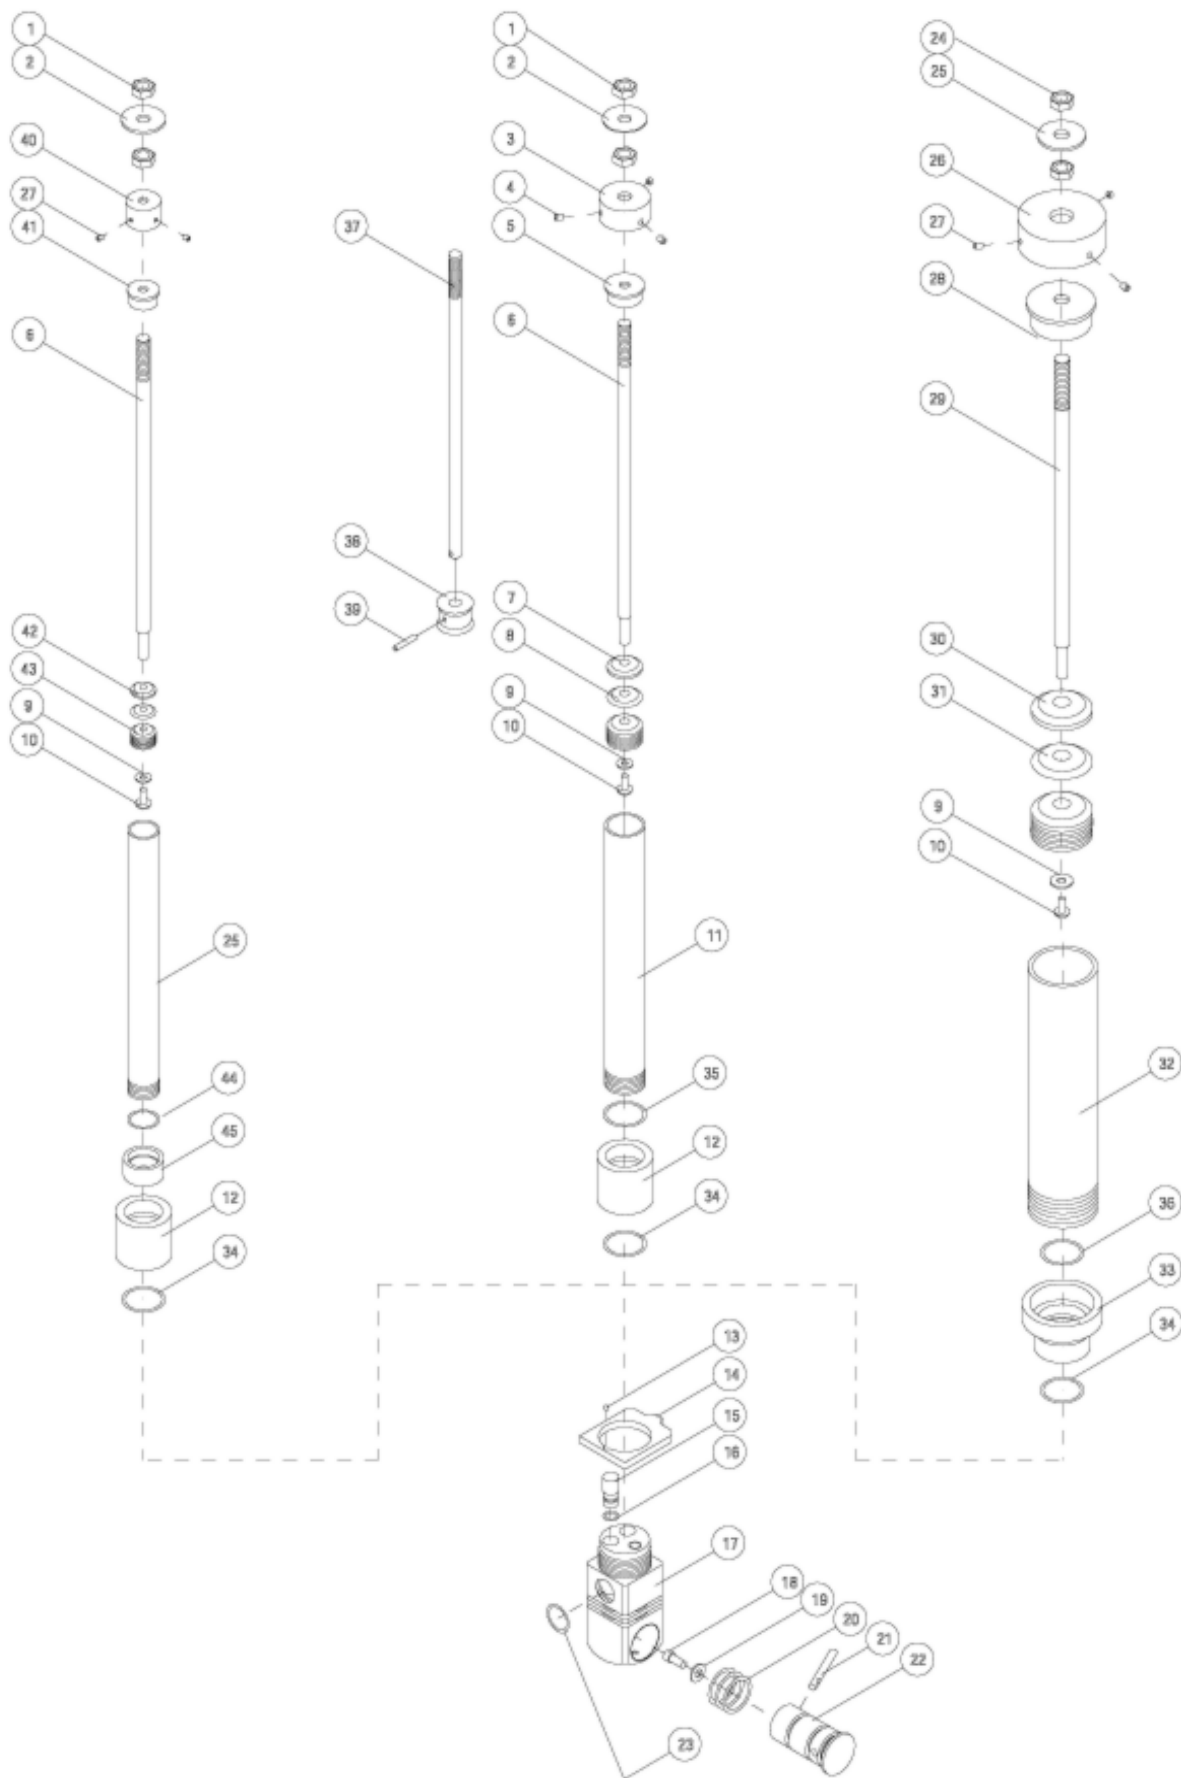

Page 2652 - Valve,assy,1/2/5-oz

ITEM	PART NUMBER	DESCRIPTION	REMARKS
01	400053-SP	Nut,hex,5/16-24,jam,c/z,100pcs	
02	1801517-SP	Disc,pump,2-oz,HA-s/m/l	
03	1002621-SP	Cap pump w/screws,FA80/192