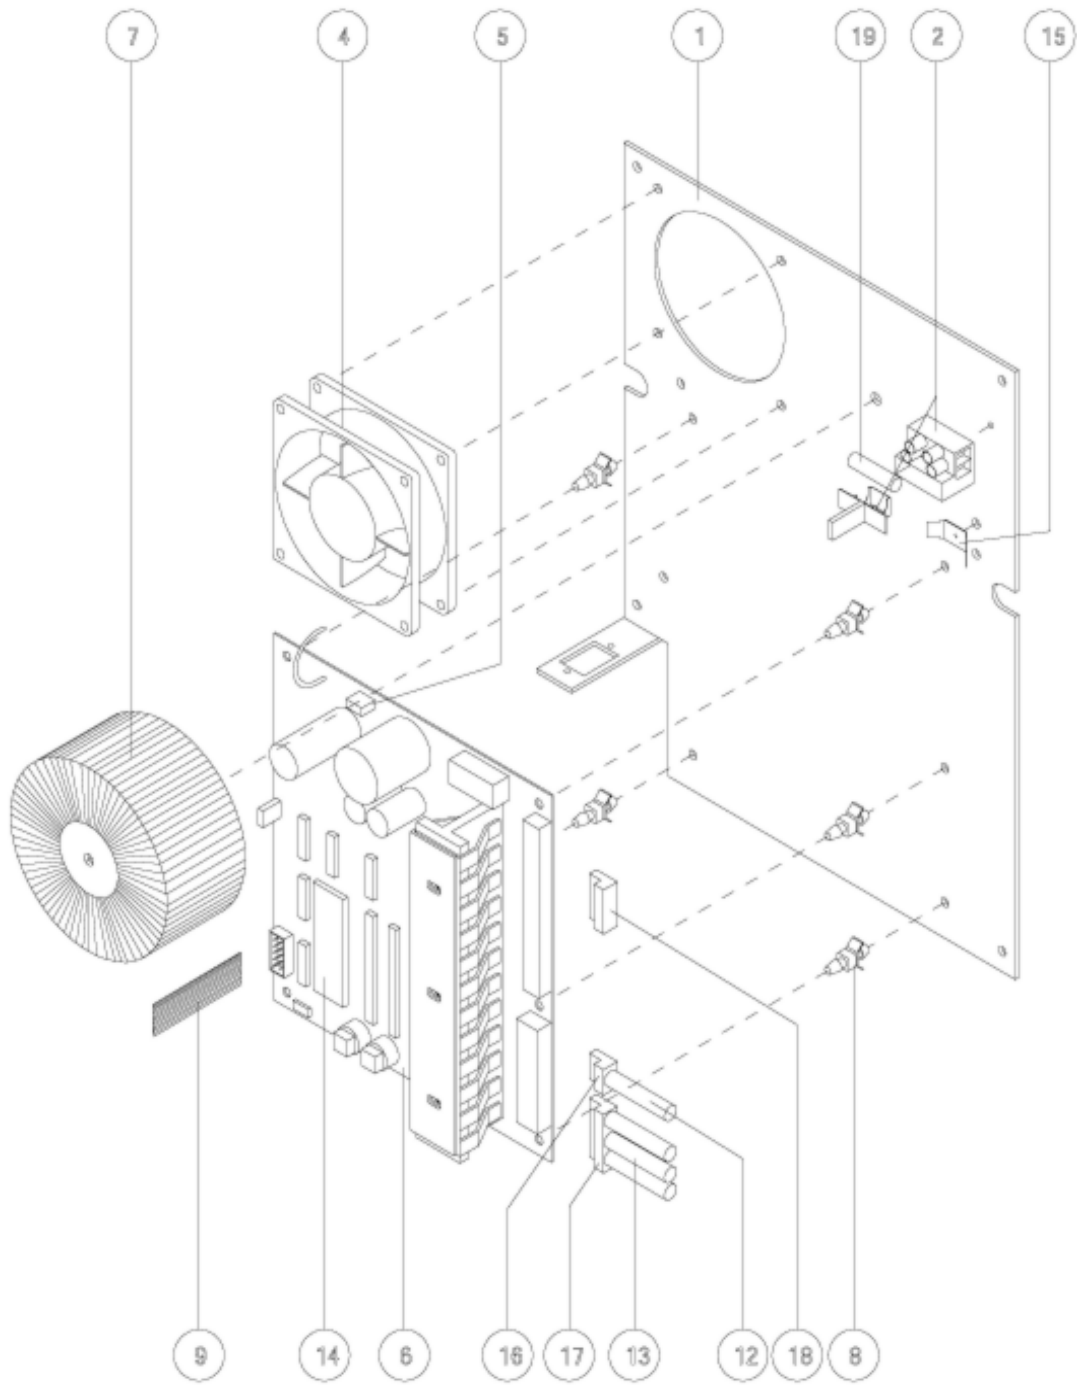

Page 2623 - Powerbox,assy

<i>ITEM</i>	<i>PART NUMBER</i>	<i>DESCRIPTION</i>	<i>REMARKS</i>
02	1860259-SP	Holder, fuse, 503S	
04	1172060-SP	Ventilator	
05	1172090-SP	Conn, 3-pin, ventilator/jumper	
06	1172112-SP	print, ser. powerunit, w/o proc.	
07	1172182-SP	Transformer, 220V(RKT.120.12.2)	
09	1272231-SP	Cable, computer, 5m, D9, male-fem	pos. 9 & cable(1860528)
14	1860903-SP	PROCESSOR, TMS, HABA_V30(> 11/00)	
19	1172160-SP	Fuse, 2 Amp, set, 10pcs	pos. 19(10x)
	1862187-SP	Tool, extractor. processor. HA/BT	
	1803672-SP	Power unit, assy, HA/BT	pos. 1-10, 14, 15 & 19
	1272118-SP	PCB, P.U., serial, w. HABA	pos. 6, 8(5x) & 14