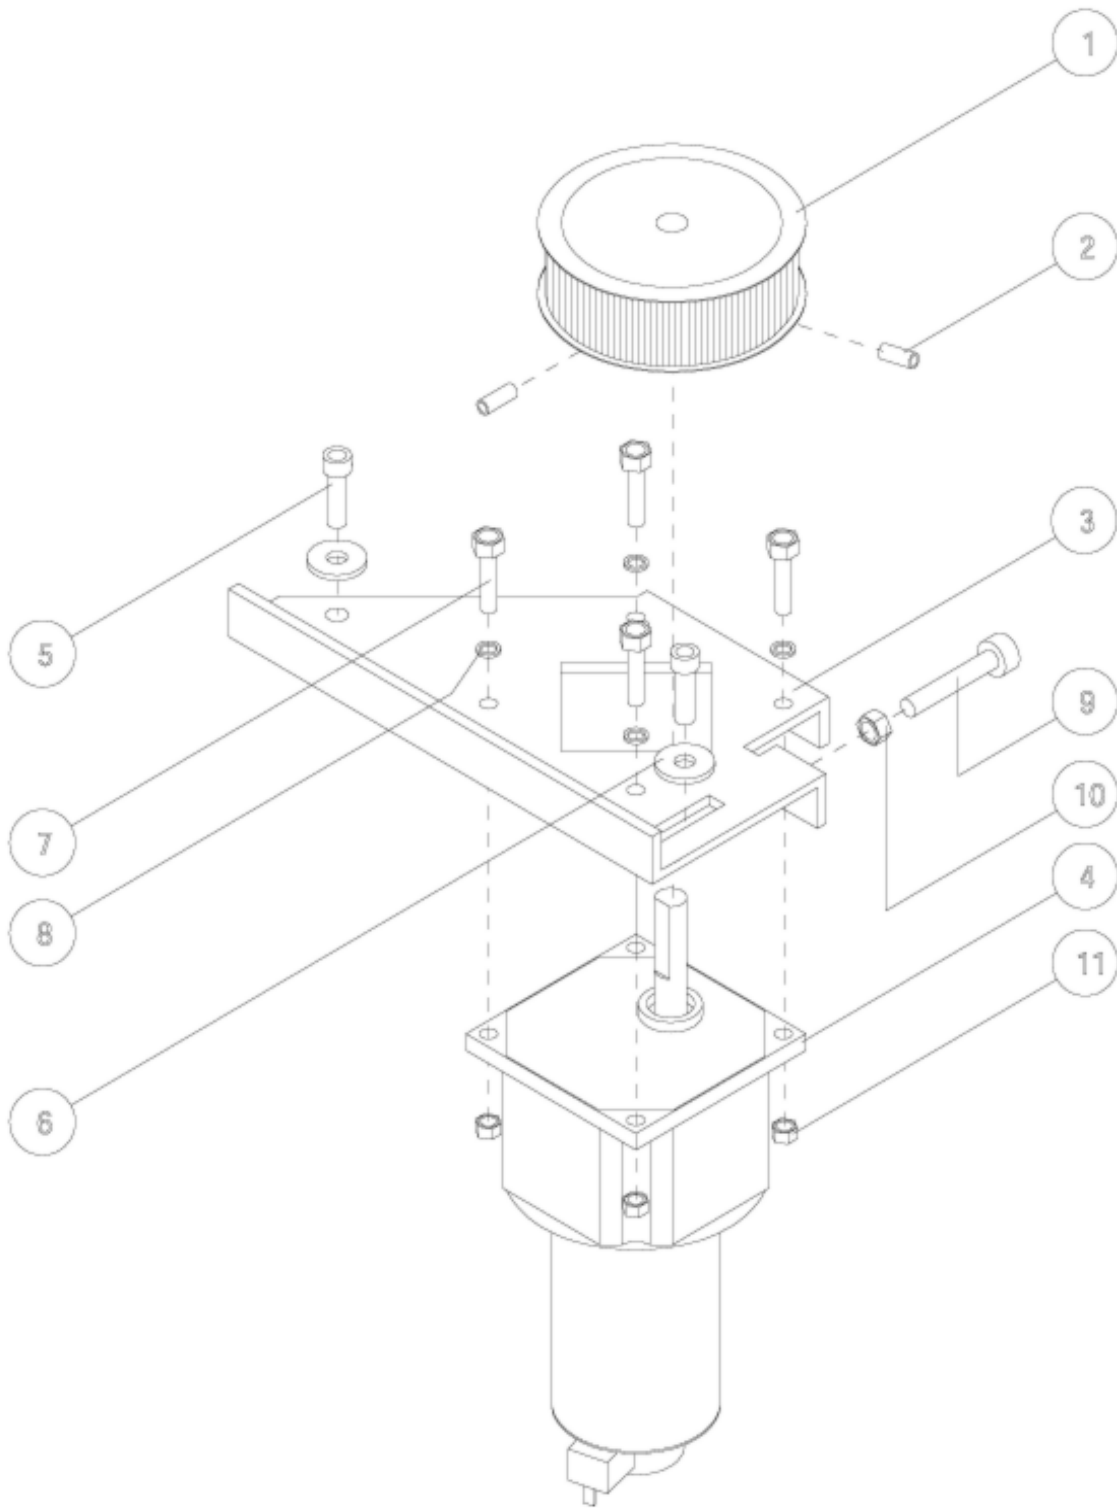

06	1850121-SP	Screw M4x12 so,hex,set 100 pcs	
11	1801206-SP	handle,valve,act.HA set 10pcs	
12	1362230-SP	O-ring,can,vit,15.88x2.62 10st	
13	1801193-SP	Stabilizer,pump-tube,HA	
15	4000053-SP	Nut,hex,5/16-24,jam,c/z,100pcs	
16	1801517-SP	Disc,pump,2-oz,HA-s/m/l	
20	4222100-SP	Piston rod,assy,2-oz,US	
21	4223110-SP	Piston,teflon,1-oz,US,set,3pcs	
	4223110X-SP	Piston,teflon,1-oz,US.set100pc	
22	4224110-SP	Spacer,piston,1-oz,US,set,4pcs	
23	4000052-SP	Washer,fiber,3/16x1/2 100pcs	
26	4228100-SP	Gasket,pumptube,1-oz,set,10pcs	
27	1801315-SP	Ring,adaptor,2-oz to 1-oz	
28	1801187-SP	Adaptor,pump-tube,2-oz,HA	
29	1860078-SP	O-ring,Set 10st,vit,31.47x1.78	
30	1002621-SP	Cap pump w/screws,FA80/192	
31	4000054-SP	Screw,set,#8-32x3/16,100pcs	
32	4225210-SP	Bushing,pump tube,2-oz,US	
33	4600388-SP	Piston rod,tetraf.2-oz,US.ASSY	pos.33,36,37
34	4224210-SP	Spacer,piston,2-oz,US,set,4pcs	
35	4223210-SP	Piston,teflon,2-oz,US,set,3pcs	
36	4600387-SP	Seal,tetrefluor,2-oz,US	
38	4221210-SP	Pump,tube,only,2-oz,US	
39	4228202-SP	Gasket,pumptube,2-oz,set,10pcs	
40	1362020-SP	Nut,piston rod,5-oz pump	
42	1362040-SP	Cap,pumptube,5-oz,US,FA192	
43	1362060-SP	Bushing,pumptube,5-oz,US,FA/HA	
44	1803413-SP	Piston rod,only,5-oz,HA-S/M	
45	4224511-SP	Spacer,piston,5-oz,US,set,4pcs	
46	4223510-SP	Piston,teflon,5-oz,US,set,4pcs	
	4223510X-SP	Piston,teflon,5-oz,set,100 pcs	
47	4225100-SP	Pump,tube,only,5-oz,US	
48	4228502-SP	Gasket,pumptube,5-oz,set,10pcs	
49	1801190-SP	Adaptor,pump-tube,5-oz,HA	

Page 2654 - Turntable,motor,unit