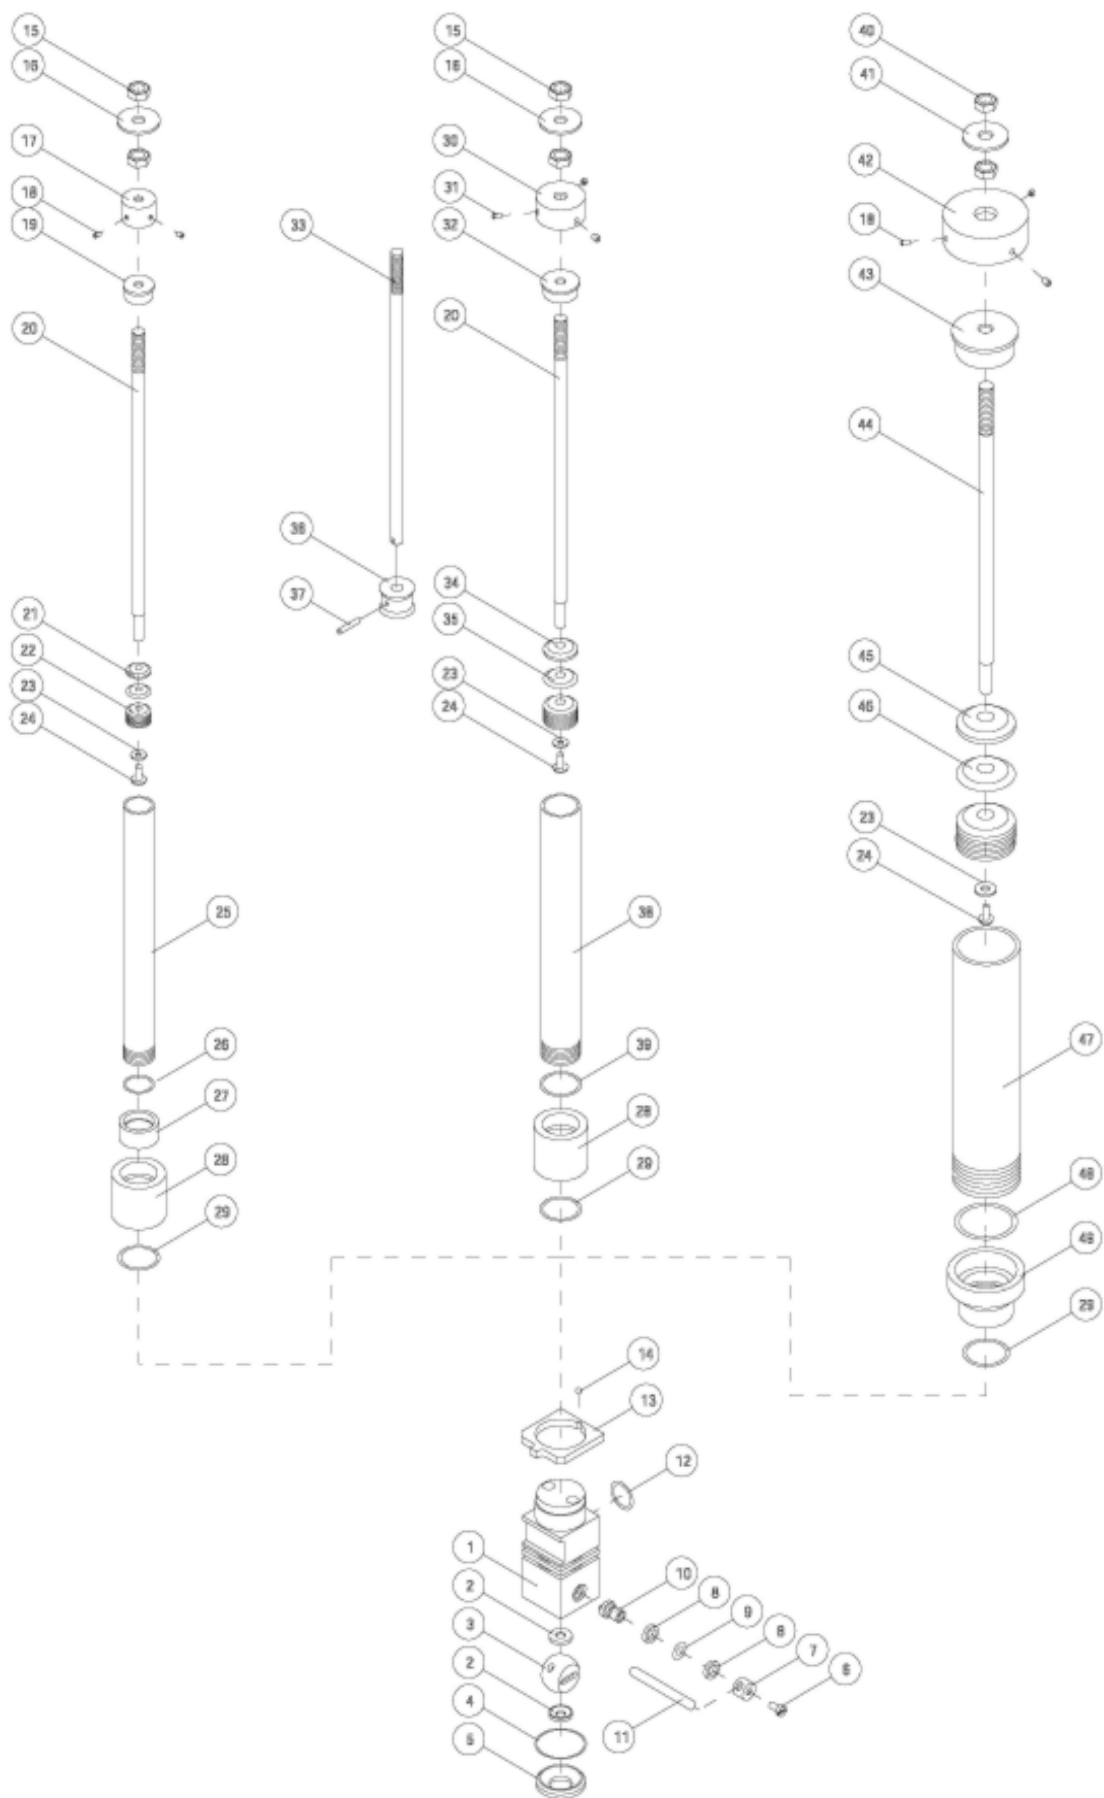

Page 2653 - Ballvalve,assy,1/2/5-oz

ITEM	PART NUMBER	DESCRIPTION	REMARKS
02	1806336-SP	Ring.ballvalve.2/5-oz,10 pcs	
04	1860916-SP	O-ring 30.5x1 ballvalve 10 pcs	
05	1806337-SP	Nozzle ballvalve 2/5-oz 10 pcs