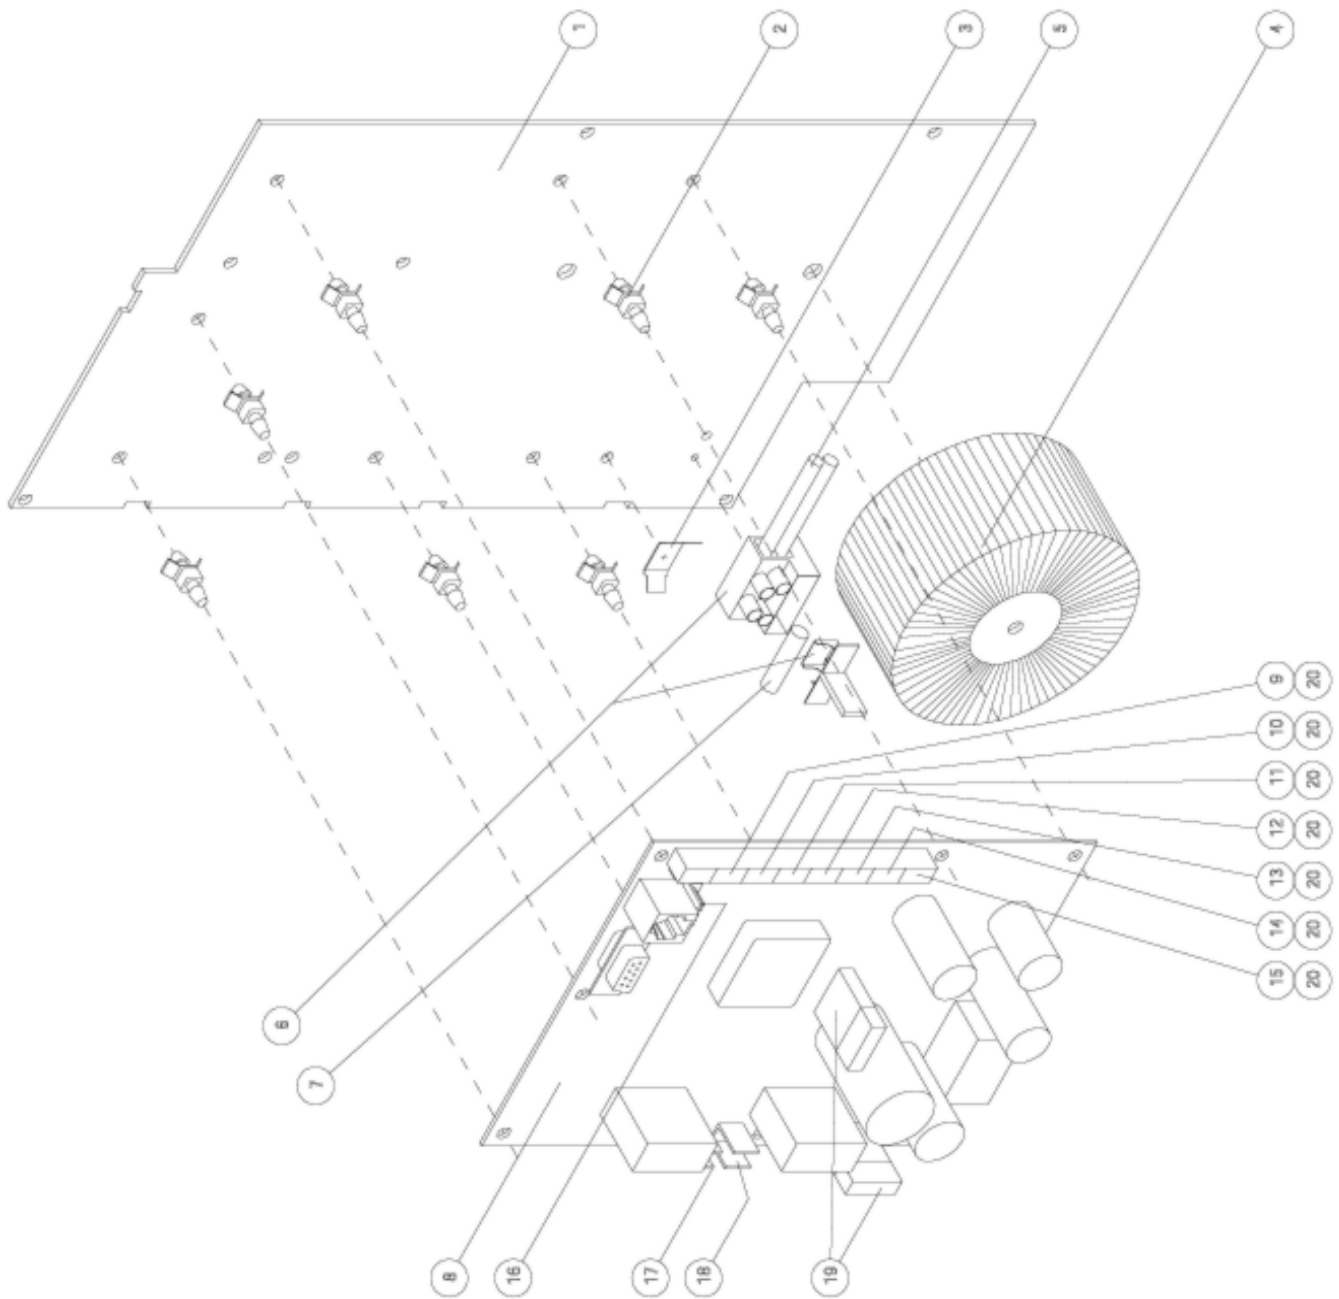

Page 2624 - Option unit,el,cant&punch

<i>ITEM</i>	<i>PART NUMBER</i>	<i>DESCRIPTION</i>	<i>REMARKS</i>
04	1860344-SP	Transformer,225VA,2x18V,220V	
06	1860259-SP	Holder,fuse,503S	
07	1860745-SP	Fuse,3. 15A,T,autom.,set,10pcs	pos.7(10x)
08	1860454-SP	Print,optie-unit,HA-s/m/l	
16	1860861-SP	Cable,data,HA	
19	1860343-SP	Fuse,5A,autom.,S-35a,set,10pcs	pos.19(10x)
	1862187-SP	Tool.extractor.processor.HA/BT	
	1803933-SP	Option-unit,assy,HA-s/m/l+eprom	pos. 1,2,4,6,7 & 8