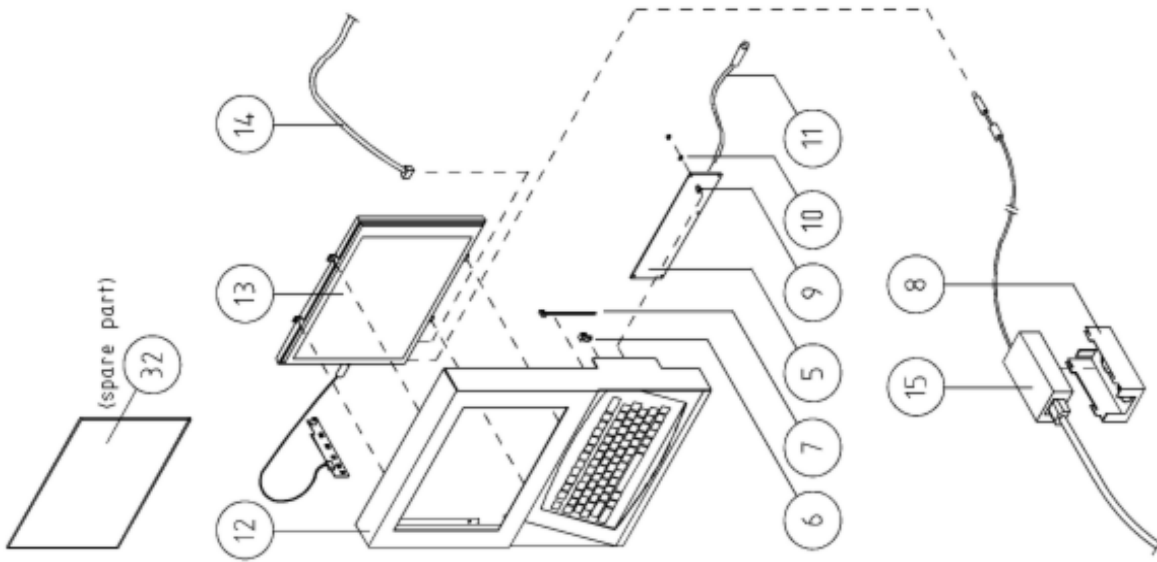

Page 2615 - Door,assy,upper,LCD

NEW ASSEMBLY
(AFTER 1 MARCH 2002)