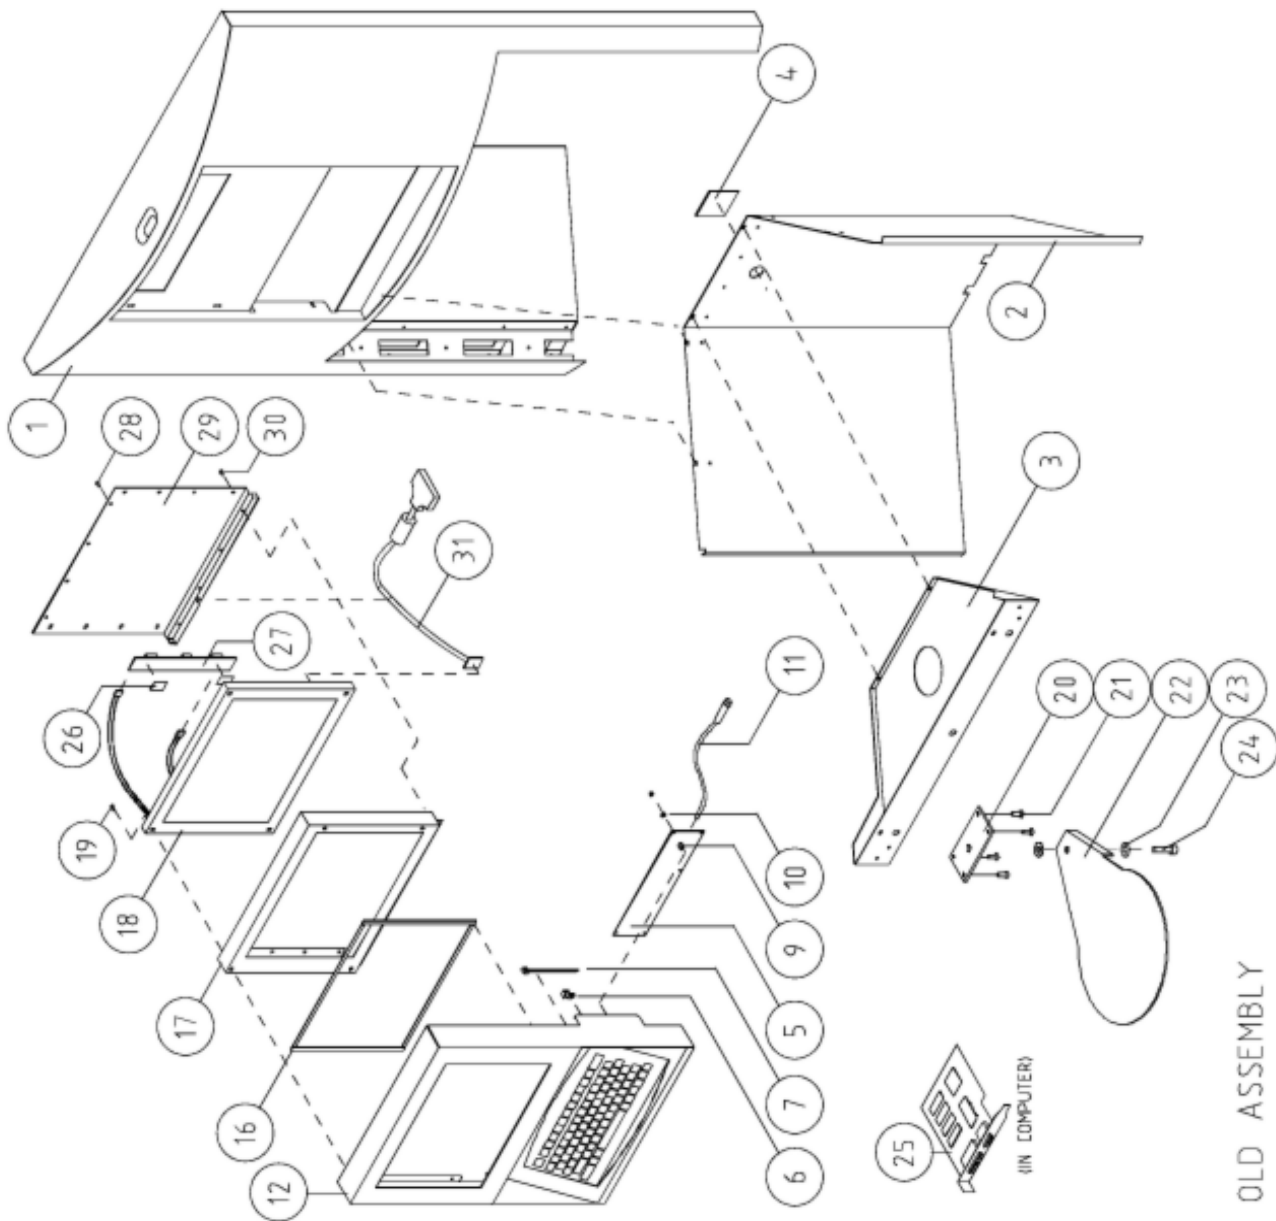

<i>ITEM</i>	<i>PART NUMBER</i>	<i>DESCRIPTION</i>	<i>REMARKS</i>
06	1802641-SP	Door, plexiglass, safety, HA-s	pos. 6-9
07	1602794-SP	HANDLE DOOR, SX-40A, SET	
08	1850099-SP	screw M4x16 DIN912 set 100pcs	pos. 8(100x)
09	1850110-SP	Washer M4 DIN125A set 100pcs	pos. 9(100x)
10	1860143-SP	Spring, constant-force, CF030/BJ	
19	1160200-SP	Switch, micro	
20	1150320-SP	Bearing, ball, slid. table(626LU)	
22	1805136-SP	Bracket, switch, el. punch, HA-s	
46	1561280-SP	O-ring, viton, f8x1.9(25pcs)	
	1806151-SP	Guide assy, L, upper door, HA-s	pos. 10-13, 31-41
	1806150-SP	Guide assy, R, upper door, HA-s	pos. 10-13, 31-41&43

OLD ASSEMBLY
(UPTO 1 MARCH 2002)