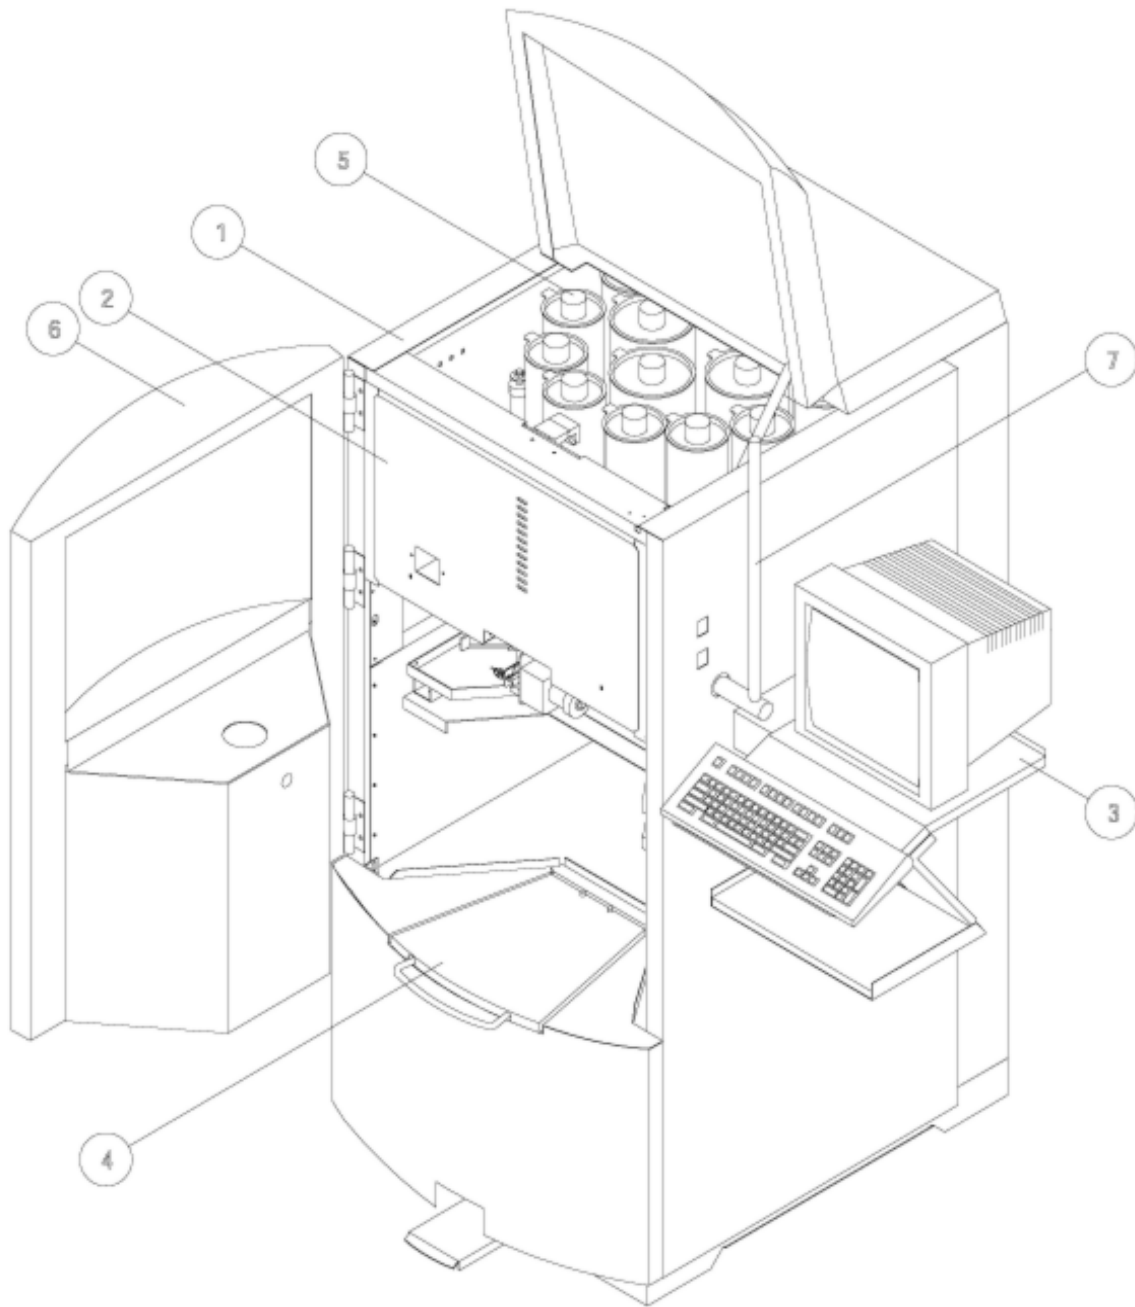

HA-s Sparepartbook

Page 2600 - Composition