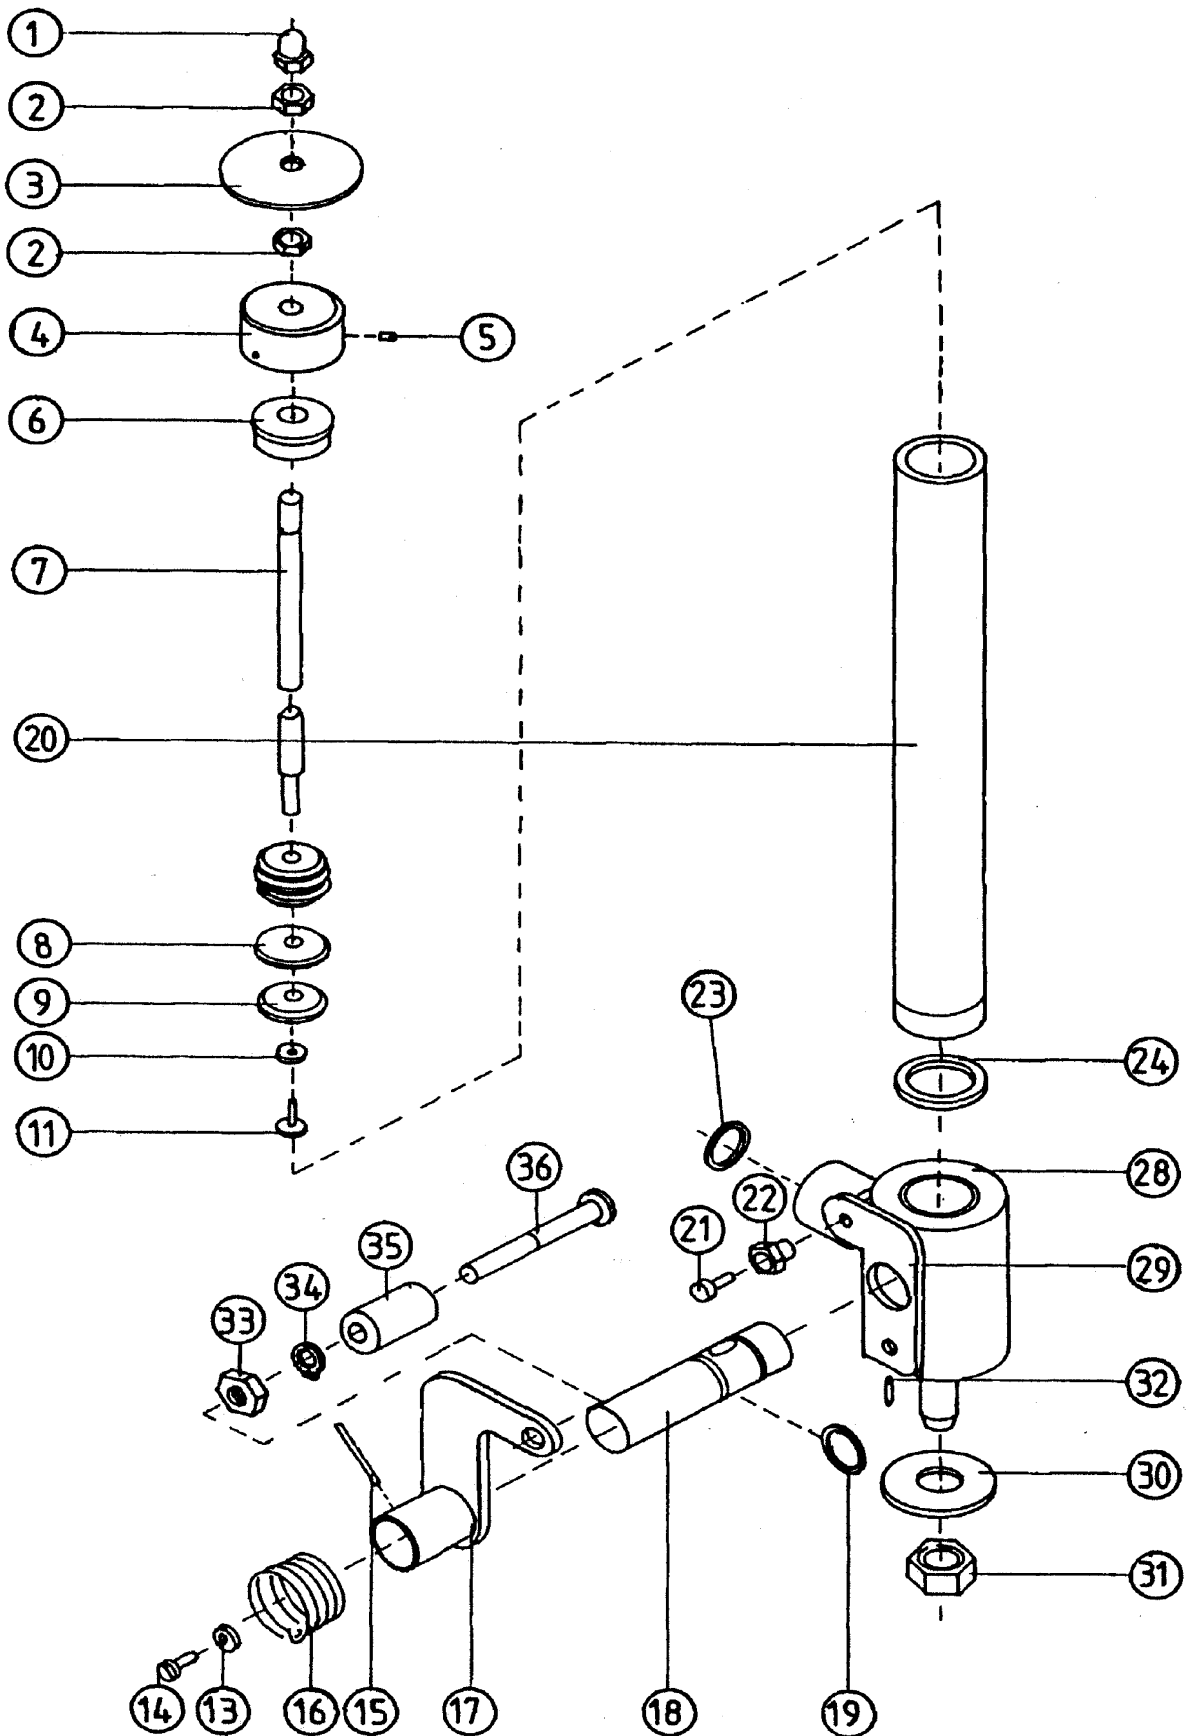

1360

27 4231005-SP Pin,rod,1/8ZI-1/8 set 25pcs

(pos 27 (25x))

1362

**VALVEH-PUMPT.ASSY'S,5-OZ,FA-L
FA192 LARGE**

ITEM	PART NO	DESCRIPTION	PAGE
3	1362030-SP	Disc,pump(1-3/4,0.39 hole)	
	4221510-SP	Pumptube&piston rod,assy5-ozFA	(pos. 6 u/i 11 & 20)
	4228502-SP	Gasket,pumptube,5-oz,set,10pcs	(pos. 24 (10x))
	4223510-SP	Piston,teflon,5-oz,US,set,4pcs	(pos. 8(3x),10,11 & 24)
8	4223510X-SP	Piston,teflon,5-oz,set,100 pcs	(pos 8 (100x))
	1362380-SP	Handle, valve,w/roll,incl.valve	(pos. 17,18 & 33-36)
	4224511-SP	Spacer,piston,5-oz,US,set,4pcs	(pos. 9(4x))
	4231014-SP	Screw,spring, valve,set,10pcs	(pos. 14(10x))
	4000063-SP	Pin,spirol,1/8"x3/4"set,100pcs	(pos. 29(100x))
	1102624-SP	Spacer,spring, valvebl,set10pcs	(pos. 13(10x))
2	1362020-SP	Nut,piston,rod,5-oz pump	
4	1362040-SP	Cap,pumptube,5-oz,US,FA192	
16	1362160-SP	Spring, valve,set,5pcs	
17	1362170-SP	handle, valve,FA192	
19	1362192-SP	O-ring,vit(12.29x3.53),25pcs	
	1362193-SP	O-Ring, valve,kal(12.29x3.53)	
	1362194-SP	O-Ring, valve,sil 25 pcs	
23	1362230-SP	O-ring,can,vit,15.88x2.62 10st	
18	1802001-SP	Valve 7mm exit,5-oz,US	
	1802587-SP	Ring,adaptor 5-oz to 2-oz	
10	4000052-SP	Washer, fiber,3/16x1/2 100pcs	
31	4000244-SP	Nut,hex,1/2,set 100pcs	
21	4000243-SP	Screw,SHCS.10-24x3/4 set 100pc	(pos 21 (100x))
30	4000245-SP	Washer,plain,9/16,100pcs	
7	4222500-SP	Piston rod,only,5-oz	
20	4225100-SP	Pump,tube,only,5-oz,US	
15	4235005-SP	Pin,spirol,coiled,25pcs	
22	1102608-SP	Excentric stop	
6	1362060-SP	Bushing,pumptube,5-oz,US,FA/HA	