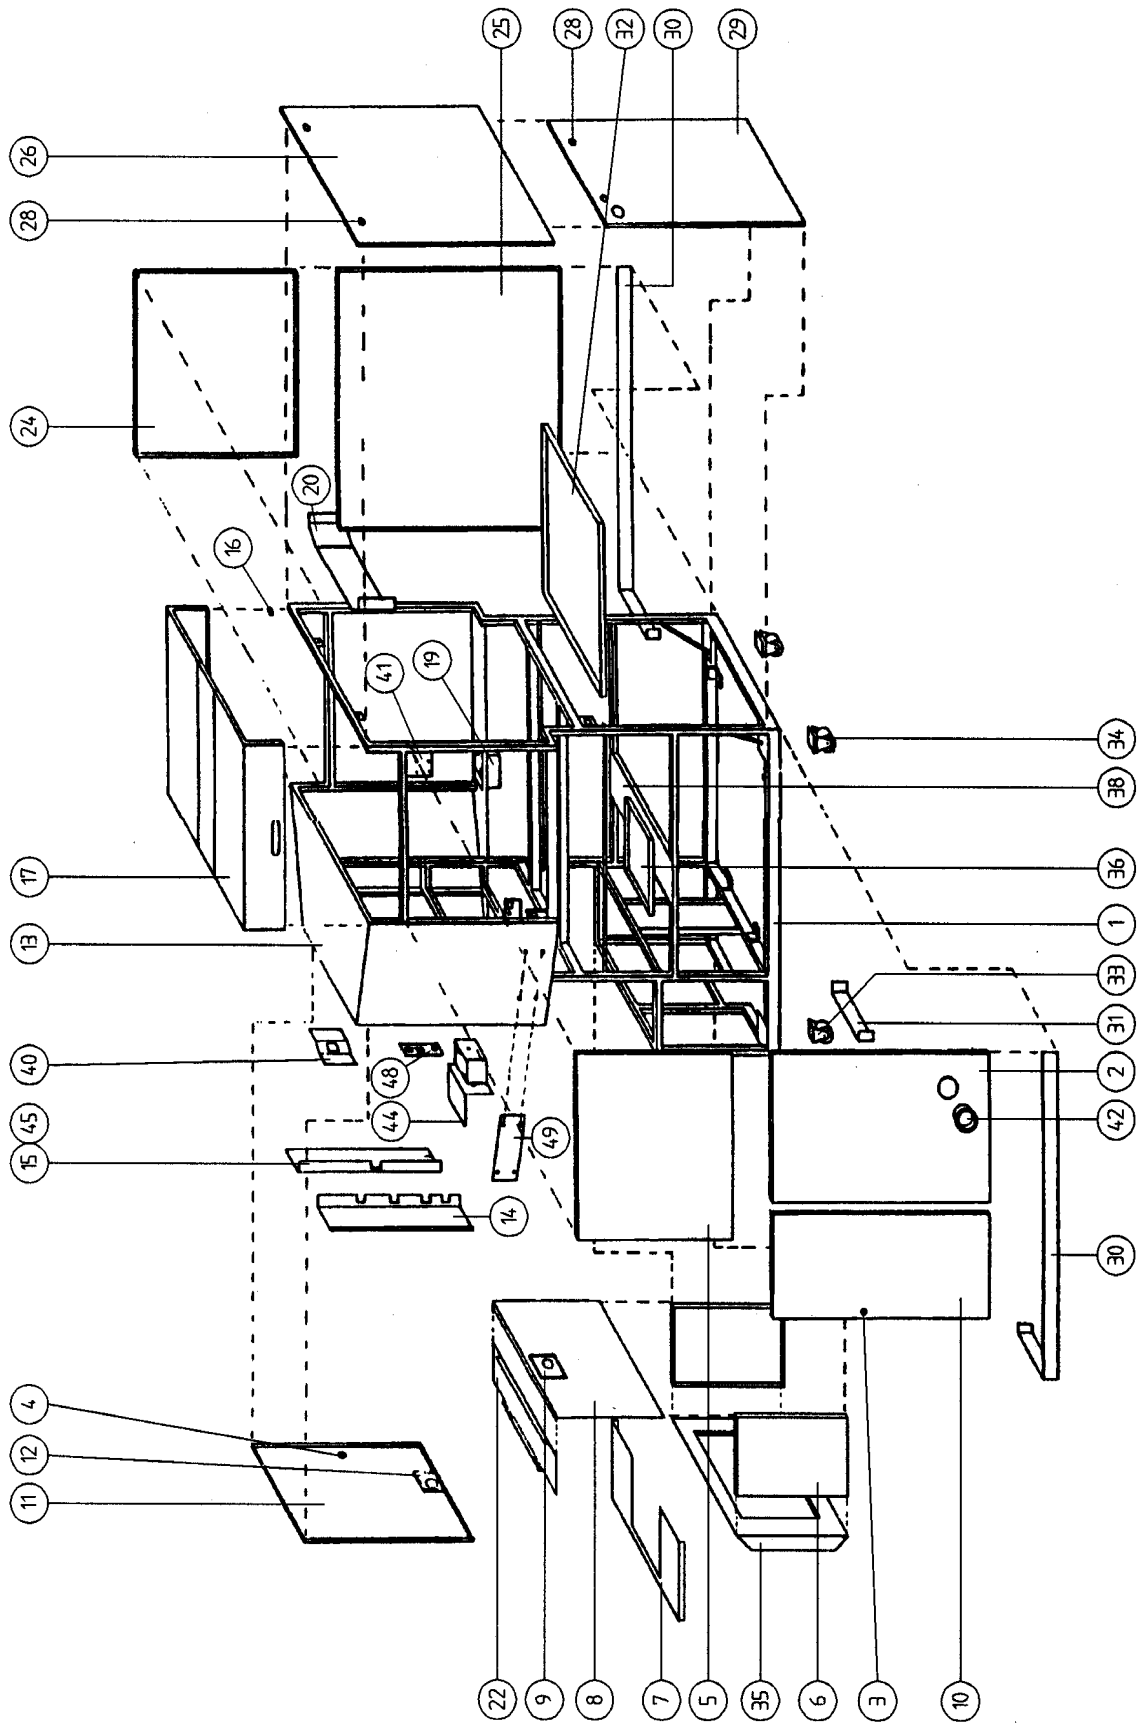

FA192 Large

TABLE OF CONTENT SPARE PARTS LIST FA192 LARGE

PAGE	DESCRIPTION
1300	COMPOSITION FA-L
1310	FRAME ASSY,FA-L
1312	WINGDOORS ASSY,FA-L
1313	NOZZLE CLEANING CONTAINER,FA-L
1360	SUBFRAME ASSY'S,FA-L
1362	VALVEH-PUMPT.ASSY'S,5-OZ,FA-L
1370	ELECTRICAL PARTS,FA-L
1371	CABLES,FA-L

1310

**FRAME ASSY,FA-L
FA192 LARGE**

ITEM	PART NO	DESCRIPTION	PAGE
28	1310280-SP	Lock,set,catch,l=56,b=20,h=32	1111
	1210081-SP	plate,front,w/hole,ss	
	1310192-SP	container,n.cl,w/hold(w/o noz)	
26	1310260-SP	Plate,bk,upper,FA-L	
29	1310290-SP	Panel,bk,lower,FA-L	
44	1310451-SP	Container,n.cl,sbr,w/front,dr	1313
	4223110X-SP	Piston,teflon,1-oz.US.set100pc	
34	1110340-SP	Wheel,swiveling,set 4 pcs	(pos ? (100x)) (pos 34 (4x))
42	1110430-SP	Cap,white,f70mm,10pcs.	(pos 42 (10x))
19	1313230-SP	Container,n.cl,w/brush,w/o hld	(see page 1313)