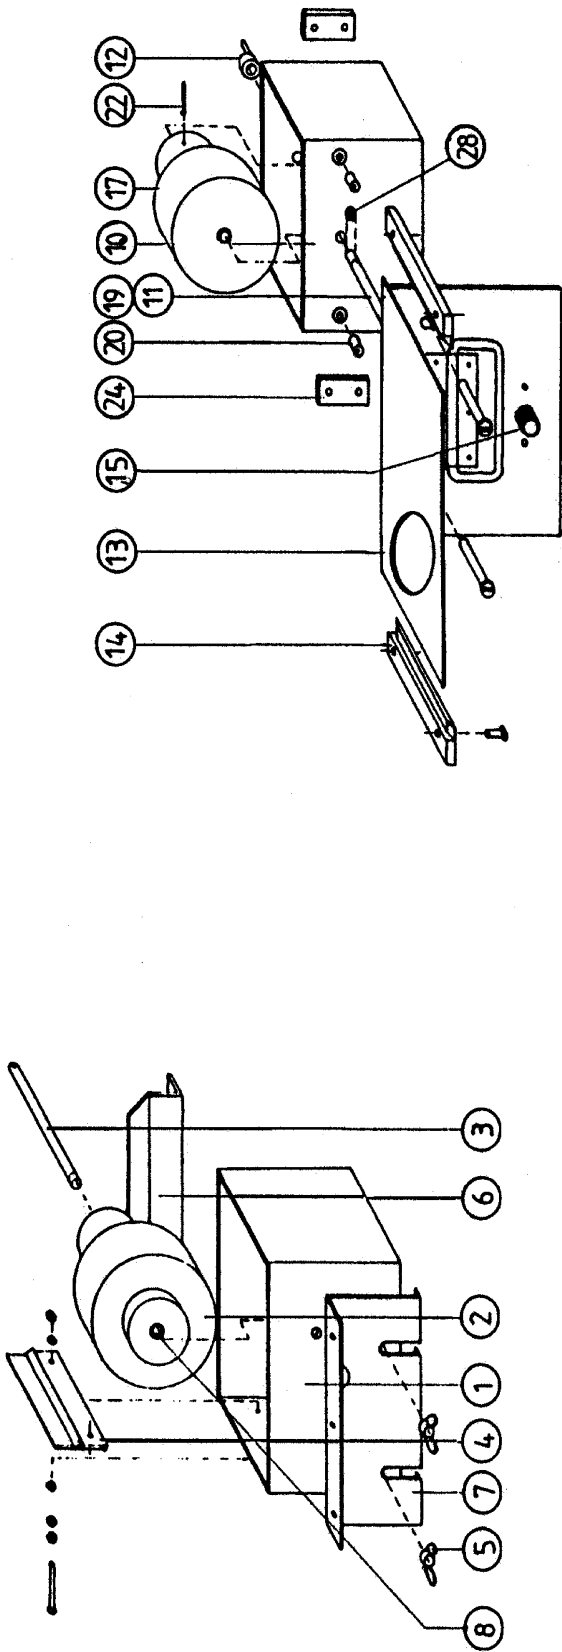

**NOZZLE CLEANING CONTAINER,FA-L
FA192 LARGE**

ITEM	PART NO	DESCRIPTION	PAGE
17	1113027-SP	Brush,w.bearings(L=72 C=60)	
11	1113030-SP	shaft,brush,L=75mm	
8	1113060-SP	Bearing,needle,HF 0612B	
15	1113100-SP	locking device,brush container	
	1113110-SP	brush,container fa-s/l	(pos. 13 & 15)
	1113121-SP	Container,n.cl,w/brush 1113027	(pos. 2,8,10,11,12,19 & 28)
	1310192-SP	container,n.cl,w/hold(w/o noz)	(pos. 1,2,3,4,5,6,7 & 8)
	1310451-SP	Container,n.cl,sbr,w/front,dr	(pos. 10,11,12,13,14,15,17,19,20 & 22)
3	1313030-SP	Shaft,brush	
13	1313130-SP	Plate,brush container FA-s/l	
12	1804123-SP	Fork assy,container,brush,FA	
28	4223110-SP	Piston,teflon,1-oz,US,set,3pcs	
28	4223110X-SP	Piston,teflon,1-oz.US.set100pc	(pos 28 (100x))
	1313230-SP	Container,n.cl,w/brush,w/o hld	(pos 1-5 & 8)
19	1850462-SP	Chuck,f5,retainer,DIN6799	(pos 19 (100x))