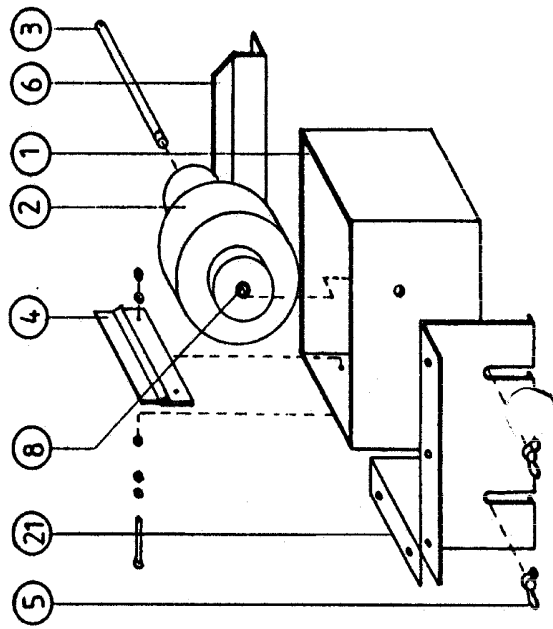

**NOZZLE CLEANING CONTAINER,FA-L
FA192 LARGE**

ITEM	PART NO	DESCRIPTION	PAGE
17	1113027-SP	Brush,w.bearings(L=72 C=60)	
11	1113030-SP	shaft,brush,L=75mm	
8	1113060-SP	Bearing,needle,HF 0612B	
15	1113100-SP	locking device,brush container	
	1113110-SP	brush,container fa-s/l	(pos. 13 & 15)
	1113121-SP	Container,n.cl,w/brush 1113027	(pos. 2,8,10,11,12,19 & 28)
	1310192-SP	container,n.cl,w/hold(w/o noz)	(pos. 1,2,3,4,5,6,7 & 8)
	1310451-SP	Container,n.cl,sbr,w/front,dr	(pos. 10,11,12,13,14,15,17,19,20 & 22)
3	1313030-SP	Shaft,brush	
13	1313130-SP	Plate,brush container FA-s/l	
12	1804123-SP	Fork assy,container,brush,FA	
28	4223110-SP	Piston,teflon,1-oz,US,set,3pcs	
28	4223110X-SP	Piston,teflon,1-oz.US.set100pc	(pos 28 (100x))
	1313230-SP	Container,n.cl,w/brush,w/o hld	(pos 1-5 & 8)
19	1850462-SP	Chuck,f5,retainer,DIN6799	(pos 19 (100x))