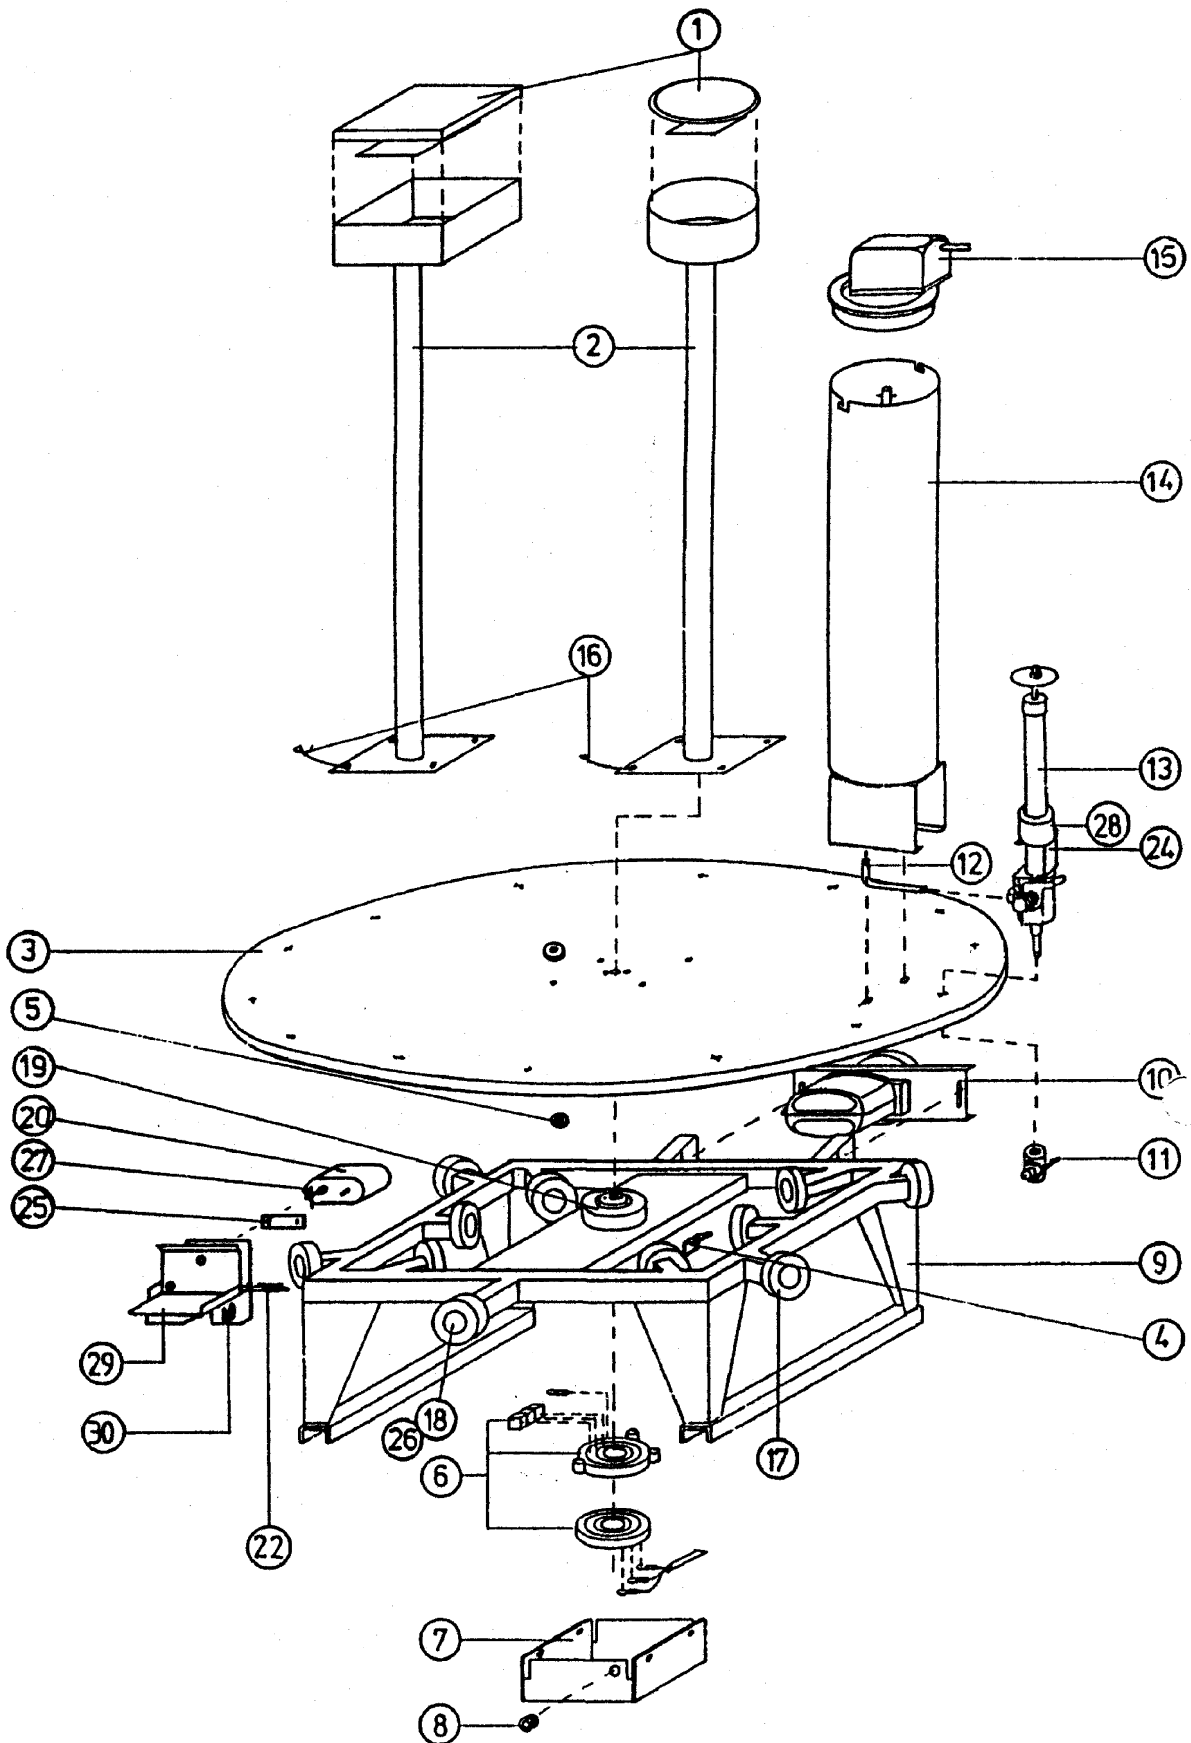

**SUBFRAME ASSY'S,FA-L
FA192 LARGE**

ITEM	PART NO	DESCRIPTION	PAGE
6	1160060-SP	Collector,3 poles,16A,250V,as.	
14	1802072-SP	Canister,192-oz,5.7L(1/2	1161
	1160040-SP	Motor,brush,12V,27rpm,82869038	
13	1160043-SP	valveh,w/US pumpt,6 exit,kal	1162
	1160050-SP	Holder,brush container	(pos. 29 & 30)
	1160081-SP	Valveh,w/US pumpt,4.5 exit,si	
	1160083-SP	Valveh,w/USpumpt,6mm.exit,si	1162
10	1160101-SP	motor assy,T.T,black,402426	1166
	1160117-SP	Nozzle closer, square,th/4.5mm	1165
	1160118-SP	Nozle closer,square,kal/4.5mm	1165
	1160119-SP	Nozzle closer,square,sil/4.5mm	1165
	1160122-SP	tube,type B(f1/2 inchx120 mm)	
	1160123-SP	Tube,type Cf1/2inch x140mm	
	1160124-SP	tube,typeD(f1/2inchx160mm)	
	1160125-SP	tube,typeE(f1/2inchx170mm)	
	1160126-SP	tube,typeF(f5/8inchx120mm)	
	1160128-SP	tube,type H(f1/2inchx220mm)	
	1160129-SP	tube,typeK(f5/8inchx220mm)	
	1160152-SP	Cover,assy,192Oz,3434,75cm crd	1164
	1160153-SP	Cover, assy,80oz,3434,40cmcord	1164
	1160154-SP	zie part nr 1160155-SP	1164
17	1160170-SP	bearing,ball,6005 ZZ	
19	1160190-SP	Bearing,central,assy	1167
22	1160200-SP	switch,micro	
	1160221-SP	holder,w/mot82869007,nozz.clea	(pos. 20,25,27,29,30 & 32)
24	1160230-SP	bracket,reset,pump tube,FA-S	
	1161290-SP	Canister,340-oz,10L(1/2),FAs/l	1161
	1161291-SP	Canister,340-oz,10L(5/8),FAs/l	1161
	1161292-SP	Canister,340oz,1/2&5/8ex,FAs/l	1161
	1164116-SP	cover,assy,192oz,3434,40cm crd	1164
	1164289-SP	cover,assy,680oz,6395,75cm,cen	
	1164285-SP	cover,assy,340oz,6395,75cm,crd	1164
	1360011-SP	cover connector,hex,assy,24C,l	
	1360131-SP	Valveh,pumpt,assy,5-oz,US,th	1362
	1360143-SP	Canister,680oz,1/2&5/8 ex.cen.	1161
	1360145-SP	Canister,680-oz,1/2' exit,FA-l	1161
	1360146-SP	Canister,680-oz,5/8' exit,FA-l	1161
	1360147-SP	Canister,680oz,1/2&5/8exfr,FAI	1161
18	1360180-SP	Shaft,excentric,FA'Large'	
28	1362280-SP	Ring,stainless,steel	
3	1800701-SP	Turntable,24C,42"(N),FA-l	
	1801173-SP	Tube,type N(f1/2inch x250 mm)	
	1801175-SP	Tube,type P(f5/8inch x262 mm)	
	1801350-SP	Column,connector,hex,24C,H=510	
	1860710-SP	Valveh,pumpt,assy,5->2oz,US,si	1362
8	4000023-SP	Strain relief,6N3-4,HEYCO	
	4000064-SP	Screw,THCS#8-32x3/8,slot,100pc	(pos ? (100x))
	4000243-SP	Screw,SHCS.10-24x3/4 set 100pc	(pos ? (100x))
12	1160121-SP	Tube,type A(f1/2inch x95 mm)	
12	1160127-SP	Tube,type G (f 1/2inch x178mm)	
	1164284-SP	See partno 1164289-SP	
	1360041-SP	Valveh,pumpt,assy,5-oz,US,kal	(see page 1362)