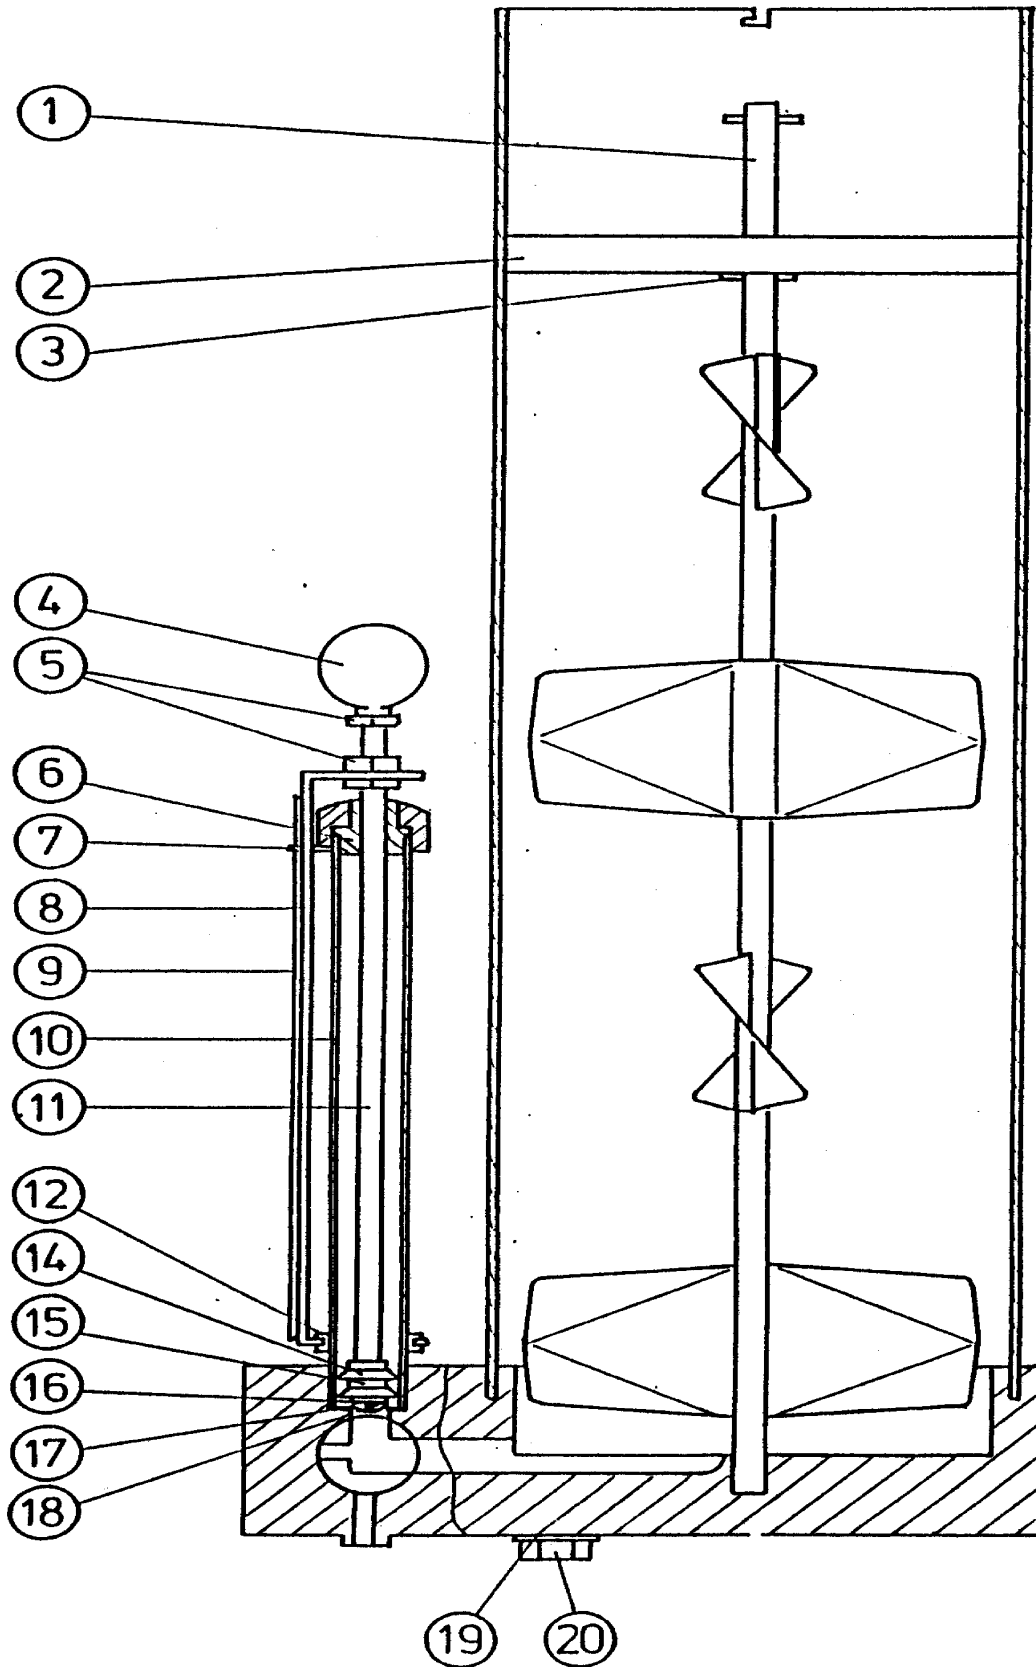

1732

**CANISTER PUMP ASSY,DUAL
DUAL**

ITEM	PART NO	DESCRIPTION	PAGE
	4224110-SP	Spacer,piston,1-oz,US,set,4pcs	(pos. 15(4X))
	4224120-SP	Spacer,pist.,1-oz,MET,set,4pcs	(pos. 15(4X))
	4000063-SP	Pin,spirol,1/8"x3/4"set,100pcs	(pos. 3 (100x))
6	4225110-SP	Bushing pumptube 1-oz set 10pc	(pos 6 (10x))
	4228103-SP	Sleeve,gauge,1-oz,set,10pcs	(pos. 12(10x))
	4221100-SP	Pumprt&rod&pist&cap,assy,1ozUS	
	4221200-SP	Pumprt&rod&pist&cap,assy,1ozMET	
11	4222100-SP	Piston rod,assy,2-oz,US	
	4222110-SP	Piston rod,assy,1-oz,US	
	4222120-SP	Piston rod,assy,1-oz,MET	
14	4223110-SP	Piston,teflon,1-oz,US,set,3pcs	
14	4223110X-SP	Piston,teflon,1-oz.US.set100pc	(pos 14 (100x))
	4223120-SP	Pist.,teflon,1-oz,MET.set,3pcs	
9	4226110-SP	Gauge,assy,comp,1-oz,1/48+1/96	
	4226117-SP	Gauge,assy,comp,1-oz,1/48-1/2	
17	4228100-SP	Gasket,pumptube,1-oz,set,10pcs	
7	4228102-SP	Indicator,gauge,1ozDP,w/screws	
	4390000-SP	Agitator,rod,assy,192-oz	
2	4390003-SP	Guide,agitator,192oz,incl.pins	
20	4000001-SP	Screw,1/4-20x1/2,c/z,set,100pc	(pos 20 (100x))
16	4000052-SP	Washer,fiber,3/16x1/2 100pcs	(pos 16 (100x))
5	4000053-SP	Nut,hex,5/16-24,jam,c/z,100pcs	(pos 5 (100x))
19	4000056-SP	Washer,rubber,1/4,25pcs	(pos 19 (25x))