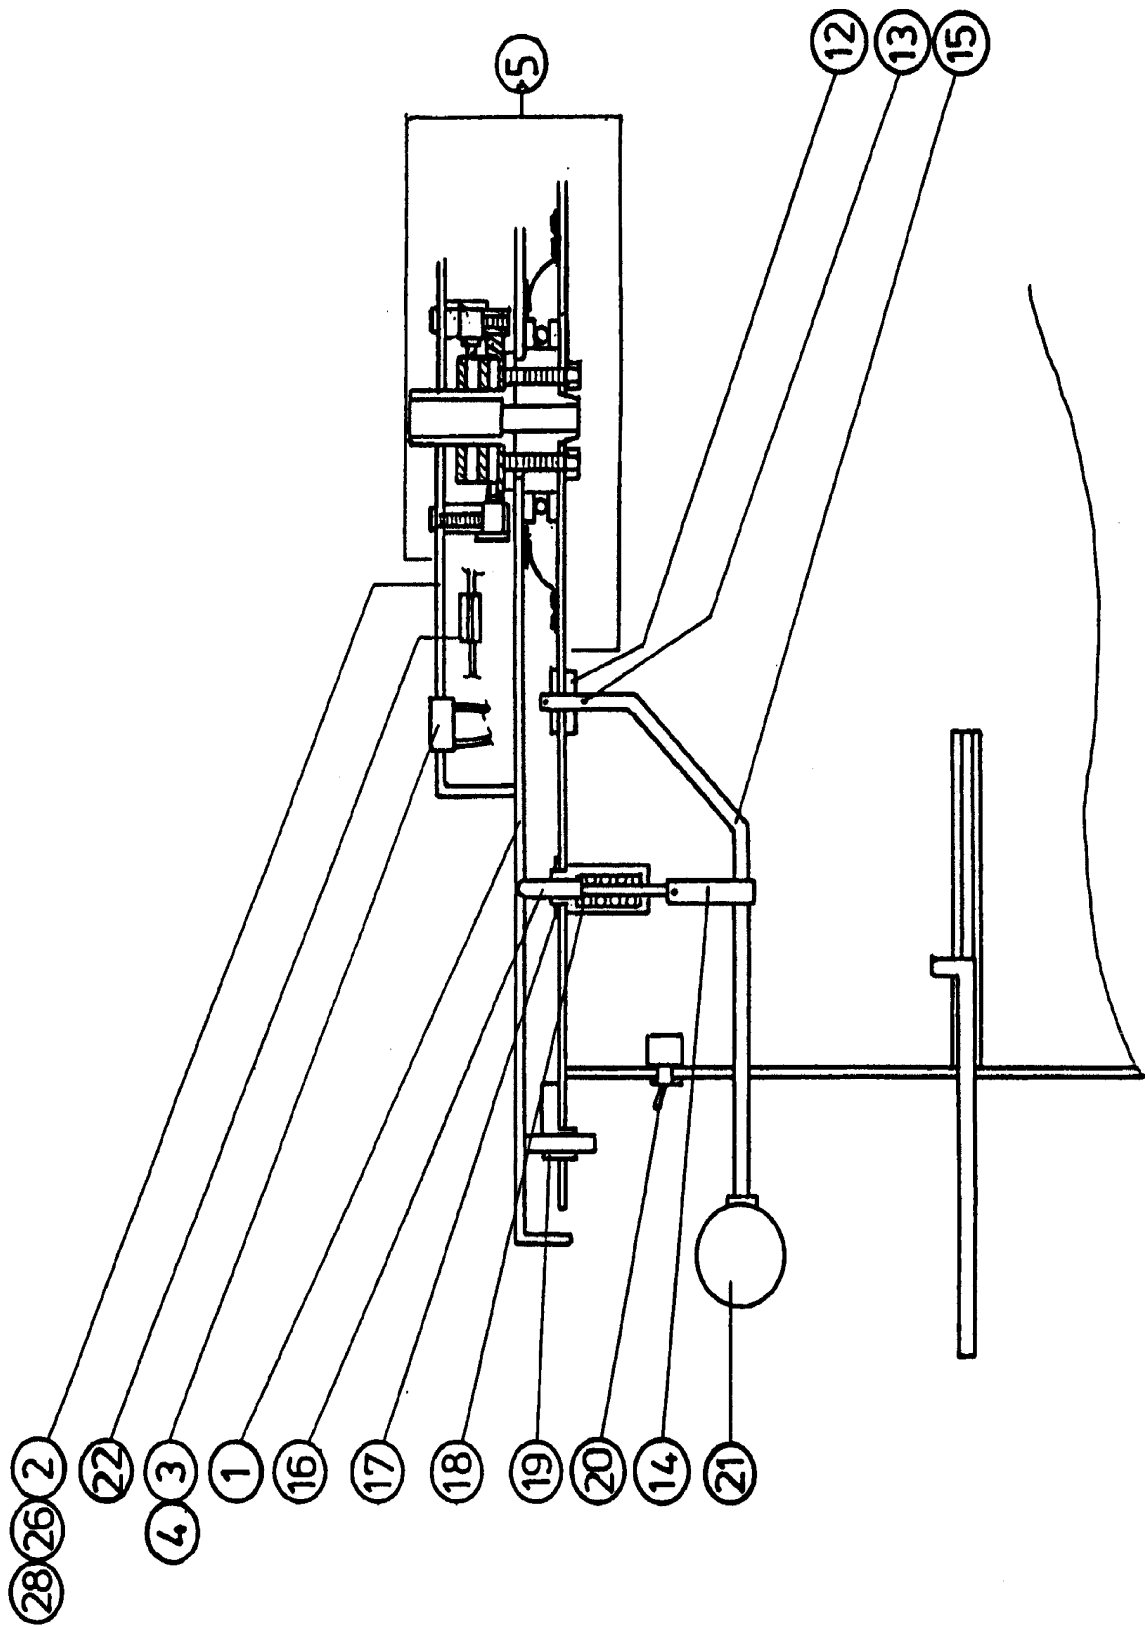

1736

**TURNTABLE BASE ASSY,DUAL
DUAL**

ITEM	PART NO	DESCRIPTION	PAGE
3	4103801-SP	Plug,receptacle,electrical,US	
17	4120908-SP	Nut,hex,7/16-28,index.pin,25pc	
	4120925-SP	Pin ,index,housing,assy,comp	(pos. 14,16,17 & 18)
3	1163010-SP	Conn.Hirschmann.Female.w.clamp