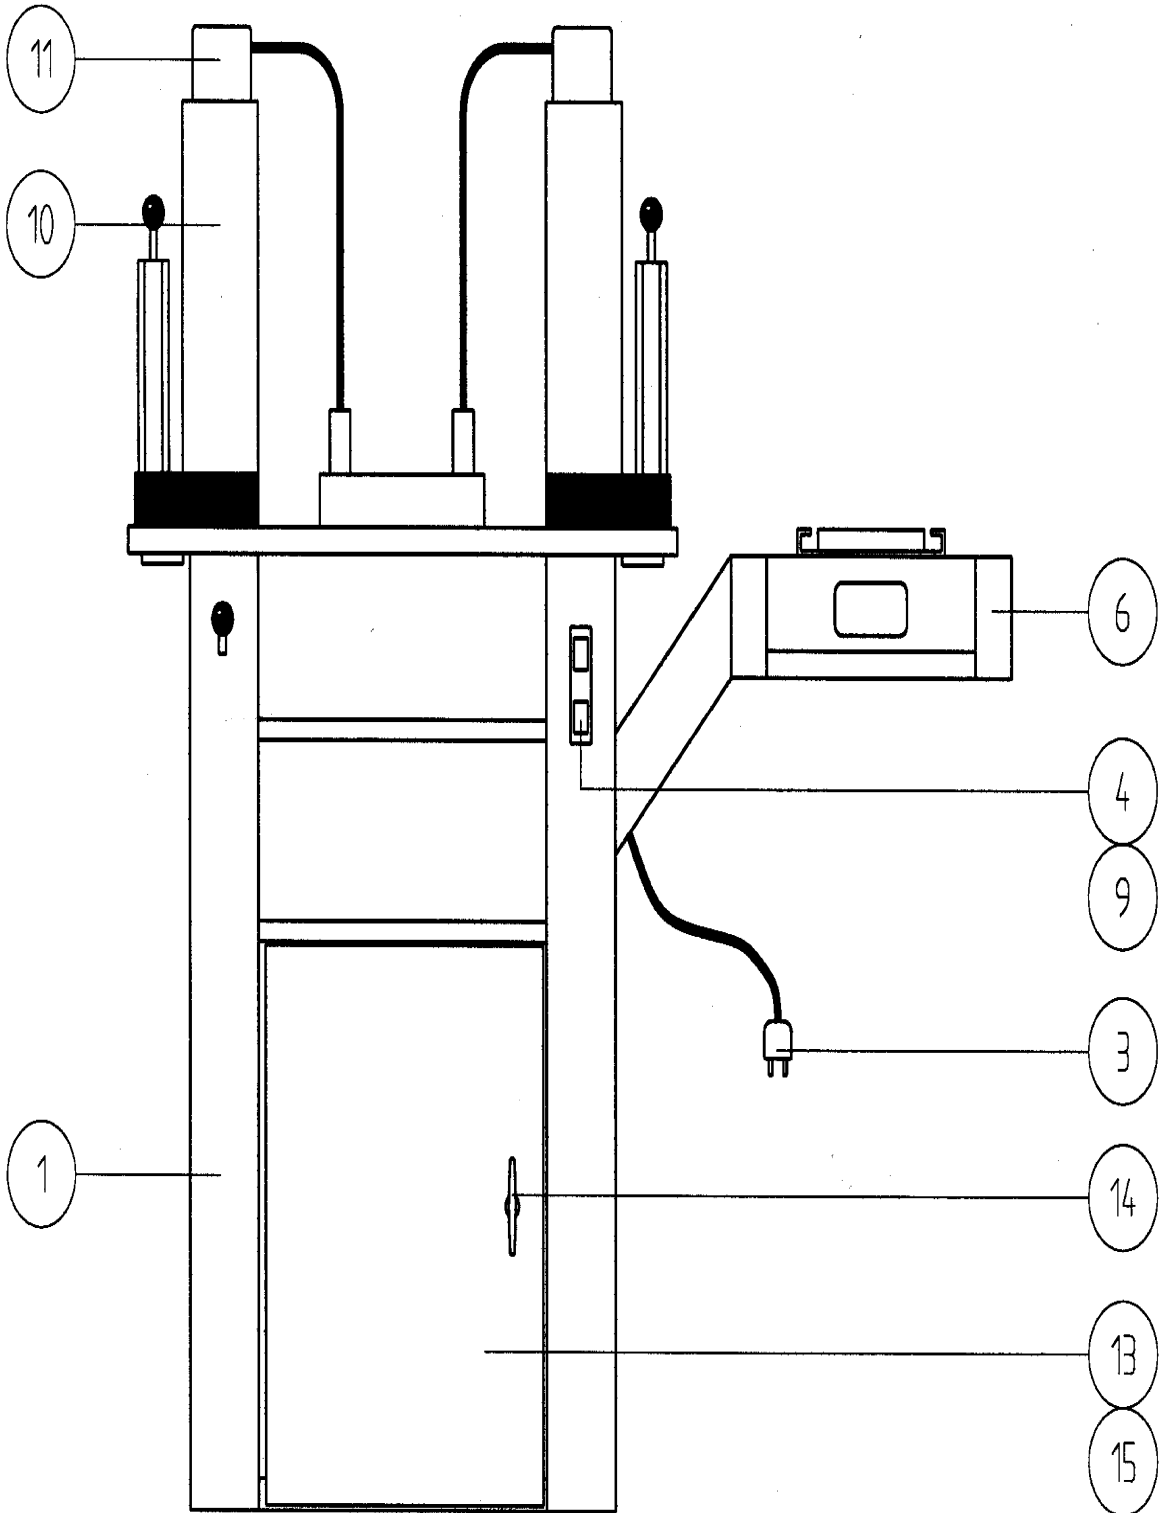

## **TABLE OF CONTENT SPARE PARTS LIST DUAL**

<b>PAGE</b>	<b>DESCRIPTION</b>
1730	DUAL ASSY
1731	CANISTER PUMP ASSY,DUAL
1732	CANISTER PUMP ASSY,DUAL
1733	CANISTER PUMP ASSY,DUAL
1734	MAN.AGITATION COVER ASSY,DUAL
1735	MOT.AGITATION COVER ASSY,DUAL
1736	TURNTABLE BASE ASSY,DUAL
1737	VALVE RETAINER ASSY, DUAL
1738	MOVABLE CANTABLE ASSY,DUAL
1739	COLLECTOR ASSY,DUAL
1753	NOZZLE CLOSER ASSY,NSC80COMPAC
1754	NOZZLE CLOSER ASSY,NSC80COMPAC
1755	NOZZLE CLOSER ASSY,NSC80COMPAC
1756	NOZZLE CLOSER ASSY,DUAL

1730

**DUAL ASSY  
DUAL**

<b>ITEM</b>	<b>PART NO</b>	<b>DESCRIPTION</b>	<b>PAGE</b>
10	1735155-SP	Cover,assy,192oz,3434,75cm crd	1735
	4209000-SP	Canister/pumpassy,192oz,US,vit	1731,1732,1733
	4209061-SP	Canister,w/o agit,192,US,6mmex	1731,1732,1733
	4419000-SP	Cover>manual,assy,192-oz	1734
	4439010-SP	Cover,mot,assy,3434,192-oz	1735
	4000064-SP	Screw,THCS#8-32x3/8,slot,100pc	(pos ? (100x))
	4209004-SP	Canister,w/o agit 192 oz MET	

1731

**CANISTER PUMP ASSY,DUAL  
DUAL**

<b>ITEM</b>	<b>PART NO</b>	<b>DESCRIPTION</b>	<b>PAGE</b>
	4235509-SP	Valve,w/kal O-ring,5oz,single	
	4228502-SP	Gasket,pumptube,5-oz,set,10pcs	(pos. 7 (10X))
	1731111-SP	O-ring,sil,f20.30x2.62mm,25pcs	
16	1731160-SP	Knob,lever, valve,f32,M6	
3	4000018-SP	Screw,set,#8-32x3/16,sckt,c/z	
15	4000108-SP	Cap,w/pad,nozzle 100 PCS	
	4209000-SP	Canister/pumpassy,192oz,US,vit	
	4209061-SP	Canister,w/o agit,192,US,6mmex	
4	4226110-SP	Gauge,assy,comp,1-oz,1/48+1/96	
6	4228100-SP	Gasket,pumptube,1-oz,set,10pcs	
9	4235005-SP	Pin,spirol,coiled,25pcs	
11	4235006-SP	O-ring, valve,vit,5-oz,25PCS	
	4235007-SP	O-ring, valve,thi,5-oz,set,2pcs	
11	4235009-SP	O-ring, valve KAL set 2 PCS	(pos 11 (2x))
10	4235502-SP	Valve,w/vit O-ring,5oz,double	
	4209004-SP	Canister,w/o agit 192 oz MET	