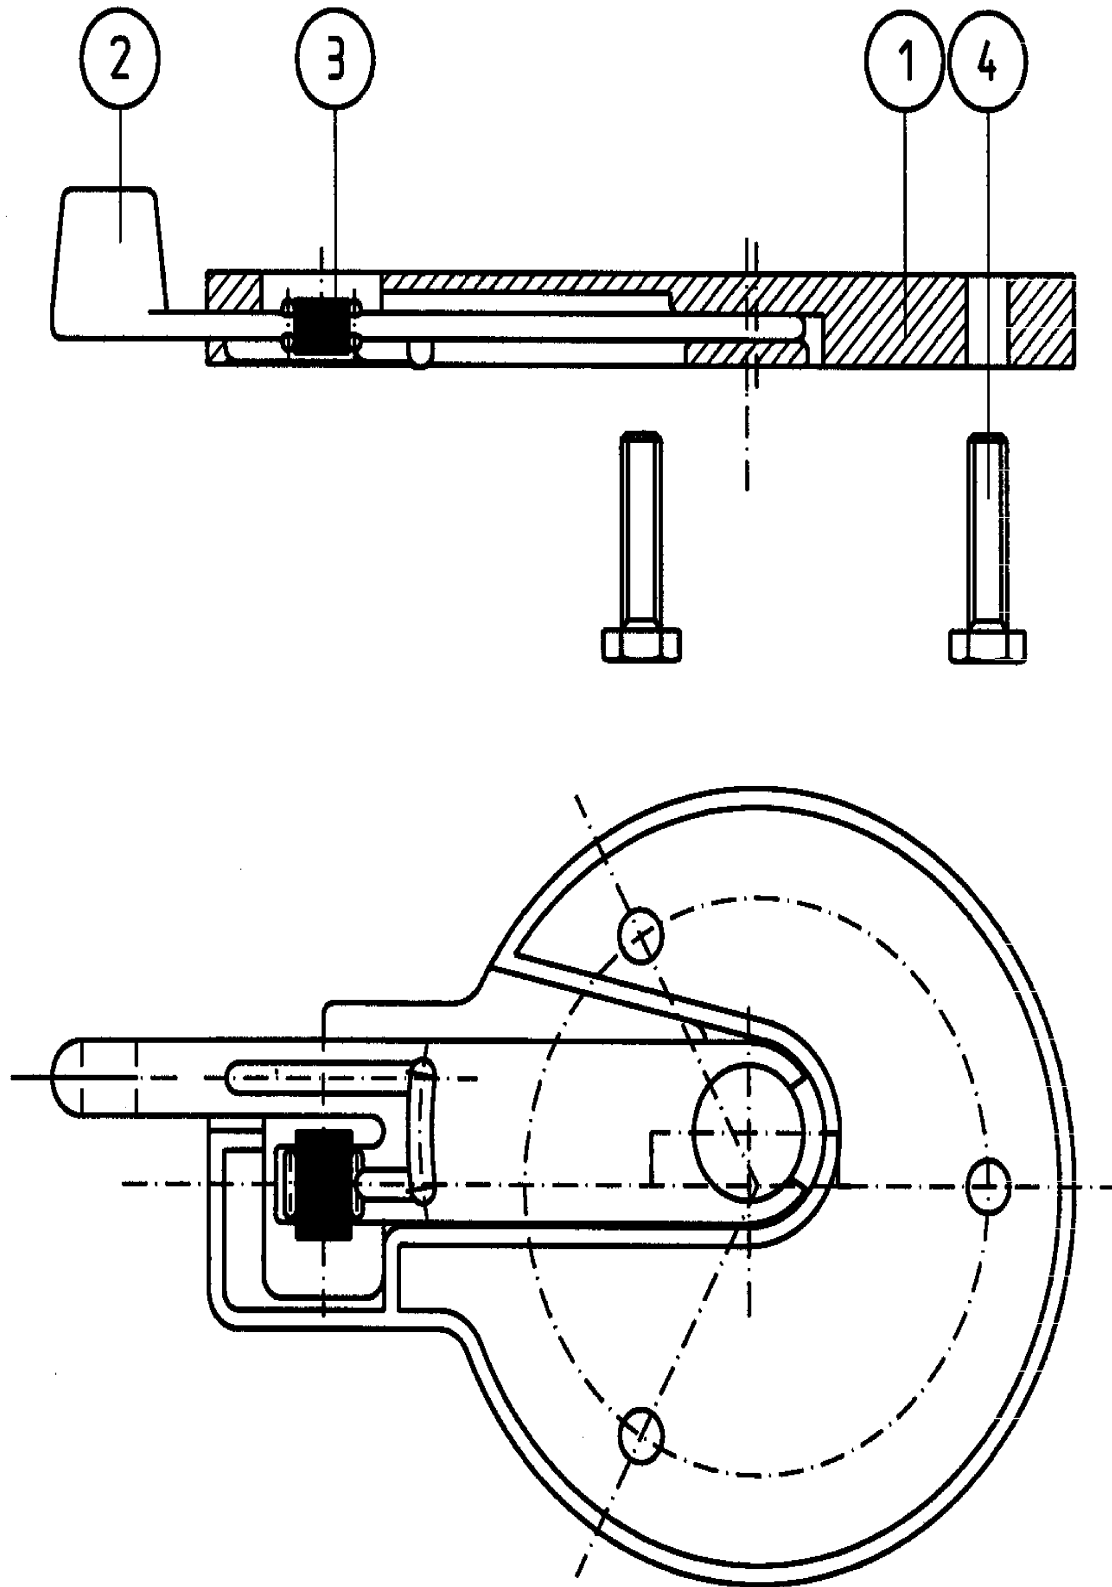

1755

**NOZZLE CLOSER ASSY,NSC80COMPAC
DUAL**

ITEM	PART NO	DESCRIPTION	PAGE
	1800691-SP	Nozzle closer assy,SC,Compl	(pos. 1,2,3 & 4)
2	1800715-SP	Lever,nozzle closer,sc/HM-f	
3	A-03380-SP	Nozzle,wiper,set,21P/53P,25pcs