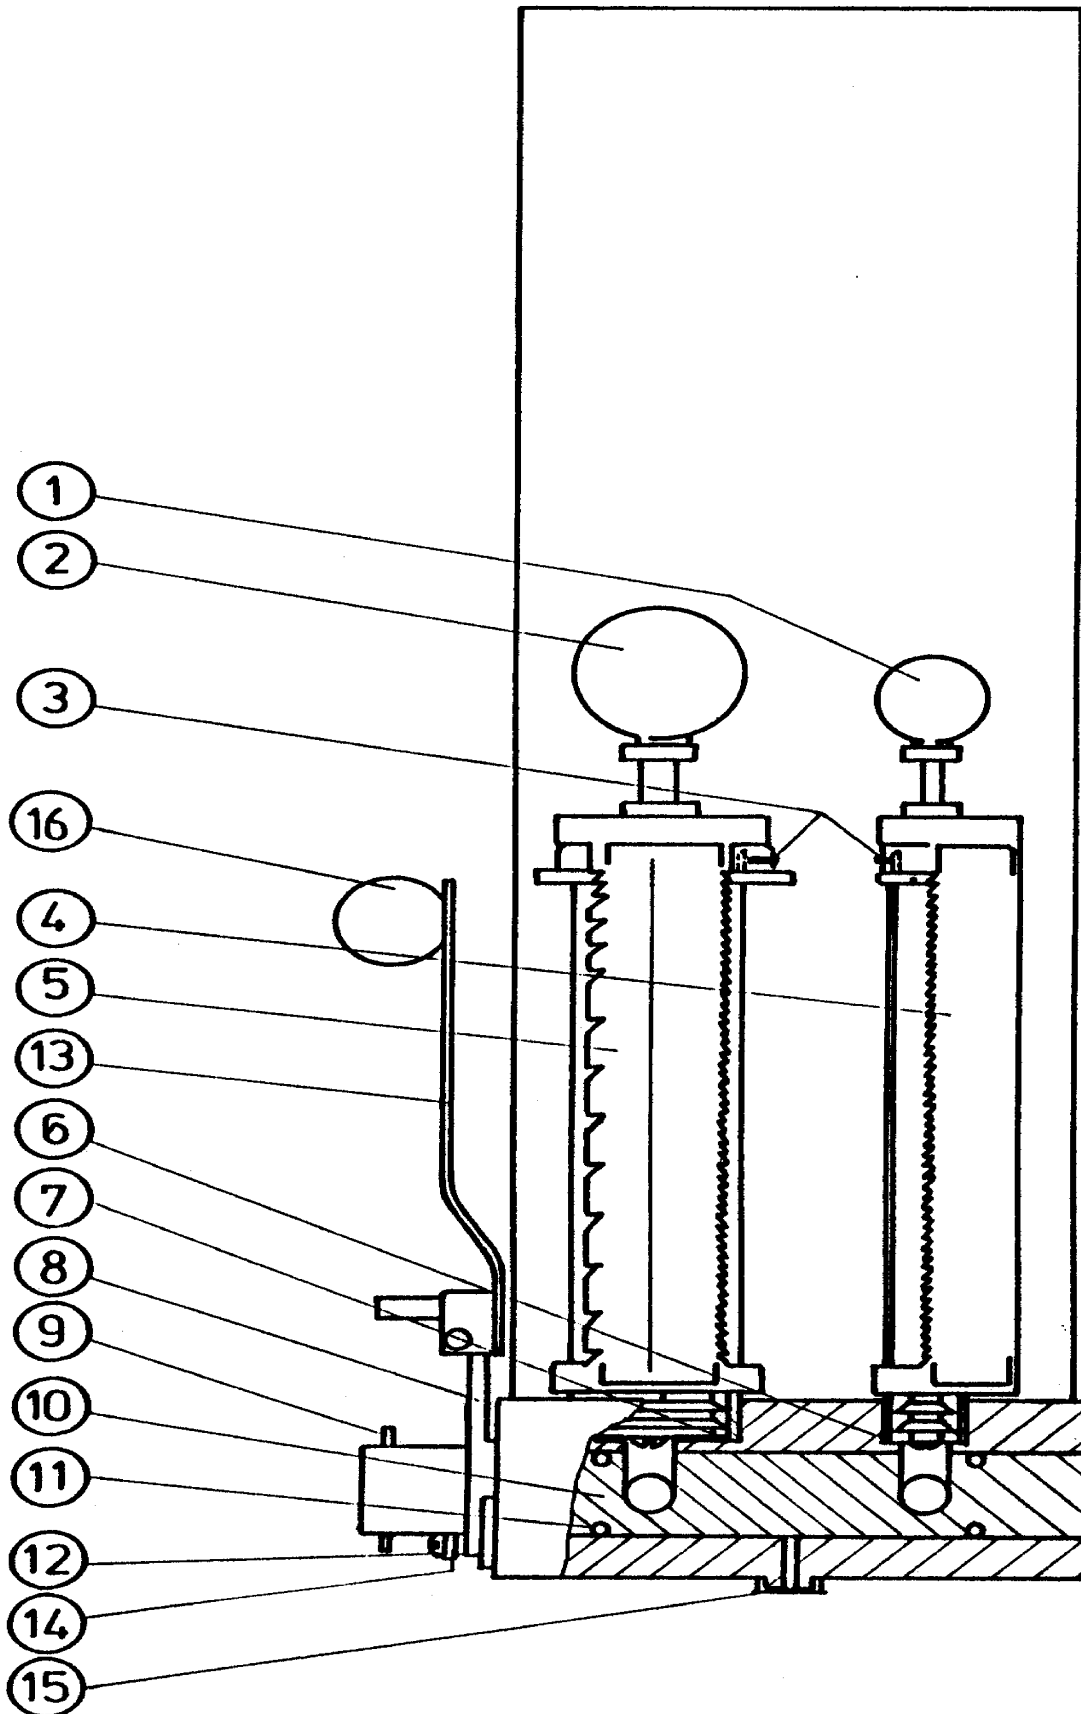

## **TABLE OF CONTENT SPARE PARTS LIST DUAL**

<b>PAGE</b>	<b>DESCRIPTION</b>
1730	DUAL ASSY
1731	CANISTER PUMP ASSY,DUAL
1732	CANISTER PUMP ASSY,DUAL
1733	CANISTER PUMP ASSY,DUAL
1734	MAN.AGITATION COVER ASSY,DUAL
1735	MOT.AGITATION COVER ASSY,DUAL
1736	TURNTABLE BASE ASSY,DUAL
1737	VALVE RETAINER ASSY, DUAL
1738	MOVABLE CANTABLE ASSY,DUAL
1739	COLLECTOR ASSY,DUAL
1753	NOZZLE CLOSER ASSY,NSC80COMPAC
1754	NOZZLE CLOSER ASSY,NSC80COMPAC
1755	NOZZLE CLOSER ASSY,NSC80COMPAC
1756	NOZZLE CLOSER ASSY,DUAL

1730

**DUAL ASSY  
DUAL**

<b>ITEM</b>	<b>PART NO</b>	<b>DESCRIPTION</b>	<b>PAGE</b>
10	1735155-SP	Cover,assy,192oz,3434,75cm crd	1735
	4209000-SP	Canister/pumpassy,192oz,US,vit	1731,1732,1733
	4209061-SP	Canister,w/o agit,192,US,6mmex	1731,1732,1733
	4419000-SP	Cover>manual,assy,192-oz	1734
	4439010-SP	Cover,mot,assy,3434,192-oz	1735
	4000064-SP	Screw,THCS#8-32x3/8,slot,100pc	(pos ? (100x))
	4209004-SP	Canister,w/o agit 192 oz MET	

1731

**CANISTER PUMP ASSY,DUAL  
DUAL**

<b>ITEM</b>	<b>PART NO</b>	<b>DESCRIPTION</b>	<b>PAGE</b>
	4235509-SP	Valve,w/kal O-ring,5oz,single	
	4228502-SP	Gasket,pumptube,5-oz,set,10pcs	(pos. 7 (10X))
	1731111-SP	O-ring,sil,f20.30x2.62mm,25pcs	
16	1731160-SP	Knob,lever, valve,f32,M6	
3	4000018-SP	Screw,set,#8-32x3/16,sckt,c/z	
15	4000108-SP	Cap,w/pad,nozzle 100 PCS	
	4209000-SP	Canister/pumpassy,192oz,US,vit	
	4209061-SP	Canister,w/o agit,192,US,6mmex	
4	4226110-SP	Gauge,assy,comp,1-oz,1/48+1/96	
6	4228100-SP	Gasket,pumptube,1-oz,set,10pcs	
9	4235005-SP	Pin,spirol,coiled,25pcs	
11	4235006-SP	O-ring, valve,vit,5-oz,25PCS	
	4235007-SP	O-ring, valve,thi,5-oz,set,2pcs	
11	4235009-SP	O-ring, valve KAL set 2 PCS	(pos 11 (2x))
10	4235502-SP	Valve,w/vit O-ring,5oz,double	
	4209004-SP	Canister,w/o agit 192 oz MET	