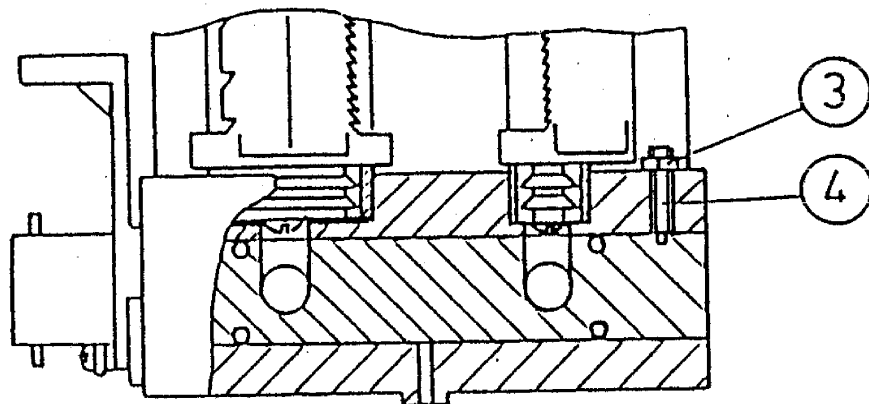

**TURNTABLE BASE ASSY,DUAL
DUAL**

ITEM	PART NO	DESCRIPTION	PAGE
3	4103801-SP	Plug,receptacle,electrical,US	
17	4120908-SP	Nut,hex,7/16-28,index.pin,25pc	
	4120925-SP	Pin ,index,housing,assy,comp	(pos. 14,16,17 & 18)
3	1163010-SP	Conn.Hirschmann.Female.w.clamp	

1737