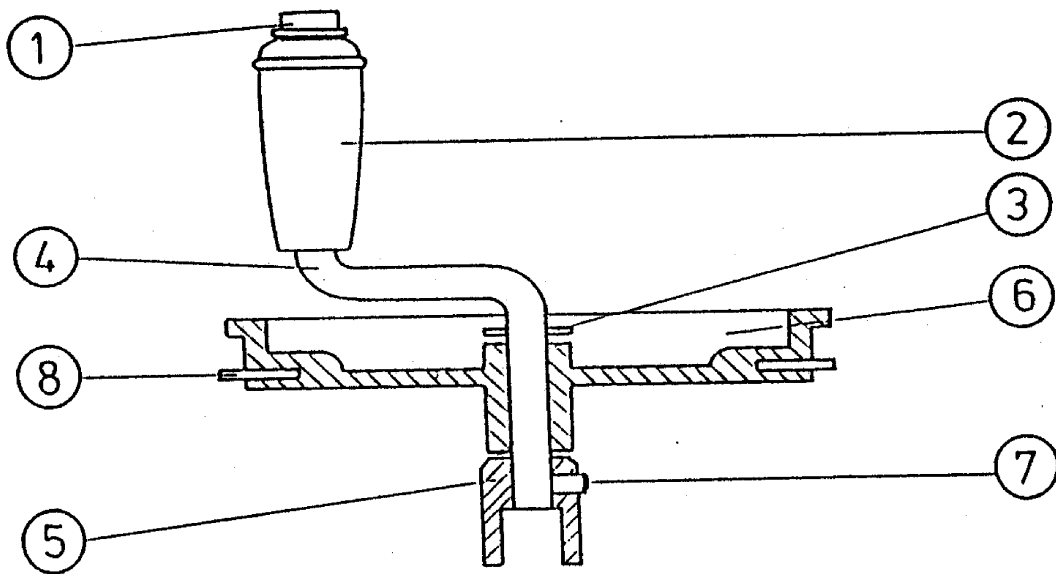

1732

**CANISTER PUMP ASSY,DUAL  
DUAL**

ITEM	PART NO	DESCRIPTION	PAGE
	4224110-SP	Spacer,piston,1-oz,US,set,4pcs	(pos. 15(4X))
	4224120-SP	Spacer,pist.,1-oz,MET,set,4pcs	(pos. 15(4X))
	4000063-SP	Pin,spirol,1/8"x3/4"set,100pcs	(pos. 3 (100x))
6	4225110-SP	Bushing pumptube 1-oz set 10pc	(pos 6 (10x))
	4228103-SP	Sleeve,gauge,1-oz,set,10pcs	(pos. 12(10x))
	4221100-SP	Pumprt&rod&pist&cap,assy,1ozUS	
	4221200-SP	Pumprt&rod&pist&cap,assy,1ozMET	
11	4222100-SP	Piston rod,assy,2-oz,US	
	4222110-SP	Piston rod,assy,1-oz,US	
	4222120-SP	Piston rod,assy,1-oz,MET	
14	4223110-SP	Piston,teflon,1-oz,US,set,3pcs	
14	4223110X-SP	Piston,teflon,1-oz.US.set100pc	(pos 14 (100x))
	4223120-SP	Pist.,teflon,1-oz,MET.set,3pcs	
9	4226110-SP	Gauge,assy,comp,1-oz,1/48+1/96	
	4226117-SP	Gauge,assy,comp,1-oz,1/48-1/2	
17	4228100-SP	Gasket,pumptube,1-oz,set,10pcs	
7	4228102-SP	Indicator,gauge,1ozDP,w/screws	
	4390000-SP	Agitator,rod,assy,192-oz	
2	4390003-SP	Guide,agitator,192oz,incl.pins	
20	4000001-SP	Screw,1/4-20x1/2,c/z,set,100pc	(pos 20 (100x))
16	4000052-SP	Washer,fiber,3/16x1/2 100pcs	(pos 16 (100x))
5	4000053-SP	Nut,hex,5/16-24,jam,c/z,100pcs	(pos 5 (100x))
19	4000056-SP	Washer,rubber,1/4,25pcs	(pos 19 (25x))

1733

**CANISTER PUMP ASSY,DUAL  
DUAL**

<b>ITEM</b>	<b>PART NO</b>	<b>DESCRIPTION</b>	<b>PAGE</b>
	4221510-SP	Pumptube&piston rod,assy5-ozFA	
	4228502-SP	Gasket,pumptube,5-oz,set,10pcs	(pos. 11 (10x))
	4224511-SP	Spacer,piston,5-oz,US,set,4pcs	(pos. 10(4X))
12	4000052-SP	Washer,fiber,3/16x1/2 100pcs	
7	4222500-SP	Piston rod,only,5-oz	
9	4223510-SP	Piston,teflon,5-oz,US,set,4pcs	
9	4223510X-SP	Piston,teflon,5-oz,set,100 pcs	(pos 9 (100x))
6	4225100-SP	Pump,tube,only,5-oz,US	
5	4226557-SP	Gauge,assy.comp,5-oz,0-5	