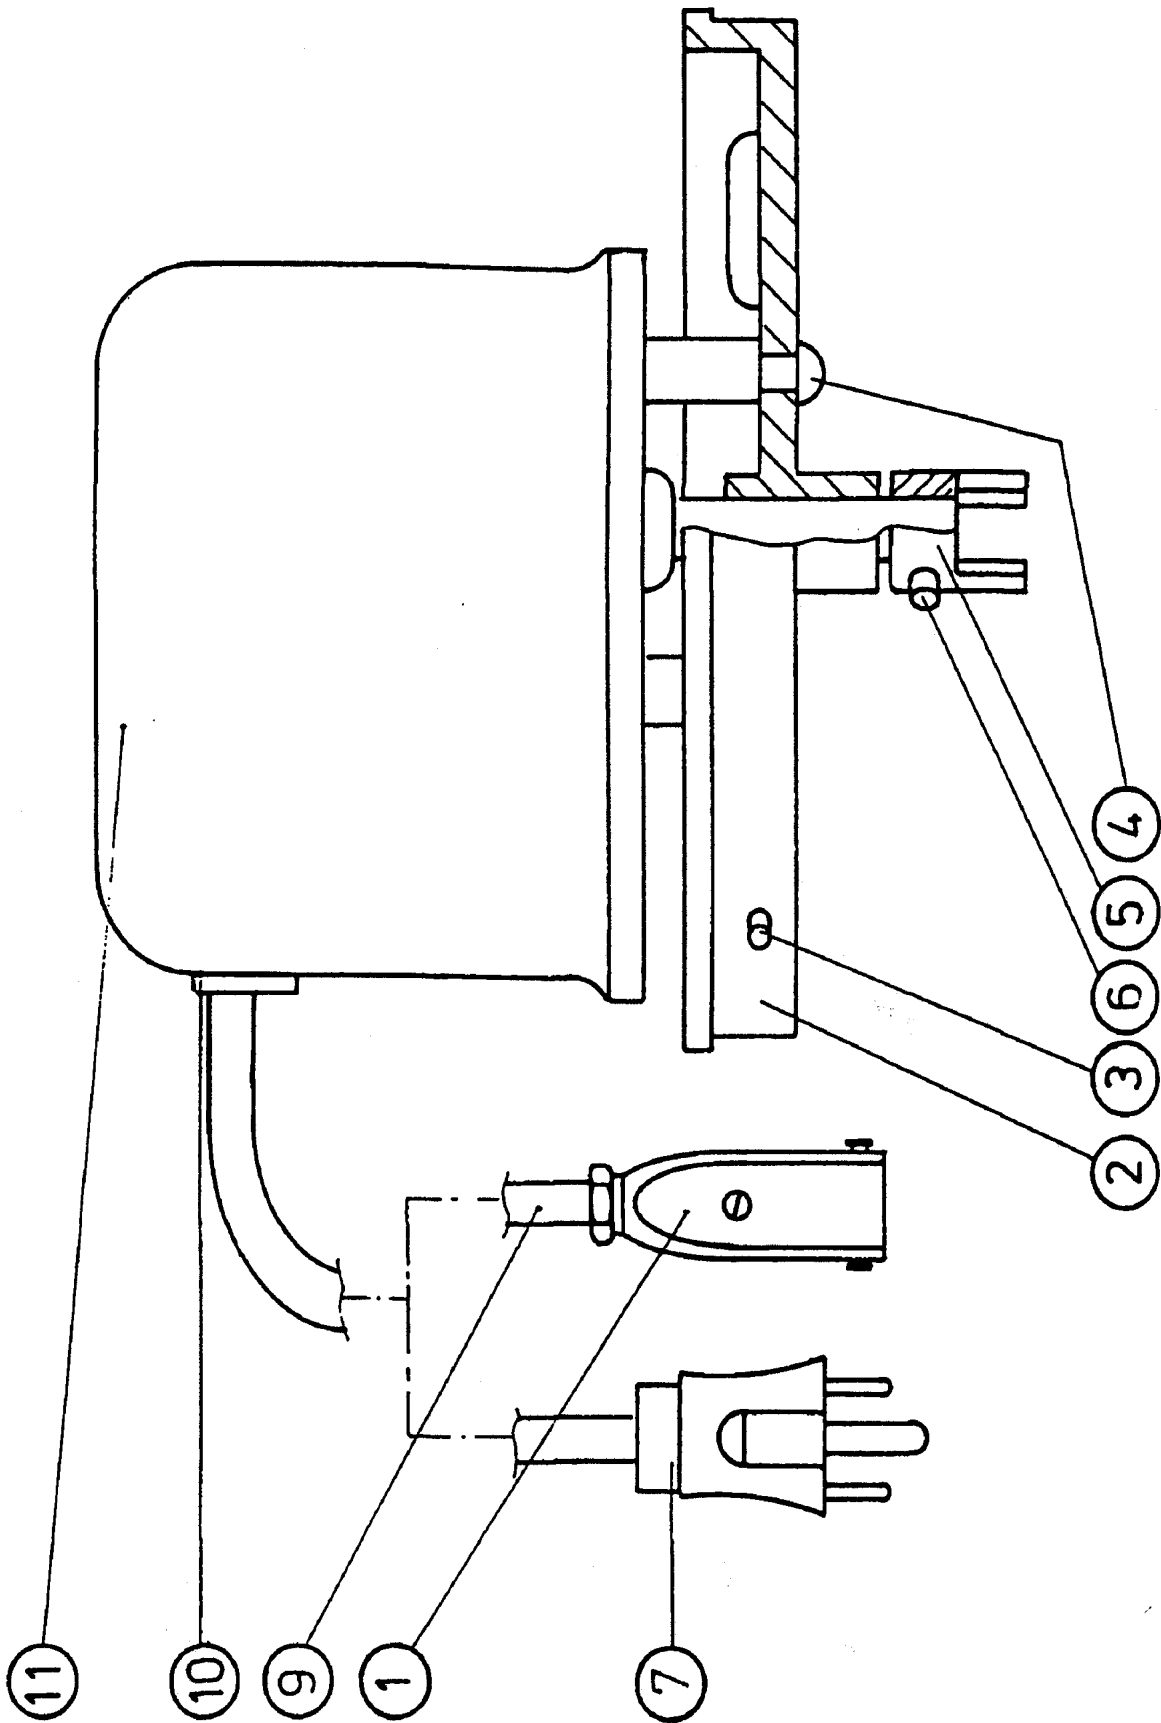

**MOT.AGITATION COVER ASSY,DUAL
DUAL**

ITEM	PART NO	DESCRIPTION	PAGE
5	4430002-SP	Connector,agitator,5/16,w/scr	
	1164223-SP	Cord,mot,w.Hir.pl.fitted on750	(pos. 1 & 9)
	1735155-SP	Cover,assy,192oz,3434,75cm crd	
10	4000023-SP	Strain relief,6N3-4,HEYCO	
6	4000028-SP	Screw,#10-32x1/4,slot,100pcs	
7	4435002-SP	Cord,motor,20,(ncs-80)	
2	4439001-SP	Cover,only,can 192-oz,3434 mot	
	4439010-SP	Cover,mot,assy,3434,192-oz	
4	4000064-SP	Screw,THCS#8-32x3/8,slot,100pc	(pos 4 (100x))
11	4430101-SP	Motor,only,#3434,220V,50Hz