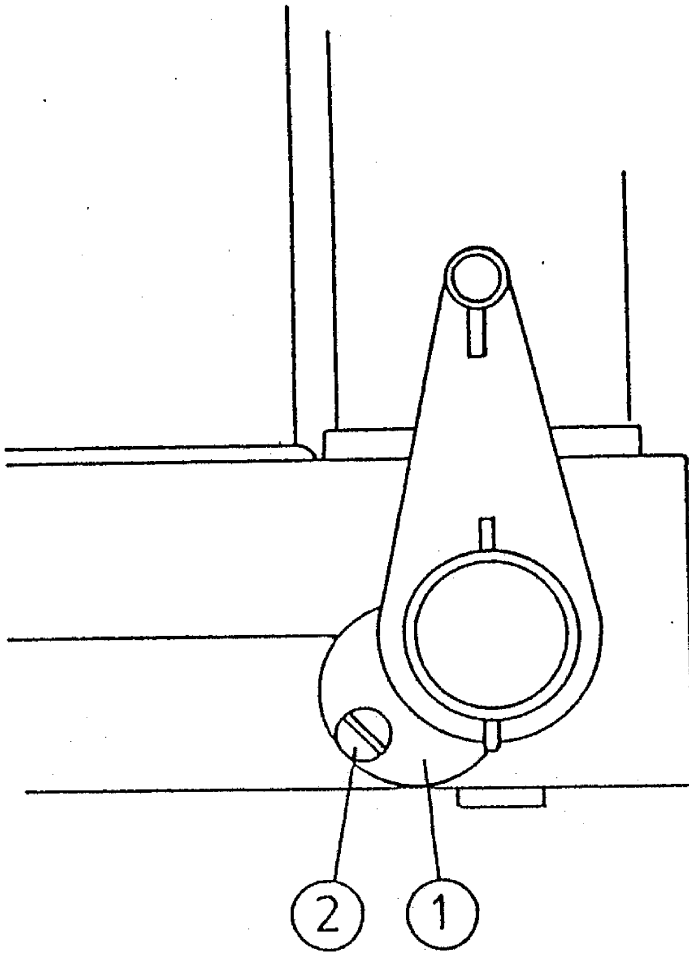

**TURNTABLE BASE ASSY,DUAL
DUAL**

ITEM	PART NO	DESCRIPTION	PAGE
3	4103801-SP	Plug,receptacle,electrical,US	
17	4120908-SP	Nut,hex,7/16-28,index.pin,25pc	
	4120925-SP	Pin ,index,housing,assy,comp	(pos. 14,16,17 & 18)
3	1163010-SP	Conn.Hirschmann.Female.w.clamp	

1737