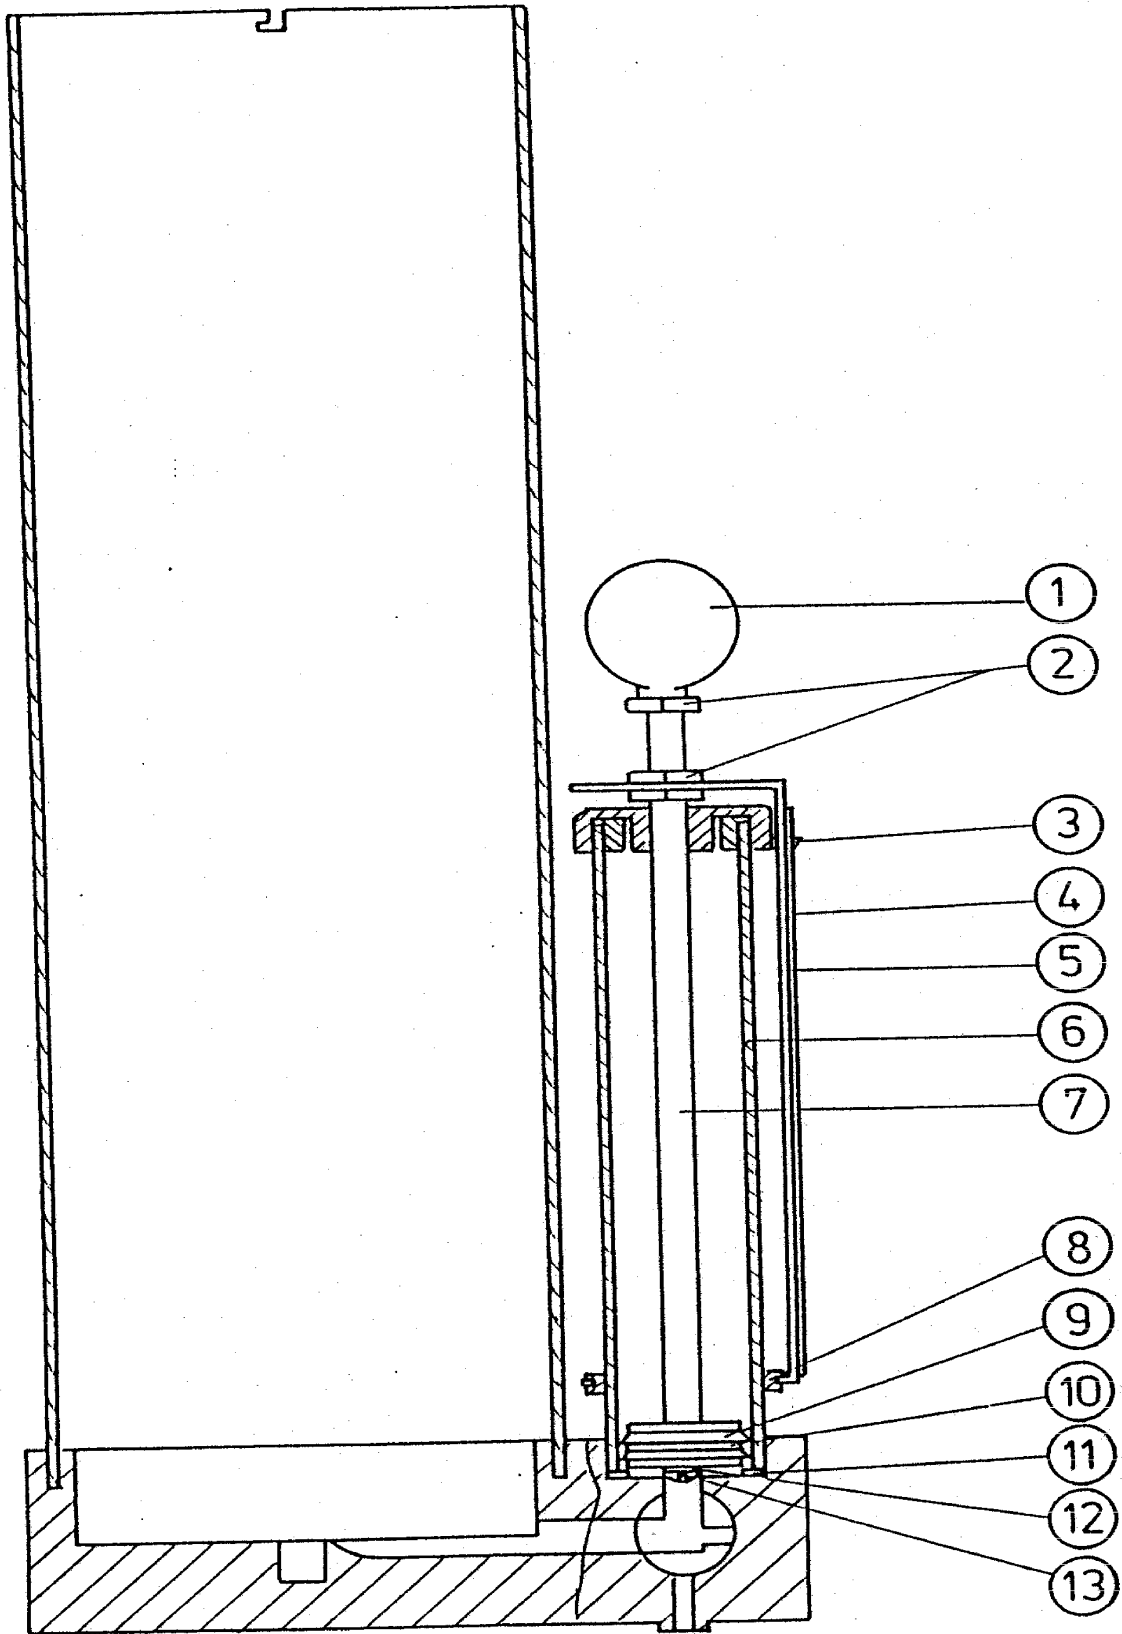

1733

**CANISTER PUMP ASSY,DUAL
DUAL**

ITEM	PART NO	DESCRIPTION	PAGE
	4221510-SP	Pumptube&piston rod,assy5-ozFA	
	4228502-SP	Gasket,pumptube,5-oz,set,10pcs	(pos. 11 (10x))
	4224511-SP	Spacer,piston,5-oz,US,set,4pcs	(pos. 10(4X))
12	4000052-SP	Washer,fiber,3/16x1/2 100pcs	
7	4222500-SP	Piston rod,only,5-oz	
9	4223510-SP	Piston,teflon,5-oz,US,set,4pcs	
9	4223510X-SP	Piston,teflon,5-oz,set,100 pcs	(pos 9 (100x))
6	4225100-SP	Pump,tube,only,5-oz,US	
5	4226557-SP	Gauge,assy.comp,5-oz,0-5