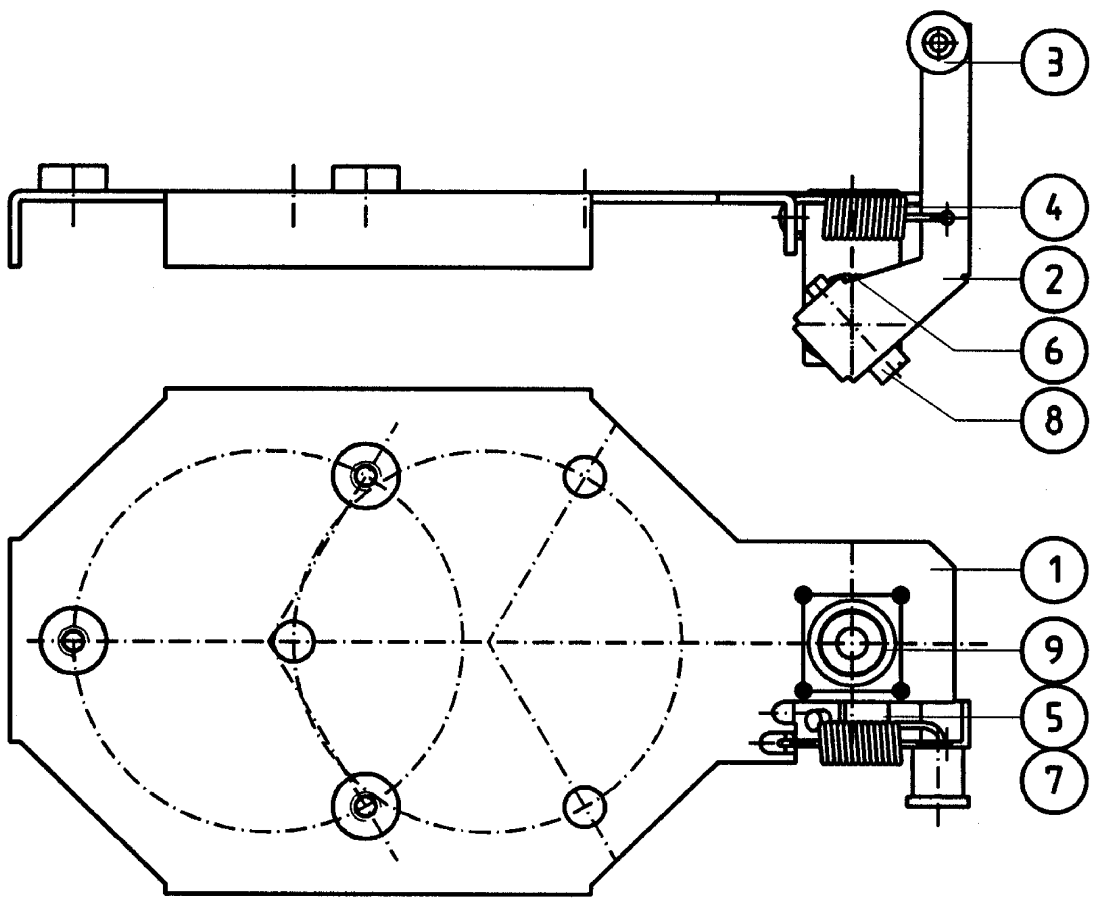

1754

**NOZZLE CLOSER ASSY,NSC80COMPAC
DUAL**

ITEM	PART NO	DESCRIPTION	PAGE
4	1165022-SP	Spring (14mm valve)set,25pcs	
5	1165037-SP	valve,medium,only,6mmex,f9/16"	
7	1165061-SP	O-ring,vit,10.82x1.78,25pcs	
9	1860022-SP	O-ring,viton,12.42x1.78,25pcs	
6	1850456-SP	Circlip,f14,DIN471-A set100pcs	(pos 6 (100x))