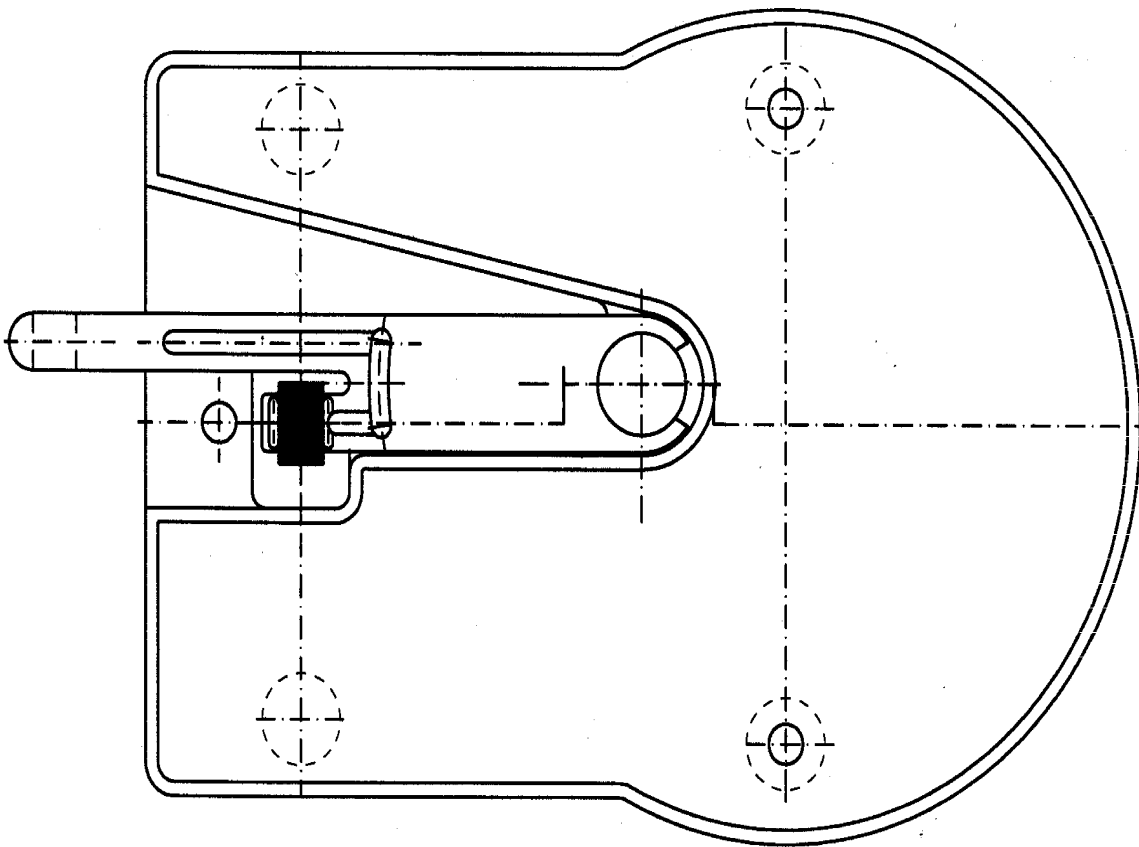

**NOZZLE CLOSER ASSY,NSC80COMPAC
DUAL**

ITEM	PART NO	DESCRIPTION	PAGE
	1800691-SP	Nozzle closer assy,SC,Compl	(pos. 1,2,3 & 4)
2	1800715-SP	Lever,nozzle closer,sc/HM-f	
3	A-03380-SP	Nozzle,wiper,set,21P/53P,25pcs	

1756