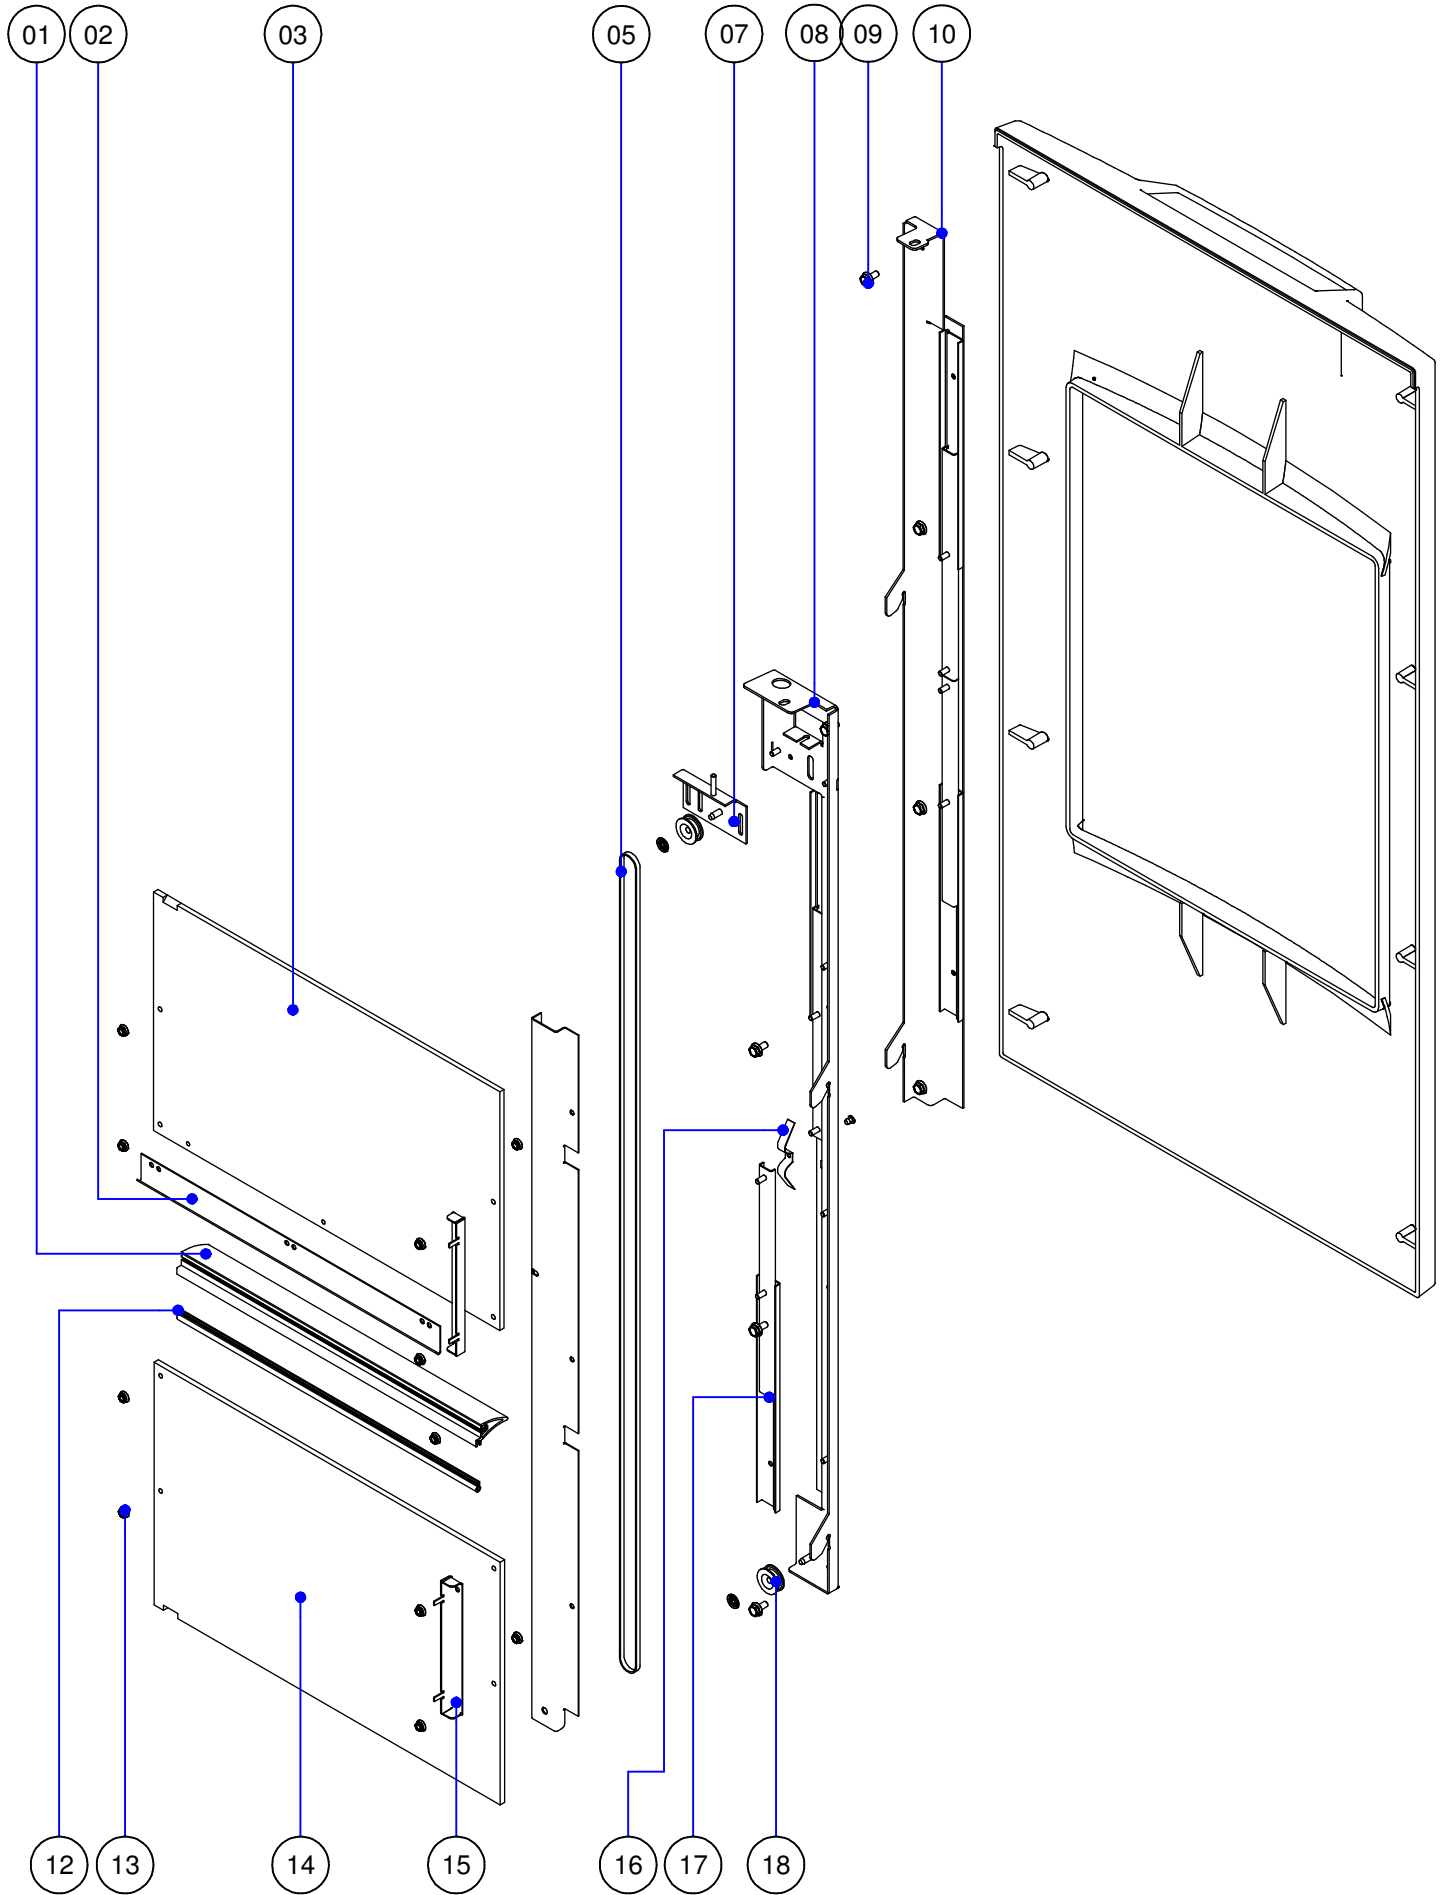

<h1>SK280</h1>
Sparepartsbook

6100

01

Spare Parts List				
ITEM	PARTNUMBER	DESCRIPTION	REMARKS	QTY
01	1862496-SP	S0/SK,door,assy>manual		1

6110

Spare Parts List

ITEM	PART NUMBER	DESCRIPTION	REMARKS	QTY
04	1602782-SP	Fuse,10A,set,10pcs		10
07	1110430-SP	Cap,white,f70mm,10pcs.		10
09	1862594-sp	Foot,plastic,M10x60(set 4 pcs)		4
11	1860277-sp	Wheel,nylon+bolt's&nut's,4pcs	pos. 10,11,12	4

6120

Spare Parts List				
ITEM	PART NUMBER	DESCRIPTION	REMARKS	QTY
02	1864150-sp	Clamping motor,NB-YJ,SK280		1
09	1810315-SP	Plate,motor,clamp,SO/SK		1
10	1862173-SP	V-belt,clamp,SO/SK		1
18	1815253-SP	Top plate with rubber		1
19	1864279-sp	Upper plate vulcanized,SK280		1
31	1602121-SP	Bearing,UCF 204 D1		2
37	1864220-SP	Coupling,buffer set SK3/4/550		1
	5109020-SP	Disc,foam,set(f170mm)	pos.35,36	1
	1810488-SP	Leafspring,set,SO/SK	pos.4,5,6	1
	1809654-SP	Bearing,set,2pcs,S0/Sk	pos.31,32,33	1
	1809679-SP	Spindle+nut,So-400 (2pcs)	pos.24,25	1
	1862506-SP	Spindle,assy,SO/SK (2pcs)	pos.20,21,22,23,24,25,26, 27,31,32,33	1
	1862580-SP	Bearing,UCF+bolt's,set2pcs.	pos.27,30	1

6125

Spare Parts List

ITEM	PART NUMBER	DESCRIPTION	REMARKS	QTY
09	1864088-sp	Bearing,UPC206,SK280		2

6130

Spare Parts List

ITEM	PART NUMBER	DESCRIPTION	REMARKS	QTY
01	1864094-SP	Emergency,switch,SK280		1
03	1864116-SP	Foil,Keyboard,SK280		1
06	1864493-SP	Starting capacitor for wonder		1
07	1864485-SP	Running capacitor for wonder		1
08	1814370-SP	Powerboard,SK280/350		1
12	1864093-SP	Transformer,225VA,1x18V,110/2	pos.12,13,14	1
14	1160200-SP	Switch,micro,v-165-1c5		1
15	1864091-SP	Filter,SK250,6A		1

6135

Spare Parts List

ITEM	PART NUMBER	DESCRIPTION	REMARKS	QTY
05	1810429-SP	Belt,door,S0/SK		1
16	1811350-SP	spring,leaf,door,S0/SK		1
	1809790-SP	Door>window,assy,S0/SK	pos.1,2,3,12,13,14	1
	1809990-SP	Guiding,door,set,S0/SK	pos.5,7,8,9,10,16,17,18	1