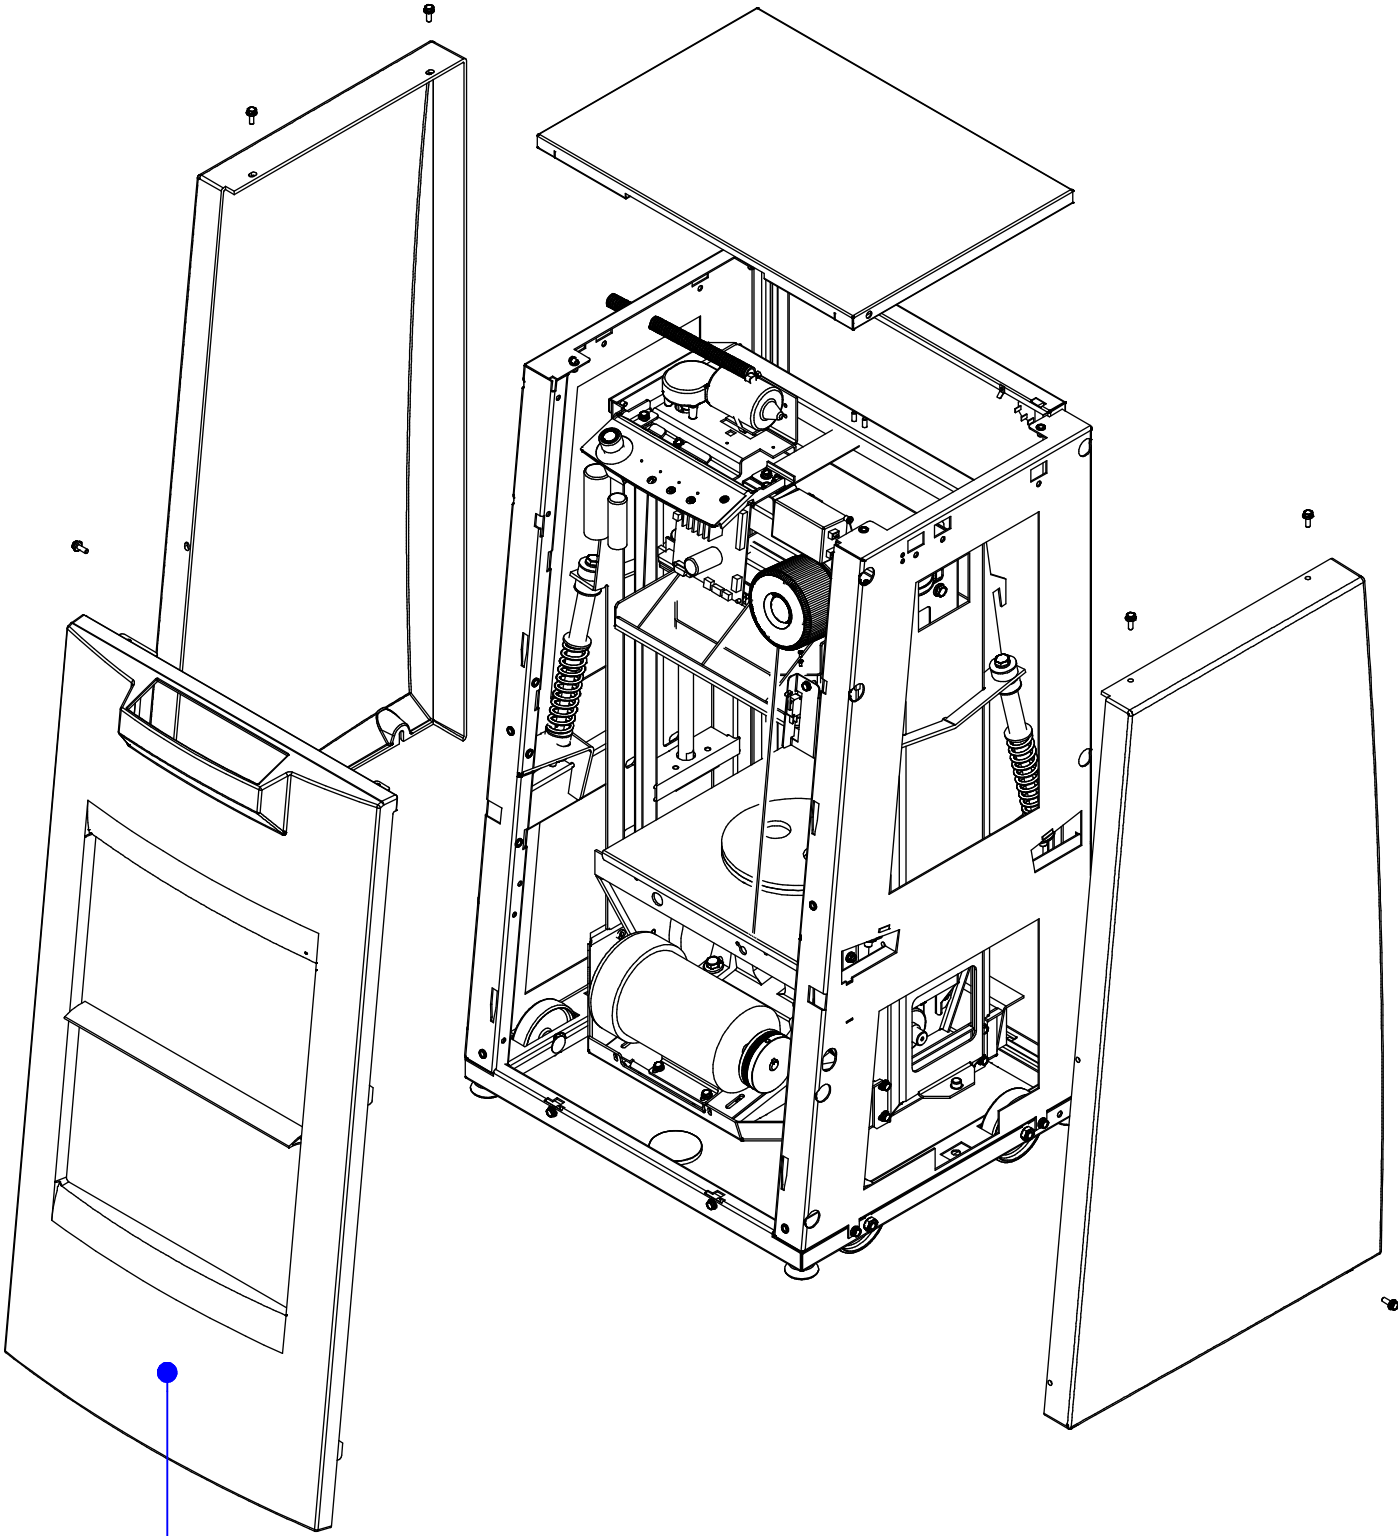

<h1>SK280</h1>
Sparepartsbook

6100

01

Spare Parts List				
ITEM	PARTNUMBER	DESCRIPTION	REMARKS	QTY
01	1862496-SP	S0/SK,door,assy>manual		1

6110

Spare Parts List

ITEM	PART NUMBER	DESCRIPTION	REMARKS	QTY
04	1602782-SP	Fuse,10A,set,10pcs		10
07	1110430-SP	Cap,white,f70mm,10pcs.		10
09	1862594-sp	Foot,plastic,M10x60(set 4 pcs)		4
11	1860277-sp	Wheel,nylon+bolt's&nut's,4pcs	pos. 10,11,12	4

6115

Spare Parts List

ITEM	PARTNUMBER	DESCRIPTION	REMARKS	QTY
05	1809465-SP	Crank,assy,SO/SK	Page 6125	1
06	1864239-sp	V-belt,shakemotor,sk280/350		1
08	1864240-sp	Motor,shake,wonder,0.75kW		1
10	1864230-sp	Pulley,D82,680rpm,SK280		1
13	1864139-SP	Super-strut-assy,SK280/350/450/550		4

6120

Spare Parts List				
ITEM	PART NUMBER	DESCRIPTION	REMARKS	QTY
02	1864150-sp	Clamping motor,NB-YJ,SK280		1
09	1810315-SP	Plate,motor,clamp,SO/SK		1
10	1862173-SP	V-belt,clamp,SO/SK		1
18	1815253-SP	Top plate with rubber		1
19	1864279-sp	Upper plate vulcanized,SK280		1
31	1602121-SP	Bearing,UCF 204 D1		2
37	1864220-SP	Coupling,buffer set SK3/4/550		1
	5109020-SP	Disc,foam,set(f170mm)	pos.35,36	1
	1810488-SP	Leafspring,set,SO/SK	pos.4,5,6	1
	1809654-SP	Bearing,set,2pcs,S0/Sk	pos.31,32,33	1
	1809679-SP	Spindle+nut,So-400 (2pcs)	pos.24,25	1
	1862506-SP	Spindle,assy,SO/SK (2pcs)	pos.20,21,22,23,24,25,26, 27,31,32,33	1
	1862580-SP	Bearing,UCF+bolt's,set2pcs.	pos.27,30	1

6125

Spare Parts List

ITEM	PART NUMBER	DESCRIPTION	REMARKS	QTY
09	1864088-sp	Bearing,UPC206,SK280		2

6130

Spare Parts List

ITEM	PART NUMBER	DESCRIPTION	REMARKS	QTY
01	1864094-SP	Emergency,switch,SK280		1
03	1864116-SP	Foil,Keyboard,SK280		1
06	1864493-SP	Starting capacitor for wonder		1
07	1864485-SP	Running capacitor for wonder		1
08	1814370-SP	Powerboard,SK280/350		1
12	1864093-SP	Transformer,225VA,1x18V,110/2	pos.12,13,14	1
14	1160200-SP	Switch,micro,v-165-1c5		1
15	1864091-SP	Filter,SK250,6A		1