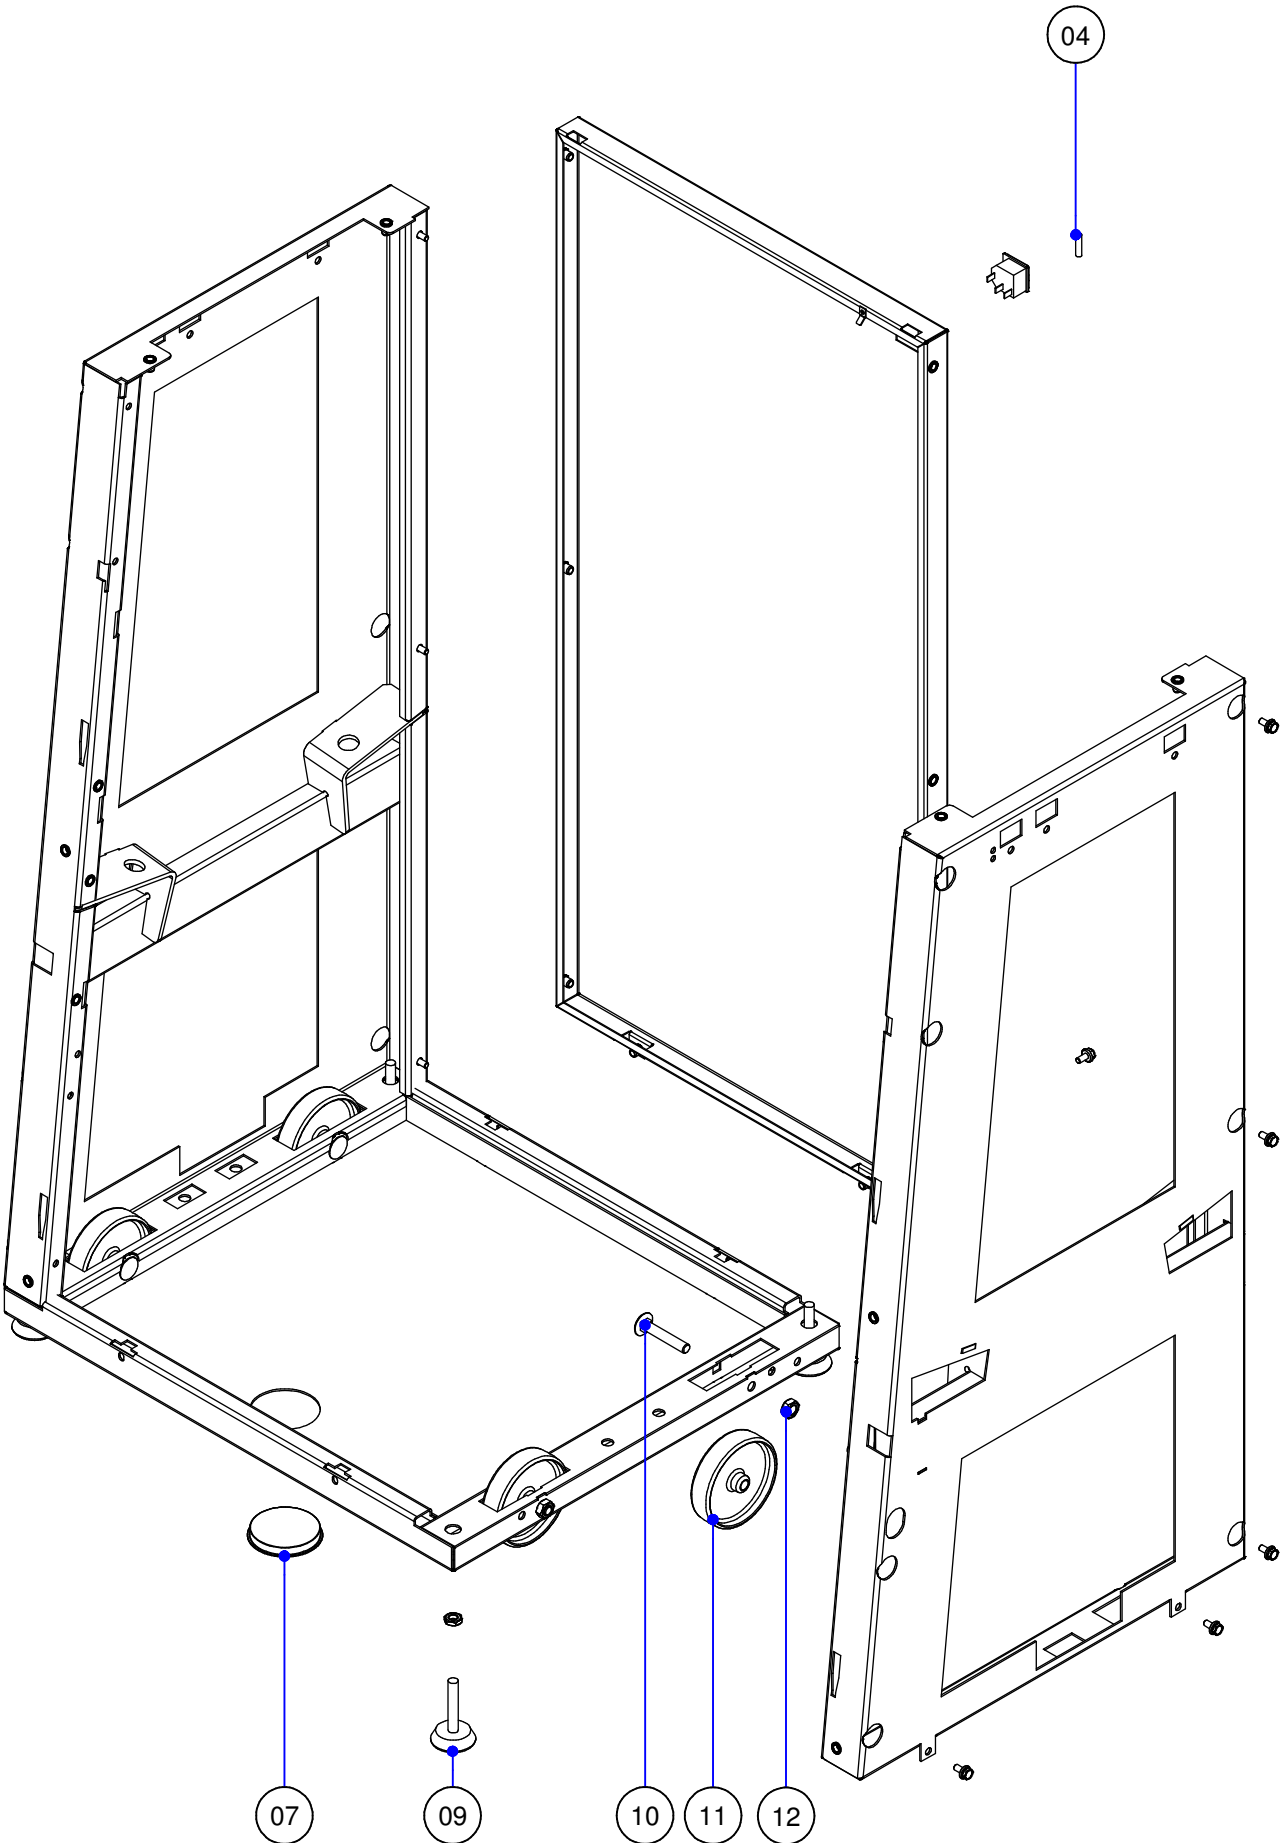

<h1>SK280</h1>
Sparepartsbook

6100

01

Spare Parts List				
ITEM	PARTNUMBER	DESCRIPTION	REMARKS	QTY
01	1862496-SP	S0/SK,door,assy>manual		1

6110

Spare Parts List

ITEM	PART NUMBER	DESCRIPTION	REMARKS	QTY
04	1602782-SP	Fuse,10A,set,10pcs		10
07	1110430-SP	Cap,white,f70mm,10pcs.		10
09	1862594-sp	Foot,plastic,M10x60(set 4 pcs)		4
11	1860277-sp	Wheel,nylon+bolt's&nut's,4pcs	pos. 10,11,12	4

6115

Spare Parts List

ITEM	PARTNUMBER	DESCRIPTION	REMARKS	QTY
05	1809465-SP	Crank,assy,SO/SK	Page 6125	1
06	1864239-sp	V-belt,shakemotor,sk280/350		1
08	1864240-sp	Motor,shake,wonder,0.75kW		1
10	1864230-sp	Pulley,D82,680rpm,SK280		1
13	1864139-SP	Super-strut-assy,SK280/350/450/550		4

6120

Spare Parts List				
ITEM	PART NUMBER	DESCRIPTION	REMARKS	QTY
02	1864150-sp	Clamping motor,NB-YJ,SK280		1
09	1810315-SP	Plate,motor,clamp,SO/SK		1
10	1862173-SP	V-belt,clamp,SO/SK		1
18	1815253-SP	Top plate with rubber		1
19	1864279-sp	Upper plate vulcanized,SK280		1
31	1602121-SP	Bearing,UCF 204 D1		2
37	1864220-SP	Coupling,buffer set SK3/4/550		1
	5109020-SP	Disc,foam,set(f170mm)	pos.35,36	1
	1810488-SP	Leafspring,set,SO/SK	pos.4,5,6	1
	1809654-SP	Bearing,set,2pcs,S0/Sk	pos.31,32,33	1
	1809679-SP	Spindle+nut,So-400 (2pcs)	pos.24,25	1
	1862506-SP	Spindle,assy,SO/SK (2pcs)	pos.20,21,22,23,24,25,26, 27,31,32,33	1
	1862580-SP	Bearing,UCF+bolt's,set2pcs.	pos.27,30	1