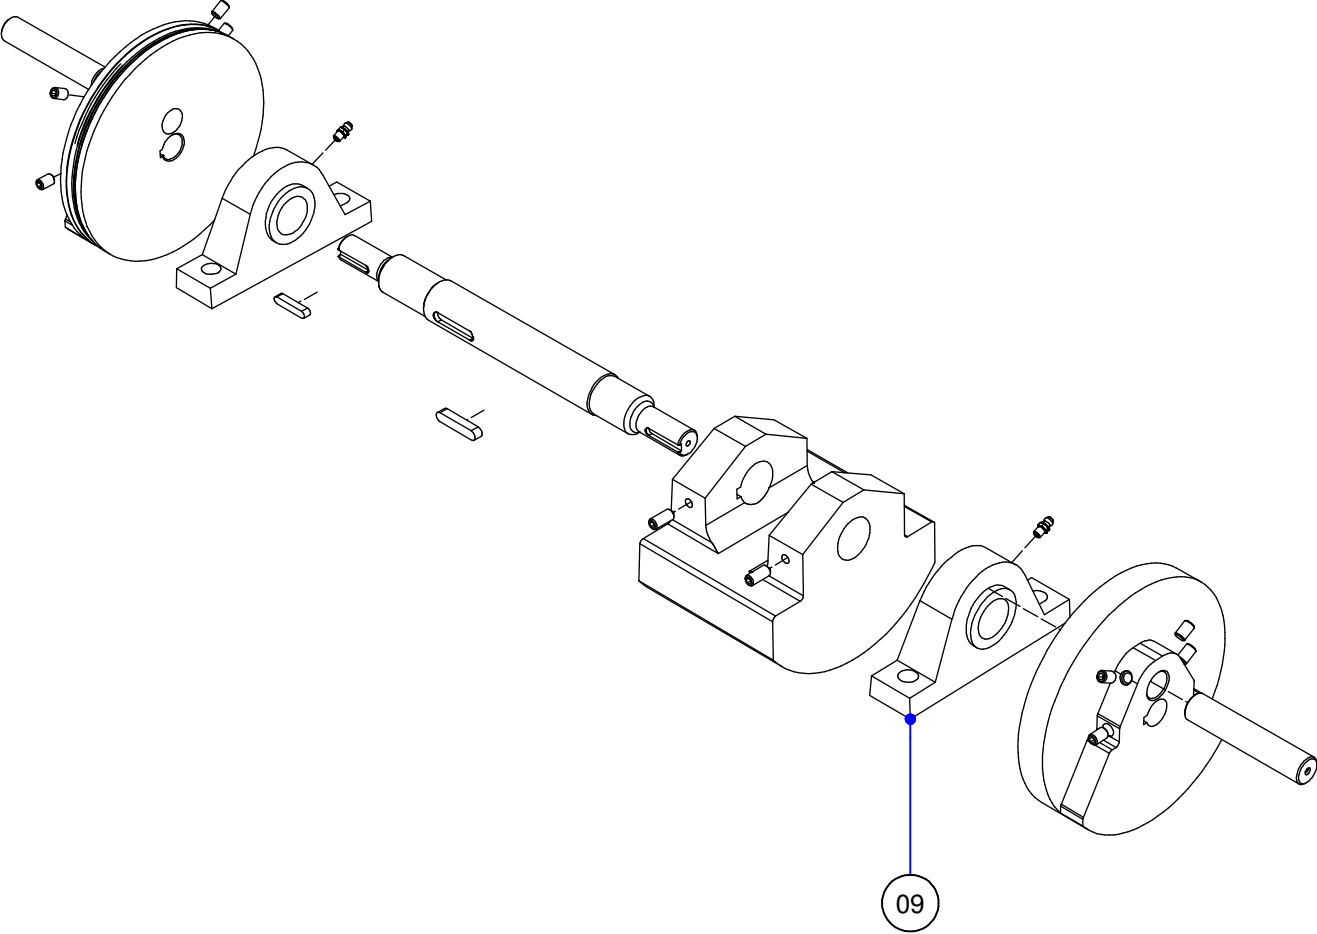

<h1>SK280</h1>
Sparepartsbook

6100

01

Spare Parts List				
ITEM	PARTNUMBER	DESCRIPTION	REMARKS	QTY
01	1862496-SP	S0/SK,door,assy>manual		1

6110

Spare Parts List

ITEM	PART NUMBER	DESCRIPTION	REMARKS	QTY
04	1602782-SP	Fuse,10A,set,10pcs		10
07	1110430-SP	Cap,white,f70mm,10pcs.		10
09	1862594-sp	Foot,plastic,M10x60(set 4 pcs)		4
11	1860277-sp	Wheel,nylon+bolt's&nut's,4pcs	pos. 10,11,12	4

6115

Spare Parts List

ITEM	PARTNUMBER	DESCRIPTION	REMARKS	QTY
05	1809465-SP	Crank,assy,SO/SK	Page 6125	1
06	1864239-sp	V-belt,shakemotor,sk280/350		1
08	1864240-sp	Motor,shake,wonder,0.75kW		1
10	1864230-sp	Pulley,D82,680rpm,SK280		1
13	1864139-SP	Super-strut-assy,SK280/350/450/550		4

6120

Spare Parts List				
ITEM	PART NUMBER	DESCRIPTION	REMARKS	QTY
02	1864150-sp	Clamping motor,NB-YJ,SK280		1
09	1810315-SP	Plate,motor,clamp,SO/SK		1
10	1862173-SP	V-belt,clamp,SO/SK		1
18	1815253-SP	Top plate with rubber		1
19	1864279-sp	Upper plate vulcanized,SK280		1
31	1602121-SP	Bearing,UCF 204 D1		2
37	1864220-SP	Coupling,buffer set SK3/4/550		1
	5109020-SP	Disc,foam,set(f170mm)	pos.35,36	1
	1810488-SP	Leafspring,set,SO/SK	pos.4,5,6	1
	1809654-SP	Bearing,set,2pcs,S0/Sk	pos.31,32,33	1
	1809679-SP	Spindle+nut,So-400 (2pcs)	pos.24,25	1
	1862506-SP	Spindle,assy,SO/SK (2pcs)	pos.20,21,22,23,24,25,26, 27,31,32,33	1
	1862580-SP	Bearing,UCF+bolt's,set2pcs.	pos.27,30	1

6125

Spare Parts List

ITEM	PART NUMBER	DESCRIPTION	REMARKS	QTY
09	1864088-sp	Bearing,UPC206,SK280		2

6130

Spare Parts List

ITEM	PART NUMBER	DESCRIPTION	REMARKS	QTY
01	1864094-SP	Emergency,switch,SK280		1
03	1864116-SP	Foil,Keyboard,SK280		1
06	1864493-SP	Starting capacitor for wonder		1
07	1864485-SP	Running capacitor for wonder		1
08	1814370-SP	Powerboard,SK280/350		1
12	1864093-SP	Transformer,225VA,1x18V,110/2	pos.12,13,14	1
14	1160200-SP	Switch,micro,v-165-1c5		1
15	1864091-SP	Filter,SK250,6A		1