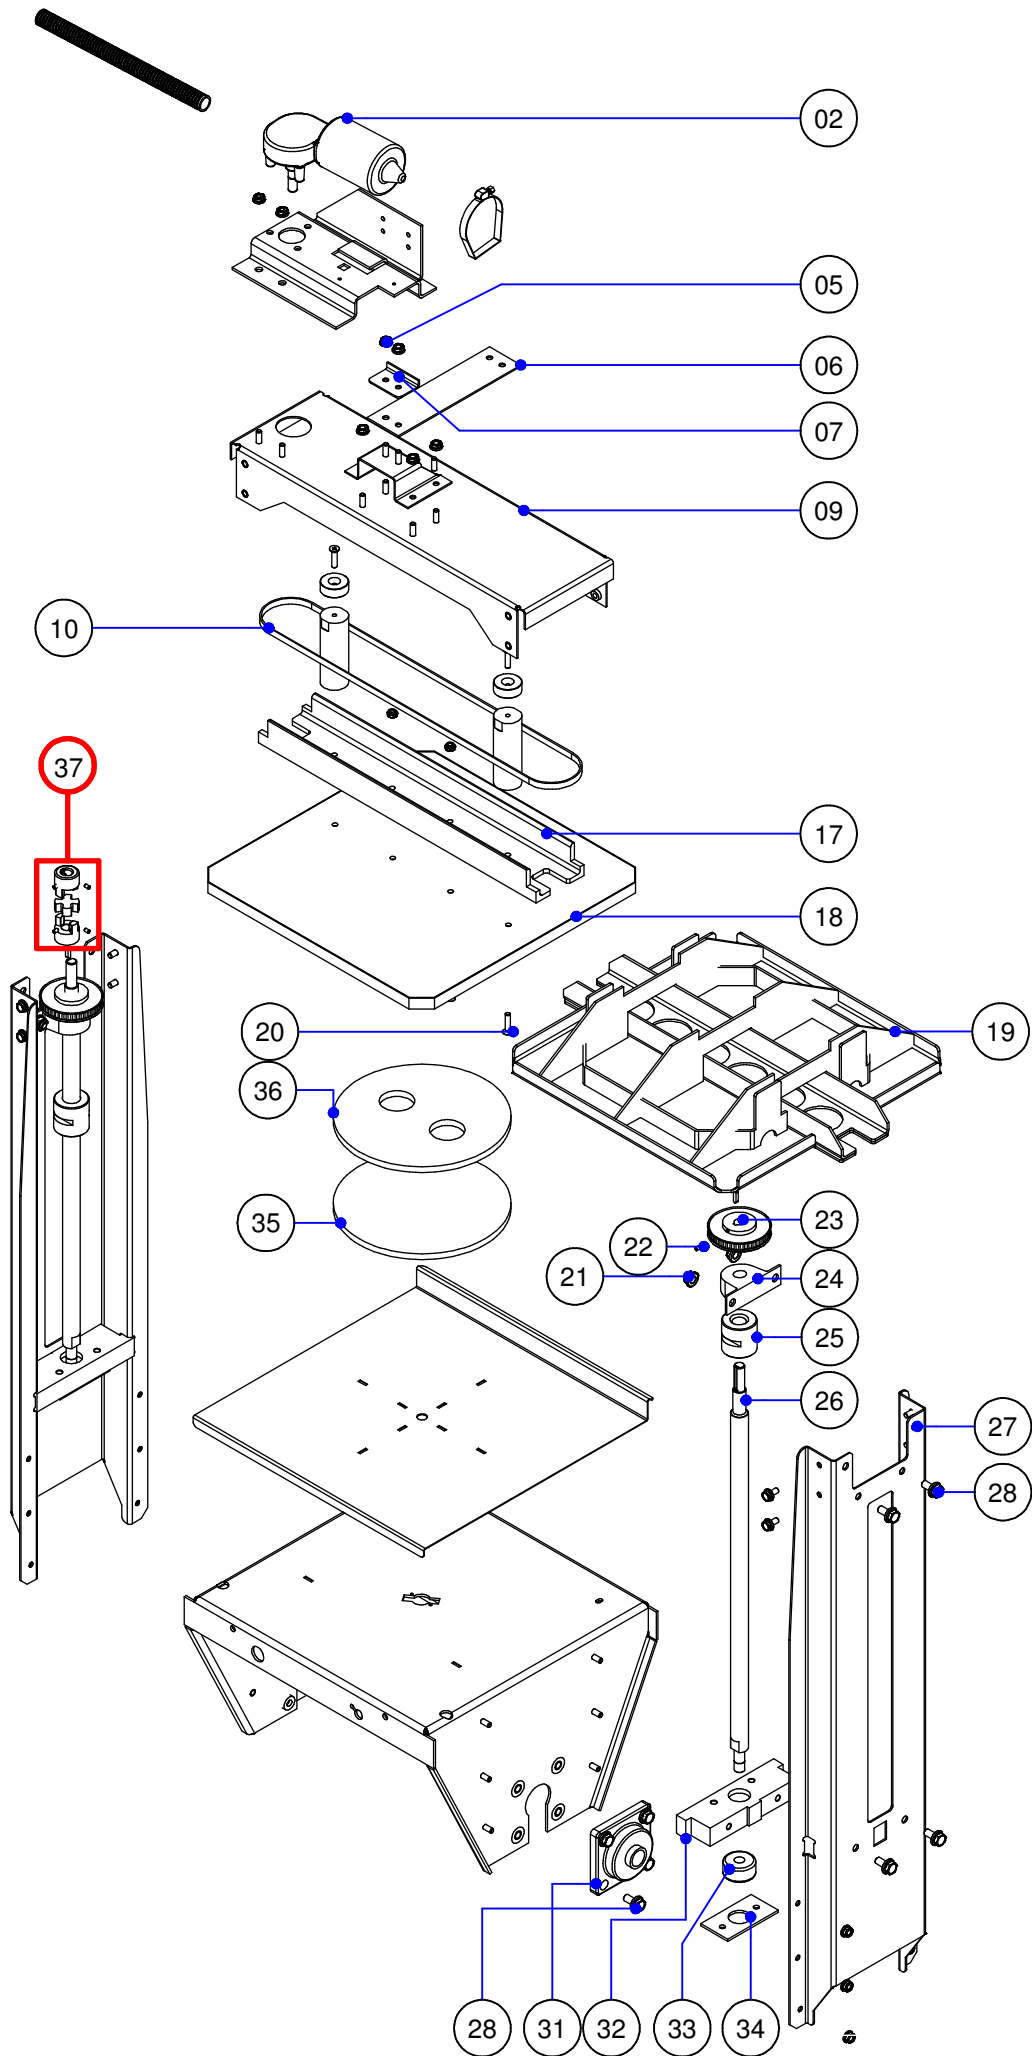

<h1>SK280</h1>
Sparepartsbook

6100

01

Spare Parts List				
ITEM	PARTNUMBER	DESCRIPTION	REMARKS	QTY
01	1862496-SP	S0/SK,door,assy>manual		1

6110

Spare Parts List

ITEM	PART NUMBER	DESCRIPTION	REMARKS	QTY
04	1602782-SP	Fuse,10A,set,10pcs		10
07	1110430-SP	Cap,white,f70mm,10pcs.		10
09	1862594-sp	Foot,plastic,M10x60(set 4 pcs)		4
11	1860277-sp	Wheel,nylon+bolt's&nut's,4pcs	pos. 10,11,12	4

6115

Spare Parts List

ITEM	PARTNUMBER	DESCRIPTION	REMARKS	QTY
05	1809465-SP	Crank,assy,SO/SK	Page 6125	1
06	1864239-sp	V-belt,shakemotor,sk280/350		1
08	1864240-sp	Motor,shake,wonder,0.75kW		1
10	1864230-sp	Pulley,D82,680rpm,SK280		1
13	1864139-SP	Super-strut-assy,SK280/350/450/550		4

6120

Spare Parts List				
ITEM	PART NUMBER	DESCRIPTION	REMARKS	QTY
02	1864150-sp	Clamping motor,NB-YJ,SK280		1
09	1810315-SP	Plate,motor,clamp,SO/SK		1
10	1862173-SP	V-belt,clamp,SO/SK		1
18	1815253-SP	Top plate with rubber		1
19	1864279-sp	Upper plate vulcanized,SK280		1
31	1602121-SP	Bearing,UCF 204 D1		2
37	1864220-SP	Coupling,buffer set SK3/4/550		1
	5109020-SP	Disc,foam,set(f170mm)	pos.35,36	1
	1810488-SP	Leafspring,set,SO/SK	pos.4,5,6	1
	1809654-SP	Bearing,set,2pcs,S0/Sk	pos.31,32,33	1
	1809679-SP	Spindle+nut,So-400 (2pcs)	pos.24,25	1
	1862506-SP	Spindle,assy,SO/SK (2pcs)	pos.20,21,22,23,24,25,26, 27,31,32,33	1
	1862580-SP	Bearing,UCF+bolt's,set2pcs.	pos.27,30	1

6125

Spare Parts List

ITEM	PART NUMBER	DESCRIPTION	REMARKS	QTY
09	1864088-sp	Bearing,UPC206,SK280		2

6130

Spare Parts List

ITEM	PART NUMBER	DESCRIPTION	REMARKS	QTY
01	1864094-SP	Emergency,switch,SK280		1
03	1864116-SP	Foil,Keyboard,SK280		1
06	1864493-SP	Starting capacitor for wonder		1
07	1864485-SP	Running capacitor for wonder		1
08	1814370-SP	Powerboard,SK280/350		1
12	1864093-SP	Transformer,225VA,1x18V,110/2	pos.12,13,14	1
14	1160200-SP	Switch,micro,v-165-1c5		1
15	1864091-SP	Filter,SK250,6A		1