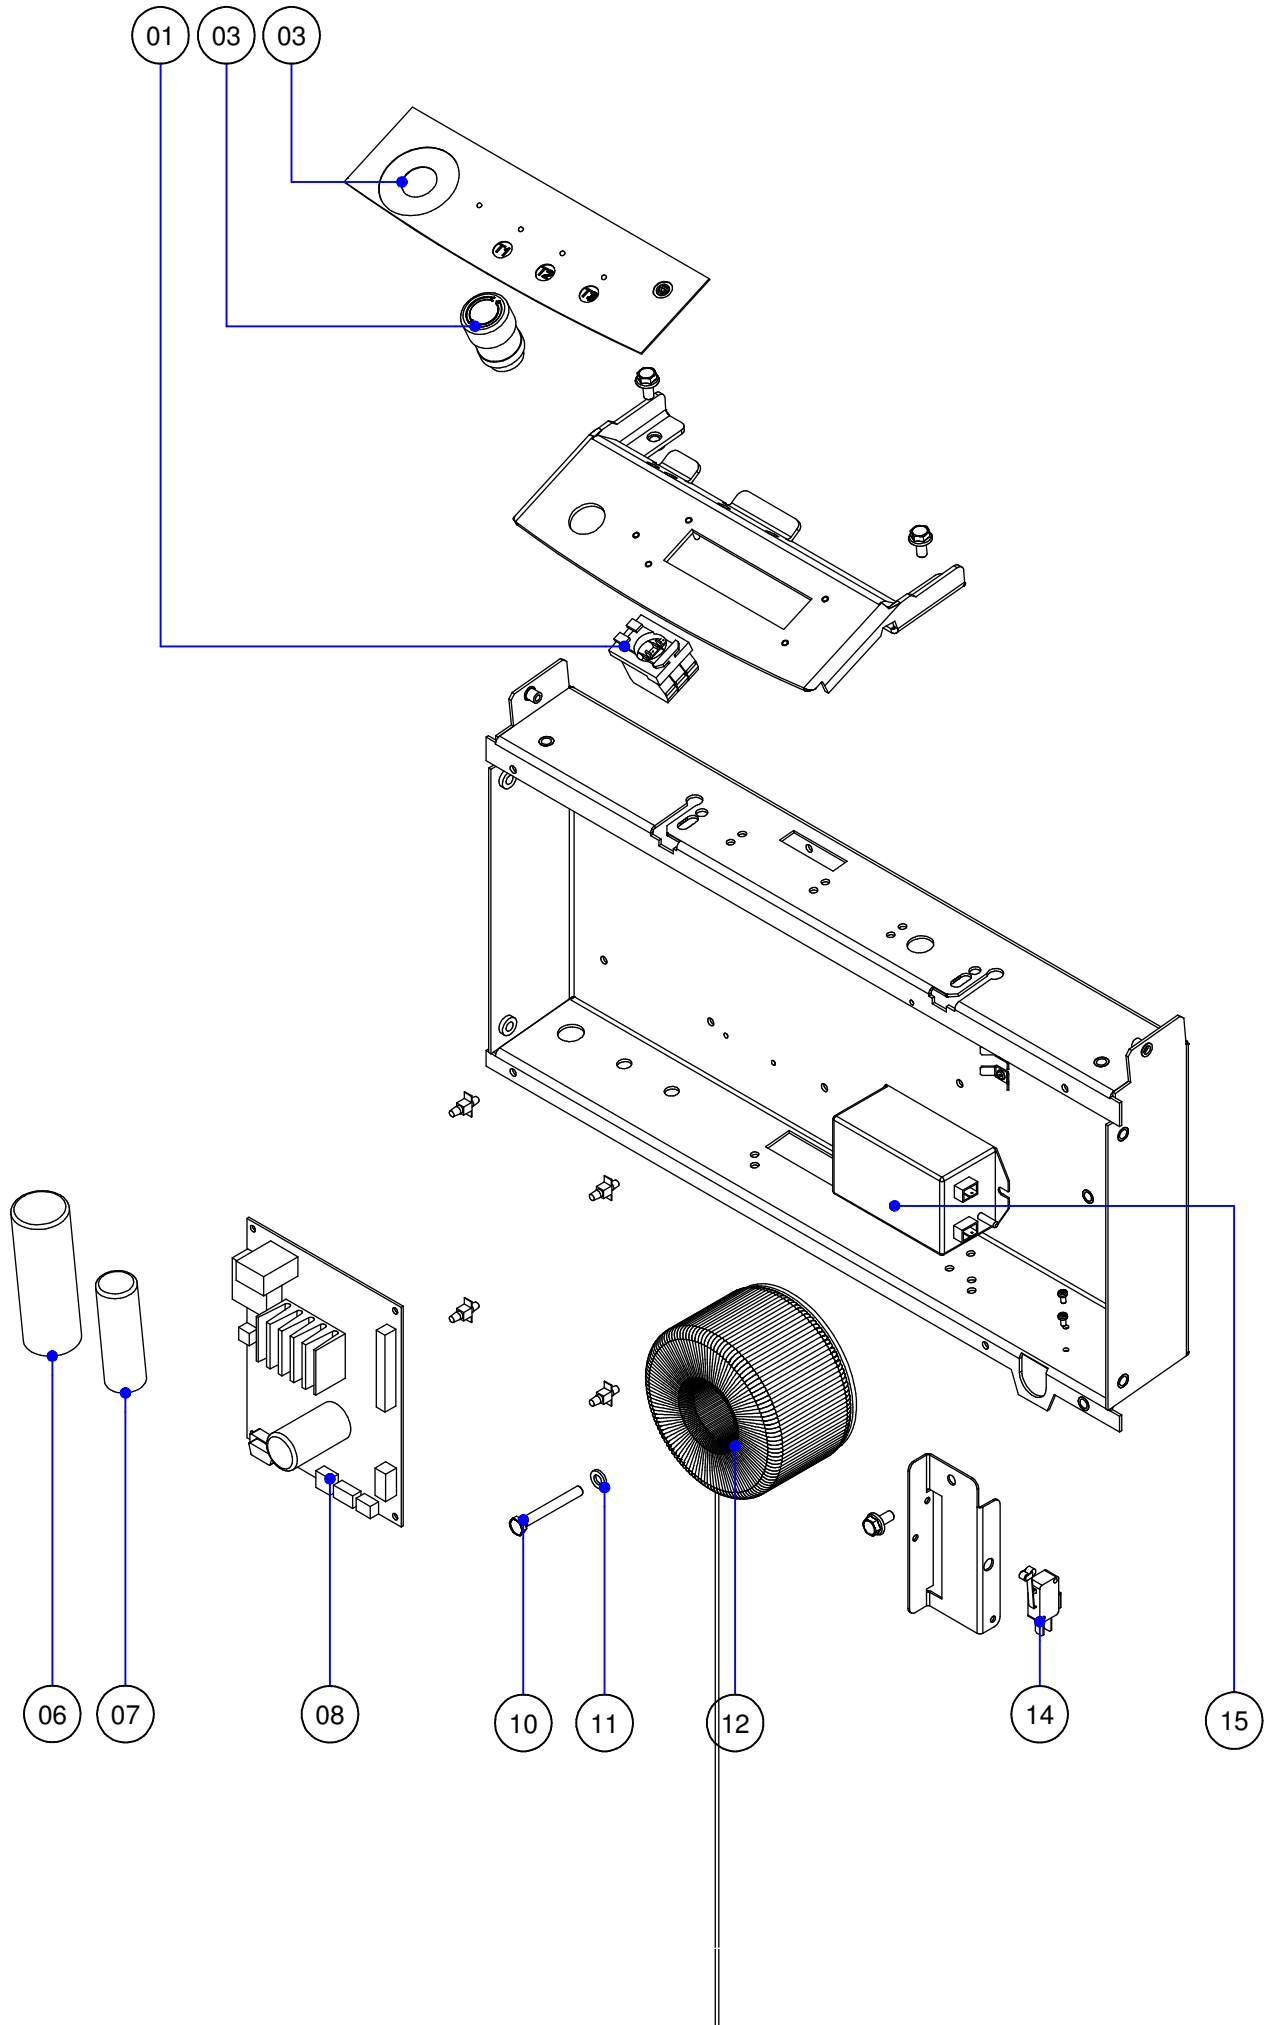

<h1>SK280</h1>
Sparepartsbook

6100

01

Spare Parts List				
ITEM	PARTNUMBER	DESCRIPTION	REMARKS	QTY
01	1862496-SP	S0/SK,door,assy>manual		1

6110

Spare Parts List

ITEM	PART NUMBER	DESCRIPTION	REMARKS	QTY
04	1602782-SP	Fuse,10A,set,10pcs		10
07	1110430-SP	Cap,white,f70mm,10pcs.		10
09	1862594-sp	Foot,plastic,M10x60(set 4 pcs)		4
11	1860277-sp	Wheel,nylon+bolt's&nut's,4pcs	pos. 10,11,12	4

6120

Spare Parts List				
ITEM	PART NUMBER	DESCRIPTION	REMARKS	QTY
02	1864150-sp	Clamping motor,NB-YJ,SK280		1
09	1810315-SP	Plate,motor,clamp,SO/SK		1
10	1862173-SP	V-belt,clamp,SO/SK		1
18	1815253-SP	Top plate with rubber		1
19	1864279-sp	Upper plate vulcanized,SK280		1
31	1602121-SP	Bearing,UCF 204 D1		2
37	1864220-SP	Coupling,buffer set SK3/4/550		1
	5109020-SP	Disc,foam,set(f170mm)	pos.35,36	1
	1810488-SP	Leafspring,set,SO/SK	pos.4,5,6	1
	1809654-SP	Bearing,set,2pcs,S0/Sk	pos.31,32,33	1
	1809679-SP	Spindle+nut,So-400 (2pcs)	pos.24,25	1
	1862506-SP	Spindle,assy,SO/SK (2pcs)	pos.20,21,22,23,24,25,26, 27,31,32,33	1
	1862580-SP	Bearing,UCF+bolt's,set2pcs.	pos.27,30	1

6125

Spare Parts List

ITEM	PART NUMBER	DESCRIPTION	REMARKS	QTY
09	1864088-sp	Bearing,UPC206,SK280		2

6130

Spare Parts List

ITEM	PART NUMBER	DESCRIPTION	REMARKS	QTY
01	1864094-SP	Emergency,switch,SK280		1
03	1864116-SP	Foil,Keyboard,SK280		1
06	1864493-SP	Starting capacitor for wonder		1
07	1864485-SP	Running capacitor for wonder		1
08	1814370-SP	Powerboard,SK280/350		1
12	1864093-SP	Transformer,225VA,1x18V,110/2	pos.12,13,14	1
14	1160200-SP	Switch,micro,v-165-1c5		1
15	1864091-SP	Filter,SK250,6A		1

6135

Spare Parts List

ITEM	PART NUMBER	DESCRIPTION	REMARKS	QTY
05	1810429-SP	Belt,door,S0/SK		1
16	1811350-SP	spring,leaf,door,S0/SK		1
	1809790-SP	Door>window,assy,S0/SK	pos.1,2,3,12,13,14	1
	1809990-SP	Guiding,door,set,S0/SK	pos.5,7,8,9,10,16,17,18	1