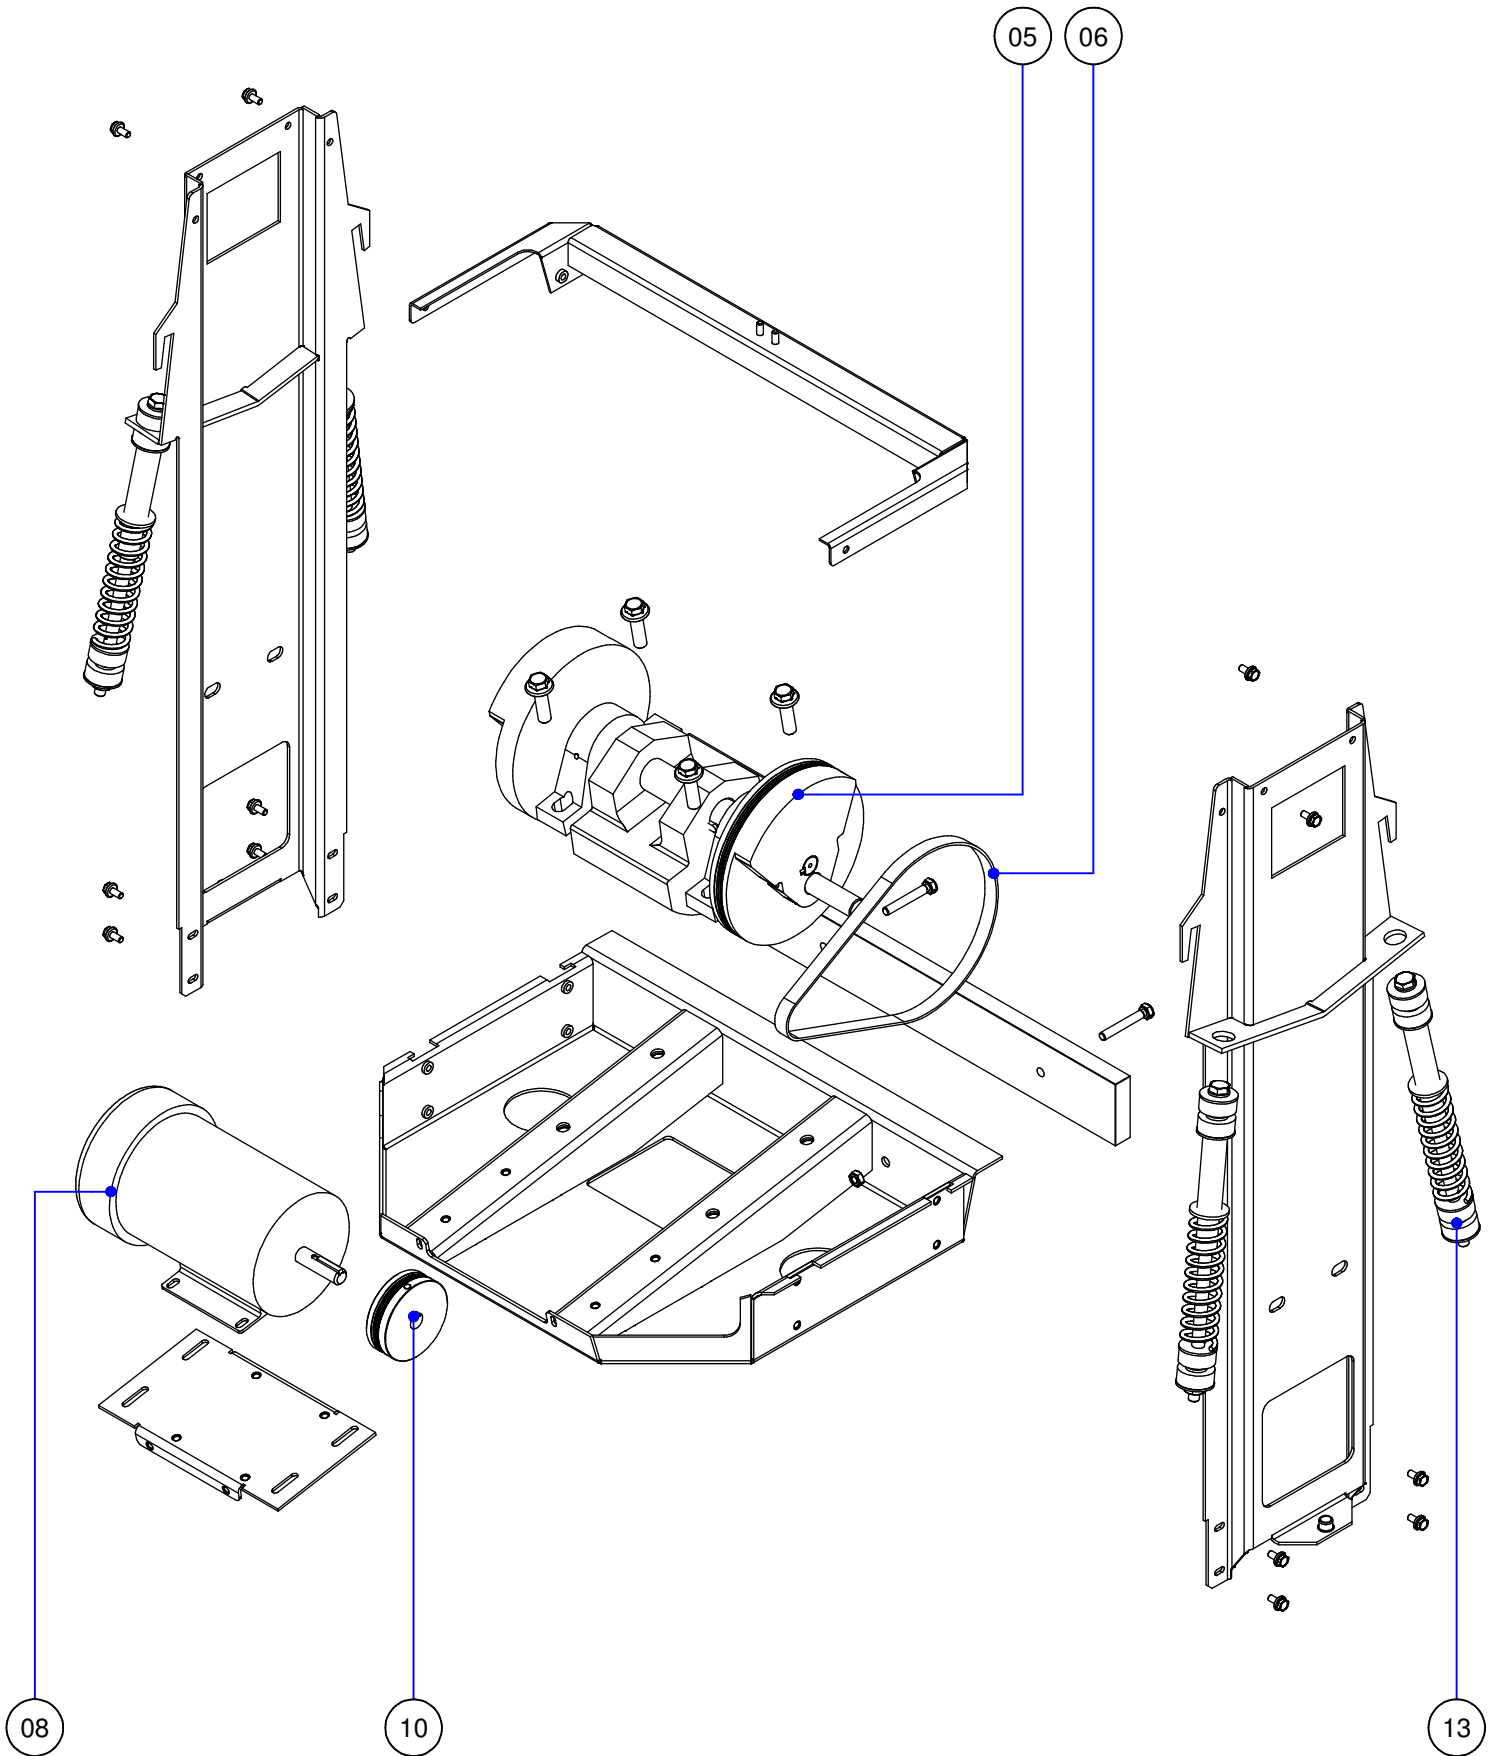

<h1>SK280</h1>
Sparepartsbook

6100

01

Spare Parts List				
ITEM	PARTNUMBER	DESCRIPTION	REMARKS	QTY
01	1862496-SP	S0/SK,door,assy>manual		1

6110

Spare Parts List

ITEM	PART NUMBER	DESCRIPTION	REMARKS	QTY
04	1602782-SP	Fuse,10A,set,10pcs		10
07	1110430-SP	Cap,white,f70mm,10pcs.		10
09	1862594-sp	Foot,plastic,M10x60(set 4 pcs)		4
11	1860277-sp	Wheel,nylon+bolt's&nut's,4pcs	pos. 10,11,12	4

6115

Spare Parts List

ITEM	PARTNUMBER	DESCRIPTION	REMARKS	QTY
05	1809465-SP	Crank,assy,SO/SK	Page 6125	1
06	1864239-sp	V-belt,shakemotor,sk280/350		1
08	1864240-sp	Motor,shake,wonder,0.75kW		1
10	1864230-sp	Pulley,D82,680rpm,SK280		1
13	1864139-SP	Super-strut-assy,SK280/350/450/550		4

6120

Spare Parts List				
ITEM	PART NUMBER	DESCRIPTION	REMARKS	QTY
02	1864150-sp	Clamping motor,NB-YJ,SK280		1
09	1810315-SP	Plate,motor,clamp,SO/SK		1
10	1862173-SP	V-belt,clamp,SO/SK		1
18	1815253-SP	Top plate with rubber		1
19	1864279-sp	Upper plate vulcanized,SK280		1
31	1602121-SP	Bearing,UCF 204 D1		2
37	1864220-SP	Coupling,buffer set SK3/4/550		1
	5109020-SP	Disc,foam,set(f170mm)	pos.35,36	1
	1810488-SP	Leafspring,set,SO/SK	pos.4,5,6	1
	1809654-SP	Bearing,set,2pcs,S0/Sk	pos.31,32,33	1
	1809679-SP	Spindle+nut,So-400 (2pcs)	pos.24,25	1
	1862506-SP	Spindle,assy,SO/SK (2pcs)	pos.20,21,22,23,24,25,26, 27,31,32,33	1
	1862580-SP	Bearing,UCF+bolt's,set2pcs.	pos.27,30	1

6125

Spare Parts List

ITEM	PART NUMBER	DESCRIPTION	REMARKS	QTY
09	1864088-sp	Bearing,UPC206,SK280		2

6130

Spare Parts List

ITEM	PART NUMBER	DESCRIPTION	REMARKS	QTY
01	1864094-SP	Emergency,switch,SK280		1
03	1864116-SP	Foil,Keyboard,SK280		1
06	1864493-SP	Starting capacitor for wonder		1
07	1864485-SP	Running capacitor for wonder		1
08	1814370-SP	Powerboard,SK280/350		1
12	1864093-SP	Transformer,225VA,1x18V,110/2	pos.12,13,14	1
14	1160200-SP	Switch,micro,v-165-1c5		1
15	1864091-SP	Filter,SK250,6A		1