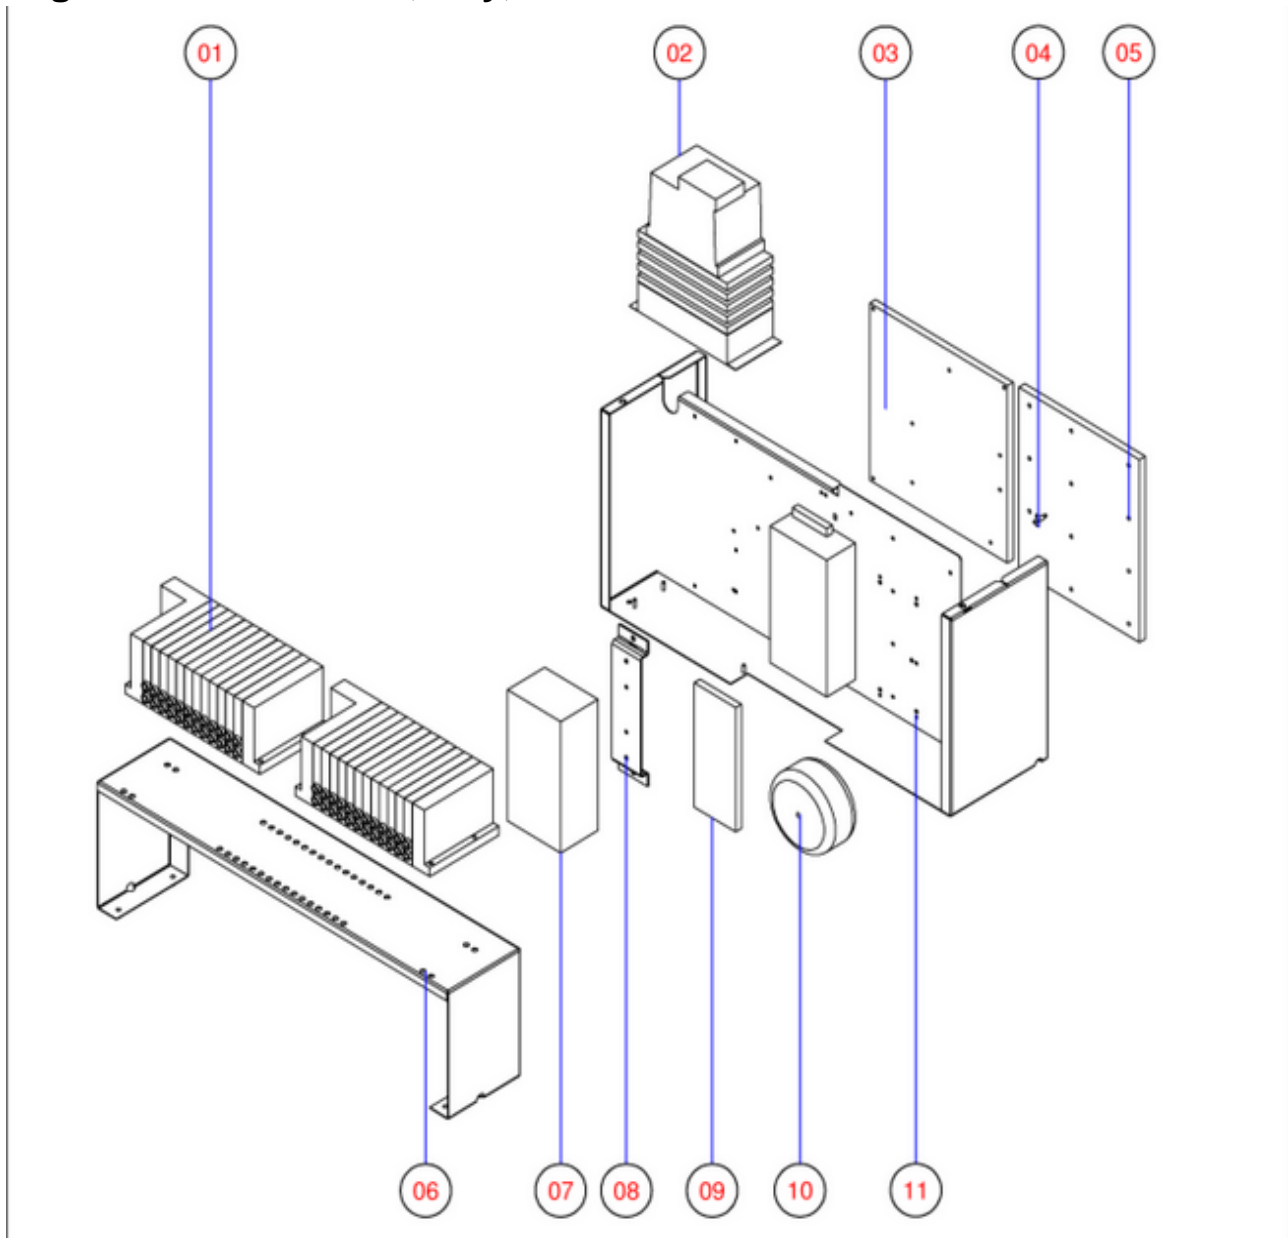

Page 2235 - Mechanics,assy,ETm

<i>ITEM</i>	<i>PART NUMBER</i>	<i>DESCRIPTION</i>	<i>REMARKS</i>
02	1813418-SP	Freq,reg.ABB,ACS150-01E-04A7-2	
03	1861428-SP	PCB,connection,ETm	
05	26482-SP	PCB,embedded electronics,ETm/L	
07	1861645-SP	Power supply,24V,10A,switched	
09	1861825-SP	PCB,cantable,HTR,100VDC	
10	1860344-SP	Transformer,225VA,2x18V,220V