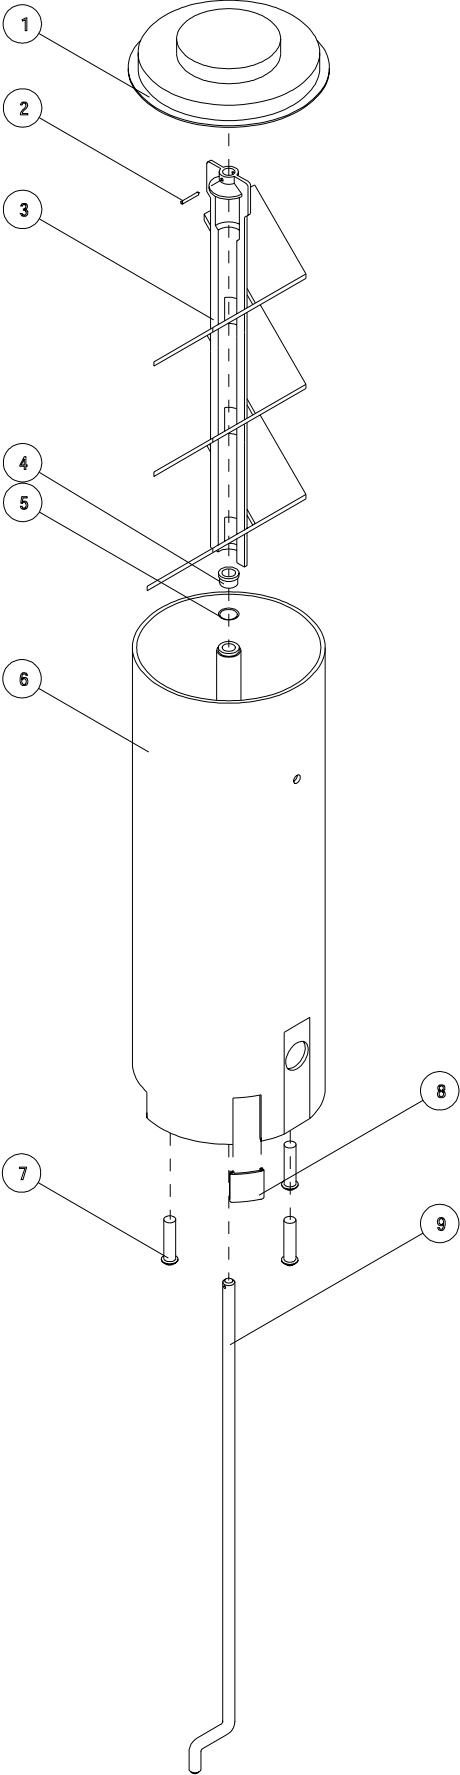

4141

**CANISTER&AGITATOR,ASSY,BT-C
BT-COMBI**

ITEM	PART NO	DESCRIPTION	PAGE
4	A-00311-SP	Stirrer,guide,bush, 22PC/22PD	
3	A-07165-SP	Blade,stir.,22PC/22PD,set,5pcs	
9	A-07167-SP	Crankshaft,canister 22P	
1	A-07806B-SP	Lid,black,assy,22PC/22PD	
5	A-B010-SP	O-Ring,BS010,set,25pcs	(pos 5 (25x))
2	A-R0115-SP	Pin split 1/16,set 100pcs	(pos 2 (100x))
7	A-R0614-SP	MT1/4"BSWX1"Panhead set 50pcs	(pos 7 (50x))