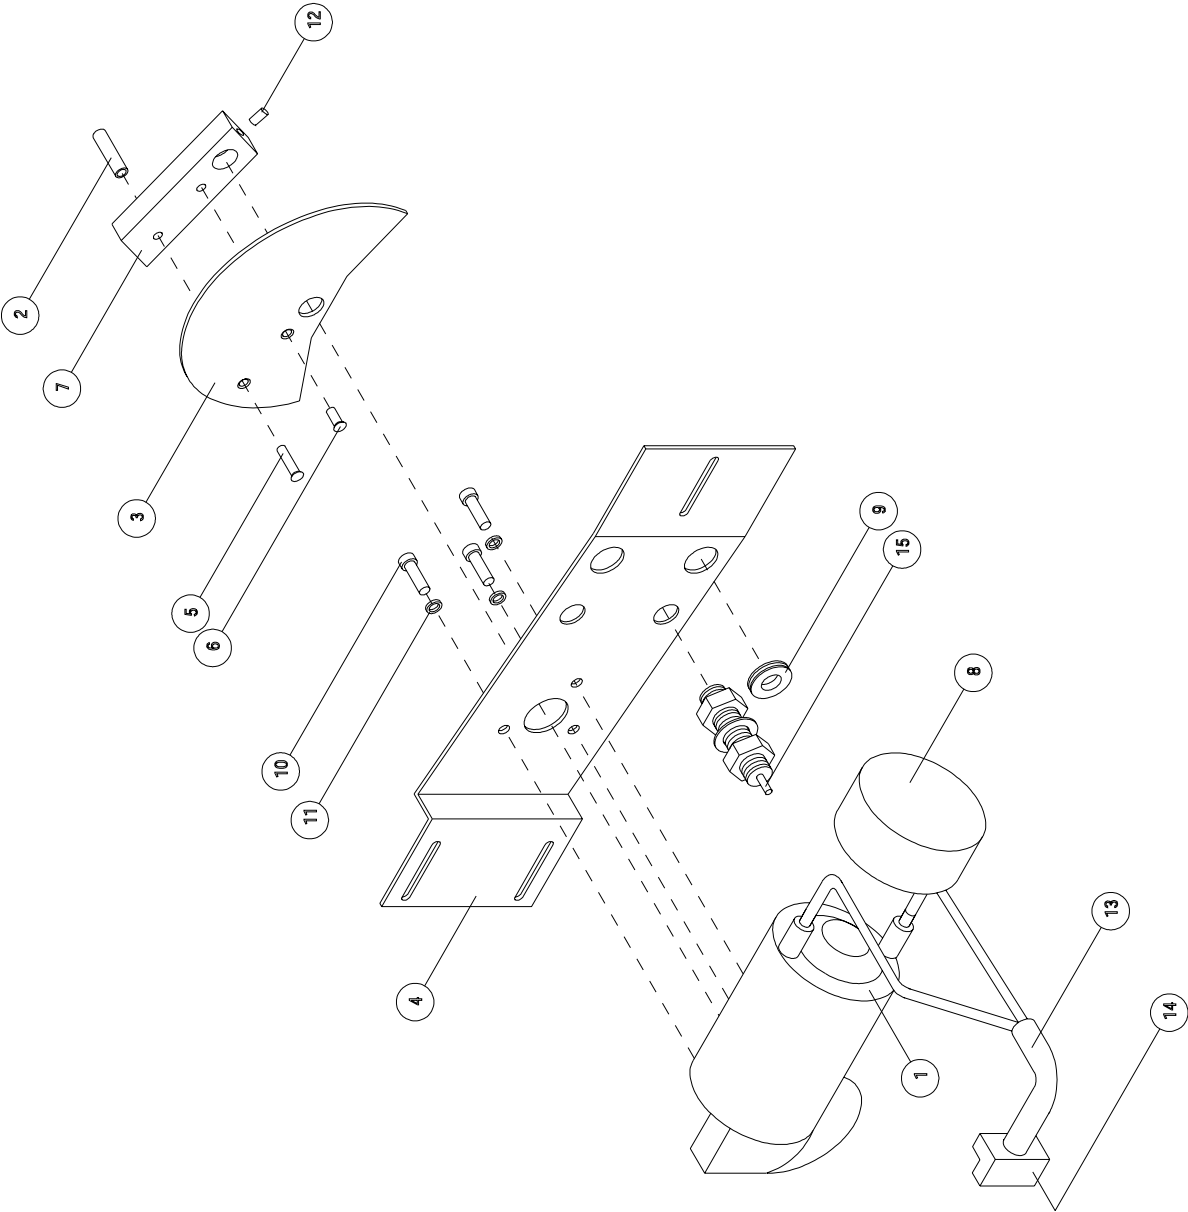

4122

**VALVE ACTUATOR,ASSY,BT-C
BT-COMBI**

ITEM	PART NO	DESCRIPTION	PAGE
1	1130071-SP	Motor,404156	
15	1170010-SP	Switch,proximity,f12mm	
	1860112-SP	Actuator,valve,assy,BA-b/f	(pos. 1-15)
12	1850116-SP	Screw,M4x5,set,socket,	(pos 12 (100x))
8	1855017-SP	Cap,safety,valve,motor,FA disp	
2	1860278-SP	Pin,f6*28,DIN 7979D,BA-f,25pcs	(pos 2 (25x))