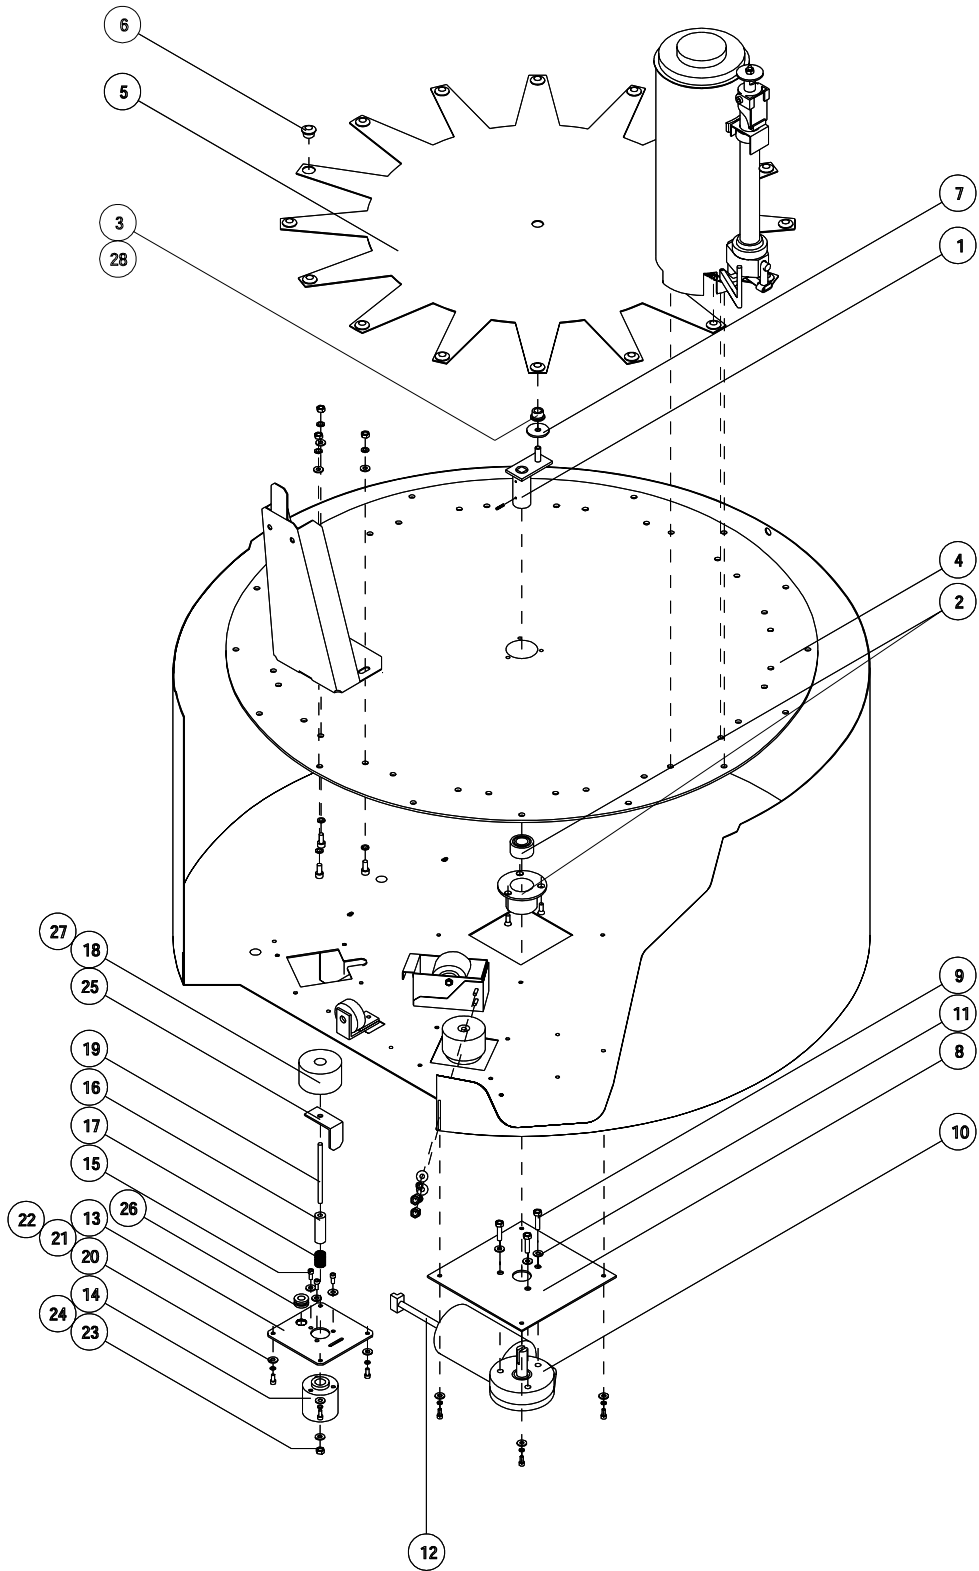

4140

**SUBFRAME,ASSY,BT-C
BT-COMBI**

ITEM	PART NO	DESCRIPTION	PAGE
4	1801057-SP	Turntable,16C,BT	
5	1801090-SP	Drive plate, w/bush BT16	
1	1803512-SP	Crank,assy,BA-b/f	
3	1808633-SP	Bush,drive,motor,agit,plate	
10	1860062-SP	Motor,geared DC,403.855,BT/HA	
2	1860137-SP	Bracket,assy,BT	
	1860138-SP	Magnet,assy,BT,set 2 pcs	(pos.13-27)
	1860139-SP	Motor,turntable,assy,BT	(pos. 8-12)
27	1860702-SP	Foil,d50,magnet,BA-f,set,2pcs	
7	A-07172-SP	Spacer,crankschaft,disc,22P	
6	A-07255-SP	Bush,drive,plate,22P,set,25pcs	
20	1850110-SP	washer M4 DIN125A set 100 pcs	(pos 10 (100x))
15	1850121-SP	Screw M4x12 so,hex,set 100 pcs	(pos 15 (100x))
18	1860064-SP	Magnet,electric,turntable,BT