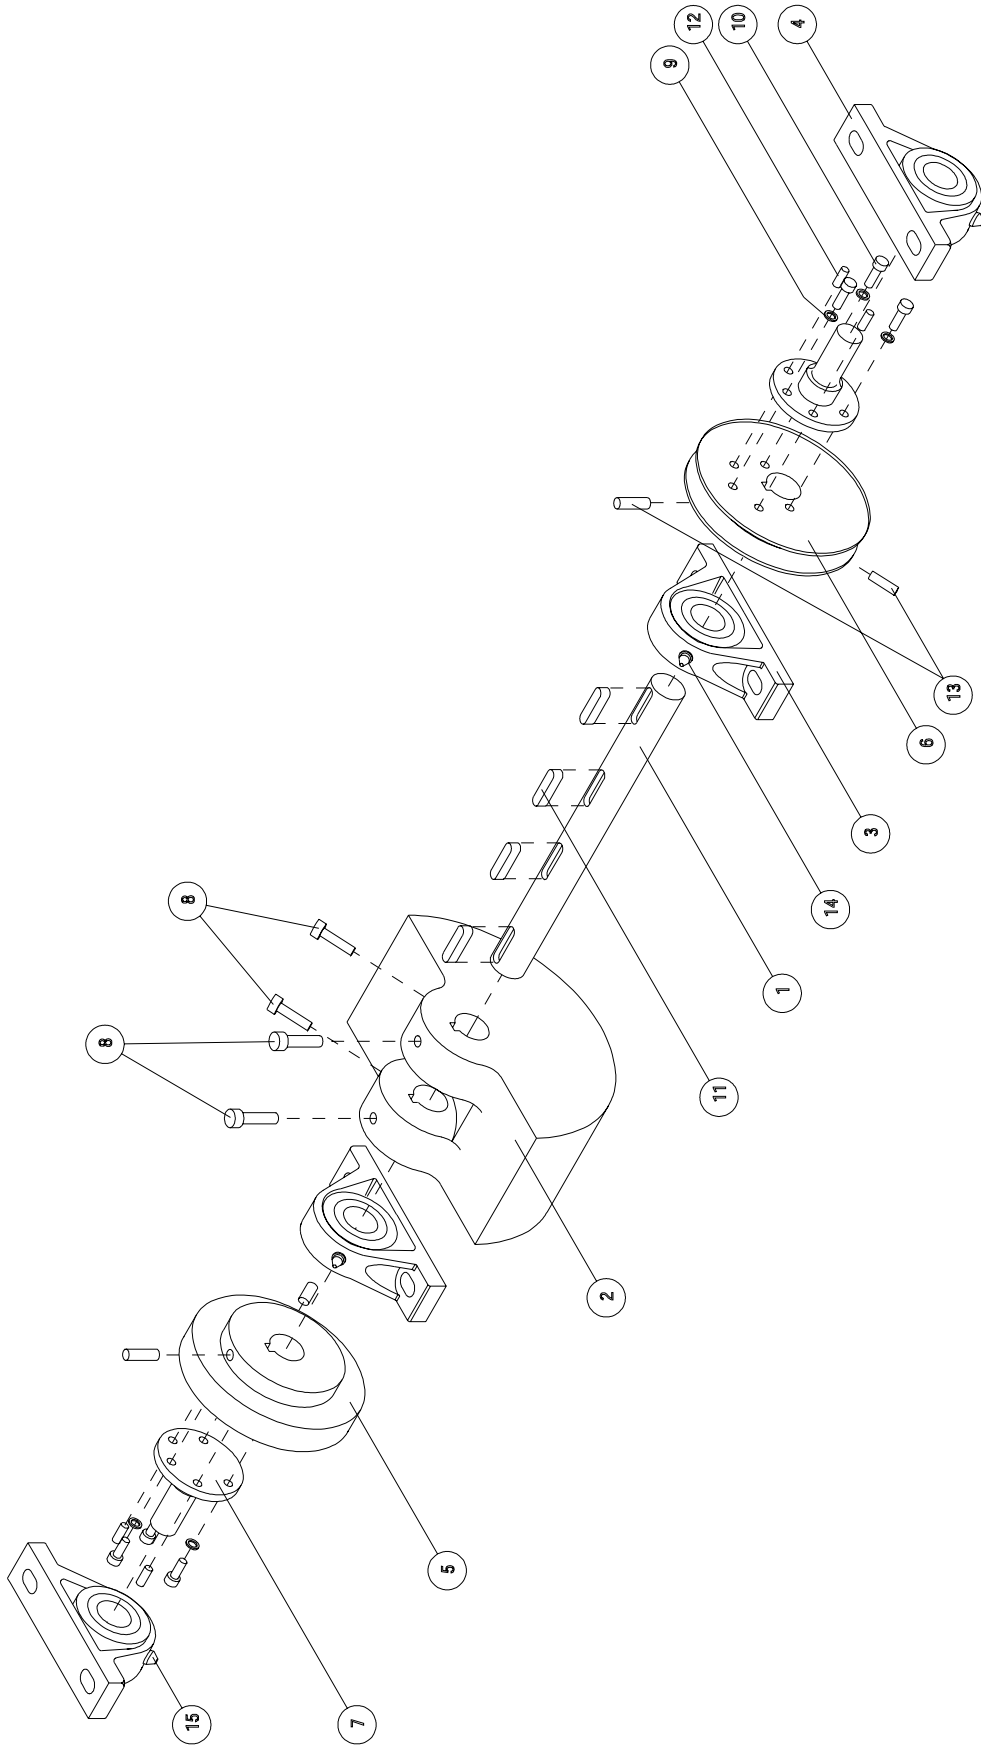

**INNERFRAME,SHAKER,ASSY,BT-C
BT-COMBI**

ITEM	PART NO	DESCRIPTION	PAGE
4	1850261-SP	NutM8,nyloc,hex,din985,set10pc	
9	1860122-SP	belt	
7	1861156-SP	Motor,180W,230V,50Hz,SO10/SO20	
8	5308207-SP	Pulley SPA66,f71,6,5G-Euro	
15	1850286-SP	Washer M10 DIN125A set 100pcs (pos 15 (100x))	

4152