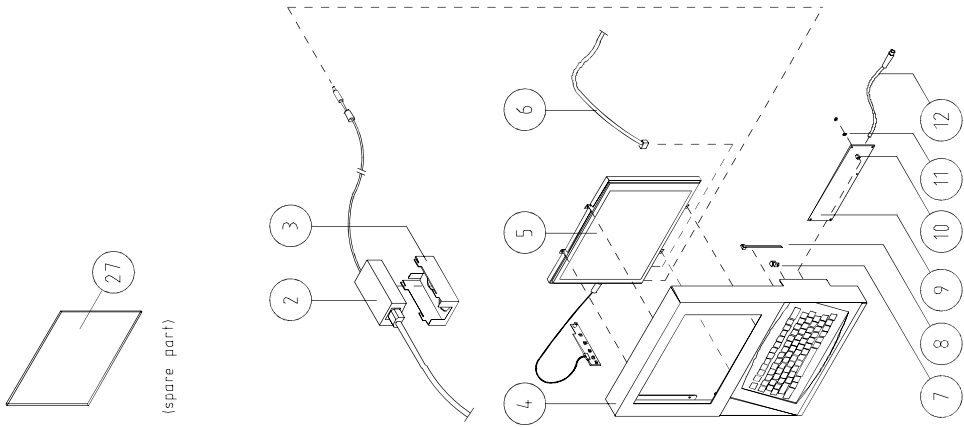

NEW ASSEMBLY
(AFTER 1 MARCH 2002)