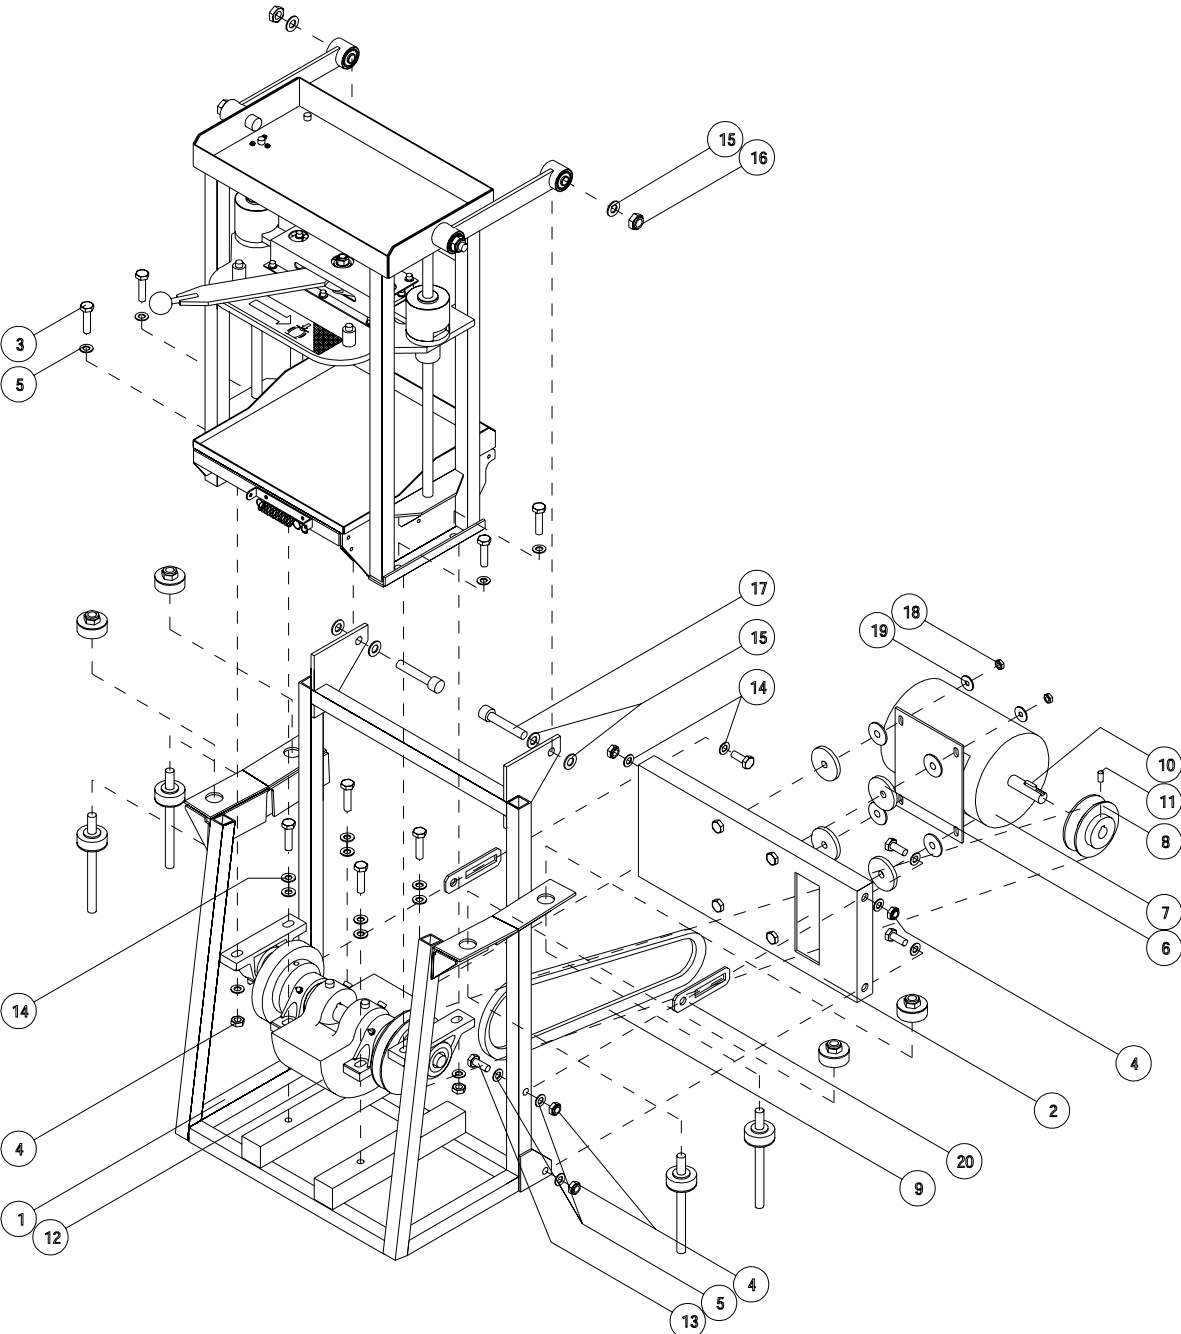

4151

**INNERFRAME,SHAKER,ASSY,BT-C
BT-COMBI**

ITEM	PART NO	DESCRIPTION	PAGE
4	1850261-SP	NutM8,nyloc,hex,din985,set10pc	
9	1860122-SP	belt	
7	1861156-SP	Motor,180W,230V,50Hz,SO10/SO20	
8	5308207-SP	Pulley SPA66,f71,6,5G-Euro	
15	1850286-SP	Washer M10 DIN125A set 100pcs (pos 15 (100x))