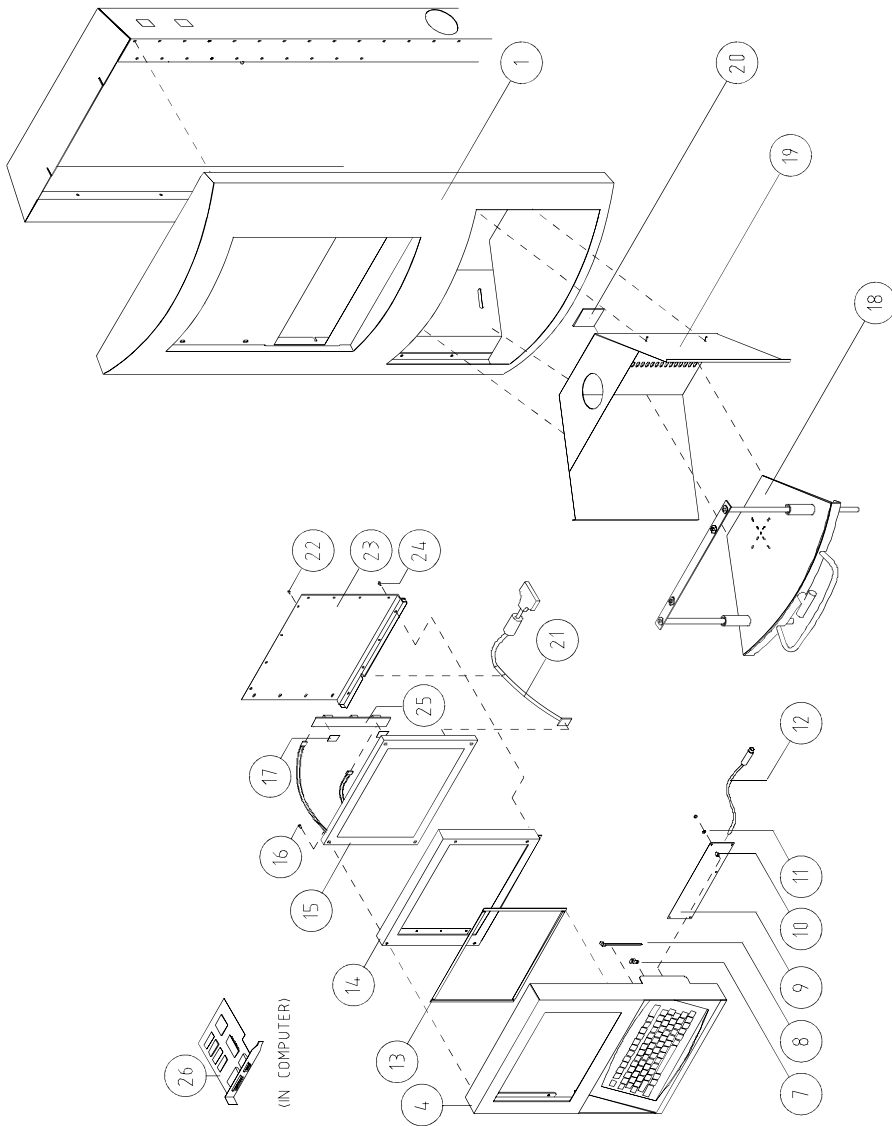

OLD ASSEMBLY
(UPTO 1 MARCH 2002)