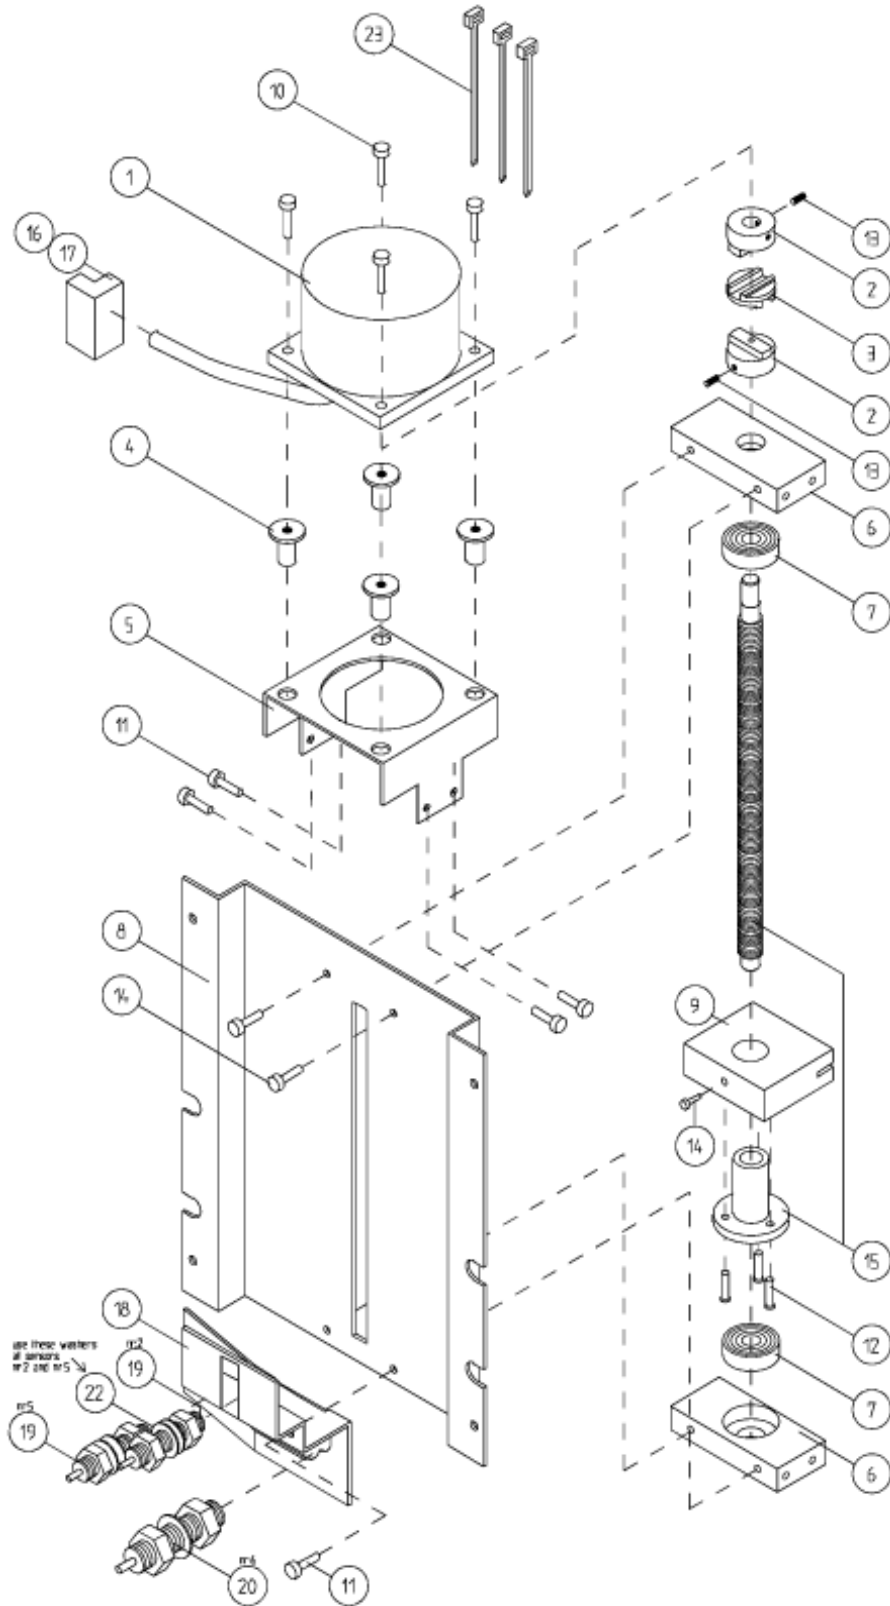

02	1860534-SP	Valvearm,assy,valve act,BT	Page 2522
02	1860112-SP	Actuator,valve,assy,BA-b/f	
05	1803672-SP	Power unit,assy,HA/BT	Page 2523
17	1850113-SP	washer M4x12 DIN522 set 100pcs	
18	1860535-SP	Motor,assy,valve act,BT	
21	1272231-SP	Cable,computer,5m,D9,male-fem	

Page 2521 - Pump,actuator,assy