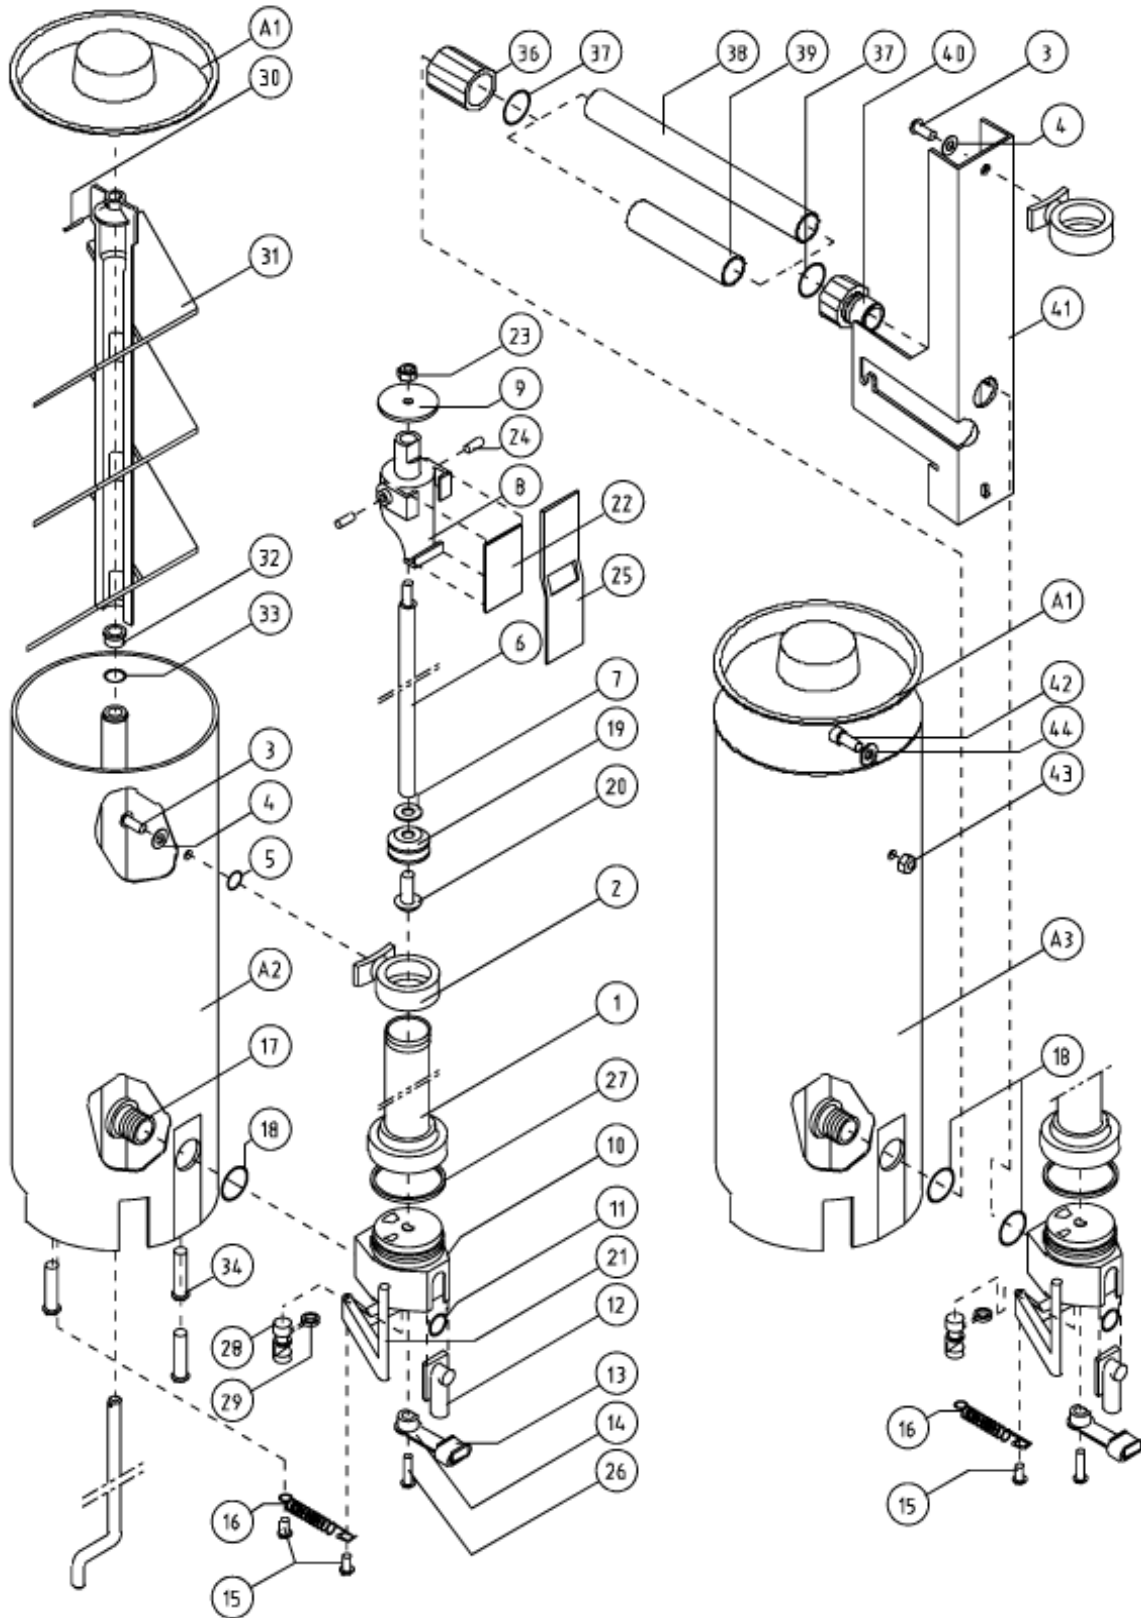

Page 2553 - Pump & valve,assy,BT24

<i>ITEM</i>	<i>PART NUMBER</i>	<i>DESCRIPTION</i>	<i>REMARKS</i>
01	A-07133-SP	Cyl.reducer.Assy.7/8	
05	A-B007-SP	O-Ring,BS007,holdsleeve,set 10	
08	A-1801525-SP	Cap,tube,22P,BA16,set,5pcs	pos.8(5x),24(10x)
09	1801527-SP	Disc,pump,BT,25pcs	
11	A-B011-SP	O-ring,BS011, 25pcs	
12	A-03541B-SP	Nozzle,outlet,f3/16"53P,set,10pcs	pos.12(10x),11(10x)
13	A-03380-SP	Nozzle,wiper,set,21P/53P,25pcs	
14	A-03541B-SP	Nozzle,arm,seal,bl.,set,10pcs	pos.14(10x),13(10x)
15	A-R0329-SP	M/T 4x8mm,panhead,XR,NP.set50x	
16	A-08488-SP	Spring,valve return,set,10pcs	
17	A-03543-SP	Insert,canister,valve,10pcs	
18	A-B015-SP	O-ring,BS015,set,25pcs	
19	A-04075-SP	Solid,telfon,piston,set 10pcs	
20	A-R0036-SP	Bolt 1/4" BSWx5/8 set 100pcs	
22	1801882-SP	Set,Sensor/resetplate BA 15/1	
26	A-R0138-SP	S/Tap-6x5/8",pan.h.slt 25 pcs	
27	A-BS122-SP	O-ring,BS122,(valve/set 10pcs	
28	A-03532B-SP	Piston,sniff,back,black,10pcs	pos.28(10x),29(10x)
30	A-R0115-SP	Pin split 1/16,set 100pcs	
31	A-07165-SP	Blade,stir.,22PC/22PD,set,5pcs	
32	A-00311-SP	Stirrer,guide,bush, 22PC/22PD	
33	A-B010-SP	O-Ring,BS010,set,25pcs	
34	A-R0614-SP	MT1/4"BSWx1",Panhead set 50pcs	
36	1807801-SP	Bush,tube,canister,22p	
37	1362230-SP	O-ring,can,vit,15.88x2.62 10st	
38	1803345-SP	Tube,ø16x148.5,HA	
39	1804315-SP	Tube,ø16x67,HA-s/m/l	
40	1807800-SP	Bush,tube,pump 22P	
41	1810164-SP	Bracket,pump,bt24,new,6pcs	
	1807807-SP	Bracket,pump,BT24	up to 15/10/01
	1811479-SP	BT,nozzle,closure,sil (10pcs)	
	A-08610BK-SP	Pump,canister,assembly,BT24	pos.A1,A2 +1-31 + crankshaft
	A-08612K-SP	Pump,Assembly,BT24	pos.1,2,6-16,19-29
	A-08611BK-SP	Canister,Assembly,BT24	pos.A1,A3,17,18, 30-34,42-44 + shaft