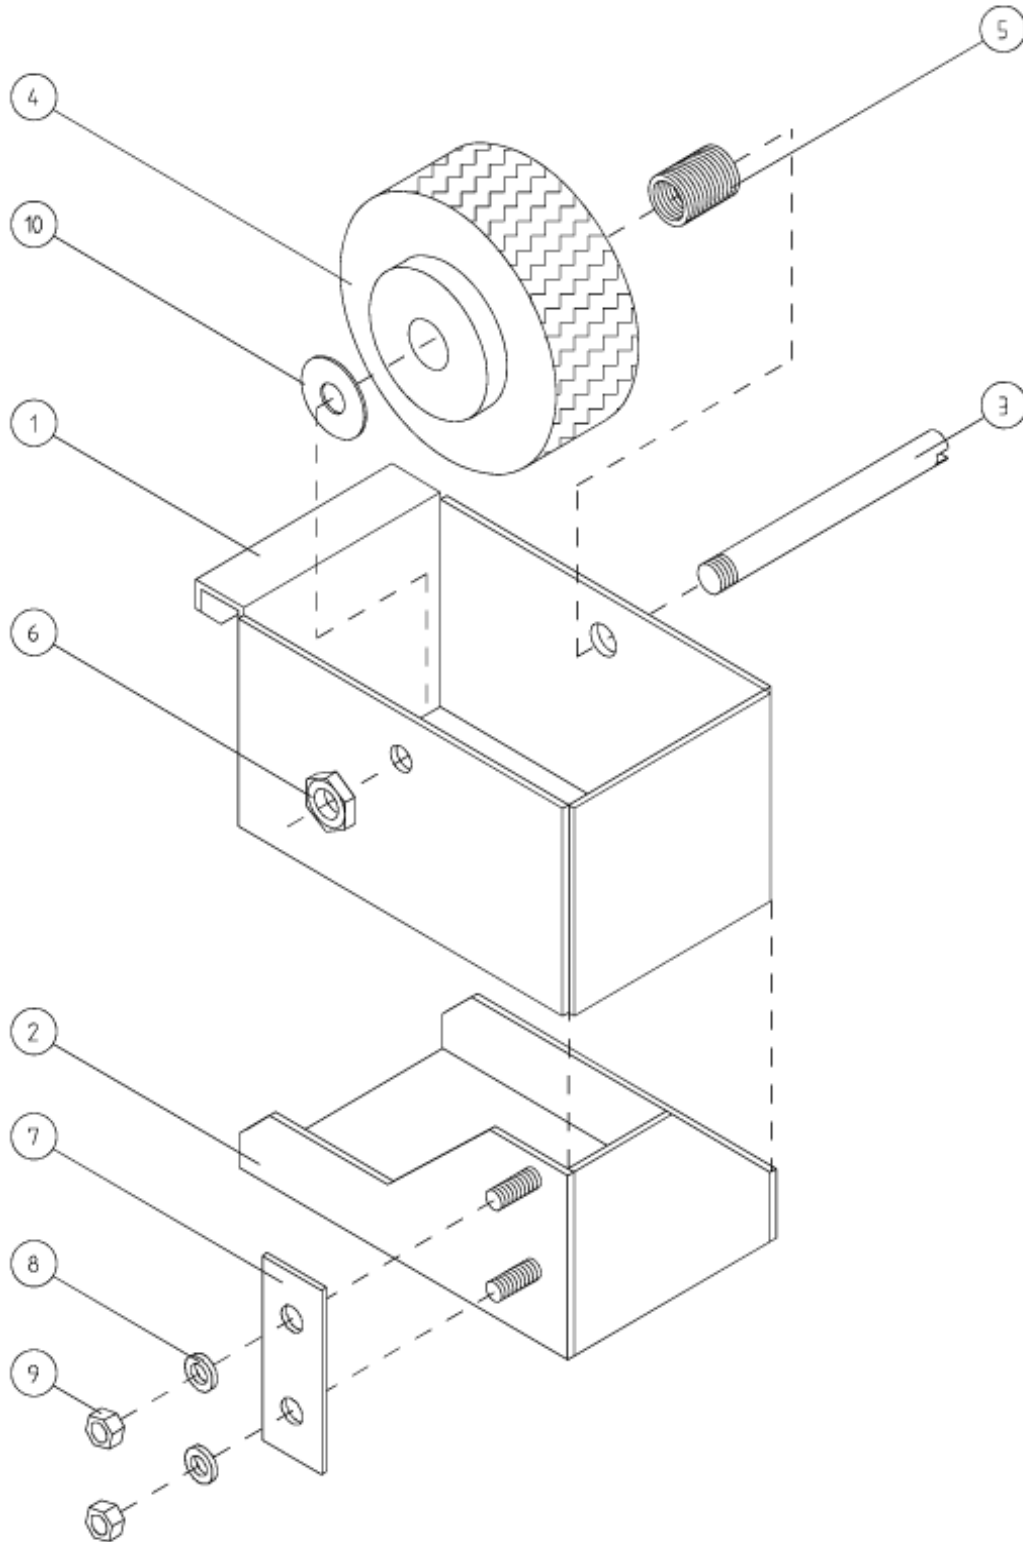

Page 2555 - Brush,assy

01	1801866-SP	Brushcontainer,BA-b/f	
03	1803097-SP	Axle,brush,BA16b/f	
04	1752020-SP	Brush,BT	
10	4223110X-SP	Piston,teflon,1-oz,US.set100pc	
	1860537-SP	Container,brush,assy,BT	pos.1,3-6,10