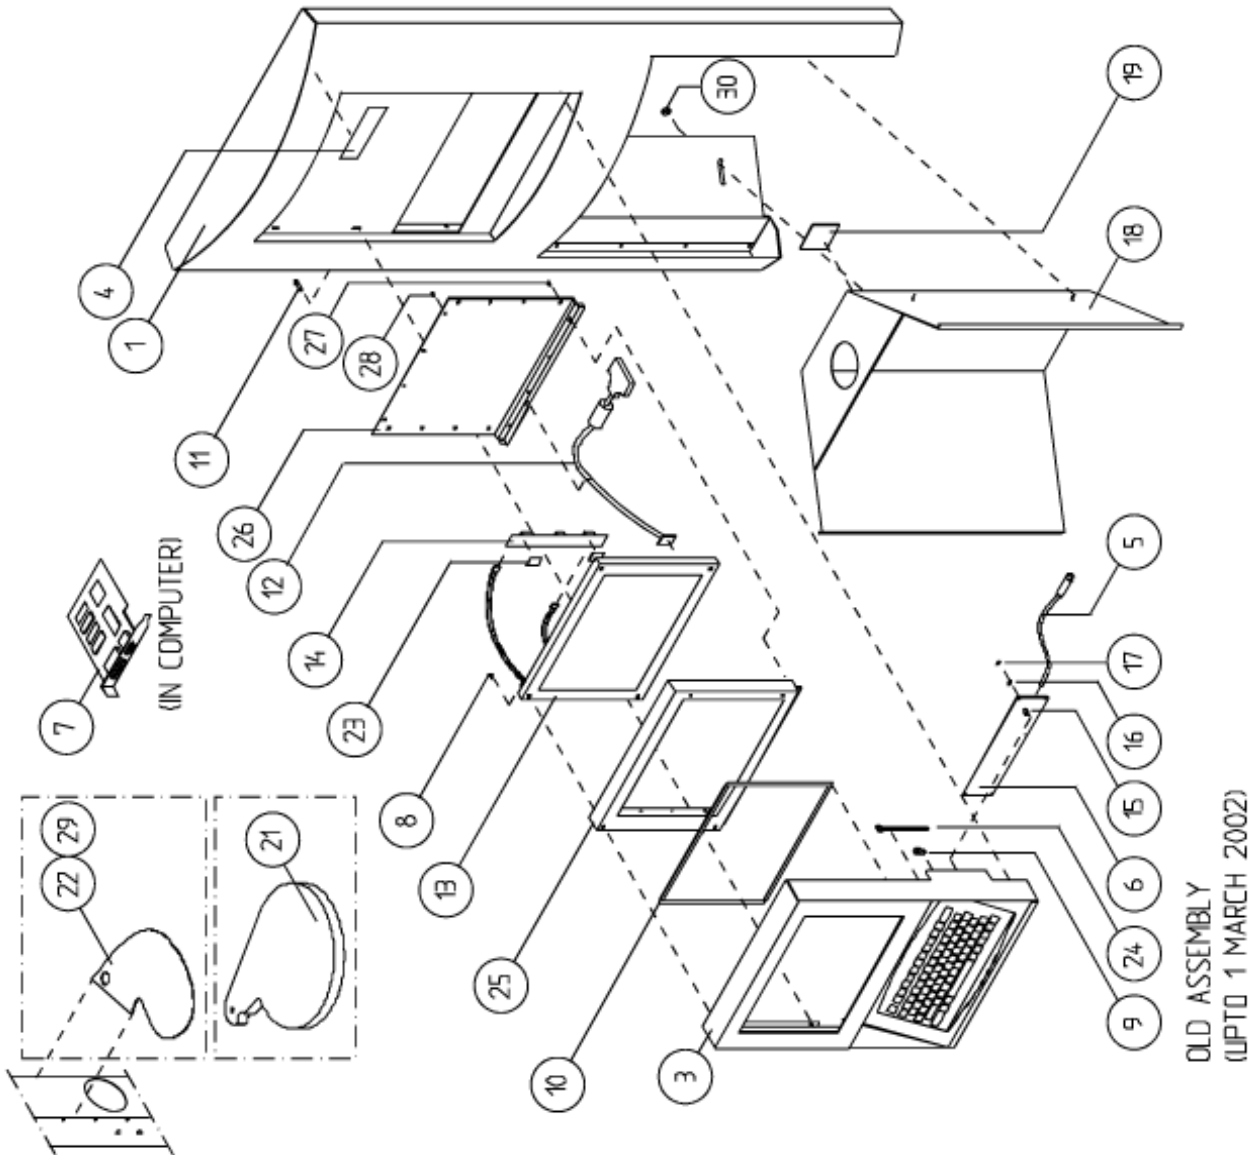

Page 2515 - Door,LCD,assy

<i>ITEM</i>	<i>PART NUMBER</i>	<i>DESCRIPTION</i>	<i>REMARKS</i>
01	1806810-SP	Front,door,BT,incl.flatscreen	
03	1861232-SP	Bracket,Flatscreen plastic	
05	1862313-SP	Cable,FM keyboard P4	
06	1862312-SP	Controller,FM keyboard,P4	
07	1861303-SP	PCI-Controller Bayview52-LVDS	
12	1860846-SP	CABLE,TFT,3MTR	
13	1861302-SP	LCD Display LQ121S1DG11	
14	1860841-SP	Backlight-inverter,LCD,TDK	
21	1806350-SP	Mouseplate,BT/HA	
31	1862244-SP	Powersupply,LCD,w.3Mtr cable	
33	1809549-SP	LCD,Trident,Ha-ETM	
34	1862243-SP	Cable,signal,LCD,3.6Mtr,Trid.	
35	1806394-SP	Glass,protection,LCD,BT-combi	
	1862441-SP	LCD&Keyb,assy,QWERTY,HA/BT (D)	pos.5,6,8,9,15-17,24,27,28,32-34
	1860888-SP	LCD&Keyb,assy,HA/BT-combi(US)	pos.3,5-6,9,15-17,24,31-34