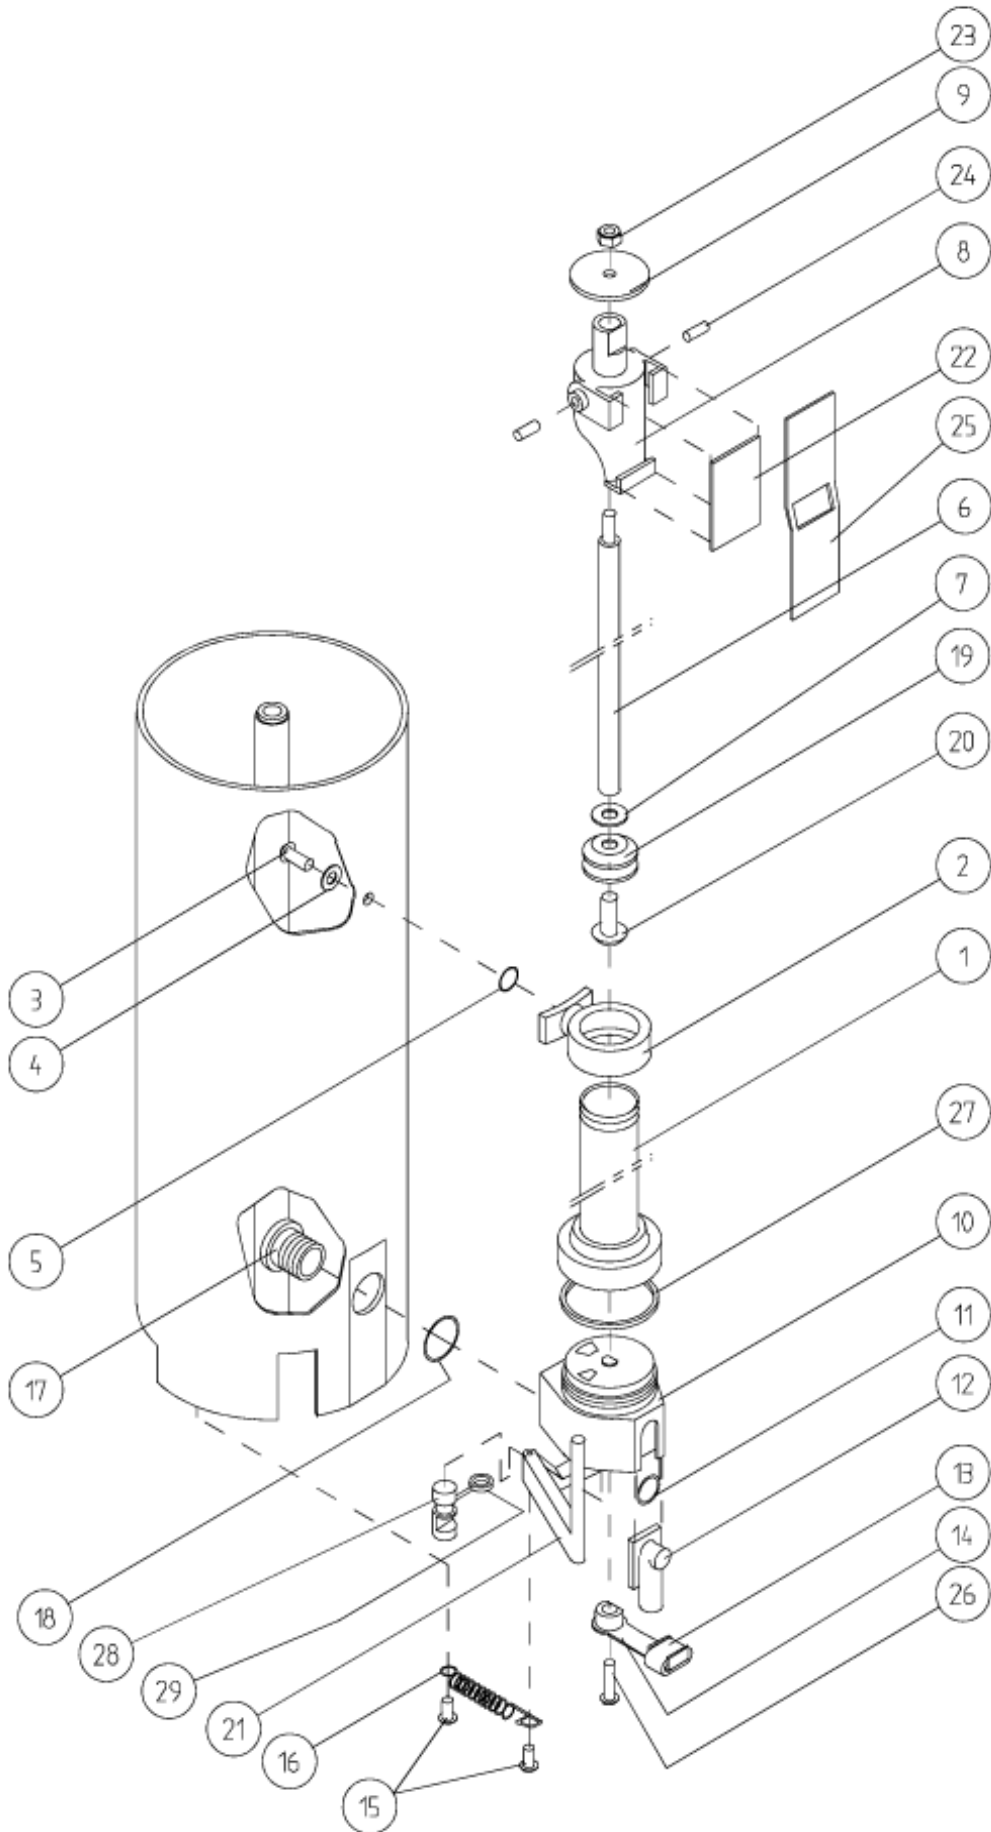

Page 2552 - Pump & valve,assy,BT,10-16,canisters

<i>ITEM</i>	<i>PART NUMBER</i>	<i>DESCRIPTION</i>	<i>REMARKS</i>
01	A-07133-SP	Cyl.reducer,Assy.7/8	
05	A-B007-SP	O-Ring,BS007,holdsleeve,set 10	
08	A-1801525-SP	Cap,tube,22P,BA16,set,5pcs	
09	1801527-SP	Disc,pump,BT,25pcs	
11	A-B011-SP	O-ring,BS011, 25pcs	
15	A-R0329-SP	M/T 4x8mm,panhead,XR,NP.set50x	
16	A-08488-SP	Spring,valve return,set,10pcs	
17	A-03543-SP	Insert,canister,valve,10pcs	
18	A-B015-SP	O-ring,BS015,set,25pcs	
19	A-03746-SP	Solid,teflon,21PC/22PC/10PCS	
19	A-04075-SP	Solid,piston,teflon,set 10 pcs	
20	A-R0036-SP	Bolt 1/4" BSWx5/8" SET 100 pcs	
22	1801882-SP	Set,Sensor/resetplate BA 15/1	pos. 22(15x) & 25
26	A-R0138-SP	S/Tap-6x5/8",pan.h.slt 25 pcs	
27	A-BS122-SP	O-ring,BS122,(valve/set 10pcs	
	A-03541B-SP	Nozzle,arm,seal,bl.,set,10pcs	
	A-03534B-SP	Nozzle,out,f3/16"53P,set,10pcs	
	A-03380-SP	Nozzle,wiper,set,21P/53P,25pcs	
	A-03532B-SP	Piston,sniff,back,black,10pcs	
	1811479-SP	BT,nozzle,closure,sil (10pcs)