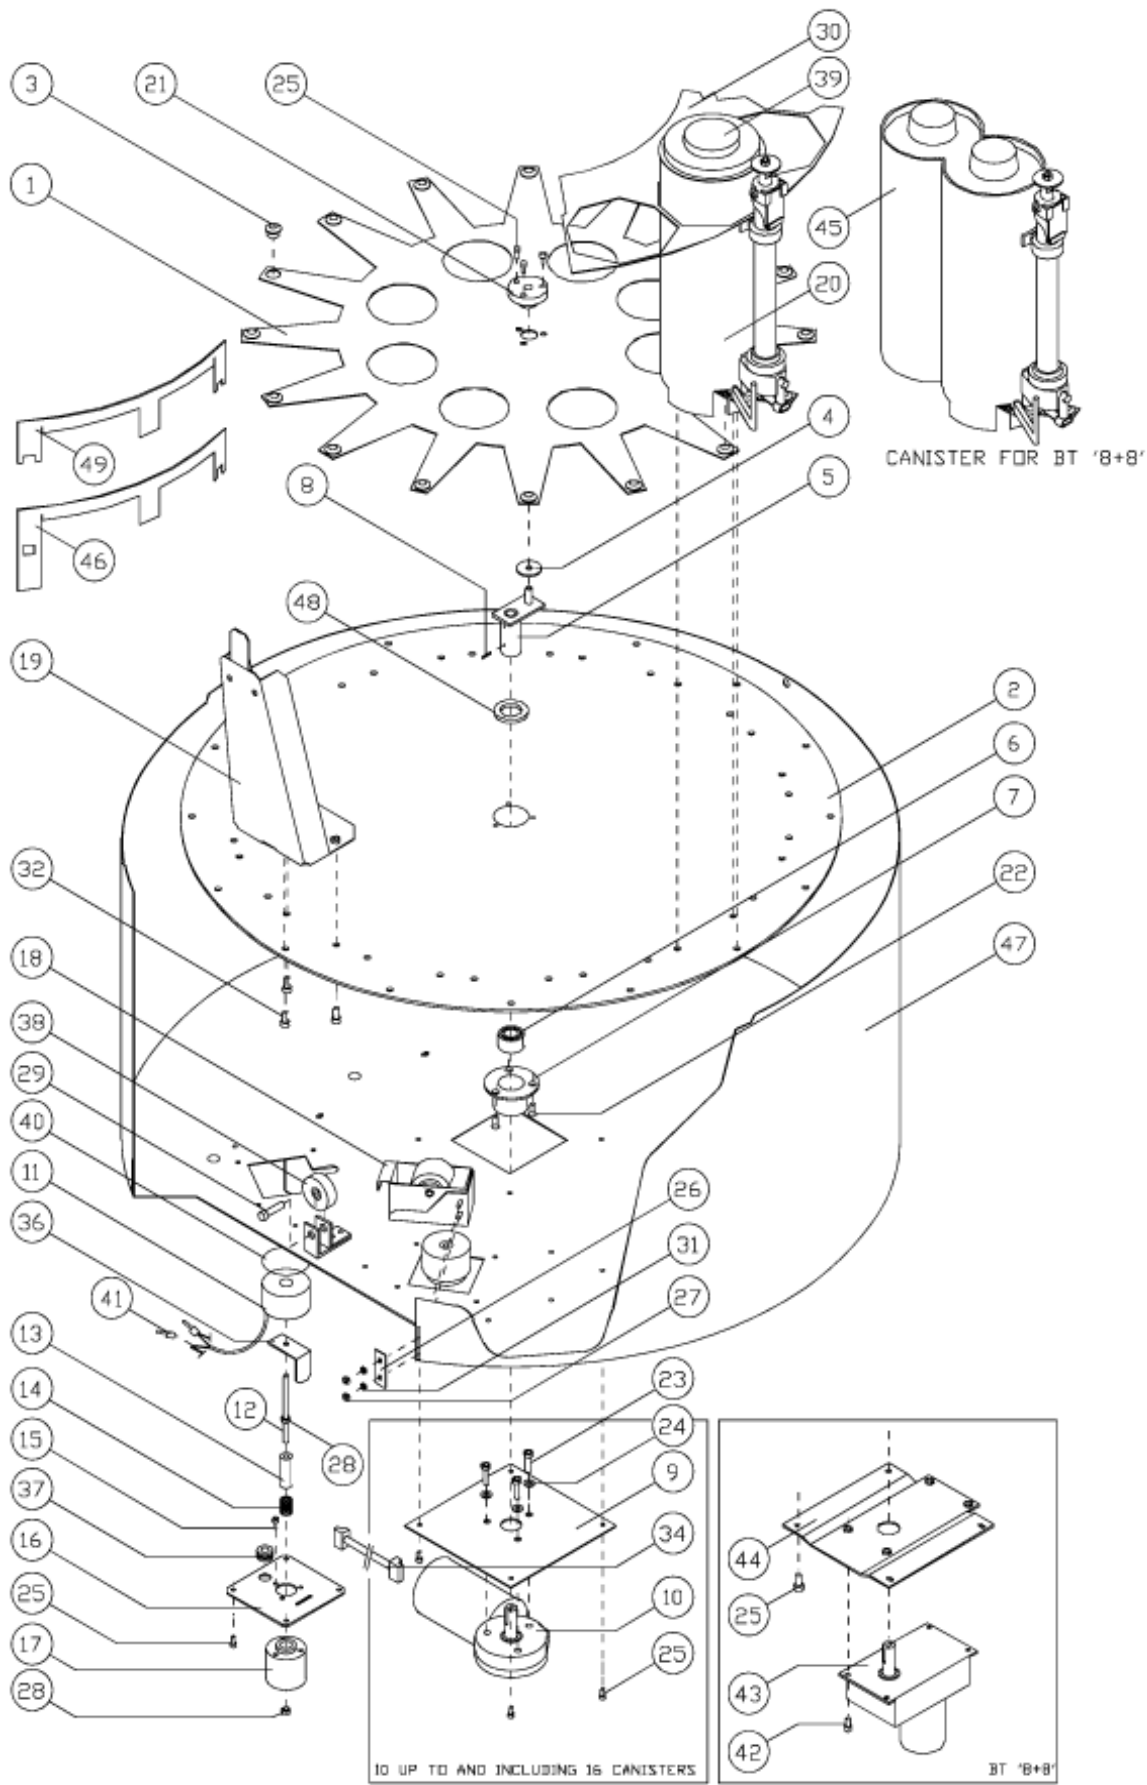

Page 2550 - Subframe,assy,BT,10-16 canisters

01	1801090-SP	Drive plate, w/bush BT16	
02	1801057-SP	Turntable,16C,BT	
03	A-07255-SP	Bush,drive,plate,22P,set,25pcs	
04	A-07172-SP	Spacer,crankshaft,disc,22P	
05	1803512-SP	Crank,assy,BT	pos.3(24x),4-8,21, 22(3x),25(3x)
06	1860063-SP	Bearing,needle,1-way,HFL 2026	
08	1152040-SP	Pin,dowel,nra f3x19,8 set25pcs	
10	1860062-SP	Motor,geared DC,403.855,BT/HA	
11	1860064-SP	Magnet,electric,turntable,BT	
18	1860537-SP	Container,brush,assy,TM/BT	page 2555
20	A-08071B-SP	Canister assy,black,BA	page 2551/2552
21	1808633-SP	Bush,drive,motor,agit,plate	
38	1862421-SP	Wheel,traversing,excentr.35mm	
39	A-07806B-SP	Lid,black,assy,22PC/22PD	
40	1860702-SP	Foil,d50,magnet,BA-f,set,2pcs	
45	A-08635BK-SP	Pump-Canister,Assembly,BT 3.5l	
	1803353-SP	Plate,dummy,pump,assy,BA-b/f	pos.19,32(3x)
	1860137-SP	Bracket,assy,BT	pos.6,7
	1860138-SP	Magnet,assy,BT,set 2 pcs	pos.11-17,25,28,36,37,40,41
	1860139-SP	Motor,turntable,assy,BT	pos.9,10,23(3x),24(3x),25(3x))
	1862564-SP	Motor,turntable,assy,BT24	pos.42(4x)43-44 from 10-02-79
	1861265-SP	motor unit assy BT24old	pos.42(4x)43-44 from 10-02-79