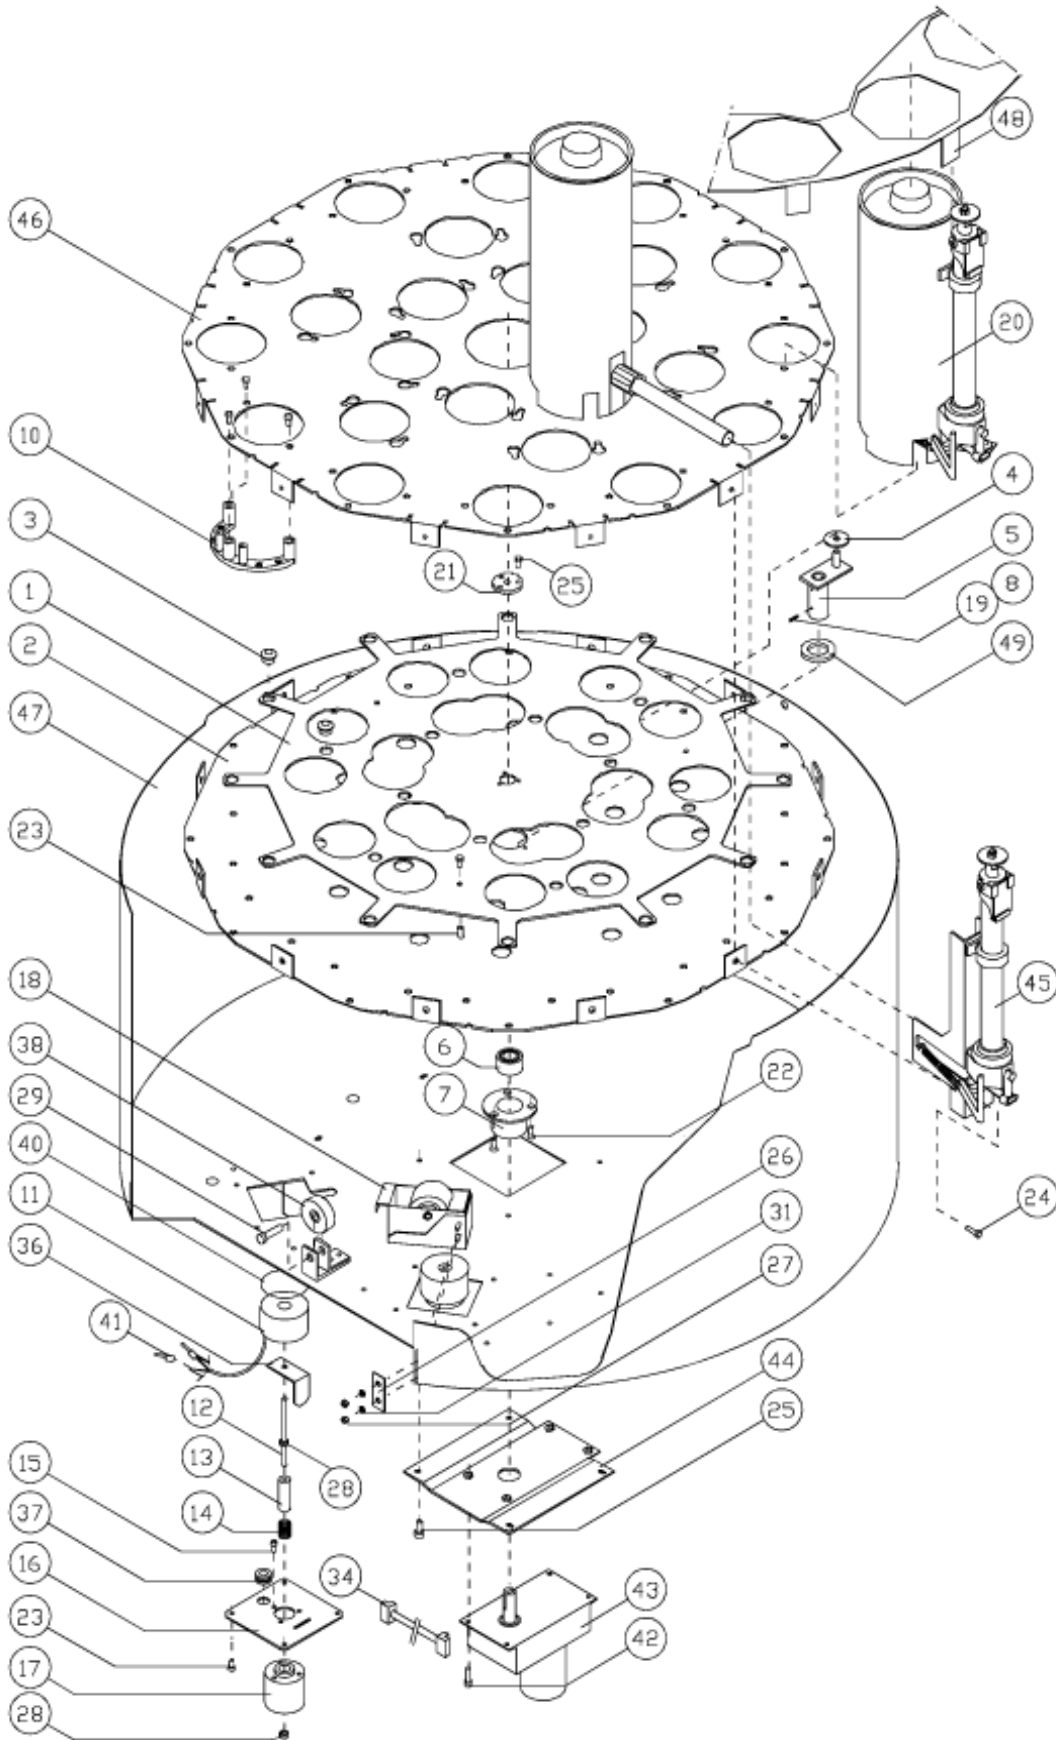

Page 2549 - Subframe,assy, BT24

01	1807806-SP	Plate,agitation,set,BT 24	
03	A-07255-SP	Bush,drive,plate,22P,set,22P	
04	A-07172-SP	Spacer,crankshaft,disc,22P	
05	1803512-SP	Crank,assy,BT-b/f	
06	1860063-SP	Bearing,needle,1-way,HFL 2026	
08	1152040-SP	Pin,dowel,nra f3x19,8 set25pcs	
10	A-07506-SP	Spacer Turntable set 25 pcs	
11	1860064-SP	Magnet,electric,turntable,BT	
18	1860537-SP	Container,brush,assy,BT	Page 2555
20	A-08610BK-SP	Pump,canister,assembly,BT24	Page 2553
21	1808633-SP	Bush,drive,motor,agit.plate	
40	1860702-SP	Foil,d50,magnet,BA-f,set,2pcs	
43	1861265-SP	motor unit assy BT24old	
43	1862564-SP	Motor,turntable,assy,BT24	
45	A-08612K-SP	Pump,assembly,BT24	Page 2553
48	1810154-SP	Alignmtring, BT24	
	1810156-SP	Turntable BT24 complete	pos.2,46,49
	1860137-SP	Bracket,assy,BT	pos.6,7
	1860138-SP	Magnet,assy,BT,set 2 pcs	
	1862189-SP	Can/pump,assy,w.tube67mm,BT-24	pos.45+tube67+canister
	1862190-SP	Can/pump,assy,w.tube148mm,BT24	pos.45+tube148+canister

Page 2552 - Pump & valve,assy,BT,10-16,canisters

<i>ITEM</i>	<i>PART NUMBER</i>	<i>DESCRIPTION</i>	<i>REMARKS</i>
01	A-07133-SP	Cyl.reducer,Assy.7/8	
05	A-B007-SP	O-Ring,BS007,holdsleeve,set 10	
08	A-1801525-SP	Cap,tube,22P,BA16,set,5pcs	
09	1801527-SP	Disc,pump,BT,25pcs	
11	A-B011-SP	O-ring,BS011, 25pcs	
15	A-R0329-SP	M/T 4x8mm,panhead,XR,NP.set50x	
16	A-08488-SP	Spring,valve return,set,10pcs	
17	A-03543-SP	Insert,canister,valve,10pcs	
18	A-B015-SP	O-ring,BS015,set,25pcs	
19	A-03746-SP	Solid,teflon,21PC/22PC/10PCS	
19	A-04075-SP	Solid,piston,teflon,set 10 pcs	
20	A-R0036-SP	Bolt 1/4" BSWx5/8" SET 100 pcs	
22	1801882-SP	Set,Sensor/resetplate BA 15/1	pos. 22(15x) & 25
26	A-R0138-SP	S/Tap-6x5/8",pan.h.slt 25 pcs	
27	A-BS122-SP	O-ring,BS122,(valve/set 10pcs	
	A-03541B-SP	Nozzle,arm,seal,bl.,set,10pcs	
	A-03534B-SP	Nozzle,out,f3/16"53P,set,10pcs	
	A-03380-SP	Nozzle,wiper,set,21P/53P,25pcs	
	A-03532B-SP	Piston,sniff,back,black,10pcs	
	1811479-SP	BT,nozzle,closure,sil (10pcs)	