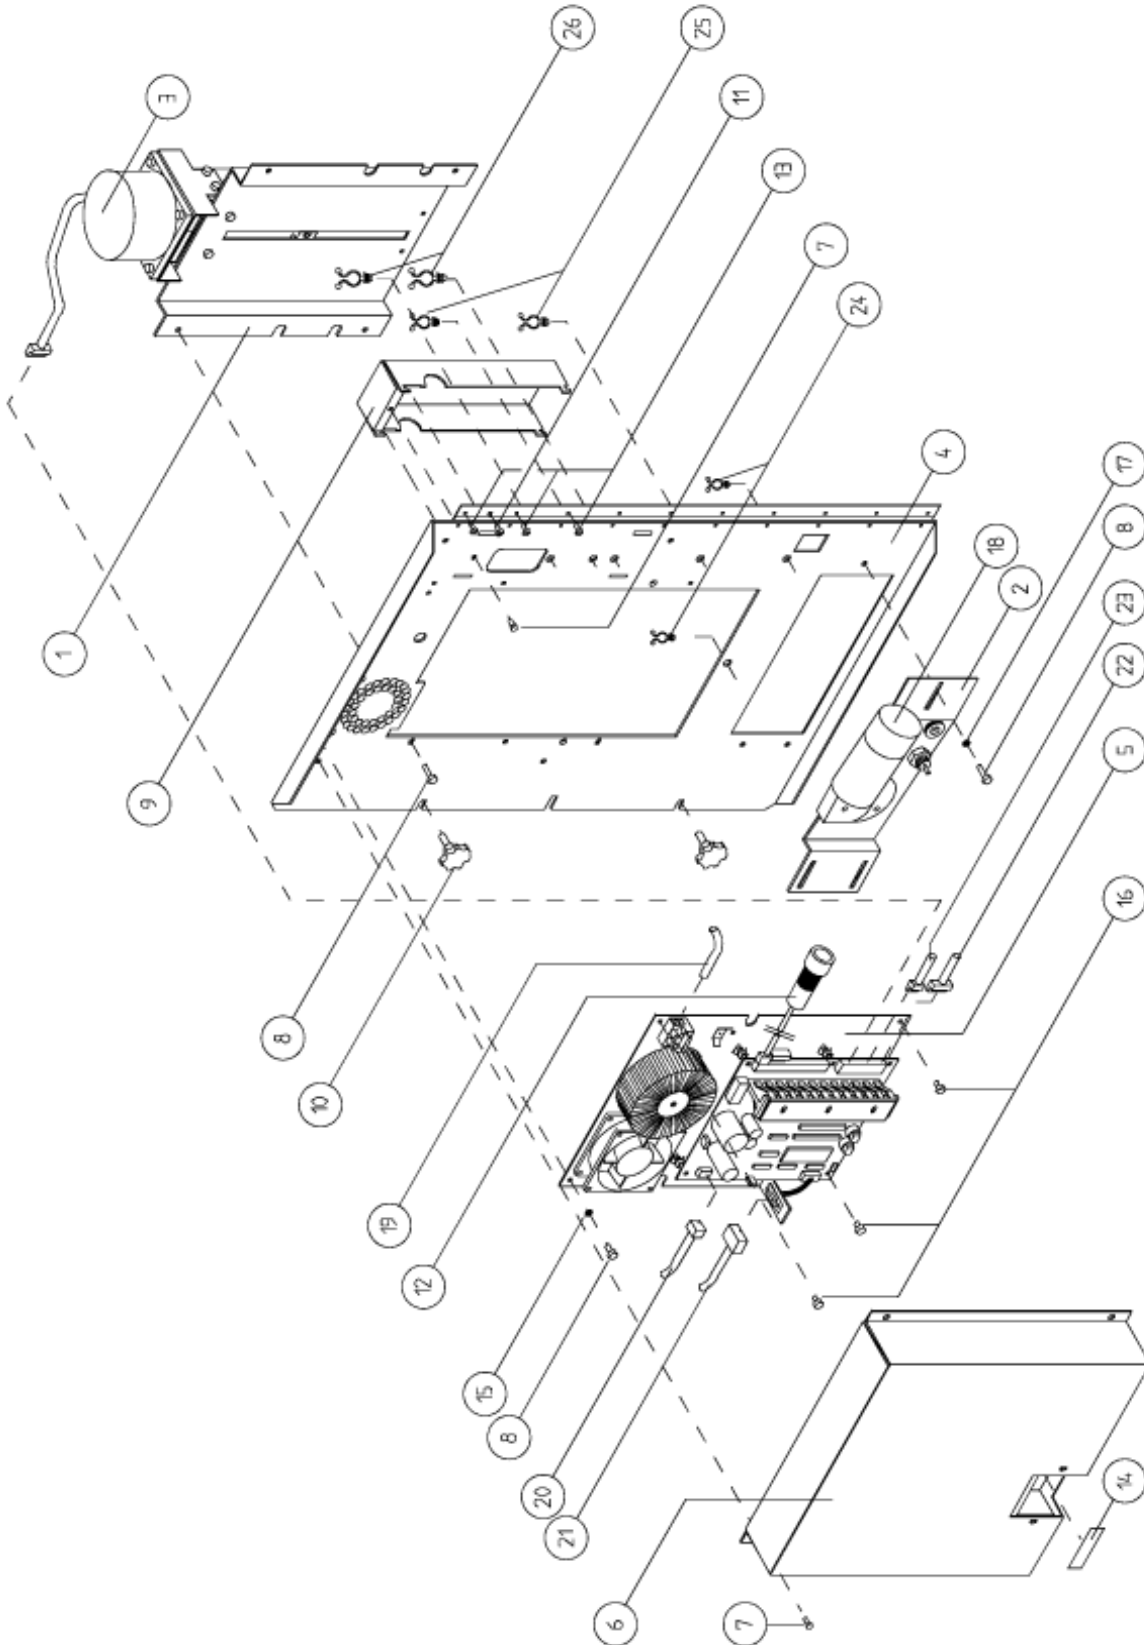

Page 2520 - Frame,assy,actuat&powerbox

02	1860534-SP	Valvearm,assy,valve act,BT	Page 2522
02	1860112-SP	Actuator,valve,assy,BA-b/f	
05	1803672-SP	Power unit,assy,HA/BT	Page 2523
17	1850113-SP	washer M4x12 DIN522 set 100pcs	
18	1860535-SP	Motor,assy,valve act,BT	
21	1272231-SP	Cable,computer,5m,D9,male-fem