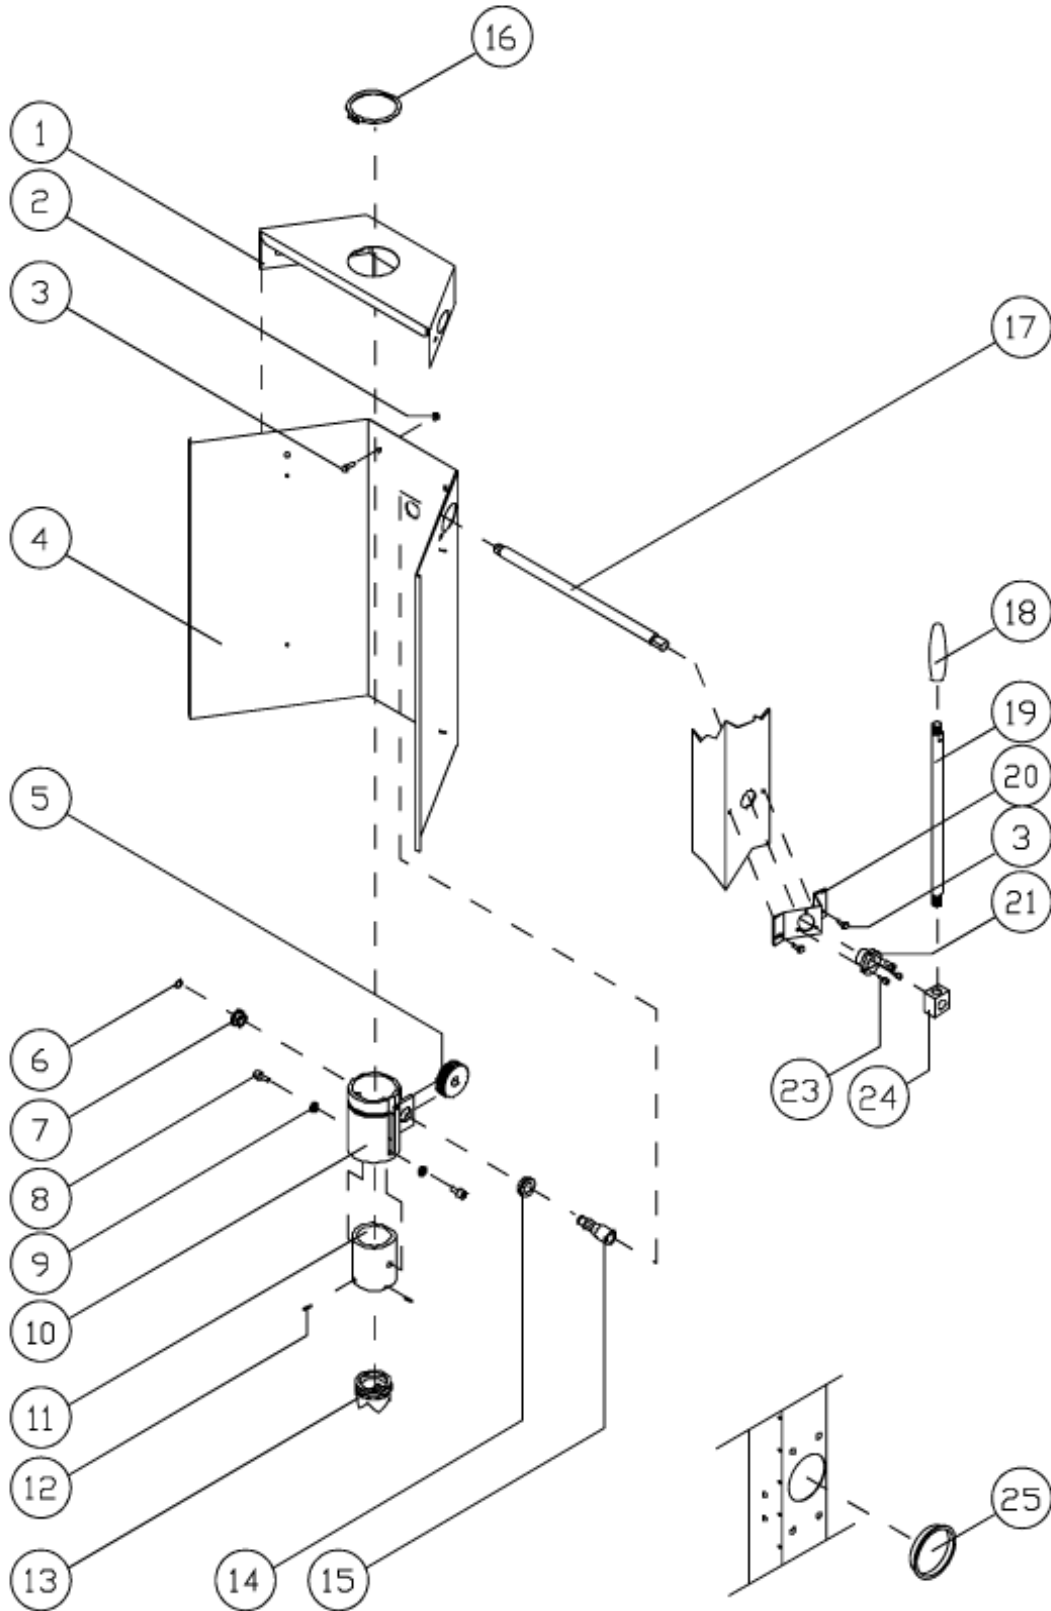

01	1801866-SP	Brushcontainer,BA-b/f	
03	1803097-SP	Axle,brush,BA16b/f	
04	1752020-SP	Brush,BT	
10	4223110X-SP	Piston,teflon,1-oz,US.set100pc	
	1860537-SP	Container,brush,assy,BT	pos.1,3-6,10

Page 2560 - Manual,punch,assy