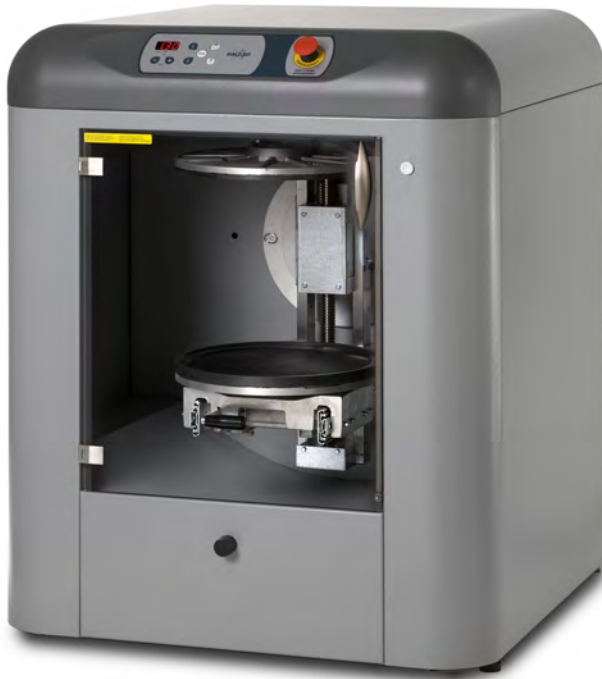

Mixer

Galileo

PRODUCT INFORMATION

- Bi-axial gyroscopic mixer
- Up to 35 kg
- Automatic clamping
- Maximum can height: 44 cm
- Fully extractable loading plate
- Adjustable digital timer

The Galileo automatic mixer (up to 35 kg) has been designed with a strong emphasis on ergonomics, design and ease of operation, including a fully extractable loading plate and automatic clamping.

The mixing process is optimized through electronic control of acceleration and deceleration of rotation. The convenient transparent door with safety interlocks, the membrane keyboard, the electronic timer (up to 9 minutes and 45 seconds of mixing time), the display and the emergency switch are other characteristics of this versatile and durable mixer.

The Galileo: a top of the range mixer for demanding environments.